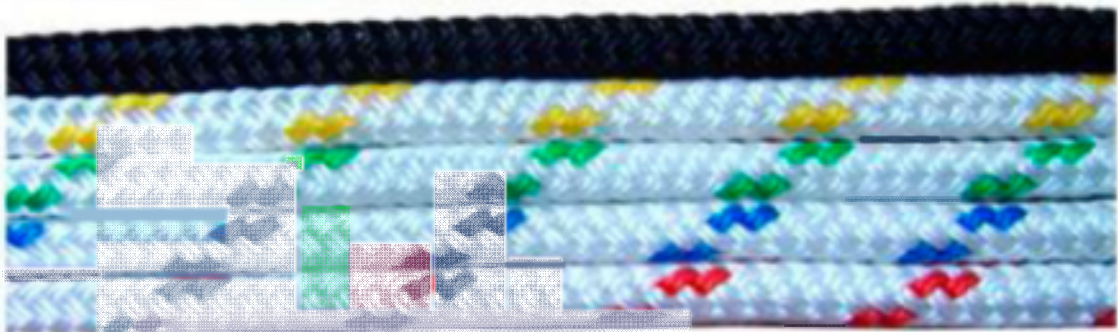

## MARINE ROPES

### ***Polypropylene Multifilament Marine Ropes with tracers.***

White Rope with Tracer : 6mm, 8mm, 10mm, 12mm, 14mm,  
16mm & 18mm x 100 Yards ( 90M )

Tracer colours : **Yellow, Blue, Green & Red**

### ***Polypropylene Multifilament Marine Ropes - Black***

Black Rope without tracer : 10mm, 12mm & 14mm x 100 Yards ( 90M )

### ***Polypropylene Multifilament Marine Ropes.***

White Rope without tracer : 6mm x 100 Yards ( 90M )

63.173.04,05,06,08,10

Shock cords

Made of para rubber, coated  
with polyester.

63.173.04 : 4mm x 100 Mtr.