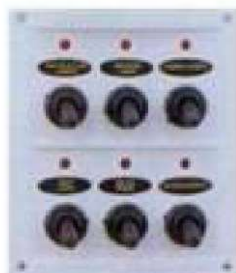

10062-BK :

6 Gang Waterproof Switch Panel (12V)
 Black aluminum plate, 6-3/4" x 4"
 6 Switches with caps, 6 circuit breakers
 with caps, Vertical & Horizontal mount.

10064

10064 : Splash proof Switch Panel
 6 Gang, UV Stabilized plastic w/neoprene cap.
 Size : 4-1/4" x 4-7/8", 28 preprinted labels included.

10064-LT

10064.LT : Spash proof Switch panel
 6-Gang w/indicator lamp, Size : 4-1/4" x 4-7/8"
 UV Stabilized plastic w/neoprene cap.

10069

10069 : Switch Panel
 Aluminum Plate with illuminated switches
 6 Circuit breakers, 6-1/2" x 4-1/2"

10067

10067 : 6 Gang Waterproof Switch Panel
 Black Aluminum Plate, 5-1/4" x 7-1/2"
 6UL Approved Waterproof Switches
 (with Led bulb) and fuse holders.
 30 preprinted labels included.

10064-LTW :
Splash proof Switch Panel
 6-Gang, W/indicator lamp.
 White panel, Size : 4-1/4" x 4-7/8"

10064-WH :
Splash proof Switch Panel
 6-Gang, with neoprene cap.
 White panel, Size : 4-1/4" x 4-7/8".