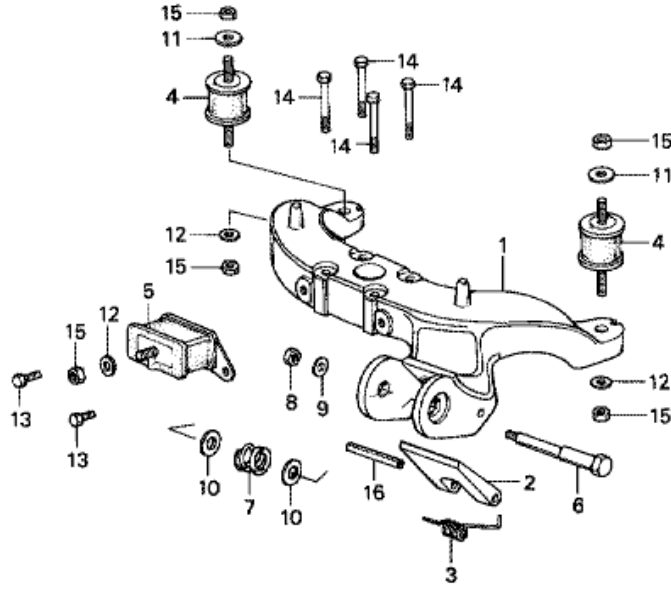

F-9 MOUNT FRAME/UPPER MOUNT RUBBER

8814-F0900

Refnr	Parça Numarası	Açıklama	İlk numara	Son numara	Birim Adedi	Tipler
1	50101881010ZB	FRAME, MOUNTING *B107 *			001	SD, LD
2	50111921300ZC	STOPPER, HANDLE *B107 *			001	SD, LD
3	50112921300	SPRING, HANDLE			001	SD, LD
4	50130881000	RUBBER, UPPER MOUNTING			002	SD, LD
5	50140881003	RUBBER, THRUST MOUNTING		1207381	001	SD, LD
6	53171921000	SCREW, HANDLE PIVOT			001	SD, LD
7	53172921003	SPRING, HANDLE PIVOT			001	SD, LD
8	94002084900S	NUT, HEX., 8MM		1000899	001	SD, LD
9	90518921000	WASHER, PLAIN, 8MM		1000516	001	SD, LD
10	90513921000	WASHER, 10MM			002	SD, LD
11	90514921000	WASHER, 8MM			002	SD, LD
12	90518921000	WASHER, PLAIN, 8MM			003	SD, LD
13	92000060144J	BOLT, HEX., 6X14			002	SD, LD
14	92200060404J	BOLT, HEX., 6X40			004	SD, LD
15	94002084900S	NUT, HEX., 8MM			005	SD, LD
16	9430560503	PIN, SPRING, 6X50			001	SD, LD