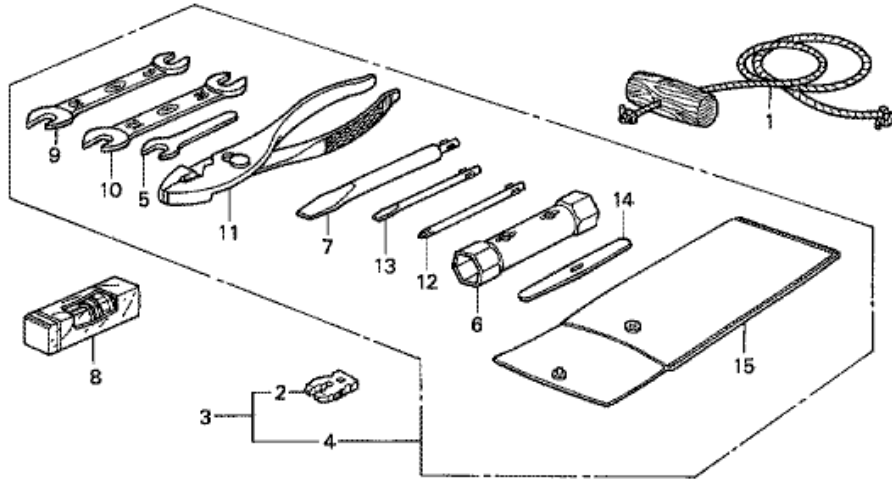

8814-F1300

Refnr	Parça Numarası	Acıklama	İlk numara	Son numara	Birim Adedi	Tipler
1	28470816000	ROPE, STARTER			001	SD, LD
4	89000881000	TOOL KIT			001	SD, LD
5	89203836000	SPANNER, 8MM			001	SD, LD
6	89211881000	WRENCH, BOX (P18X19)			001	SD, LD
7	89301921000	DRIVER, CHECK BOLT		1229941	001	SD, LD
8	9806655716	PLUG, SPARK (DR-5HS) (NGK)			001	SD, LD
9	9900109120	SPANNER, 9X12			001	SD, LD
10	9900110120	SPANNER, 10X12			001	SD, LD
11	9900213500	PLIERS, 135			001	SD, LD
12	9900310000	DRIVER 1, PLUS SCREW (NO.2)			001	SD, LD
13	9900330000	DRIVER 3, MINUS SCREW (NO.2)			001	SD, LD
14	9900340000	LEVER			001	SD, LD
15	9900802000	BAG, TOOL, 200MM			001	SD, LD