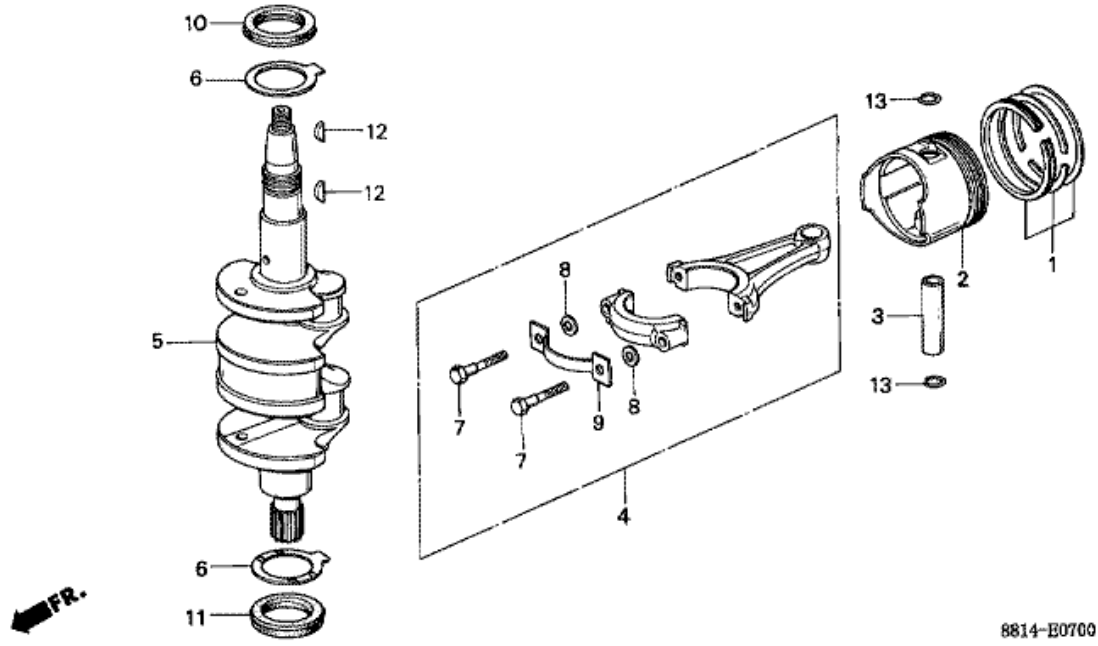

E-7 CRANKSHAFT/PISTON

8814-E0700

Refnr	Parça Numarası	Acıklama	İlk numara	Son numara	Birim Adedi	Tipler
1	13010881000	RING SET, PISTON (STD.) (2SET)			001	SD, LD
2	13101881000	PISTON			002	SD, LD
3	13111881000	PIN, PISTON			002	SD, LD
4	13200881000	ROD ASSY., CONNECTING			002	SD, LD
5	13311881000	CRANKSHAFT			001	SD, LD
6	13316881000	BEARING, CRANKSHAFT THRUST			002	SD, LD
7	90011881000	BOLT, CONNECTING ROD			004	SD, LD
8	90402921000	WASHER, 6MM			004	SD, LD
9	90452881000	WASHER, LOCK			002	SD, LD
10	91201881003	OIL SEAL A, 30X42X7			001	SD, LD
11	91202881003	OIL SEAL B, 30X42X7			001	SD, LD
12	9440116150	KEY, WOODRUFF, 16X15			002	SD, LD
13	9460114000	CLIP, PISTON PIN, 14MM			004	SD, LD

E-9 CAMSHAFT/VALVE

Refnr	Parça Numarası	Acıklama	İlk numara	Son numara	Birim Adedi	Tipler
1	12021921000	GUIDE, VALVE			002	SD, LD
2	12023921000	GUIDE, IN. VALVE		1212181	002	SD, LD
3	14100881000	CAMSHAFT COMP.			001	SD, LD
4	14431881000	ARM, VALVE ROCKER			004	SD, LD
5	14451881000	SHAFT, VALVE ROCKER ARM			001	SD, LD
6	14481881000	SPRING, VALVE ROCKER ARM			001	SD, LD
7	14482881000	COLLAR A, VALVE ROCKER ARM			001	SD, LD
8	14483881000	COLLAR B, VALVE ROCKER ARM			002	SD, LD
9	14711881000	VALVE, IN.			002	SD, LD
10	14721881000	VALVE, EX.			002	SD, LD
11	14753921010	SPRING, VALVE			004	SD, LD
12	14771881000	RETAINER, VALVE SPRING			002	SD, LD
13	14771935810	RETAINER, VALVE SPRING			002	SD, LD
14	14772881000	ROTATOR, VALVE			002	SD, LD
15	14775921000	SEAT, VALVE SPRING			004	SD, LD
16	14781235000	COTTER, VALVE		1210820	004	SD, LD
17	90012333000	SCREW, TAPPET ADJUSTING			004	SD, LD
18	90206001000	NUT, TAPPET ADJUSTING			004	SD, LD
19	90453235000	WASHER, THRUST, 16MM			002	SD, LD
20	90741921000	KEY, CAM PULLEY, 12X16X3			001	SD, LD