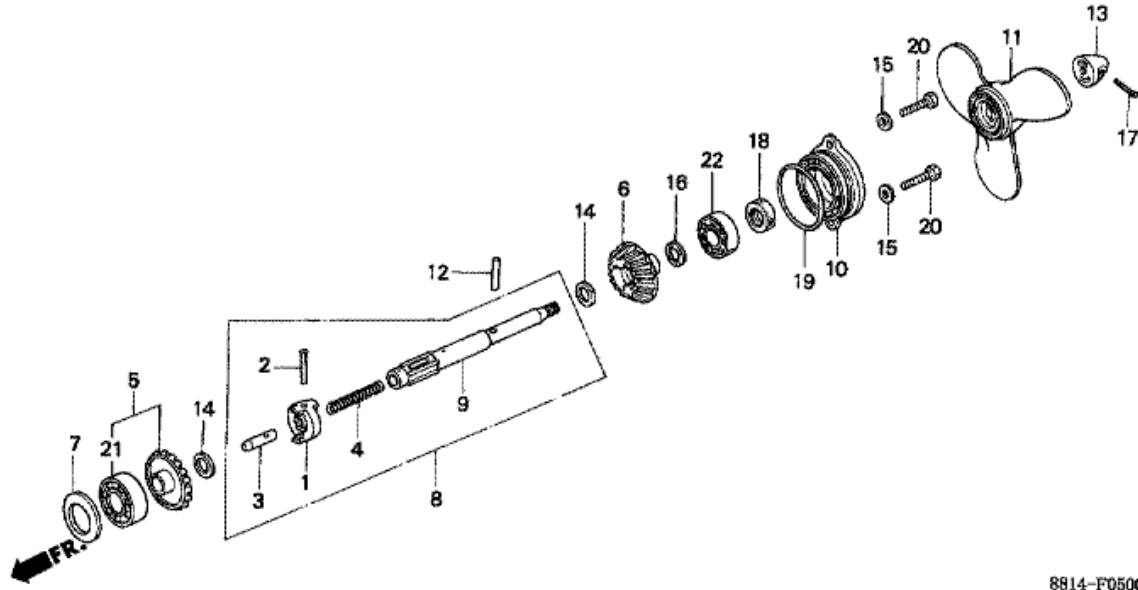

F-5 PROPELLER SHAFT/PROPELLER

8814-F0500

Refnr	Parça Numarası	Açıklama	İlk numara	Son numara	Birim Adedi	Tipler
1	24101935300	SHIFTER, CLUTCH			001	SD, LD
2	24102935300	PIN, SHIFTER, 4X35			001	SD, LD
3	24122921300	SLIDER, SHIFT			001	SD, LD
4	24123921300	SPRING, SHIFT			001	SD, LD
5	41140881000	GEAR COMP., FR. BEVEL			001	SD, LD
6	41150881000	GEAR COMP., RR. BEVEL			001	SD, LD
7	41157921000	SHIM A, GEAR (0.10MM)			(1)	SD, LD
7	41158921000	SHIM B, GEAR (0.15MM)			(1)	SD, LD
8	41160881000	SHAFT COMP., PROPELLER			001	SD, LD
9	41161881300	SHAFT, PROPELLER			001	SD, LD
10	41201881000ZC	HOLDER, PROPELLER SHAFT *B107 *			001	SD, LD
11	58130881000ZA	PROPELLER COMP., THREE BLADES *Y35 *			001	SD, LD
12	58131881000	PIN, SHEAR			001	SD, LD
13	58141881010	CAP, PROPELLER			001	SD, LD
14	90503921020	WASHER, 17MM			002	SD, LD
15	90504921010	WASHER, PLAIN, 6MM			002	SD, LD
16	90533921000	WASHER C, GEAR (2.10MM)			(1)	SD, LD
16	90534921000	WASHER D, GEAR (2.15MM)			(1)	SD, LD
17	90757921000	PIN, SPLIT, 3MM			001	SD, LD
18	91251935003	WATER SEAL, 17MM (ARAI)			001	SD, LD
18	91251935004	SEAL, WATER, 17MM (NOK)			001	SD, LD
19	91351881000	O-RING, 66MM			001	SD, LD
20	92000060204J	BOLT, HEX., 6X20			002	SD, LD
21	961006005000	BEARING, RADIAL BALL, 6005			001	SD, LD
22	961006203000	BEARING, RADIAL BALL, 6203			001	SD, LD