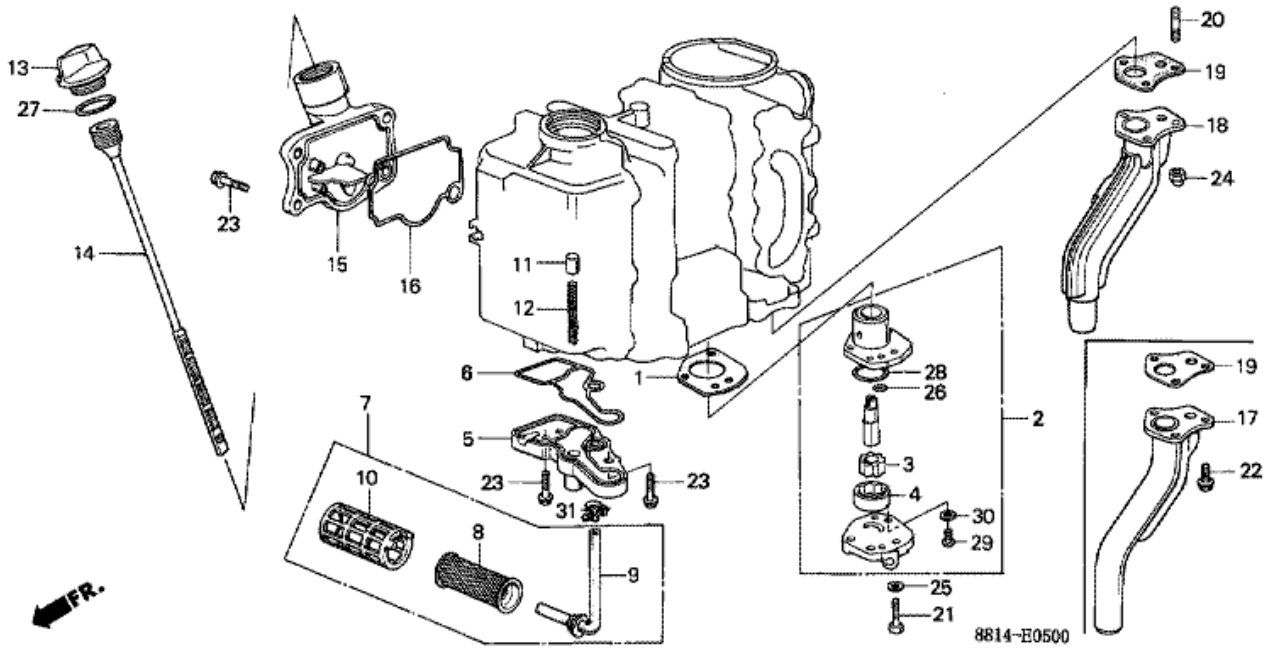

E-5 OIL PUMP/OIL FILTER/EXHAUST PIPE

Refnr	Parça Numarası	Açıklama	İlk numara	Son numara	Birim Adedi	Tipler
1	15112881000	PACKING, PUMP BODY			001	SD, LD
2	15200881003	PUMP ASSY., OIL			001	SD, LD
3	15331881000	ROTOR, OIL PUMP INNER			001	SD, LD
4	15332881000	ROTOR, OIL PUMP OUTER			001	SD, LD
5	15410881000	FLANGE COMP., OIL FILTER			001	SD, LD
6	15412881000	PACKING, OIL FILTER			001	SD, LD
7	15420881000	FILTER ASSY., OIL		1601188	001	LD
7	15420881010	FILTER ASSY., OIL	1601189		001	SD
8	15421881000	FILTER COMP., OIL			001	SD, LD
9	15422881000	TUBE, OIL		1601188	001	LD
9	15422881010	TUBE, OIL	1601189		001	SD
10	15423881000	HOLDER, OIL FILTER			001	SD, LD
11	15473881000	VALVE, CHECK			001	SD, LD
12	15474881000	SPRING, CHECK VALVE			001	SD, LD
13	15611921000	CAP, OIL (YELLOW)			001	SD, LD
14	15612921000	GAUGE, OIL LEVEL			001	SD, LD
15	15620881000	BODY COMP., OIL FILTER			001	SD, LD
16	15622881000	PACKING, OIL FILLER BODY			001	SD, LD
18	18201881741	PIPE, EX.			001	SD, LD
19	18211881000	PACKING, EX. PIPE		1203398	001	SD, LD
20	90009881741	BOLT, STUD, 6X22			003	SD, LD
21	90108881000	BOLT, HEX., 6X28			003	SD, LD
23	90121881000	BOLT, FLANGE, 6X22			006	SD, LD
24	902022V0000	NUT, CAP, 6MM			003	SD, LD
25	90478700000	WASHER A, 6MM			003	SD, LD
26	91301027000	O-RING, 6.8X1.9			001	SD, LD
27	91301805000	O-RING, 26X2.7			001	SD, LD
28	91315935003	O-RING, 25X1.0			001	SD, LD
29	93500050101A	SCREW, PAN, 5X10			002	SD, LD
30	94101050000	WASHER, PLAIN, 5MM			002	SD, LD
31	9500201120	CLIP, TUBE (A12)			001	SD, LD