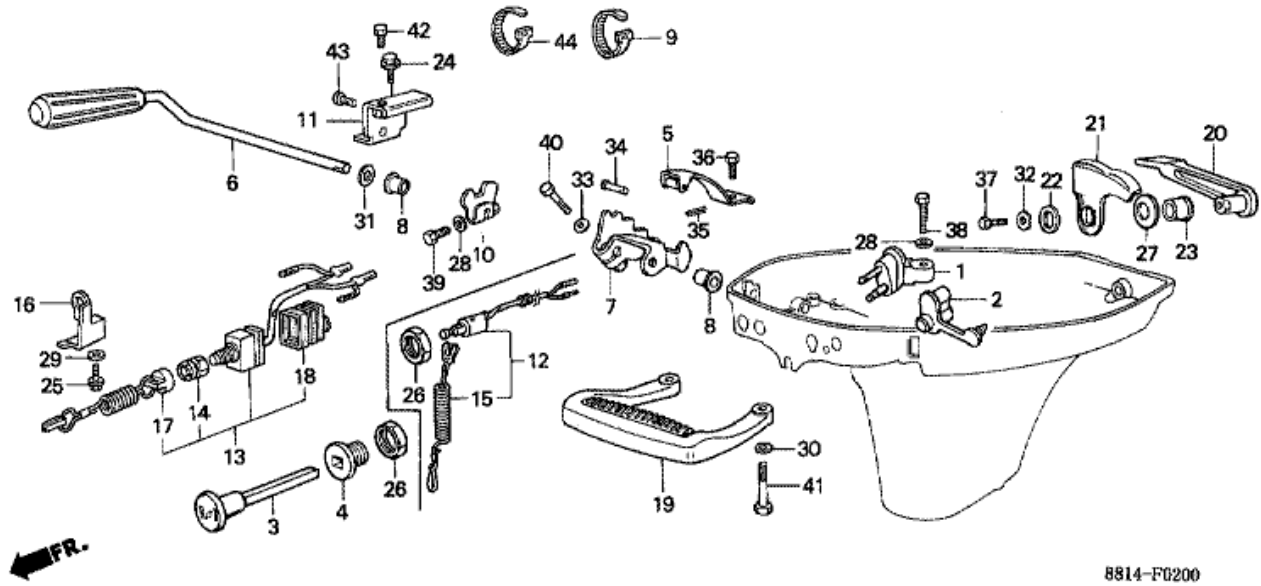

F-2 SHIFT SHAFT/CARRYING HANDLE/COVER LOCK LEVER

8814-F0200

Refnr	Parça Numarası	Acıklama	İlk numara	Son numara	Birim Adedi	Tipler
1	17710881000ZC	CONNECTOR, FUEL *B107 *			001	SD, LD
2	17711881000	CAP, FUEL JOINT			001	SD, LD
3	17951921030	KNOB, CHOKE			001	SD, LD
4	17953921010	GUIDE, CHOKE KNOB			001	SD, LD
5	24210921000	SPRING, CLICK			001	SD, LD
6	24610881010	SHAFT COMP., SHIFT			001	SD, LD
7	24612881020	ARM, GEARSHIFT		1101085	001	SD, LD
8	24621921010	BUSH, SHAFT			002	SD, LD
10	35110881000	PLATE, SWITCH SHIELD			001	SD, LD
11	35120881000	PLATE COMP., SWITCH SETTING			001	SD, LD
19	50281921000ZC	HANDLE, CARRYING *B107 *			001	SD, LD
20	63201935000ZC	LEVER, COVER LOCK *B107 *			001	SD, LD
21	63202881000	HOOK, COVER LOCK			001	SD, LD
22	63203935000	WASHER, COVER LOCK			001	SD, LD
23	63205920000	BUSH, COVER LOCK			001	SD, LD
24	90016920000	BOLT, FLANGE, 6X12			001	SD, LD
26	90302921000	NUT, HEX., 16MM			001	SD, LD
27	90455881000	SPRING, LEVER			001	SD, LD
28	90504921010	WASHER, PLAIN, 6MM			002	SD, LD
30	90518921000	WASHER, PLAIN, 8MM			002	SD, LD
31	90511921000	WASHER, PLAIN, 10MM			001	SD, LD
32	90512921010	WASHER, 6MM			001	SD, LD
33	90518921000	WASHER, PLAIN, 8MM			001	SD, LD
34	90754921010	PIN, 5X17			001	SD, LD
35	90756921000	PIN, SPLIT, 1.6MM			001	SD, LD
36	92000060120B	BOLT, HEX., 6X12			001	SD, LD
37	92000060160B	BOLT, HEX., 6X16			001	SD, LD
38	92000060204J	BOLT, HEX., 6X20			001	SD, LD
39	92000060284J	BOLT, HEX., 6X28			001	SD, LD
40	92000080284J	BOLT, HEX., 8X28			001	SD, LD
41	92000080324J	BOLT, HEX., 8X32			002	SD, LD
43	93500050204J	SCREW, PAN, 5X20			001	SD, LD
44	9501462100	BAND B1, WIRE			001	SD, LD