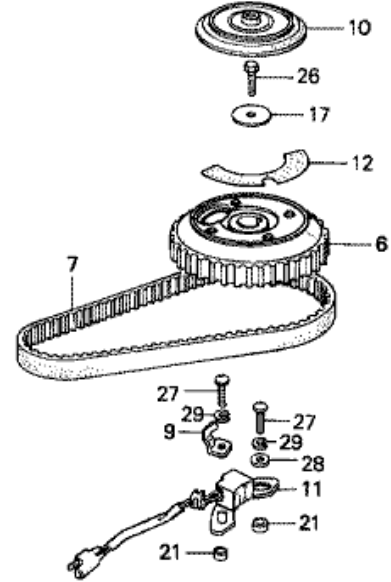

E-13 STARTER CASE/CAM PULLEY

8814-E1300

Refnr	Parça Numarası	Açıklama	İlk numara	Son numara	Birim Adedi	Tipler
1	11301881010ZA	CASE, STARTER *NH8 *		1102693	001	SD, LD
2	12311881000	COVER, BREATHER			001	SD, LD
3	12370881000	BODY COMP., VALVE			001	SD, LD
4	14311881000	PULLEY, TIMING			001	SD, LD
5	14312881000	FLANGE, TIMING PULLEY			002	SD, LD
6	14320882600	PULLEY COMP., CAMSHAFT			001	SD, LD
7	14400921024	BELT, TIMING			001	SD, LD
8	15623881000	COLLAR A, DISTANCE			002	SD, LD
9	30207882600	PLATE, CORD CLAMP			001	SD, LD
10	30210881000	COVER, POINT			001	SD, LD
11	30400882601	COIL ASSY., PULSER			001	SD, LD
12	87581921600	MARK, POINT		1102434	001	SD, LD
13	90121881000	BOLT, FLANGE, 6X22			002	SD, LD
14	90123881000	BOLT, FLANGE, 6X28			003	SD, LD
15	90202881000	NUT, LOCK, 24MM			001	SD, LD
16	90451881000	WASHER, LOCK, 24MM			001	SD, LD
17	90563706000	WASHER, WHEEL, 6MM			001	SD, LD
18	90604881000	CLIP, TUBE (B12)			003	SD, LD
19	90605921000	CLIP B7, TUBE			002	SD, LD
20	90702881000	DOWEL PIN, 8X10			002	SD, LD
21	90705882600	DOWEL PIN, 7X4.5			002	SD, LD
22	90803881000	TUBE B, BREATHER			001	SD, LD
23	90804881010	TUBE C, BREATHER			001	SD, LD
24	90805881000	TUBE, OIL RETURN			001	SD, LD
25	91311881003	O-RING, 62X2.5			001	SD, LD
26	92000060220B	BOLT, HEX., 6X22			001	SD, LD
27	93500050140B	SCREW, PAN, 5X14			002	SD, LD
28	9410105200	WASHER, PLAIN, 5MM			001	SD, LD
29	9411105800	WASHER, SPRING, 5MM			002	SD, LD