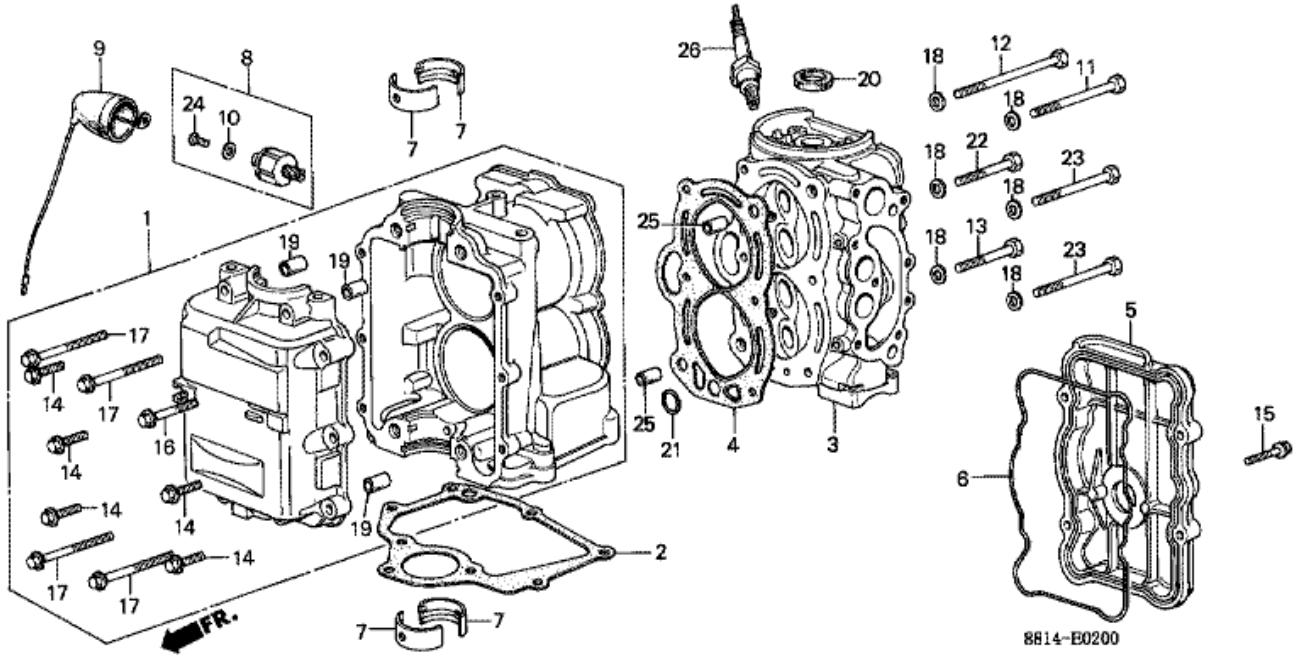

E-2 CYLINDER HEAD/CYLINDER BARREL

Refnr	Parça Numarası	Açıklama	İlk numara	Son numara	Birim Adedi	Tipler
1	11000881740ZA	BARREL ASSY., CYLINDER *NH8 *			001	SD, LD
2	11210881000	PACKING, OIL PAN		1203398	001	SD, LD
3	12200881740ZA	HEAD COMP., CYLINDER *NH8 *			001	SD, LD
4	12251881010	GASKET, CYLINDER HEAD		1203398	001	SD, LD
5	12301881000ZA	COVER, CYLINDER HEAD *NH8 *			001	SD, LD
6	12391881000	PACKING, HEAD COVER			001	SD, LD
7	13315881000	BEARING, CRANKSHAFT			004	SD, LD
8	37200935004	SWITCH, OIL PRESSURE			001	SD, LD
9	37201881000	CORD, OIL PRESSURE SWITCH			001	SD, LD
10	37202935004	WASHER, 4MM			001	SD, LD
11	90017935000	BOLT, HEAD, 8X70			001	SD, LD
12	90018935000	BOLT, HEAD, 8X94			001	SD, LD
13	90019881000	BOLT, HEX., 8X55			001	SD, LD
14	90122881000	BOLT, FLANGE, 6X25			005	SD, LD
15	90123881000	BOLT, FLANGE, 6X28			004	SD, LD
16	90124881000	BOLT, FLANGE, 6X35			001	SD, LD
17	90126881000	BOLT, FLANGE, 8X45			004	SD, LD
18	90402822000	WASHER, HEAD, 8MM			006	SD, LD
19	90701360000	DOWEL PIN, 10X12			004	SD, LD
20	91206921000	OIL SEAL, 16X28X6			001	SD, LD
21	91305844000	O-RING, 8X2.4			001	SD, LD
22	92200080500A	BOLT, HEX., 8X50			001	SD, LD
23	92200080650A	BOLT, HEX., 8X65			002	SD, LD
24	93500040063J	SCREW, PAN, 4X6			001	SD, LD
25	9430110160	DOWEL PIN, 10X16			002	SD, LD
26	9806654716	PLUG, SPARK (DR-4HS) (NGK)			(2)	SD, LD
26	9806655716	PLUG, SPARK (DR-5HS) (NGK)			002	SD, LD
26	9806655726	PLUG, SPARK (X16FSR-U) (DENSO)			(2)	SD, LD