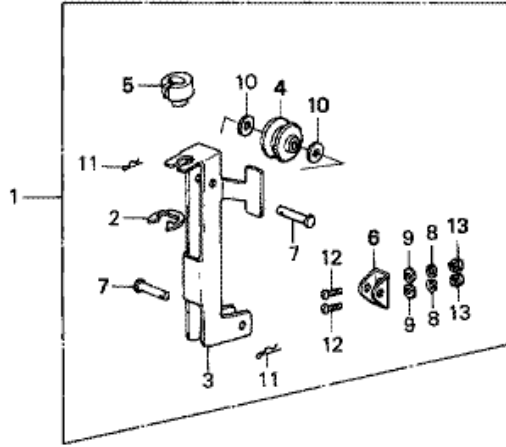

FOP-2 VERTICAL STARTER

FR.

8814-Y0200

Refnr	Parça Numarası	Açıklama	İlk numara	Son numara	Birim Adedi	Tipler
1	06280881810	STARTER KIT, VERTICAL			(1)	SD, LD
2	28457921000	E-RING			(1)	SD, LD
3	28480881810	STAY, VERTICAL STARTER			(1)	SD, LD
4	28481881810	IDLER, VERTICAL STARTER			(1)	SD, LD
5	28482881810	GUIDE, ROPE			(1)	SD, LD
6	28483881810	BRACKET, VERTICAL STARTER			(1)	SD, LD
7	28484881810	PIN, VERTICAL STARTER			(2)	SD, LD
8	90407920000	WASHER, SPRING, 6MM			(2)	SD, LD
9	90504921010	WASHER, PLAIN, 6MM			(2)	SD, LD
10	90513921000	WASHER, 10MM			(2)	SD, LD
11	91402881000	PIN, LOCK, 10MM			(2)	SD, LD
12	93500060124J	SCREW, PAN, 6X12			(2)	SD, LD
13	94001064900S	NUT, HEX., 6MM			(2)	SD, LD