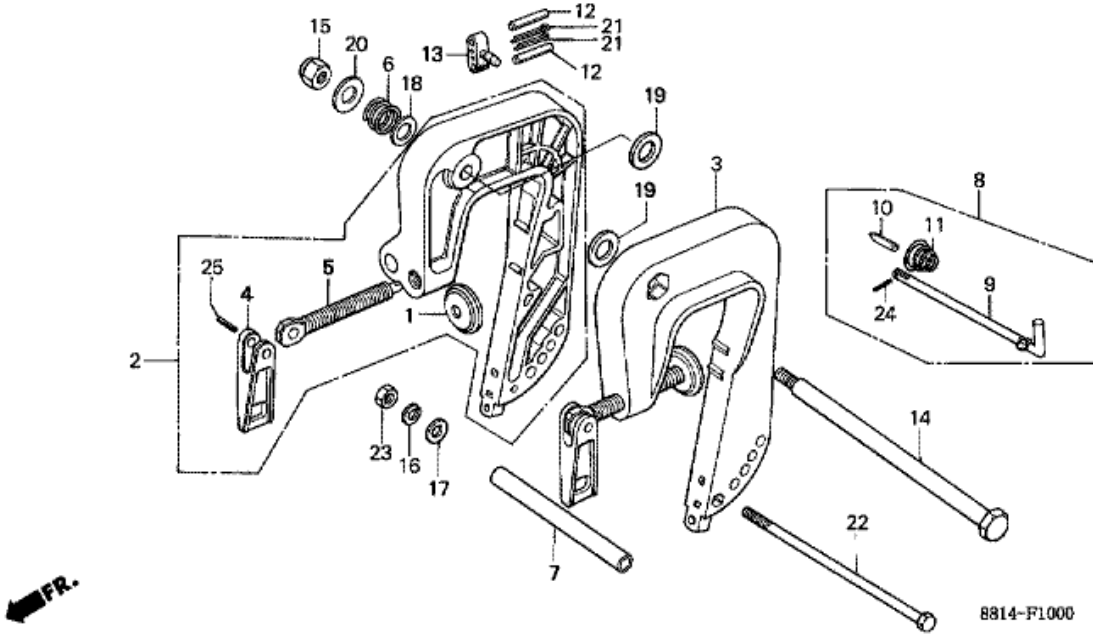

F-10 STERN BRACKET/ADJUST ROD

Refnr	Parça Numarası	Açıklama	İlk numara	Son numara	Birim Adedi	Tipler
1	50122935000	PLATE, PUSH		1000607	002	SD, LD
2	50300881000ZC	BRACKET COMP., R. STERN *B107 *			001	SD, LD
3	50310881000ZC	BRACKET COMP., L. STERN *B107 *			001	SD, LD
4	50323921300ZC	GRIP, CLAMP *B107 *			002	SD, LD
5	50325881300	SCREW, CLAMP		1001054	002	SD, LD
6	50333921003	SPRING, TILT			001	SD, LD
7	50335921010	COLLAR, DISTANCE, 6MM			001	SD, LD
8	50340921000	ROD COMP., ADJUSTING			001	SD, LD
9	50341921300	ROD, ADJUSTING			001	SD, LD
10	50342921300	STOPPER, ROD			001	SD, LD
11	50343921300	SPRING, ADJUSTING ROD			001	SD, LD
12	58131881000	PIN, SHEAR			002	SD, LD
13	88111921010	HOLDER, PARTS			001	SD, LD
14	90106921010	BOLT, TILTING			001	SD, LD
15	90301921000	NUT, SELF-LOCK, 8MM			001	SD, LD
16	90407920000	WASHER, SPRING, 6MM			001	SD, LD
17	90504921010	WASHER, PLAIN, 6MM			001	SD, LD
18	90511921000	WASHER, PLAIN, 10MM			001	SD, LD
19	90513921000	WASHER, 10MM			002	SD, LD
20	90514921000	WASHER, 8MM			001	SD, LD
21	90757921000	PIN, SPLIT, 3MM			002	SD, LD
22	92000061604J	BOLT, HEX., 6X160			001	SD, LD
23	94001064900S	NUT, HEX., 6MM			001	SD, LD
24	9430520083	PIN, SPRING, 2X8			001	SD, LD
25	9430540143	PIN, SPRING, 4X14			002	SD, LD