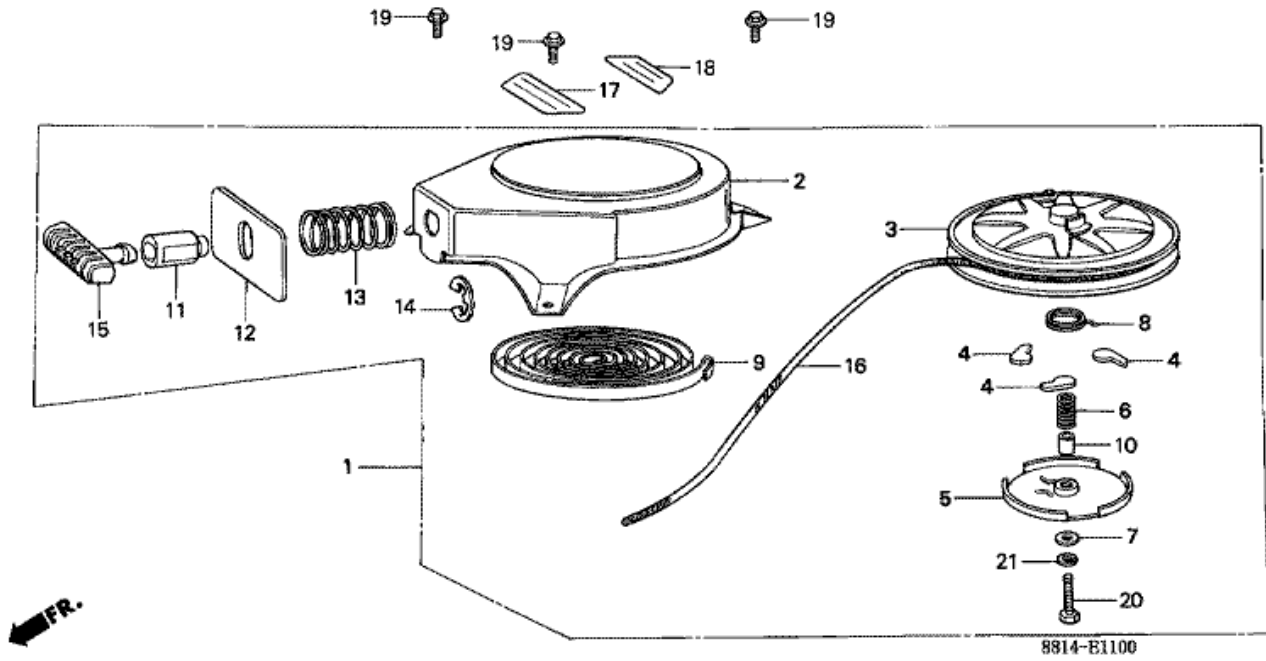

E-11 RECOIL STARTER

Refnr	Parça Numarası	Açıklama	İlk numara	Son numara	Birim Adedi	Tipler
1	28400881016ZA	STARTER ASSY., RECOIL *NH8 *			001	SD, LD
2	28401881016ZA	CASE COMP., RECOIL STARTER *NH8 *			001	SD, LD
3	28421935000	PULLEY COMP., RECOIL STARTER			001	SD, LD
4	28441848650	RATCHET, STARTER			003	SD, LD
5	28443935000	PLATE, FRICTION			001	SD, LD
6	28444921000	SPRING, FRICTION			001	SD, LD
7	28445935000	WASHER			001	SD, LD
8	28447935000	SPRING, SETTING			001	SD, LD
9	28451921000	SPRING, RECOIL STARTER			001	SD, LD
10	28452921000	COLLAR			001	SD, LD
11	28454921000	GUIDE, ROPE			001	SD, LD
12	28455881006	PLATE, SEAL			001	SD, LD
13	28456921000	SPRING, SEAL PLATE			001	SD, LD
14	28457921000	E-RING			001	SD, LD
15	28461921010	GRIP, STARTER			001	SD, LD
16	28471921000	ROPE, RECOIL STARTER			001	SD, LD
17	83537881600	MARK, RECOIL STARTER CAUTION			001	SD, LD
19	90016920000	BOLT, FLANGE, 6X12			003	SD, LD
20	92000060250B	BOLT, HEX., 6X25			001	SD, LD
21	9411106000	WASHER, SPRING, 6MM			001	SD, LD