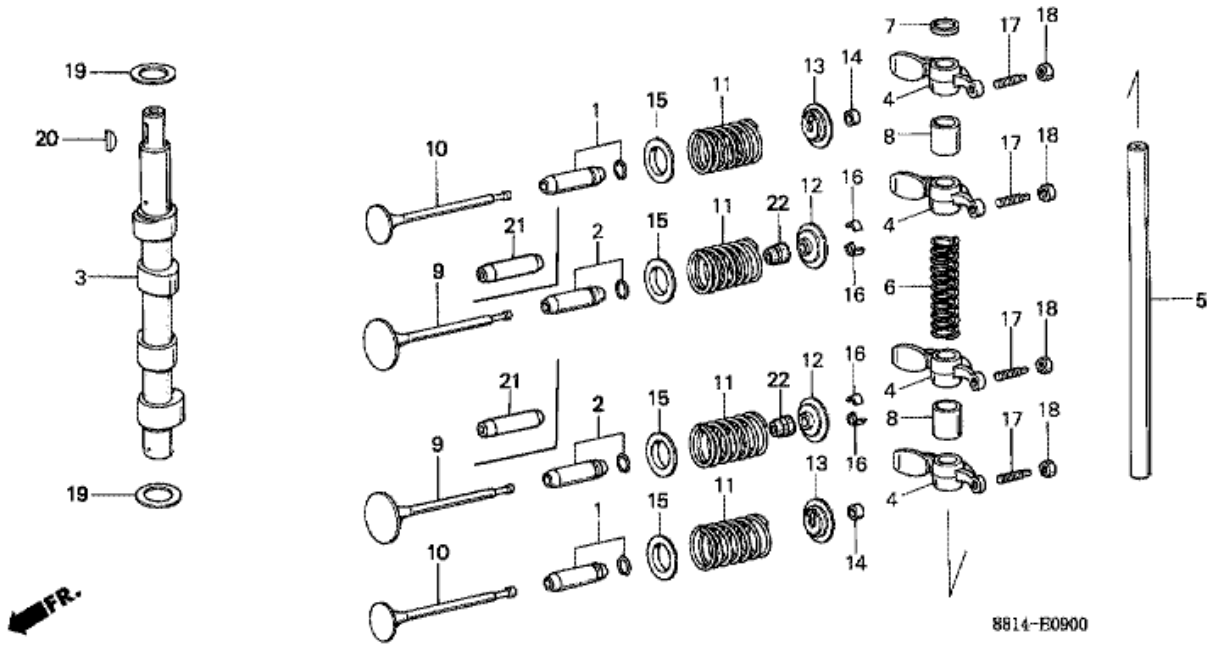

E-7 CRANKSHAFT/PISTON

8814-E0700

Refnr	Parça Numarası	Acıklama	İlk numara	Son numara	Birim Adedi	Tipler
1	13010881000	RING SET, PISTON (STD.) (2SET)			001	SD, LD
2	13101881000	PISTON			002	SD, LD
3	13111881000	PIN, PISTON			002	SD, LD
4	13200881000	ROD ASSY., CONNECTING			002	SD, LD
5	13311881000	CRANKSHAFT			001	SD, LD
6	13316881000	BEARING, CRANKSHAFT THRUST			002	SD, LD
7	90011881000	BOLT, CONNECTING ROD			004	SD, LD
8	90402921000	WASHER, 6MM			004	SD, LD
9	90452881000	WASHER, LOCK			002	SD, LD
10	91201881003	OIL SEAL A, 30X42X7			001	SD, LD
11	91202881003	OIL SEAL B, 30X42X7			001	SD, LD
12	9440116150	KEY, WOODRUFF, 16X15			002	SD, LD
13	9460114000	CLIP, PISTON PIN, 14MM			004	SD, LD

E-9 CAMSHAFT/VALVE

Refnr	Parça Numarası	Acıklama	İlk numara	Son numara	Birim Adedi	Tipler
1	12021921000	GUIDE, VALVE			002	SD, LD
2	12023921000	GUIDE, IN. VALVE		1212181	002	SD, LD
3	14100881000	CAMSHAFT COMP.			001	SD, LD
4	14431881000	ARM, VALVE ROCKER			004	SD, LD
5	14451881000	SHAFT, VALVE ROCKER ARM			001	SD, LD
6	14481881000	SPRING, VALVE ROCKER ARM			001	SD, LD
7	14482881000	COLLAR A, VALVE ROCKER ARM			001	SD, LD
8	14483881000	COLLAR B, VALVE ROCKER ARM			002	SD, LD
9	14711881000	VALVE, IN.			002	SD, LD
10	14721881000	VALVE, EX.			002	SD, LD
11	14753921010	SPRING, VALVE			004	SD, LD
12	14771881000	RETAINER, VALVE SPRING			002	SD, LD
13	14771935810	RETAINER, VALVE SPRING			002	SD, LD
14	14772881000	ROTATOR, VALVE			002	SD, LD
15	14775921000	SEAT, VALVE SPRING			004	SD, LD
16	14781235000	COTTER, VALVE		1210820	004	SD, LD
17	90012333000	SCREW, TAPPET ADJUSTING			004	SD, LD
18	90206001000	NUT, TAPPET ADJUSTING			004	SD, LD
19	90453235000	WASHER, THRUST, 16MM			002	SD, LD
20	90741921000	KEY, CAM PULLEY, 12X16X3			001	SD, LD