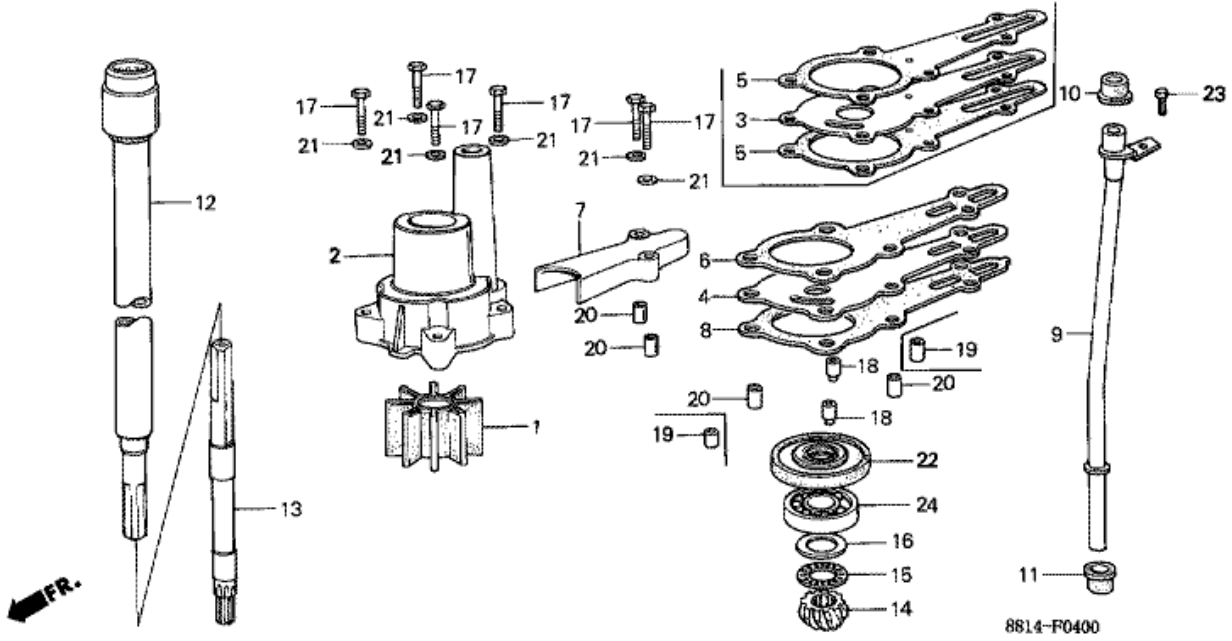

F-4 WATER PUMP/VERTICAL SHAFT

Refnr	Parça Numarası	Açıklama	İlk numara	Son numara	Birim Adedi	Tipler
1	19210881003	IMPELLER, PUMP			001	SD, LD
2	19220881000	HOUSING COMP., IMPELLER			001	SD, LD
3	19231881000	COVER, IMPELLER			001	SD, LD
5	19232881000	GASKET, IMPELLER			002	SD, LD
7	19233881000	HOLDER, IMPELLER COVER			001	SD, LD
9	19251881020	TUBE COMP., WATER (S)			001	SD
9	19251881702	TUBE COMP., WATER (L)			001	LD
10	19252881000	RING, WATER TUBE SEAL			001	SD, LD
11	19252921020	RING, SEAL			001	SD, LD
12	41110881000	SHAFT COMP., VERTICAL (S)			001	SD
12	41110881700	SHAFT COMP., VERTICAL (L)			001	LD
13	41121881020	SHAFT, PINION			001	SD, LD
14	41131881000	PINION, BEVEL			001	SD, LD
15	41132935003	BEARING, THRUST, 15MM			001	SD, LD
16	41135935003	WASHER A, THRUST BEARING (2.00MM)			(1)	SD, LD
16	41136935003	WASHER B, THRUST BEARING (2.05MM)			(1)	SD, LD
16	41137935003	WASHER C, THRUST BEARING (2.10MM)			(1)	SD, LD
17	90108881000	BOLT, HEX., 6X28			006	SD, LD
19	90111935000	COLLAR A, DISTANCE			002	SD, LD
20	90112881000	COLLAR B, DISTANCE			004	SD, LD
21	90504921010	WASHER, PLAIN, 6MM			006	SD, LD
22	91252935003	WATER SEAL, 15MM (ARAI)			001	SD, LD
22	91252935004	WATER SEAL, 15MM (NOK)			001	SD, LD
23	92000060124J	BOLT, HEX., 6X12			001	SD, LD
24	961006302000	BEARING, RADIAL BALL, 6302			001	SD, LD