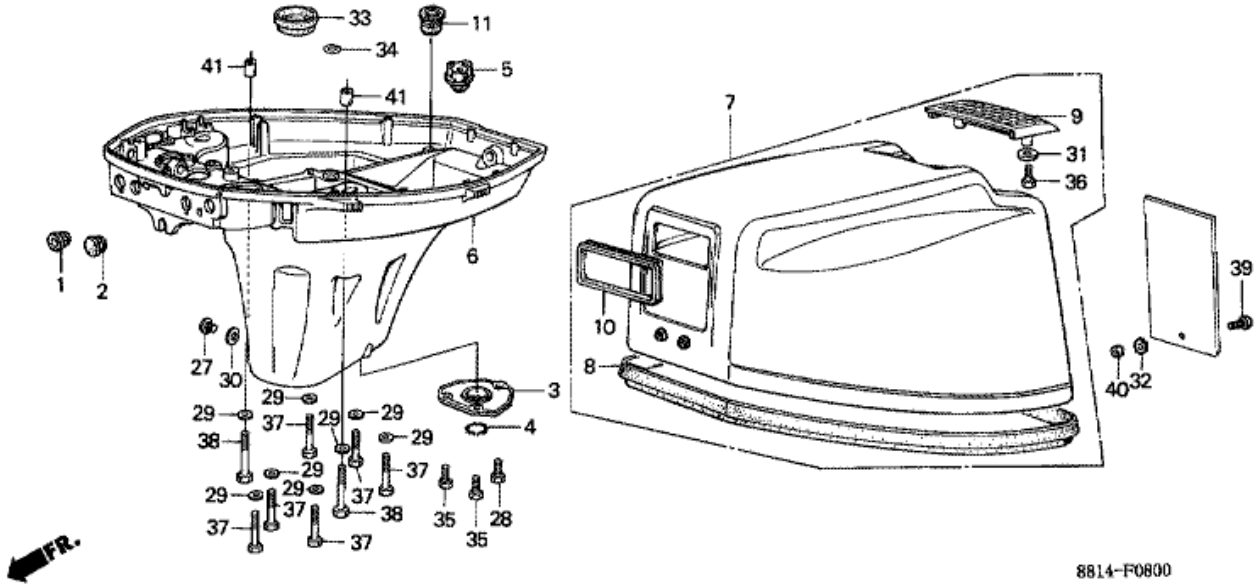

F-8 OIL CASE/ENGINE COVER (1)

Refnr	Parça Numarası	Açıklama	İlk numara	Son numara	Birim Adedi	Tipler
1	17914881300	GROMMET A, WIRE			002	SD, LD
2	17918881000	GROMMET C, OIL CASE			001	SD, LD
3	18221881000	PLATE, EX.			001	SD, LD
4	18222881000	BAND, EX. SEAL			001	SD, LD
5	19262921000	MANIFOLD, TUBE			001	SD, LD
6	40101881740ZA	CASE, OIL *B107 *			001	SD, LD
7	63100881740ZA	COVER COMP., ENGINE *NH24 *			001	SD, LD
8	63102881300	SEAL, ENGINE COVER			001	SD, LD
9	63105881740ZA	HANDLE, TILT *NH105 *			001	SD, LD
10	63109881310	SEAL, RECOIL			001	SD, LD
11	82873881010	GROMMET, WATER CHECK			001	SD, LD
27	90105921000	BOLT, OIL CHECK			001	SD, LD
28	90106881000	BOLT, HEX., 6X12			001	SD, LD
29	90504921010	WASHER, PLAIN, 6MM			008	SD, LD
30	90507921000	WASHER, NYLON, 8MM			001	SD, LD
31	90512921010	WASHER, 6MM			002	SD, LD
32	90519921000	WASHER, LOCK, 4MM			002	SD, LD
33	91255881003	SEAL, COUPLING, 25X40X22 (ARAI)			001	SD, LD
33	91255881004	SEAL, COUPLING, 25X40X22 (NOK)			001	SD, LD
34	91301812000	O-RING, 10MM			001	SD, LD
35	92000060124J	BOLT, HEX., 6X12			002	SD, LD
36	92000060164J	BOLT, HEX., 6X16			002	SD, LD
37	92000060324J	BOLT, HEX., 6X32			006	SD, LD
38	92000060404J	BOLT, HEX., 6X40			002	SD, LD
39	93500040100G	SCREW, PAN, 4X10			002	SD, LD
40	94001043900S	NUT, HEX., 4MM			002	SD, LD
41	9430108140	DOWEL PIN, 8X14			002	SD, LD