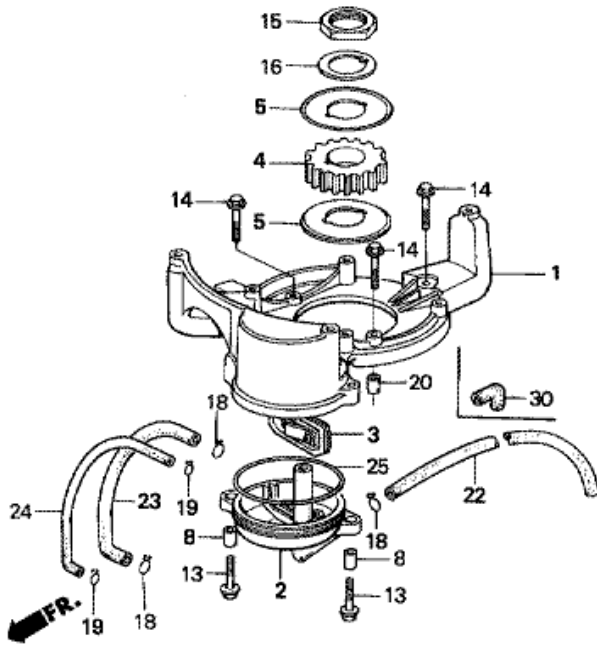

E-13 STARTER CASE/CAM PULLEY

8814-E1300

Refnr	Parça Numarası	Açıklama	İlk numara	Son numara	Birim Adedi	Tipler
1	11301881010ZA	CASE, STARTER *NH8 *		1102693	001	SD, LD
2	12311881000	COVER, BREATHER			001	SD, LD
3	12370881000	BODY COMP., VALVE			001	SD, LD
4	14311881000	PULLEY, TIMING			001	SD, LD
5	14312881000	FLANGE, TIMING PULLEY			002	SD, LD
6	14320882600	PULLEY COMP., CAMSHAFT			001	SD, LD
7	14400921024	BELT, TIMING			001	SD, LD
8	15623881000	COLLAR A, DISTANCE			002	SD, LD
9	30207882600	PLATE, CORD CLAMP			001	SD, LD
10	30210881000	COVER, POINT			001	SD, LD
11	30400882601	COIL ASSY., PULSER			001	SD, LD
12	87581921600	MARK, POINT		1102434	001	SD, LD
13	90121881000	BOLT, FLANGE, 6X22			002	SD, LD
14	90123881000	BOLT, FLANGE, 6X28			003	SD, LD
15	90202881000	NUT, LOCK, 24MM			001	SD, LD
16	90451881000	WASHER, LOCK, 24MM			001	SD, LD
17	90563706000	WASHER, WHEEL, 6MM			001	SD, LD
18	90604881000	CLIP, TUBE (B12)			003	SD, LD
19	90605921000	CLIP B7, TUBE			002	SD, LD
20	90702881000	DOWEL PIN, 8X10			002	SD, LD
21	90705882600	DOWEL PIN, 7X4.5			002	SD, LD
22	90803881000	TUBE B, BREATHER			001	SD, LD
23	90804881010	TUBE C, BREATHER			001	SD, LD
24	90805881000	TUBE, OIL RETURN			001	SD, LD
25	91311881003	O-RING, 62X2.5			001	SD, LD
26	92000060220B	BOLT, HEX., 6X22			001	SD, LD
27	93500050140B	SCREW, PAN, 5X14			002	SD, LD
28	9410105200	WASHER, PLAIN, 5MM			001	SD, LD
29	9411105800	WASHER, SPRING, 5MM			002	SD, LD