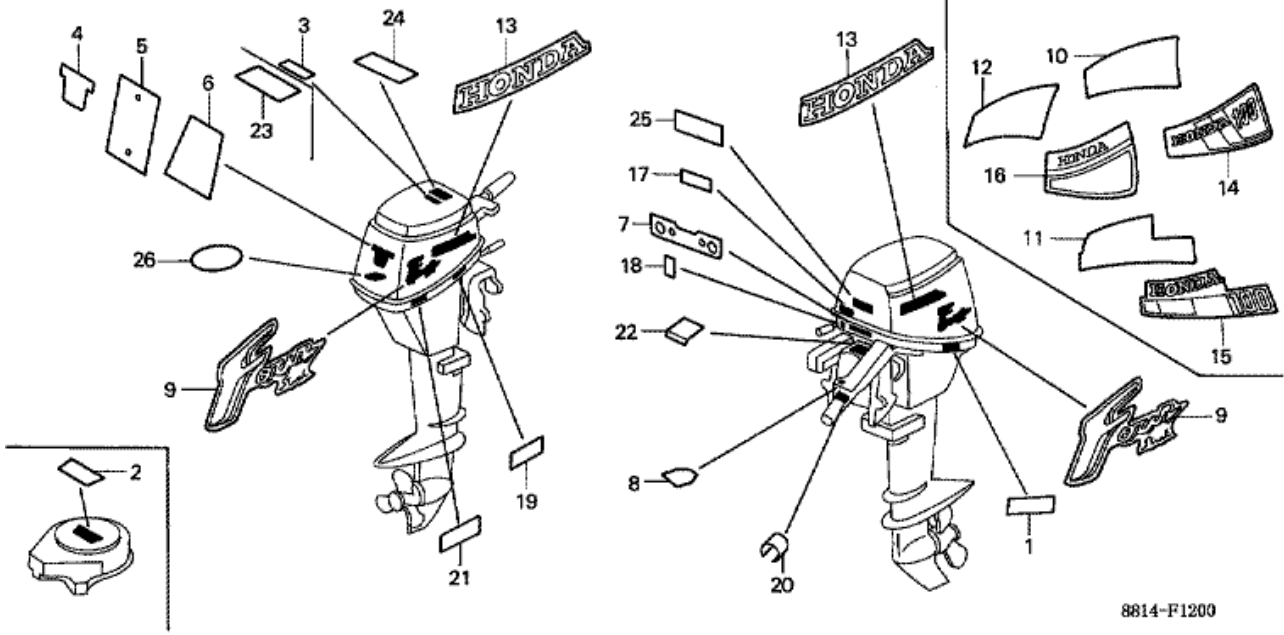

F-12 LABEL

8814-F1200

Refnr	Parça Numarası	Acıklama	İlk numara	Son numara	Birim Adedi	Tipler
3	87103881010	MARK, INSTRUCTION			001	SD, LD
5	87121881731	EMBLEM, RR.			001	SD, LD
7	87123881030	LABEL, INDICATION			001	SD, LD
8	87124881670	MARK, HANDLE FOREIGN			001	SD, LD
11	87131881750	EMBLEM, R. SIDE COVER (BF100)			001	SD, LD
15	87141881750	EMBLEM, L. SIDE COVER (BF100)			001	SD, LD
18	87511921600	MARK, CHANGE			001	SD, LD
19	87531935630	LABEL, OIL FILLER POSITION			001	SD, LD
22	87535921600	PLATE, SETTING CAUTION			001	SD, LD
24	87538935602	MARK, STARTING CAUTION			001	SD, LD
25	87551921600	MARK, FR.			001	SD, LD