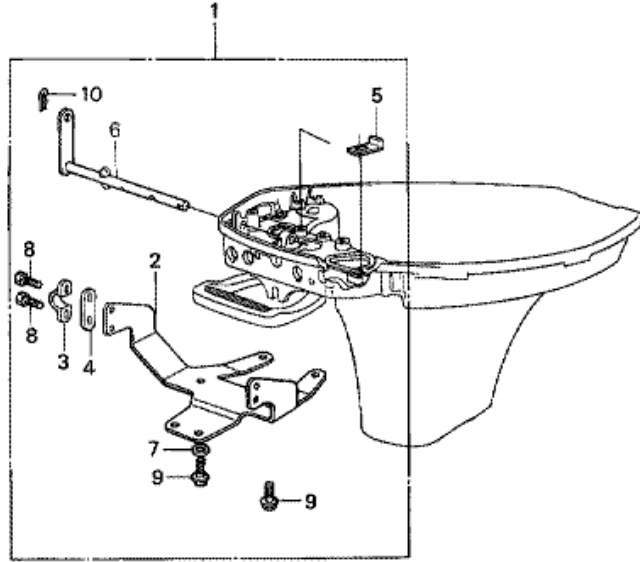

FOP-1 REMOTE CONTROL

FR.

8814-Y0100

Refnr	Parça Numarası	Açıklama	İlk numara	Son numara	Birim Adedi	Tipler
1	06170881811	CONTROL KIT, REMOTE			(1)	SD, LD
2	17851881811	BRACKET, STEERING			(1)	SD, LD
3	17855ZV1810	CLAMP, CABLE			(2)	SD, LD
4	17856ZV1810	SHIM, CABLE CLAMP			(2)	SD, LD
5	17941881811	STOPPER, THROTTLE ARM			(1)	SD, LD
6	24701881812	LEVER, SHIFT			(1)	SD, LD
7	90504921010	WASHER, PLAIN, 6MM			(1)	SD, LD
8	92000050104J	BOLT, HEX., 5X10			(4)	SD, LD
9	92000060124J	BOLT, HEX., 6X12			(2)	SD, LD
10	9425106000	PIN, LOCK, 6MM			(4)	SD, LD