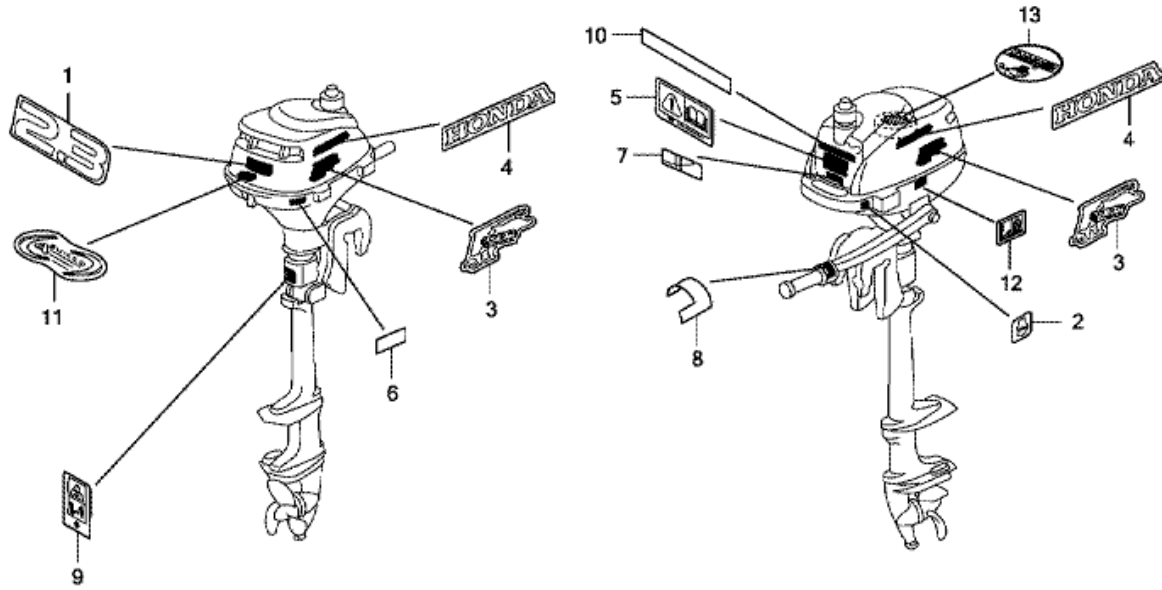

F-12 LABEL

ZW6AF1200A

Refnr	Parça Numarası	Açıklama	İlk numara	Son numara	Birim Adedi	Tipler
1	87121ZW6G80	MARK, RR. (2.3)			001	SCHU, LCHU
2	87124ZW6000	MARK, EMERGENCY SWITCH INDICATION		1041526	001	SCHU, LCHU
2	87124ZW6000	MARK, EMERGENCY SWITCH INDICATION			001	SCHU, LCHU
2	87124ZW6U80	MARK, EMERGENCY SWITCH INDICATION (EU)	1041527		001	SCHU, LCHU
3	87131ZW6B00	MARK, SIDE			002	SCHU, LCHU
4	87132ZW6B00	MARK, SIDE STRIPE (HONDA)			002	SCHU, LCHU
5	87516ZW6620	MARK, OPERATOR CAUTION		1040232	001	SCHU, LCHU
5	87516ZW6621	MARK, OPERATOR CAUTION			001	SCHU, LCHU
5	87516ZW6621	MARK, OPERATOR CAUTION	1040233		001	SCHU, LCHU
6	87521ZV0601	MARK, FUEL COCK (E,F)			001	SCHU, LCHU
8	87533ZW6700	MARK, THROTTLE (GRIP TYPE)			001	SCHU, LCHU
9	87539ZW6620	MARK, EX. CAUTION			001	SCHU, LCHU
11	87634ZY1U80	MARK, ENVIRONMENT (EU RCD EMISSIONS)			001	SCHU, LCHU
12	87535ZW6U80	LABEL, STORING CAUTION (EU)	1041527		001	SCHU, LCHU
13	87537ZW6U80	LABEL, RECOIL CAUTION (EU)	1041527		001	SCHU, LCHU