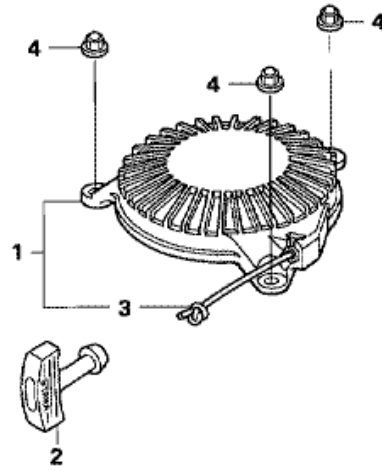

E-11 RECOIL STARTER

ZW6A-E1100

Refnr	Parça Numarası	Açıklama	İlk numara	Son numara	Birim Adedi	Tipler
1	28400ZW6013	STARTER ASSY., RECOIL			001	SCHU, LCHU
2	28461ZA8902	KNOB, STARTER		1042948	001	SCHU, LCHU
2	28461ZW6003	KNOB, STARTER	1042949		001	SCHU, LCHU
3	28462ZW6003	ROPE, RECOIL STARTER			001	SCHU, LCHU
4	90303GC2630	NUT, FLANGE CAP, 5MM			003	SCHU, LCHU