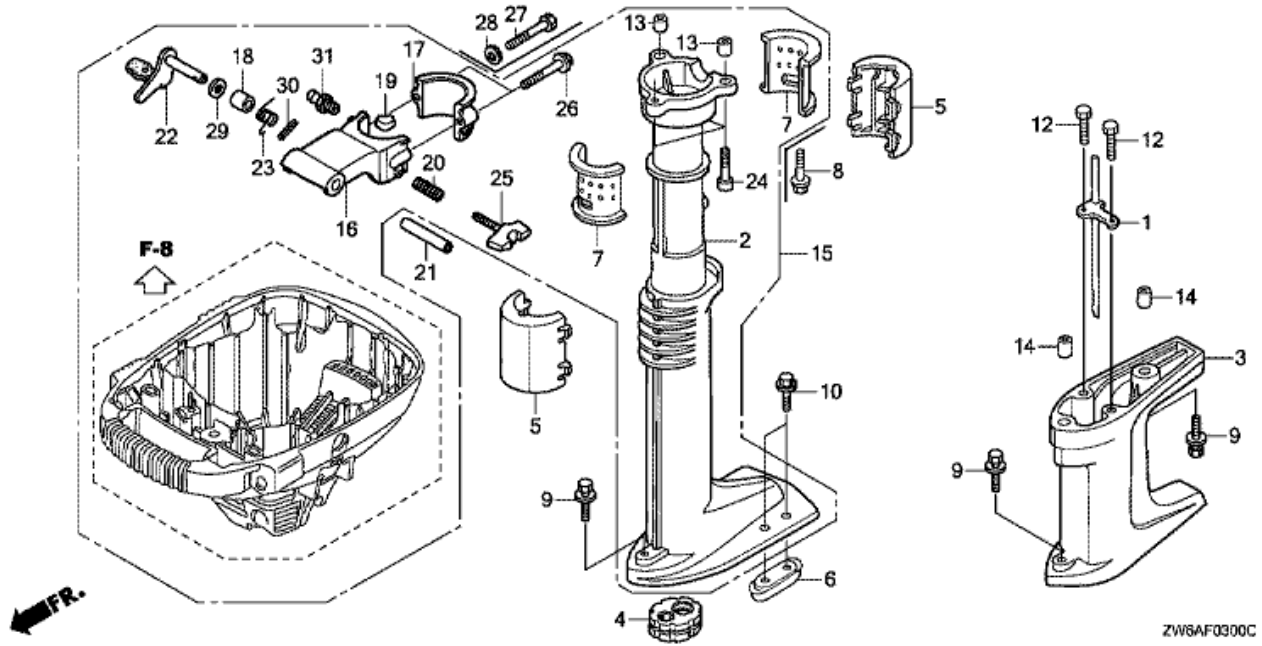

F-3 EXTENSION CASE

Refnr	Parça Numarası	Açıklama	İlk numara	Son numara	Birim Adedi	Tipler
1	19251ZW6610	TUBE COMP., WATER			001	LCHU
2	40201ZW6020ZA	CASE, EXTENSION *NH246 *	1009322		001	SCHU, LCHU
2	40201ZW6020ZA	CASE, EXTENSION *NH246 *			001	SCHU, LCHU
2	40201ZW6020ZA	CASE, EXTENSION *NH246 *	1000364		001	SCHU, LCHU
3	40202ZW6610ZA	SEPARATOR, EXTENSION *NH246 *			001	LCHU
4	40210ZW6000	BUSH COMP., VERTICAL SHAFT (S)			001	SCHU
4	40210ZW6611	BUSH COMP., VERTICAL SHAFT (L)			001	LCHU
5	40218ZW6000	PROTECTOR, EXTENSION			002	SCHU, LCHU
6	41106ZV4650	METAL, ANODE			001	SCHU
7	50211ZV0000	LINER, SWIVEL CASE		1000363	002	SCHU, LCHU
7	50211ZV0000	LINER, SWIVEL CASE		1009321	002	SCHU, LCHU
7	50211ZV0010	LINER, SWIVEL CASE	1009322		002	SCHU, LCHU
7	50211ZV0010	LINER, SWIVEL CASE	1000364		002	SCHU, LCHU
8	90016ZW9000	BOLT, FLANGE, 6X25		1009321	003	SCHU, LCHU
8	90016ZW9000	BOLT, FLANGE, 6X25		1000363	003	SCHU, LCHU
9	90106ZW6C00	BOLT-WASHER, 6X35			003	LCHU
9	90106ZW6C00	BOLT-WASHER, 6X35			001	SCHU, LCHU
9	90113ZV0000	BOLT, HEX., 6X35			001	SCHU, LCHU
10	90127ZV4000	BOLT, HEX., 6X16			002	SCHU
10	90215HW1671	BOLT, FLANGE, 6X16			002	SCHU
11	90506ZV4000	WASHER, PLAIN, 6MM			003	SCHU, LCHU
12	92101050164J	BOLT, HEX., 5X16			002	LCHU
13	9430108100	DOWEL PIN, 8X10			002	SCHU, LCHU
14	9430108140	DOWEL PIN, 8X14			002	LCHU
15	04402ZW6010ZA	CASE KIT, EXTENSION *NH246*		1000363	001	SCHU, LCHU
15	04402ZW6010ZA	CASE KIT, EXTENSION *NH246*		1009321	001	SCHU, LCHU
16	50201ZW6000ZA	CASE, SWIVEL *NH246 *		1009321	001	SCHU, LCHU
16	50201ZW6000ZA	CASE, SWIVEL *NH246 *		1000363	001	SCHU, LCHU
16	50201ZW6010ZA	CASE, SWIVEL *NH246 *	1009322		001	SCHU, LCHU
16	50201ZW6010ZA	CASE, SWIVEL *NH246 *	1000364		001	SCHU, LCHU
17	50203ZW6000ZA	CAP, SWIVEL CASE *NH246 *		1009321	001	SCHU, LCHU
17	50203ZW6000ZA	CAP, SWIVEL CASE *NH246 *		1000363	001	SCHU, LCHU
17	50203ZW6010ZA	CAP, SWIVEL CASE *NH246 *	1000364		001	SCHU, LCHU
17	50203ZW6010ZA	CAP, SWIVEL CASE *NH246 *	1009322		001	SCHU, LCHU
18	50204ZV0000	COLLAR, SWIVEL CASE			001	SCHU, LCHU
19	50212ZV0010	BLOCK, FRICTION	1000364		001	SCHU, LCHU