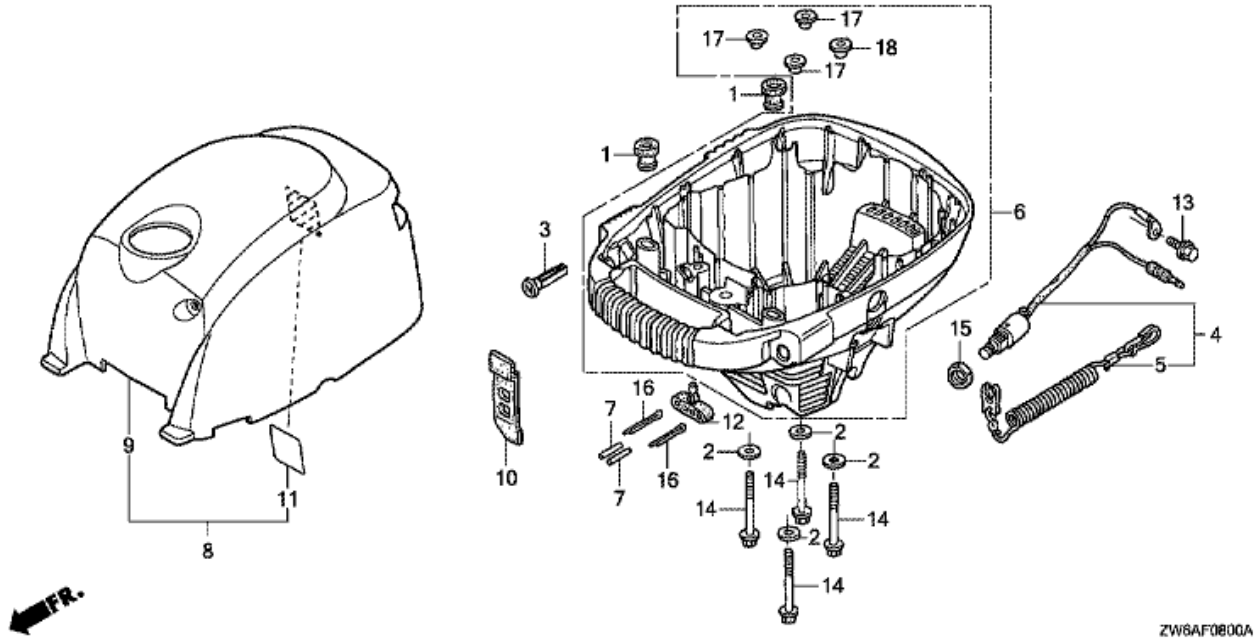

F-8 ENGINE CASE

Refnr	Parça Numarası	Açıklama	İlk numara	Son numara	Birim Adedi	Tipler
1	17514ZV0000	RUBBER, TANK MOUNTING (C)			002	SCHU, LCHU
2	17936921000	WASHER, PIVOT			004	SCHU, LCHU
3	17951ZG1000	KNOB, CHOKE			001	SCHU, LCHU
4	35180ZW6003	SWITCH ASSY., EMERGENCY STOP		1000369	001	SCHU, LCHU
4	35180ZW6003	SWITCH ASSY., EMERGENCY STOP		1010813	001	SCHU, LCHU
4	35180ZW6013	SWITCH ASSY., EMERGENCY STOP	1000370		001	SCHU, LCHU
4	35180ZW6013	SWITCH ASSY., EMERGENCY STOP	1010814		001	SCHU, LCHU
5	36182ZV4650	CORD COMP., EMERGENCY		1000369	001	SCHU, LCHU
5	36182ZV4650	CORD COMP., EMERGENCY		1010813	001	SCHU, LCHU
5	36182ZV4651	CORD COMP., EMERGENCY	1010814		001	SCHU, LCHU
5	36182ZV4651	CORD COMP., EMERGENCY	1000370		001	SCHU, LCHU
6	40100ZW6030	CASE COMP., ENGINE UNDER		1009321	001	SCHU, LCHU
6	40100ZW6030	CASE COMP., ENGINE UNDER		1000363	001	SCHU, LCHU
6	40100ZW6040	CASE COMP., ENGINE UNDER	1000364		001	SCHU, LCHU
6	40100ZW6040	CASE COMP., ENGINE UNDER	1009322		001	SCHU, LCHU
7	58131ZV0000	PIN, SHEAR			002	SCHU, LCHU
8	63100ZW6000ZA	COVER COMP., ENGINE *NH282MU *		1011166	001	SCHU, LCHU
8	63100ZW6000ZA	COVER COMP., ENGINE *NH282MU *		1000369	001	SCHU, LCHU
8	63100ZW6010ZA	COVER COMP., ENGINE *NH282MU *	1000370		001	SCHU, LCHU
8	63100ZW6010ZA	COVER COMP., ENGINE *NH282MU *	1011167		001	SCHU, LCHU
9	63101ZW6020ZA	COVER, ENGINE *NH282MU *		1000369	001	SCHU, LCHU
9	63101ZW6020ZA	COVER, ENGINE *NH282MU *		1011166	001	SCHU, LCHU
9	63101ZW6030ZA	COVER, ENGINE *NH282MU *	1000370		001	SCHU, LCHU
9	63101ZW6030ZA	COVER, ENGINE *NH282MU *	1011167		001	SCHU, LCHU
10	63103ZV0000	BELT, ENGINE COVER			001	SCHU, LCHU
11	63113ZW6000	SEAL, PROTECTION			001	SCHU, LCHU
12	88111ZV0000	HOLDER, PARTS			001	SCHU, LCHU
13	90019ZW4000	BOLT, FLANGE, 5X10			001	SCHU, LCHU
14	90103ZW6000	BOLT, FLANGE, 6X60			004	SCHU, LCHU
15	90302921000	NUT, HEX., 16MM			001	SCHU, LCHU
16	90757ZV0000	PIN, SPLIT, 3MM			002	SCHU, LCHU
17	91551ZW6000	COLLAR, 6X4			003	SCHU, LCHU
18	91552ZW6000	COLLAR, ENGINE UNDER CASE			001	SCHU, LCHU