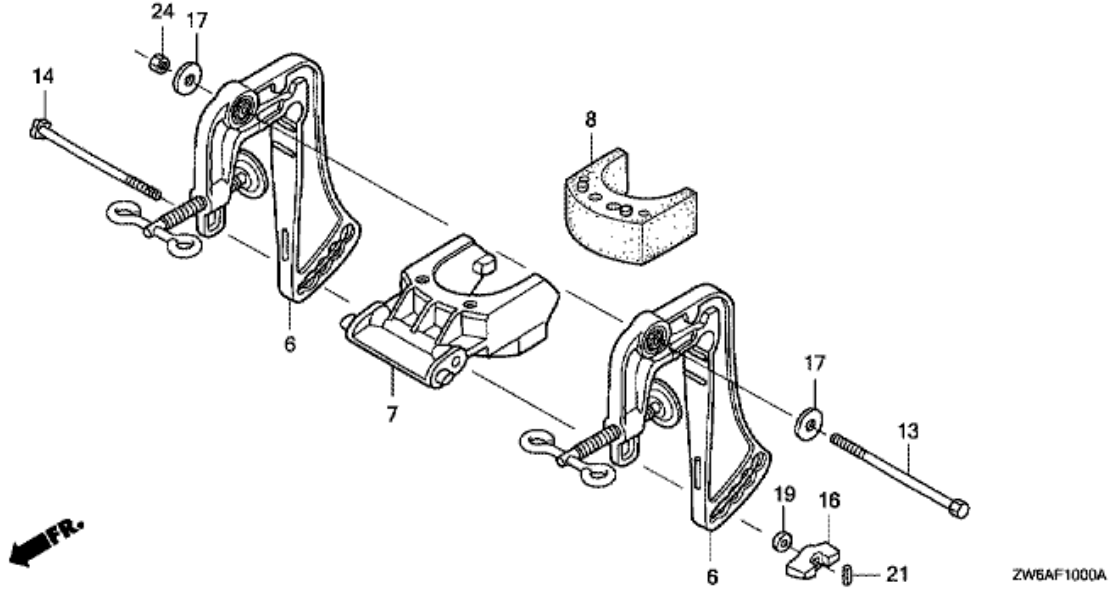

F-10 SWIVEL CASE/STERN BRACKET

Refnr	Parça Numarası	Açıklama	İlk numara	Son numara	Birim Adedi	Tipler
6	50300ZW6010ZA	BRACKET COMP., STERN *NH246 *			002	SCHU, LCHU
7	50302ZW6000	RECEIVER, THRUST			001	SCHU, LCHU
8	50303ZV0000	RUBBER COMP., THRUST			001	SCHU, LCHU
13	90107ZV0000	BOLT, HEX., 8X110			001	SCHU, LCHU
14	90108ZV0000	BOLT, DIAMOND, 6X110			001	SCHU, LCHU
16	90301ZV0000	NUT, WING			001	SCHU, LCHU
17	90501ZV0000	WASHER, PLAIN, 8MM			002	SCHU, LCHU
19	90512ZV0000	WASHER, PLAIN, 6MM			001	SCHU, LCHU
21	90751ZW6000	PIN, SPRING, 2.5X8			001	SCHU, LCHU
24	94001084900S	NUT, HEX., 8MM			001	SCHU, LCHU