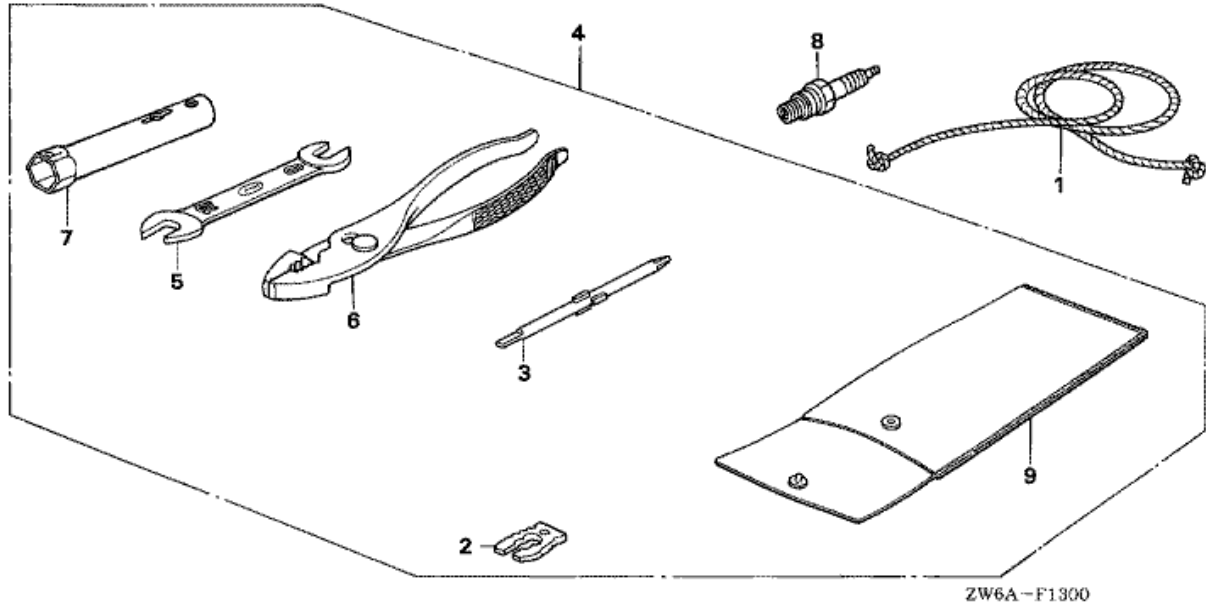

F-13 TOOL

Refnr	Parça Numarası	Açıklama	İlk numara	Son numara	Birim Adedi	Tipler
1	28462ZV0000	ROPE, STARTER			001	SCHU, LCHU
2	36187ZV4651	CLIP, EMERGENCY LOCK		1010813	001	SCHU, LCHU
2	36187ZV4651	CLIP, EMERGENCY LOCK		1000369	001	SCHU, LCHU
2	36187ZV4652	CLIP, EMERGENCY LOCK	1010814		001	SCHU, LCHU
2	36187ZV4652	CLIP, EMERGENCY LOCK	1000370		001	SCHU, LCHU
2	36187ZV4652	CLIP, EMERGENCY LOCK			001	SCHU, LCHU
3	83513044000	DRIVER			001	SCHU, LCHU
4	89000ZW6000	TOOL KIT		1000369	001	SCHU, LCHU
4	89000ZW6000	TOOL KIT		1010813	001	SCHU, LCHU
4	89000ZW6010	TOOL KIT			001	SCHU, LCHU
4	89000ZW6010	TOOL KIT	1010814		001	SCHU, LCHU
4	89000ZW6010	TOOL KIT	1000370		001	SCHU, LCHU
5	89203VF9003	SPANNER, 8X10			001	SCHU, LCHU
6	89210GBJJ00	PLIERS, 135 (RIKEN)			001	SCHU, LCHU
7	89216130690	WRENCH, SPARK PLUG			001	SCHU, LCHU
8	980565475U	PLUG, SPARK (1UF14-UB)			(1)	SCHU, LCHU
9	9900801600	BAG, TOOL, 160MM			001	SCHU, LCHU