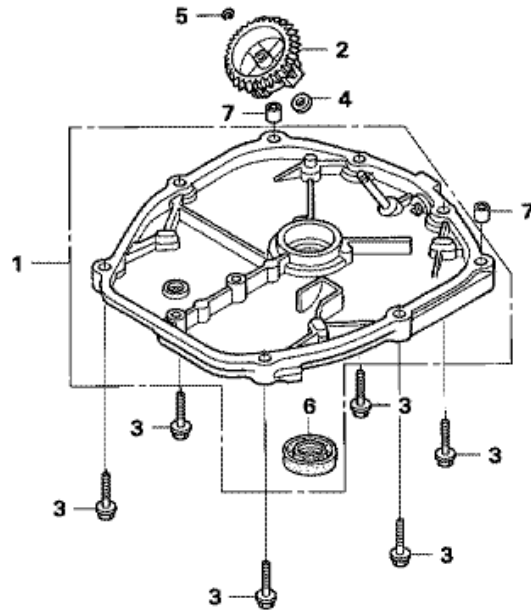

E-6 CRANKCASE COVER

ZW6A-E0600

Refnr	Parça Numarası	Açıklama	İlk numara	Son numara	Birim Adedi	Tipler
1	11340ZW6030	COVER COMP., CRANKCASE SIDE			001	SCHU, LCHU
2	16512ZM7D00	HOLDER, GOVERNOR WEIGHT			001	SCHU, LCHU
3	90174ZW4000	BOLT, FLANGE, 5X23 (CT200)			006	SCHU, LCHU
4	90441ZM7000	WASHER, 4.2X13			001	SCHU, LCHU
5	90602ZM7000	CLIP, GOVERNOR HOLDER			001	SCHU, LCHU
6	91202HC5003	OIL SEAL, 17X27X5 (ARAI)			001	SCHU, LCHU
7	9430106100	DOWEL PIN, 6X10			002	SCHU, LCHU