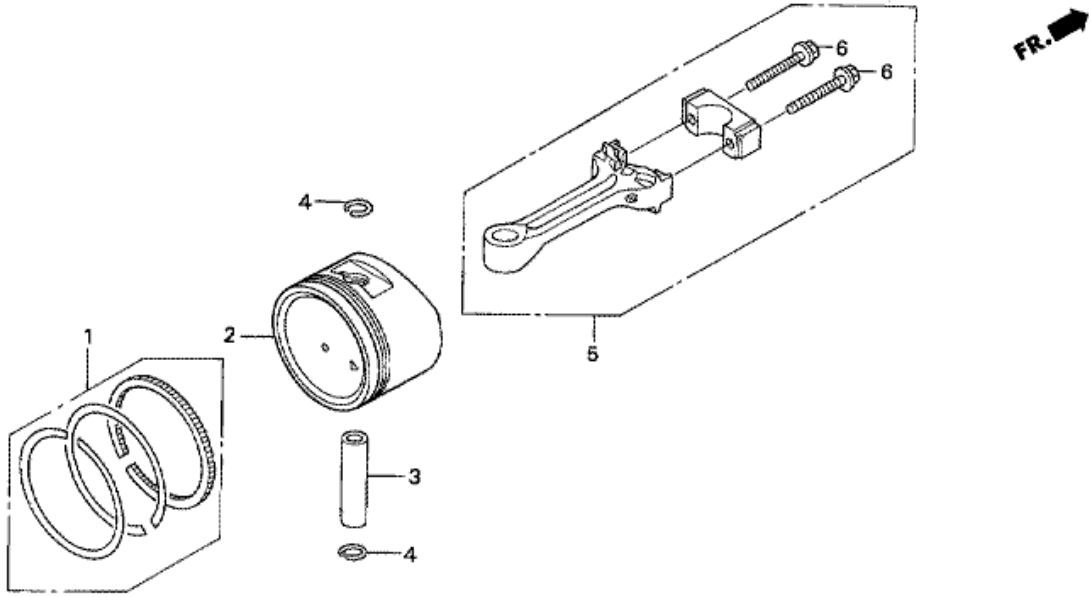

## E-5 OIL CASE

ZW6A--E0500

Refnr	Parça Numarası	Açıklama	İlk numara	Son numara	Birim Adedi	Tipler
1	11300ZW6000	CASE ASSY., OIL			001	SCHU, LCHU
2	11316ZW6000	PLATE, TUBE SETTING			001	SCHU, LCHU
3	15723ZW6000	TUBE, CLUTCH HOUSING BREATHER			001	SCHU, LCHU
4	90019ZV1010	BOLT, FLANGE, 5X10			001	SCHU, LCHU
5	90174ZW4000	BOLT, FLANGE, 5X23 (CT200)			008	SCHU, LCHU
6	91202HC5003	OIL SEAL, 17X27X5 (ARAI)			001	SCHU, LCHU

## E-6 CRANKCASE COVER

ZW6A-E0600

Refnr	Parça Numarası	Açıklama	İlk numara	Son numara	Birim Adedi	Tipler
1	11340ZW6030	COVER COMP., CRANKCASE SIDE			001	SCHU, LCHU
2	16512ZM7D00	HOLDER, GOVERNOR WEIGHT			001	SCHU, LCHU
3	90174ZW4000	BOLT, FLANGE, 5X23 (CT200)			006	SCHU, LCHU
4	90441ZM7000	WASHER, 4.2X13			001	SCHU, LCHU
5	90602ZM7000	CLIP, GOVERNOR HOLDER			001	SCHU, LCHU
6	91202HC5003	OIL SEAL, 17X27X5 (ARAI)			001	SCHU, LCHU
7	9430106100	DOWEL PIN, 6X10			002	SCHU, LCHU

## E-8 PISTON/CONNECTING ROD

ZW6A-E0800

Refnr	Parça Numarası	Açıklama	İlk numara	Son numara	Birim Adedi	Tipler
1	13010ZW6000	RING SET, PISTON (STD.)			001	SCHU, LCHU
2	13101ZW6010	PISTON (STD.)			001	SCHU, LCHU
3	13111122000	PIN, PISTON, 10X33			001	SCHU, LCHU
4	13115147000	CLIP, PISTON PIN, 10MM			002	SCHU, LCHU
5	13200ZN4000	ROD ASSY., CONNECTING			001	SCHU, LCHU
6	90001ZM7000	BOLT, CONNECTING ROD			002	SCHU, LCHU