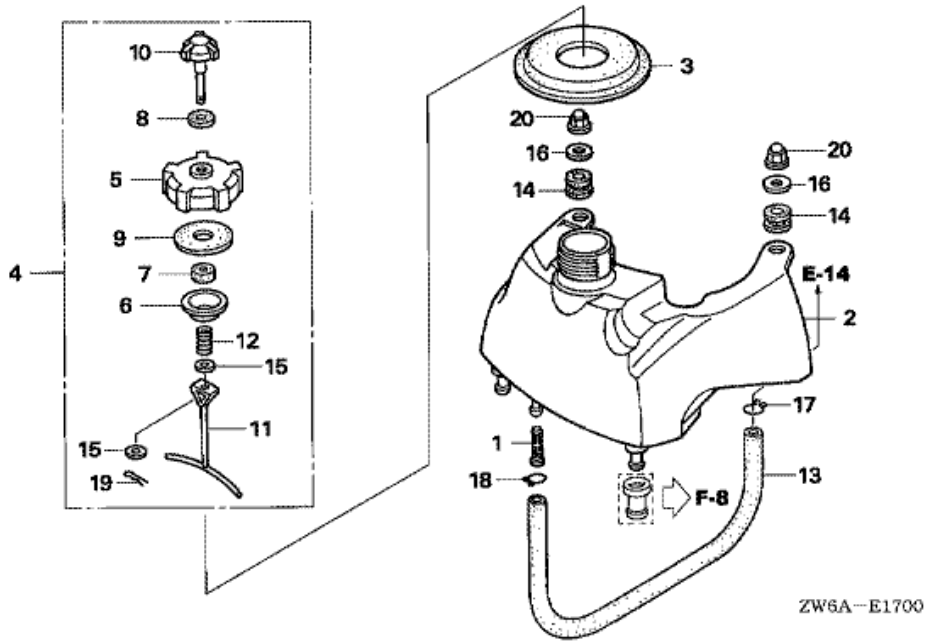

E-17 FUEL TANK

Refnr	Parça Numarası	Açıklama	İlk numara	Son numara	Birim Adedi	Tipler
1	16952ZE6000	STRAINER, FUEL			001	SCHU, LCHU
2	17511ZW6010	TANK, FUEL			001	SCHU, LCHU
3	17515ZV0000	RUBBER A, TANK MOUNTING			001	SCHU, LCHU
4	17620ZW6020	CAP ASSY., FUEL TANK		1039757	001	SCHU, LCHU
4	17620ZW6030	CAP ASSY., FUEL TANK			001	SCHU, LCHU
5	17621ZV0020	BODY, FUEL CAP		1039757	001	SCHU, LCHU
5	17621ZV0030	BODY, FUEL CAP			001	SCHU, LCHU
6	17622ZV0000	INNER, FUEL CAP			001	SCHU, LCHU
7	17623ZV0000	SPONGE, FUEL CAP BREATHER			001	SCHU, LCHU
8	17624ZV0000	PACKING, VALVE			001	SCHU, LCHU
9	17625ZV0000	PACKING, FUEL CAP			001	SCHU, LCHU
10	17626ZW6000	VALVE COMP., BREATHER			001	SCHU, LCHU
11	17628ZV0000	LINK, FUEL CAP			001	SCHU, LCHU
12	17629ZV0000	SPRING, FUEL CAP			001	SCHU, LCHU
13	17701ZW6000	TUBE, FUEL			001	SCHU, LCHU
14	80105MG9000	CUSHION, AIR CLEANER			002	SCHU, LCHU
15	90402ZW6000	WASHER, PLAIN, 4MM			002	SCHU, LCHU
16	90403ZW6000	WASHER, 6.5X18		1044653	002	SCHU, LCHU
16	90508ZY3000	WASHER, PLAIN, 6MM	1044654		002	SCHU, LCHU
17	90603ZV4000	CLIP, TUBE (B10)			001	SCHU, LCHU
18	90604ZV0000	CLIP, TUBE (B12)			001	SCHU, LCHU
19	90701ZW6000	PIN, LOCK, 4MM			001	SCHU, LCHU
20	94021060200S	NUT, CAP, 6MM			002	SCHU, LCHU