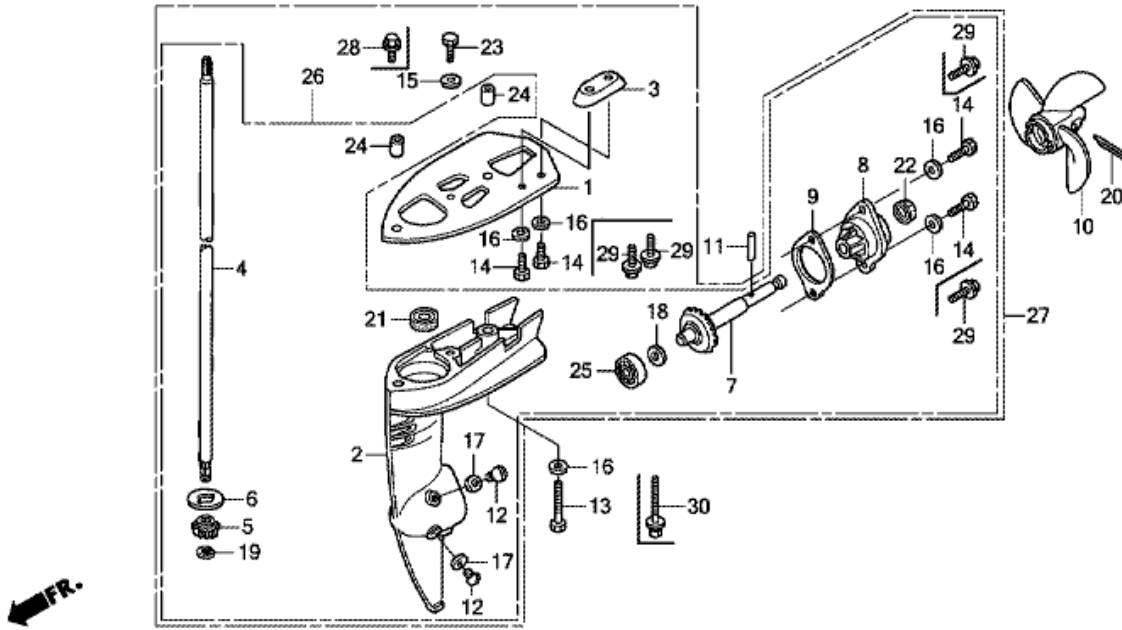

F-5 PROPELLER/GEAR CASE/VERTICAL SHAFT

ZW6AF0600B

Refnr	Parça Numarası	Açıklama	İlk numara	Son numara	Birim Adedi	Tipler
1	40205ZW6610ZA	PLATE, CAVITATION *NH246 *			001	LCHU
1	40205ZW6610ZA	PLATE, CAVITATION *NH246 *		1045543	001	LCHU
1	40205ZW6C00ZA	PLATE, CAVITATION *NH246*	1045544		001	LCHU
2	41100ZW6010ZA	CASE COMP., GEAR *NH246 *		1014049	001	SCHU, LCHU
2	41100ZW6010ZA	CASE COMP., GEAR *NH246 *		1000522	001	SCHU, LCHU
2	41100ZW6020ZA	CASE COMP., GEAR *NH246 *	1014050	1045543	001	SCHU, LCHU
2	41100ZW6020ZA	CASE COMP., GEAR *NH246 *	1000523		001	SCHU, LCHU
2	41100ZW6C00ZA	CASE COMP., GEAR *NH246*	1045544		001	SCHU, LCHU
3	41106ZV4650	METAL, ANODE			001	LCHU
4	41112ZW6010	SHAFT, VERTICAL (S)		1034338	001	SCHU
4	41112ZW6020	SHAFT, VERTICAL (S)	1034339		001	SCHU
4	41112ZW6611	SHAFT, VERTICAL (L)		1039320	001	LCHU
4	41112ZW6611	SHAFT, VERTICAL (L)		1039045	001	LCHU
4	41112ZW6612	SHAFT, VERTICAL (L)	1039046		001	LCHU
5	41131ZW6000	GEAR, PINION			001	SCHU, LCHU
6	41135ZV0000	WASHER, PINION THRUST			001	SCHU, LCHU
7	41160ZW6000	SHAFT COMP., PROPELLER			001	SCHU, LCHU
8	41200ZW6000ZA	HOLDER ASSY., PROPELLER SHAFT *NH246 *		1045543	001	SCHU, LCHU
8	41200ZW6000ZA	HOLDER ASSY., PROPELLER SHAFT *NH246 *			001	SCHU, LCHU
8	41200ZW6C00ZA	HOLDER ASSY., PROPELLER SHAFT *NH246*	1045544		001	SCHU, LCHU
9	41281ZV0850	PACKING, PROPELLER SHAFT HOLDER			001	SCHU, LCHU
10	58130ZV0841ZB	PROPELLER COMP., THREE BLADES *NH283 *			001	SCHU, LCHU
11	58131ZV0000	PIN, SHEAR			001	SCHU, LCHU
12	90105ZV4650	BOLT, OIL CHECK, 8X8			002	SCHU, LCHU
13	90113ZV0000	BOLT, HEX., 6X35			001	SCHU, LCHU
13	90113ZV0000	BOLT, HEX., 6X35		1045543	001	SCHU, LCHU
14	90127ZV4000	BOLT, HEX., 6X16			002	SCHU, LCHU
14	90127ZV4000	BOLT, HEX., 6X16			004	SCHU, LCHU
14	90127ZV4000	BOLT, HEX., 6X16		1045543	004	LCHU
15	90504921010	WASHER, PLAIN, 6MM			001	LCHU
15	90504921010	WASHER, PLAIN, 6MM		1045543	001	LCHU
16	90506ZV4000	WASHER, PLAIN, 6MM		1045543	003	SCHU
16	90506ZV4000	WASHER, PLAIN, 6MM		1045543	005	LCHU
16	90506ZV4000	WASHER, PLAIN, 6MM			003	SCHU, LCHU
17	90507921000	WASHER, NYLON, 8MM			002	SCHU, LCHU
18	90531ZV0000	WASHER, GEAR (A) (1.00)			001	SCHU, LCHU