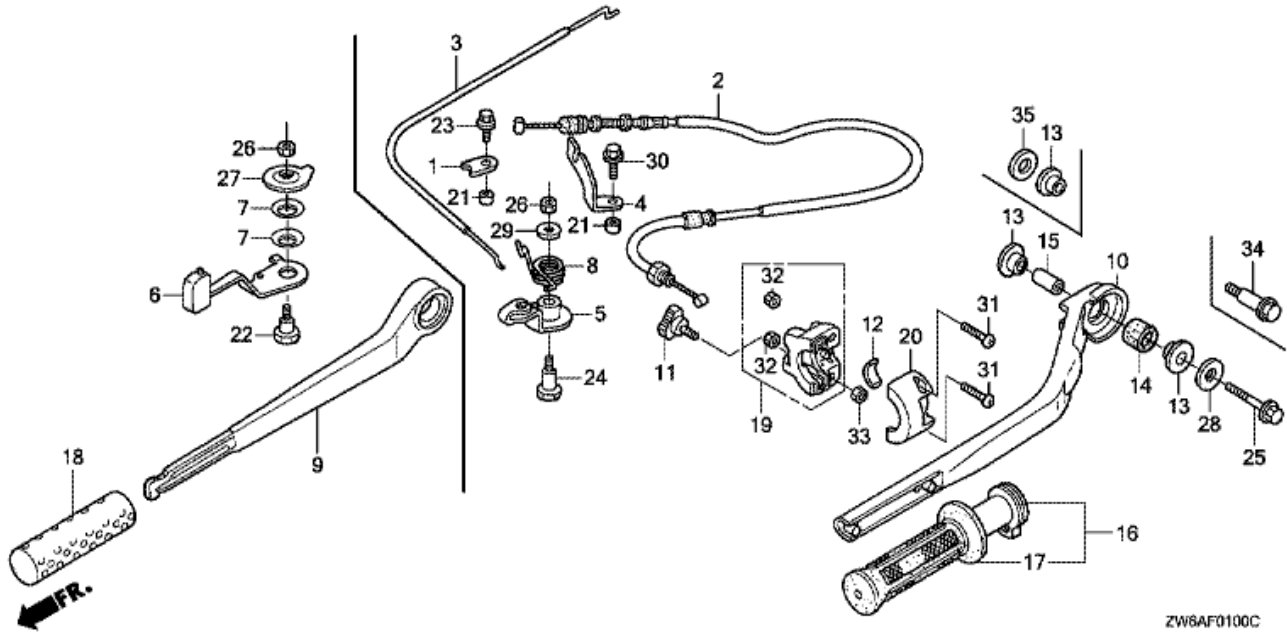

F-1 STEERING HANDLE

ZW6AF0100C

Refnr	Parça Numarası	Açıklama	İlk numara	Son numara	Birim Adedi	Tipler
1	16576ZV0010	HOLDER, CABLE			001	SCHU, LCHU
2	17910ZW6702	CABLE COMP., THROTTLE (A)			001	SCHU, LCHU
3	17920ZW6000	CABLE COMP., THROTTLE (B)		1000905	001	SCHU, LCHU
3	17920ZW6000	CABLE COMP., THROTTLE (B)		1022195	001	SCHU, LCHU
3	17920ZW6010	CABLE COMP., THROTTLE (B)		1051394	001	SCHU, LCHU
3	17920ZW6010	CABLE COMP., THROTTLE (B)	1000906		001	SCHU, LCHU
3	17920ZW6020	CABLE COMP., THROTTLE (B)	1051395		001	SCHU, LCHU
4	17921ZV1020	HOLDER, CABLE			001	SCHU, LCHU
5	17930ZW6700	ARM COMP., THROTTLE			001	SCHU, LCHU
8	17932ZW6700	SPRING, THROTTLE ARM			001	SCHU, LCHU
10	53101ZW6701ZA	HANDLE, STEERING *NH246 *			001	SCHU, LCHU
11	53104ZW6700	BOLT, FRICTION			001	SCHU, LCHU
12	53106ZW6700	BLOCK, THROTTLE FRICTION			001	SCHU, LCHU
13	53107ZV0000	COLLAR, HANDLE MOUNTING			002	SCHU, LCHU
14	53108ZV0000	RUBBER, HANDLE MOUNTING			001	SCHU, LCHU
15	53109ZV0000	COLLAR, DISTANCE		1000924	001	SCHU, LCHU
15	53109ZV0000	COLLAR, DISTANCE		1022195	001	SCHU, LCHU
16	53140GW0000	GRIP COMP., THROTTLE			001	SCHU, LCHU
17	53165GW0000	GRIP, R. HANDLE			001	SCHU, LCHU
19	53167ZW6701	HOUSING, UNDER THROTTLE			001	SCHU, LCHU
20	53168GAH700	HOUSING, UPPER THROTTLE			001	SCHU, LCHU
21	77235GC2000	COLLAR, SEAT CATCH			001	SCHU, LCHU
21	91553ZW6C00	COLLAR, 6.2X8.5X5			001	SCHU, LCHU
21	91553ZW6C00	COLLAR, 6.2X8.5X5			002	SCHU, LCHU
23	90056ZY3000	BOLT, FLANGE, 6X12			001	SCHU, LCHU
24	90101ZW6700	BOLT, HEX., 6X24			001	SCHU, LCHU
25	90105ZV0000	BOLT, FLANGE, 8X40		1022195	001	SCHU, LCHU
25	90105ZV0000	BOLT, FLANGE, 8X40		1000924	001	SCHU, LCHU
26	90302ZW4000	NUT, HEX., 6MM			001	SCHU, LCHU
28	90508ZV0000	WASHER, 12.5X32			001	SCHU, LCHU
29	90511ZV4000	WASHER, PLAIN, 6MM			001	SCHU, LCHU
30	90021ZY3000	BOLT, FLANGE, 6X14	1043890		001	SCHU, LCHU
30	90056ZY3000	BOLT, FLANGE, 6X12			001	SCHU, LCHU
30	92101060144J	BOLT, HEX., 6X14		1043889	001	SCHU, LCHU
31	93500050204J	SCREW, PAN, 5X20			002	SCHU, LCHU
32	94001054900S	NUT, HEX., 5MM			002	SCHU, LCHU