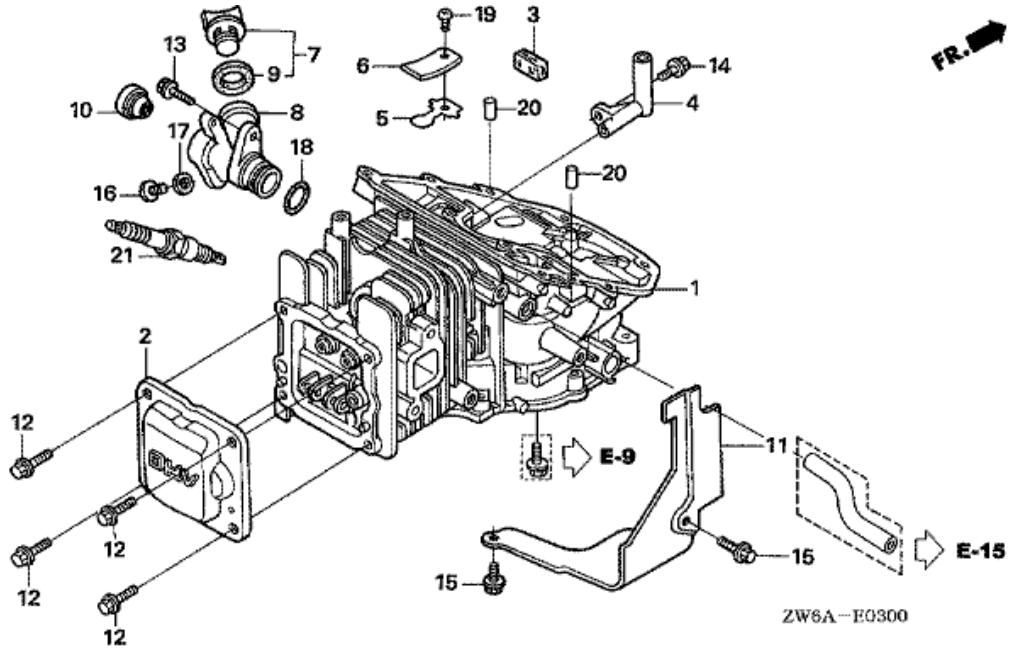

E-3 CYLINDER BARREL

Refnr	Parça Numarası	Açıklama	İlk numara	Son numara	Birim Adedi	Tipler
1	12100ZW6G00	BARREL COMP., CYLINDER		1035760	001	SCHU, LCHU
1	12100ZW6G01	BARREL COMP., CYLINDER	1035761		001	SCHU, LCHU
2	12311ZW6010ZA	COVER, HEAD *NH105 *			001	SCHU, LCHU
3	12367ZE6010	FILTER, BREATHER			001	SCHU, LCHU
4	15171ZN4000	PIPE, BREATHER			001	SCHU, LCHU
5	15571ZM7003	VALVE, OIL OUTLET			001	SCHU, LCHU
6	15572ZM7000	PLATE, STOPPER			001	SCHU, LCHU
7	15600ZG4003	CAP ASSY., OIL FILLER			001	SCHU, LCHU
8	15622ZW6000	EXTENSION, OIL LEVEL FINDER			001	SCHU, LCHU
9	15625ZE1003	PACKING, OIL FILLER CAP			001	SCHU, LCHU
10	15661ZV0003	FINDER, OIL LEVEL			001	SCHU, LCHU
11	19631ZW6010	SHROUD			001	SCHU, LCHU
12	90002ZW6010	BOLT, FLANGE, 5X12 (CT200)		1016050	004	SCHU, LCHU
12	90006ZW6000	BOLT, FLANGE, 5X12	1035761		004	SCHU, LCHU
12	90113ZW9000	BOLT, FLANGE, 5X12 (CT200)	1016051	1035760	004	SCHU, LCHU
12	90113ZW9000	BOLT, FLANGE, 5X12 (CT200)		1035760	004	SCHU, LCHU
13	90003ZW6010	BOLT, FLANGE, 5X16			001	SCHU, LCHU
14	90008ZM7000	BOLT, 4X10			001	SCHU, LCHU
15	90019ZV1010	BOLT, FLANGE, 5X10			002	SCHU, LCHU
16	90101ZW9003	BOLT, OIL CHECK			001	SCHU, LCHU
16	90105ZV4650	BOLT, OIL CHECK, 8X8			001	SCHU, LCHU
17	90471580000	PACKING, 8MM			001	SCHU, LCHU
18	91301ZE9003	O-RING, 22.1X2.2			001	SCHU, LCHU
19	93500030050A	SCREW, PAN, 3X5			001	SCHU, LCHU
20	9622060150	ROLLER, 6X15			002	SCHU, LCHU
21	9805654757	PLUG, SPARK (U14FSR-UB)			001	SCHU, LCHU
21	9805654777	PLUG, SPARK (CR4HSB)			001	SCHU, LCHU