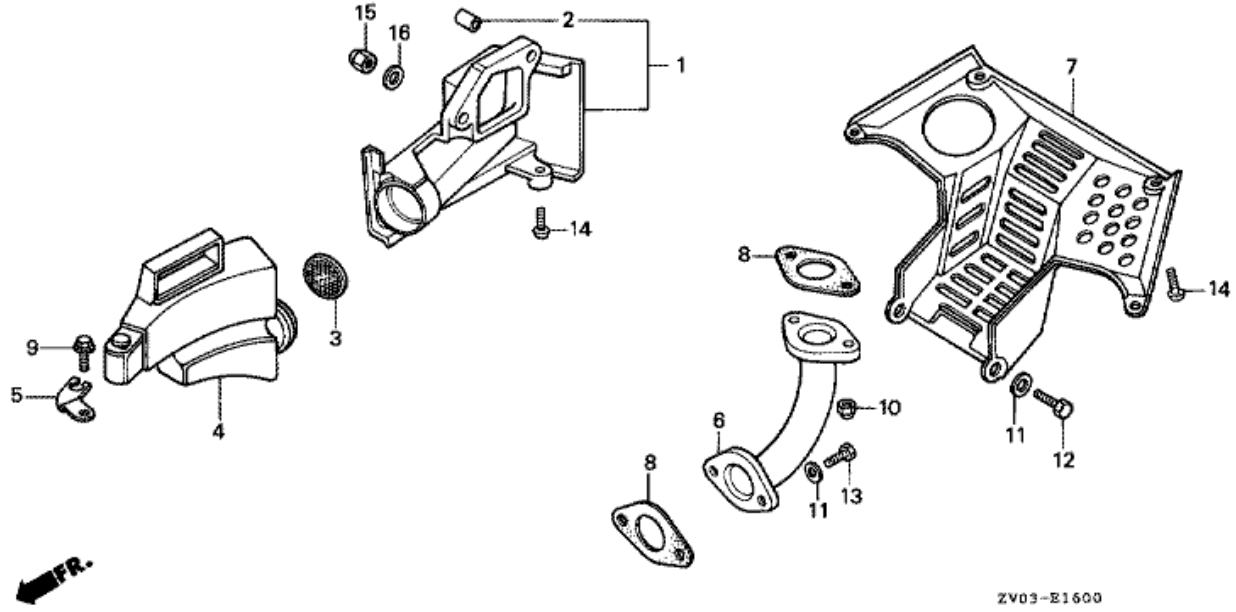

E-16 AIR GUIDE/EXHAUST PIPE

Refnr	Parça Numarası	Açıklama	İlk numara	Son numara	Birim Adedi	Tipler
1	17201ZV0000	GUIDE, AIR			001	LD, SD
2	17202ZV0000	COLLAR, DISTANCE			002	LD, SD
3	17203ZV0000	TRAP, FLAME			001	LD, SD
4	17205ZV0000	CHAMBER, AIR GUIDE		1242711	001	LD, SD
5	17206ZV0000	STAY, AIR GUIDE CHAMBER			001	LD, SD
6	18201ZV0000	PIPE COMP., EX.			001	LD, SD
7	18205ZV0000	PROTECTOR COMP., EX. PIPE			001	LD, SD
8	18211ZV0000	PACKING, EX. PIPE (A)		1009662	002	LD, SD
8	18211ZV0010	PACKING, EX. PIPE (A)			002	LD, SD
9	90017ZV0000	BOLT, FLANGE, 6X18			001	LD, SD
10	90202ZV0000	NUT, CAP, 6MM			002	LD, SD
11	90504921010	WASHER, PLAIN, 6MM			004	LD, SD
12	92000060124J	BOLT, HEX., 6X12			002	LD, SD
13	92000060164J	BOLT, HEX., 6X16			002	LD, SD
14	90081ZV0000	SCREW, TAPPING, 5X16	1002599		004	LD, SD
14	93903253G0	SCREW, TAPPING, 5X16		1002598	004	LD, SD
15	94021050200S	NUT, CAP, 5MM			002	LD, SD
16	9410105200	WASHER, PLAIN, 5MM			002	LD, SD