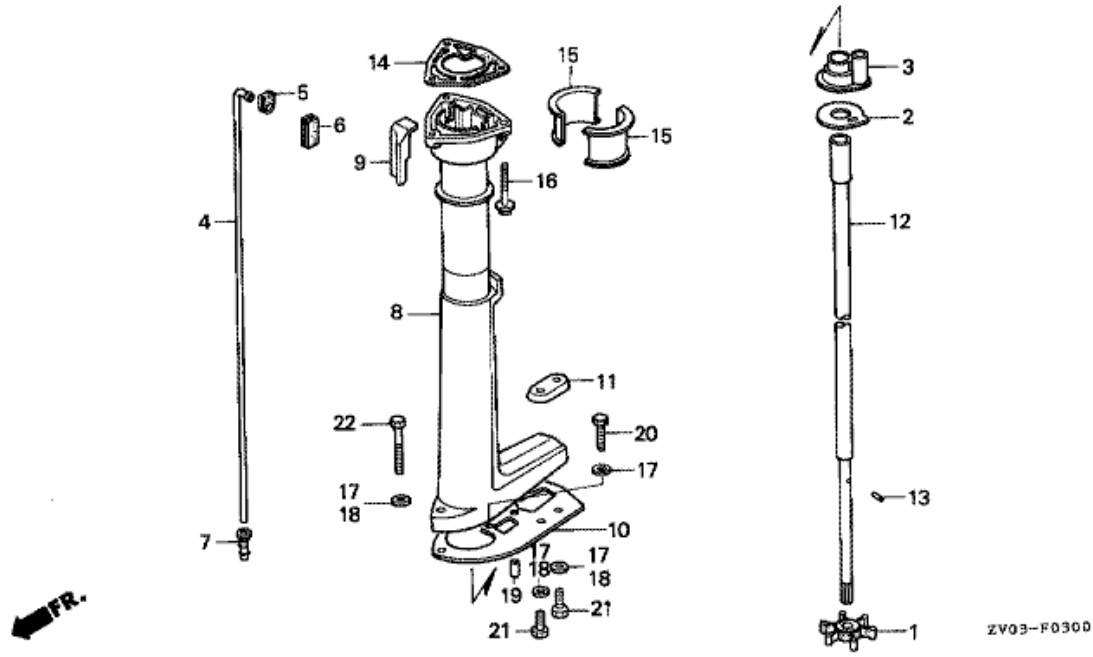

F-3 EXTENSION CASE/VERTICAL SHAFT

Refnr	Parça Numarası	Açıklama	İlk numara	Son numara	Birim Adedi	Tipler
1	19211ZV0003	IMPELLER, WATER PUMP			001	LD, SD
2	19231ZV0000	COVER, IMPELLER			001	LD, SD
3	19233ZV0000	HOLDER, IMPELLER COVER			001	LD, SD
4	19251ZV0000	TUBE, WATER			001	SD
4	19251ZV0700	TUBE, WATER			001	LD
5	19252ZV0000	RUBBER, WATER SEAL (A)			001	LD, SD
6	19253ZV0000	RUBBER, WATER SEAL (B)			001	LD, SD
7	19254ZV0000	GROMMET, WATER PUMP			001	LD, SD
8	40201ZV0000ZA	CASE, EXTENSION *B107 *			001	LD, SD
9	40203ZV0000	GUIDE, EX.			001	SD
10	40205ZV0000ZA	PLATE, CAVITATION *B107 *			001	SD
12	41110ZV0000	SHAFT COMP., VERTICAL			001	SD
12	41110ZV0700	SHAFT COMP., VERTICAL			001	LD
13	41122ZV0000	PIN, VERTICAL SHAFT			001	LD, SD
14	50205ZV0000	PACKING, UPPER CASE		1214131	001	LD, SD
15	50211ZV0000	LINER, SWIVEL CASE			002	LD, SD
16	90123ZV0000	BOLT, FLANGE, 6X32			003	LD, SD
17	90504921010	WASHER, PLAIN, 6MM		1103159	003	LD, SD
19	90751ZV0000	DOWEL PIN, 8X17			002	SD
20	92000060124J	BOLT, HEX., 6X12			001	SD
22	92101060354J	BOLT, HEX., 6X35			001	LD, SD