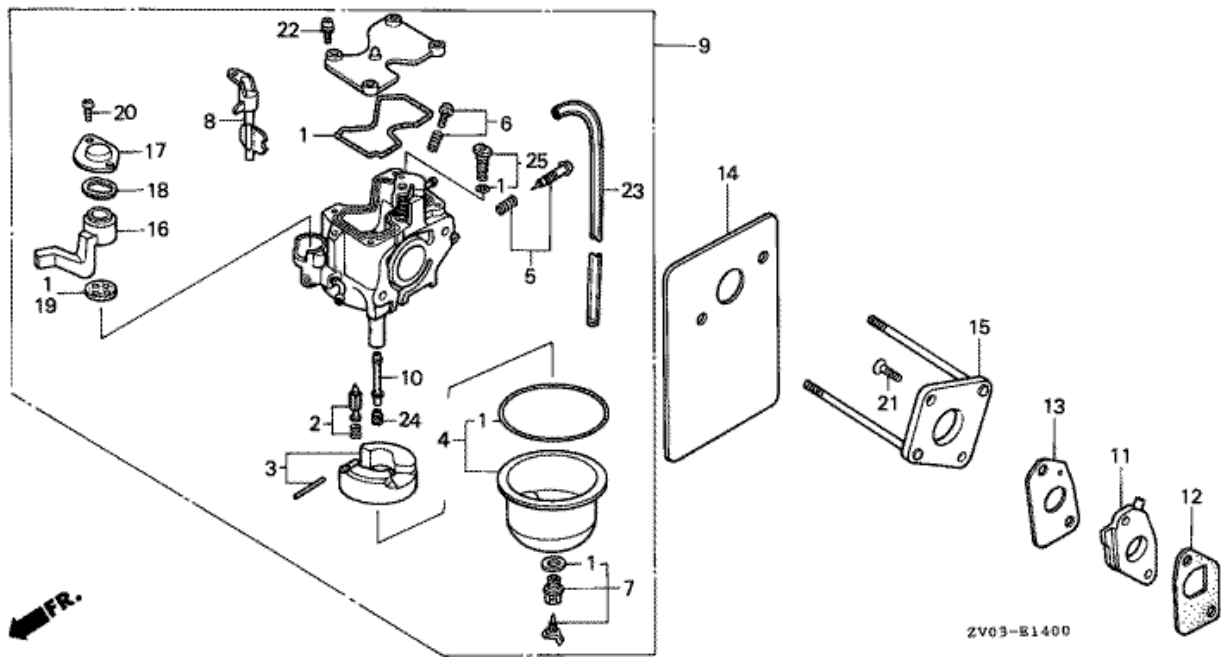

E-14 CARBURETOR

Refnr	Parça Numarası	Açıklama	İlk numara	Son numara	Birim Adedi	Tipler
1	16010ZV0005	GASKET SET		BB22A B	001	LD, SD
1	16010ZV0015	GASKET SET	BF22A C		001	LD, SD
2	16011ZE0005	VALVE SET, FLOAT			001	LD, SD
3	16013ZG0811	FLOAT SET			001	LD, SD
4	16015ZV0005	CHAMBER SET, FLOAT			001	LD, SD
5	16016ZE0005	SCREW SET, PILOT			001	LD, SD
6	16016ZV0005	SCREW SET		BF09A C	001	LD, SD
6	16016ZV0015	SCREW SET		BF22A C	001	LD, SD
7	16028ZV0005	SCREW SET		BF09A C	001	LD, SD
7	16028ZV0015	SCREW SET	BF09A D	BF22A B	001	LD, SD
7	16028ZV0025	SCREW SET	BF22A C		001	LD, SD
8	16044ZV0005	LEVER SET, CHOKE			001	LD, SD
9	16100ZV0005	CARBURETOR ASSY. (BF09A A/B)		1004362	001	LD, SD
9	16100ZV0015	CARBURETOR ASSY. (BF09A B/C/D)	1004363	1009362	001	LD, SD
9	16100ZV0025	CARBURETOR ASSY. (BF09A D)	1009363	1009662	001	LD, SD
9	16100ZV0045	CARBURETOR ASSY. (BF22A B)	1009663	1017217	001	LD, SD
9	16100ZV0055	CARBURETOR ASSY. (BF22A C)	1017218		001	LD, SD
10	16166ZV0005	NOZZLE, MAIN		BF22A B	001	LD, SD
10	16166ZV0015	NOZZLE, MAIN	BF22A C		001	LD, SD
11	16211ZG0010	INSULATOR, CARBURETOR		1009662	001	LD, SD
11	16211ZV0000	INSULATOR, CARBURETOR	1009663		001	LD, SD
12	16212ZG0000	PACKING, INSULATOR		1009662	001	LD, SD
12	16212ZV0000	PACKING, INSULATOR	1009663		001	LD, SD
13	16221ZG0000	PACKING, CARBURETOR			001	LD, SD
13	16221ZG0010	PACKING, CARBURETOR			001	LD, SD
14	16221ZV0000	GASKET, CARBURETOR			001	LD, SD
14	16221ZV0010	GASKET, CARBURETOR		1214165	001	LD, SD
15	16225ZV0000	PLATE, CARBURETOR JOINT			001	LD, SD
16	16953ZV0005	LEVER, COCK		BF09A C	001	LD, SD
16	16953ZV0015	LEVER, COCK	BF09A D		001	LD, SD
17	16954ZE1811	PLATE, LEVER SETTING		BF09A C	001	LD, SD
17	16954ZV0005	PLATE, LEVER SETTING			001	LD, SD
18	16956ZE1811	SPRING, COCK LEVER			001	LD, SD
19	16957ZE1811	PACKING, FUEL COCK		BF22A E	001	LD, SD
20	93500030060H	SCREW, PAN, 3X6		BF09A D	002	LD, SD
20	93500030080H	SCREW, PAN, 3X8	BF22A B		002	LD, SD