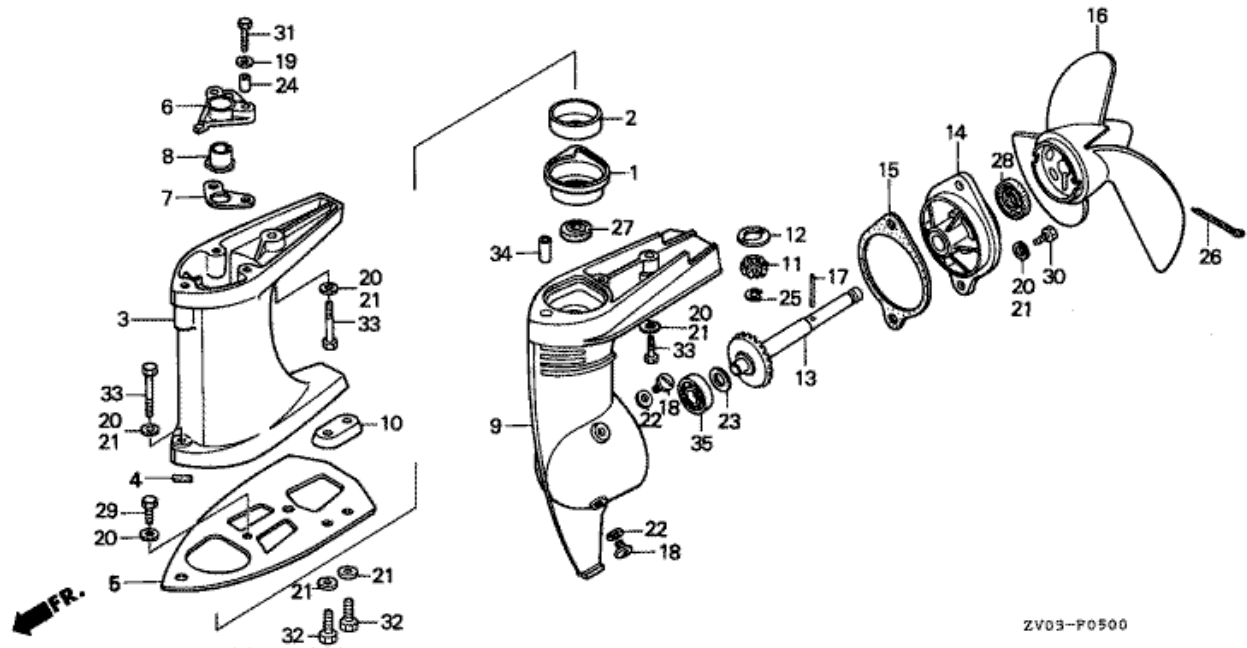

F-5 GEAR CASE/PROPELLER SHAFT

Refnr	Parça Numarası	Açıklama	İlk numara	Son numara	Birim Adedi	Tipler
1	19221ZV0000	HOUSING, IMPELLER		1016440	001	LD, SD
1	19221ZV0010	HOUSING, IMPELLER	1016441		001	LD, SD
2	19223ZV0000	LINER, PUMP		1016440	001	LD, SD
2	19223ZV0010	LINER, PUMP	1000763		001	LD, SD
3	40202ZV0700ZA	SEPARATOR, EXTENSION *B107 *			001	LD
4	40204ZV0700	GROMMET, EXTENSION CASE			001	LD
5	40205ZV0000ZA	PLATE, CAVITATION *B107 *			001	LD
6	40206ZV0700	HOLDER, BUSH			001	LD
7	40207ZV0700	PLATE, HOLDER			001	LD
8	40208ZV0701	BUSH, VERTICAL SHAFT			001	LD
9	41101ZV0000ZA	CASE COMP., GEAR *B107 *			001	LD, SD
11	41131ZV0000	PINION, BEVEL			001	LD, SD
12	41135ZV0000	WASHER, PINION THRUST			001	LD, SD
13	41160ZV0000	SHAFT COMP., PROPELLER			001	LD, SD
14	41201ZV0000ZA	HOLDER COMP., PROPELLER SHAFT *B107 *			001	LD, SD
15	41281ZV0000	PACKING, PROPELLER SHAFT HOLDER		1214188	001	LD, SD
16	58130ZV0000	PROPELLER COMP., THREE BLADES			001	LD, SD
17	58131ZV0000	PIN, SHEAR			001	LD, SD
18	90105921000	BOLT, OIL CHECK			002	LD, SD
19	90452GK4600	WASHER, PLAIN, 5MM			002	LD
20	90504921010	WASHER, PLAIN, 6MM			006	LD, SD
22	90507921000	WASHER, NYLON, 8MM			002	LD, SD
23	90531ZV0000	WASHER, GEAR (A) (1.00)			001	LD, SD
23	90532ZV0000	WASHER, GEAR (B) (1.05)			001	LD, SD
23	90533ZV0000	WASHER, GEAR (C) (1.10)			001	LD, SD
23	90534ZV0000	WASHER, GEAR (D) (1.15)			001	LD, SD
23	90535ZV0000	WASHER, GEAR (E) (1.20)			001	LD, SD
24	90752ZV0700	COLLAR B, DISTANCE			002	LD
25	90755SB2000	E-RING, 6MM			001	LD, SD
26	90757ZV0000	PIN, SPLIT, 3MM			001	LD, SD
27	91251ZV0003	WATER SEAL, 11X21X8			001	LD, SD
28	91253ZV0003	WATER SEAL, 11X21X8			001	LD, SD
29	92000060124J	BOLT, HEX., 6X12			001	LD
30	92000060164J	BOLT, HEX., 6X16			002	LD, SD
31	92101050254J	BOLT, HEX., 5X25			002	LD
33	92101060354J	BOLT, HEX., 6X35			001	LD, SD