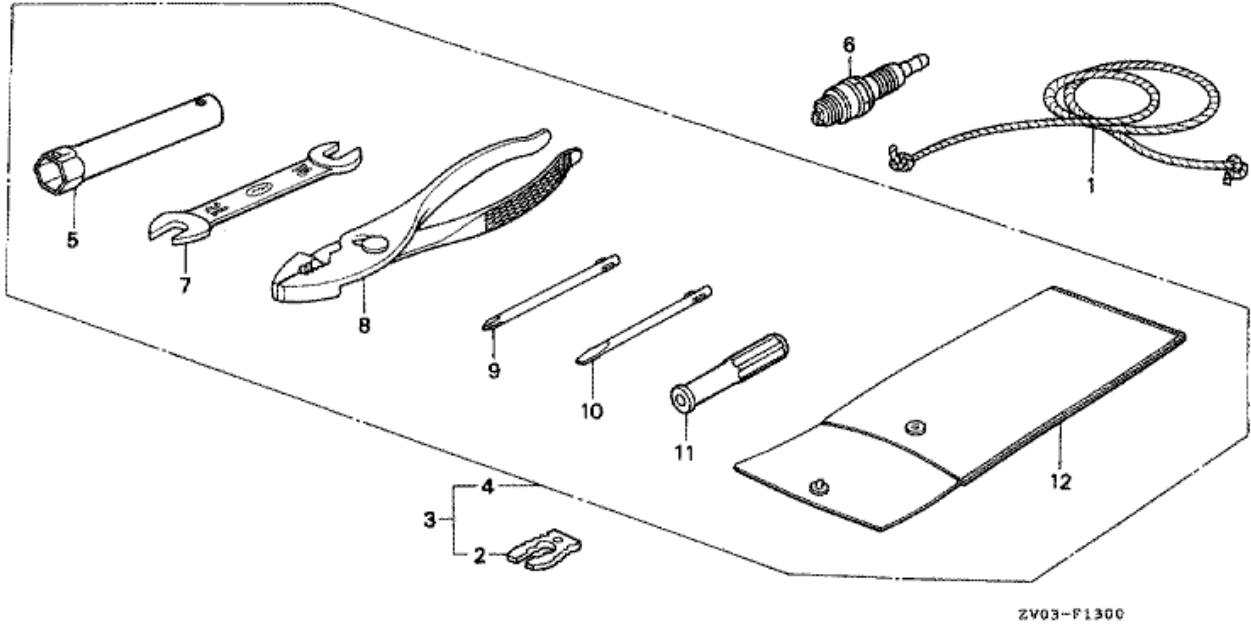

F-13 STARTER ROPE/TOOL

Refnr	Parça Numarası	Açıklama	İlk numara	Son numara	Birim Adedi	Tipler
1	28462ZV0000	ROPE, STARTER			001	LD, SD
4	89000ZV0000	TOOL KIT (###)			001	LD, SD
5	89216896610	WRENCH, SPARK PLUG			001	LD, SD
6	9807354744	PLUG, SPARK (BMR-4A) (NGK)			001	LD, SD
7	9900110120	SPANNER, 10X12			001	LD, SD
8	9900213500	PLIERS, 135			001	LD, SD
9	9900310000	DRIVER 1, PLUS SCREW (NO.2)			001	LD, SD
10	9900330000	DRIVER 3, MINUS SCREW (NO.2)			001	LD, SD
11	9900350000	GRIP, SCREW DRIVER			001	LD, SD
12	9900802000	BAG, TOOL, 200MM			001	LD, SD