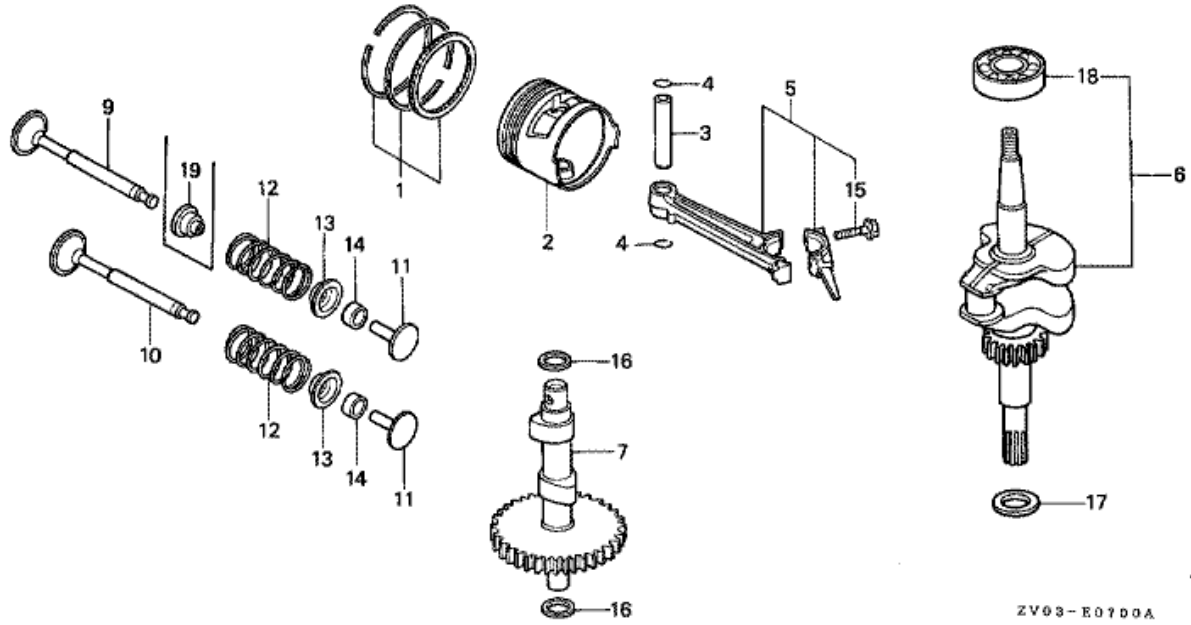

E-7 PISTON/CRANKSHAFT/CAMSHAFT

Refnr	Parça Numarası	Açıklama	İlk numara	Son numara	Birim Adedi	Tipler
1	130A1896003	RING SET, PISTON (STD.) (TEIKOKU)			001	LD, SD
1	130A1896004	RING SET, PISTON (STD.) (NIPPON)			001	LD, SD
1	130B1896003	RING SET, PISTON (0.25) (TEIKOKU)			(1)	LD, SD
1	130B1896004	RING SET, PISTON (0.25) (NIPPON)			(1)	LD, SD
1	130C1896003	RING SET, PISTON (0.50) (TEIKOKU)			(1)	LD, SD
1	130C1896004	RING SET, PISTON (0.50) (NIPPON)			(1)	LD, SD
1	130D1896003	RING SET, PISTON (0.75) (TEIKOKU)			(1)	LD, SD
1	130D1896004	RING SET, PISTON (0.75) (NIPPON)			(1)	LD, SD
2	13101892000	PISTON (STD.)			001	LD, SD
2	13102892000	PISTON (0.25)			(1)	LD, SD
2	13103892000	PISTON (0.50)			(1)	LD, SD
2	13104892000	PISTON (0.75)			(1)	LD, SD
3	13111892000	PIN, PISTON			001	LD, SD
4	13115147000	CLIP, PISTON PIN, 10MM			002	LD, SD
5	13200ZG0000	ROD ASSY., CONNECTING (STD.)		1214438	001	LD, SD
5	13200ZG0305	ROD ASSY., CONNECTING (0.25 UNDER SIZE)		1214438	(1)	LD, SD
6	13310ZV0000	CRANKSHAFT COMP.		1004726	001	LD, SD
7	14111ZV0000	CAMSHAFT COMP.			001	LD, SD
9	14711ZV0000	VALVE, IN.		1242711	001	LD, SD
10	14721ZV0000	VALVE, EX.			001	LD, SD
11	14732ZC0000	LIFTER, VALVE	1008533		002	LD, SD
11	14732ZG0000	LIFTER, VALVE		1008532	002	LD, SD
12	14751896000	SPRING, VALVE			002	LD, SD
13	14771ZG0000	RETAINER, VALVE SPRING			002	LD, SD
14	14801892000	ADJUSTER, TAPPET CLEARANCE (3.15)			(2)	LD, SD
14	14803892000	ADJUSTER, TAPPET CLEARANCE (3.25)			(2)	LD, SD
14	14806892000	ADJUSTER, TAPPET CLEARANCE (3.34)			(2)	LD, SD
14	14809892000	ADJUSTER, TAPPET CLEARANCE (3.43)			(2)	LD, SD
14	14812892000	ADJUSTER, TAPPET CLEARANCE (3.52)			(2)	LD, SD
14	14815892000	ADJUSTER, TAPPET CLEARANCE (3.61)			(2)	LD, SD
14	14818892000	ADJUSTER, TAPPET CLEARANCE (3.72)			(2)	LD, SD
14	14820892000	ADJUSTER, TAPPET CLEARANCE (3.82)			(2)	LD, SD
15	90001ZG0000	BOLT, CONNECTING ROD			002	LD, SD
16	90452ZG0000	WASHER, 12MM			002	LD, SD
17	90454428000	WASHER, THRUST, 20MM			001	LD, SD
18	961006203000	BEARING, RADIAL BALL, 6203			001	LD, SD