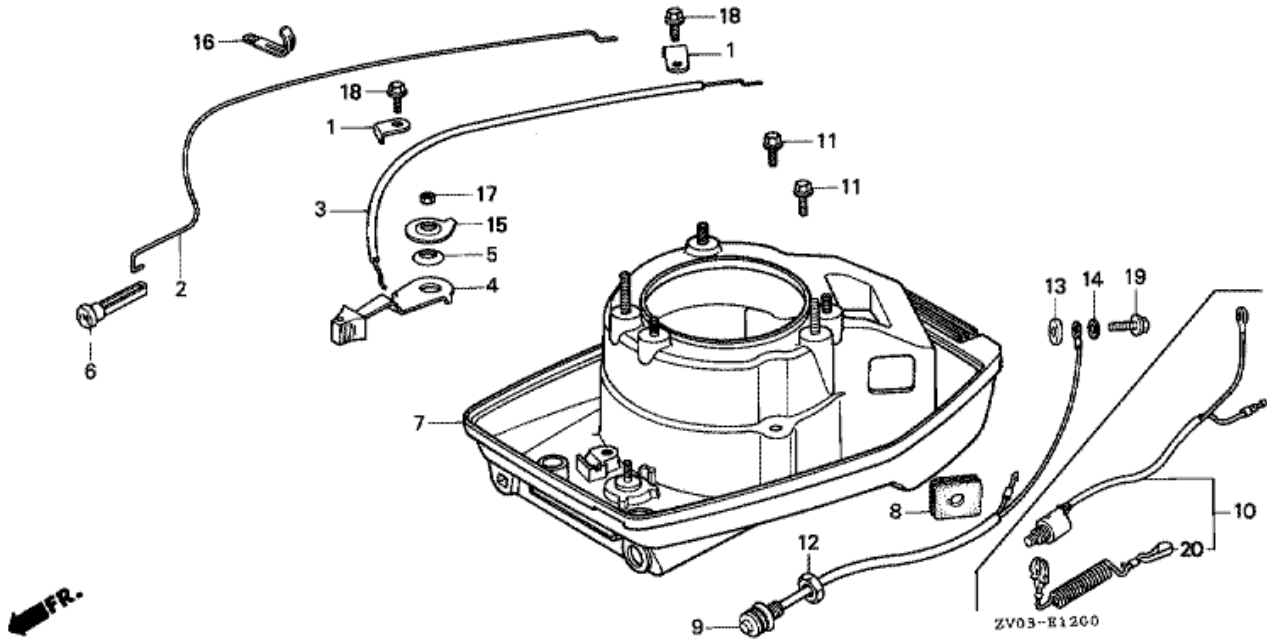

E-12 FAN COVER/THROTTLE LEVER

Refnr	Parça Numarası	Açıklama	İlk numara	Son numara	Birim Adedi	Tipler
1	16576ZV0000	HOLDER, CABLE			002	LD, SD
2	16622ZV0000	ROD, CHOKE			001	LD, SD
3	17910ZV0000	CABLE COMP., THROTTLE			001	LD, SD
4	17931ZV0000	LEVER, THROTTLE			001	LD, SD
5	17932ZV0000	SPRING, LEVER			001	LD, SD
6	17951ZG1000	KNOB, CHOKE			001	LD, SD
7	19610ZV0000	COVER COMP., FAN			001	LD, SD
7	19610ZV0010	COVER COMP., FAN			001	LD, SD
8	19615ZV0000	GROMMET, FAN COVER			001	LD, SD
9	36100ZV0003	SWITCH ASSY., KILL			001	LD, SD
11	90017ZV0000	BOLT, FLANGE, 6X18			003	LD, SD
12	90302921000	NUT, HEX., 16MM			001	LD, SD
13	90401ZV0000	WASHER, FAN COVER			001	LD, SD
14	90445700000	PACKING, FIBER, 6MM			001	LD, SD
15	90481ZV0000	WASHER, CONTROL LEVER			001	LD, SD
16	91403881000	CLIP B, CORD			001	LD, SD
17	90202ZV0000	NUT, CAP, 6MM			001	LD, SD
18	959000601202	BOLT, FLANGE, 6X12			002	LD, SD
19	959000601802	BOLT, FLANGE, 6X18			001	LD, SD