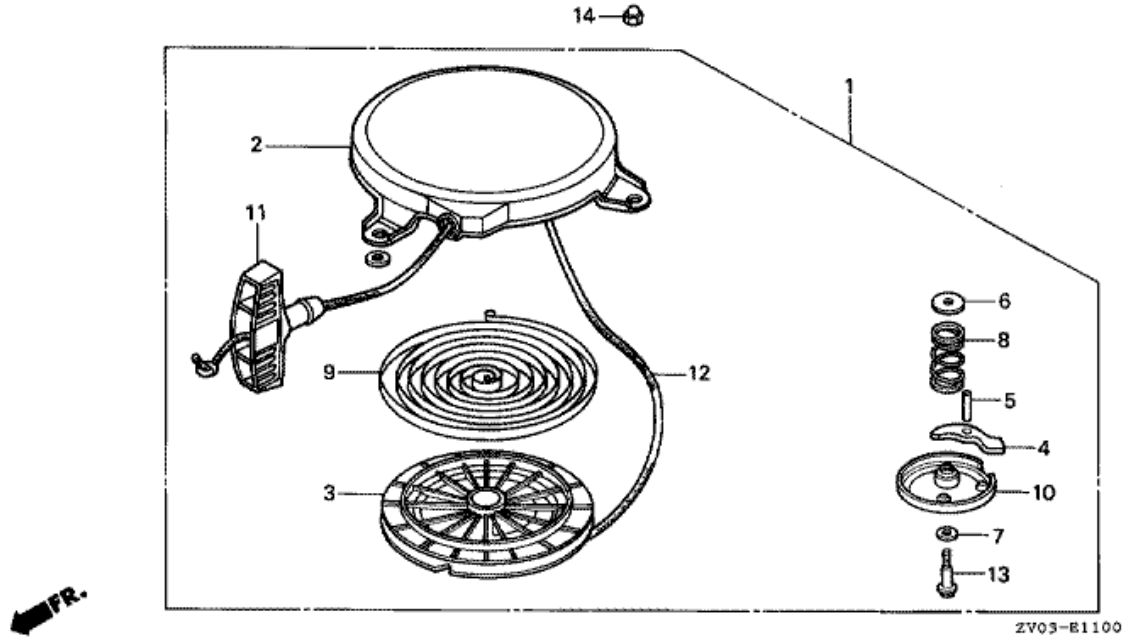

E-11 RECOIL STARTER (1)

Refnr	Parça Numarası	Açıklama	İlk numara	Son numara	Birim Adedi	Tipler
1	28400ZV0003	STARTER ASSY., RECOIL		1213767	001	LD, SD
2	28410ZV0003	CASE COMP., STARTER		1213767	001	LD, SD
3	28420ZG0003	REEL, STARTER			001	LD, SD
4	28422ZG0003	RATCHET, STARTER		1213773	001	LD, SD
5	28423ZV0003	SHAFT, RATCHET		1213767	001	LD, SD
6	28431ZV0003	PLATE A, FRICTION		1213767	001	LD, SD
7	28432ZG0003	PLATE B, FRICTION		1213767	001	LD, SD
8	28441ZV0003	SPRING, FRICTION			001	LD, SD
9	28442ZG0003	SPRING, RETURN		1213767	001	LD, SD
10	28443ZV0003	COVER, REEL STARTER		1213767	001	LD, SD
11	28461ZG0003	GRIP, STARTER		1000441	001	LD, SD
12	28462ZV0003	ROPE, STARTER		1213767	001	LD, SD
13	90003ZV0003	BOLT, REEL COVER		1213767	001	LD, SD
14	90202ZV0000	NUT, CAP, 6MM		1213767	003	LD, SD