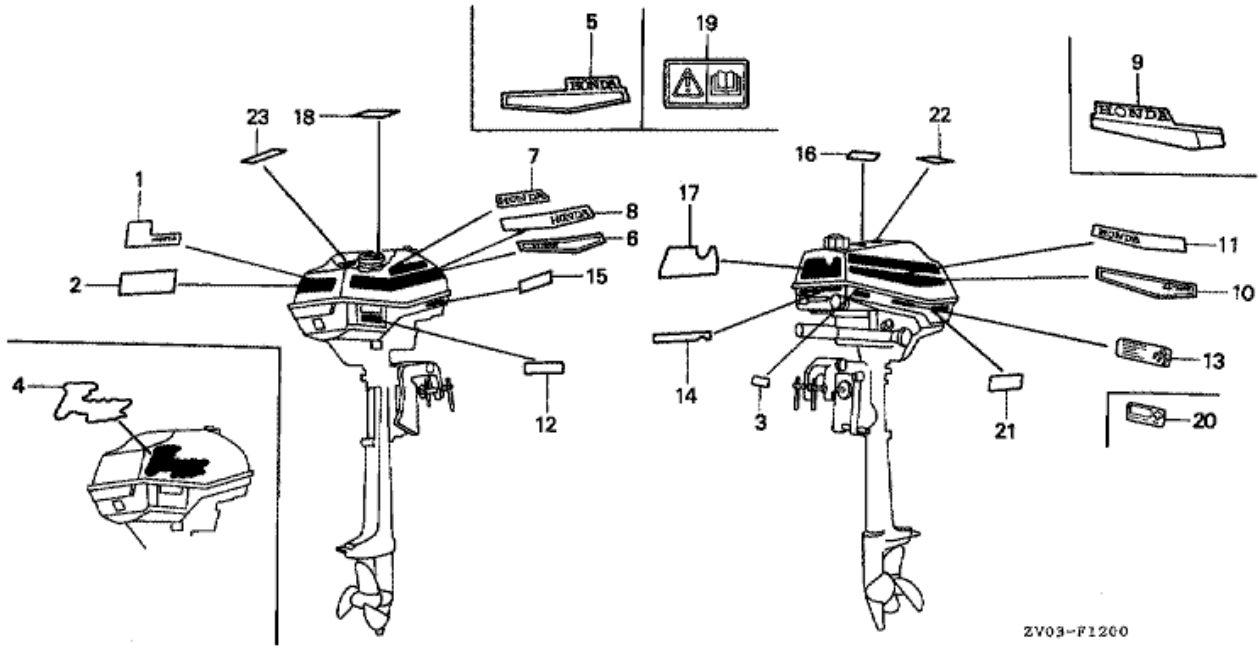

F-12 LABEL

Refnr	Parça Numarası	Açıklama	İlk numara	Son numara	Birim Adedi	Tipler
2	87121ZV0000	EMBLEM, RR.			001	LD, SD
5	87131ZV0600	STRIPE, R. SIDE COVER			001	LD, SD
9	87141ZV0600	STRIPE, L. SIDE COVER			001	LD, SD
12	87521ZV0600	MARK, FUEL COCK (E,F)		1218954	001	LD, SD
13	87531ZV0600	LABEL, OIL CAUTION (ENGLISH/FRENCH)			001	LD, SD
14	87532ZV0600	MARK, INDICATION (E,F)			001	LD, SD
15	87535ZV0600	CAUTION, STORING (E,F)			001	LD, SD
16	87537ZV0600	LABEL, RECOIL CAUTION (E,F)			001	LD, SD
17	87538ZV0600	LABEL, OPERATOR CAUTION (E,F)			001	LD, SD
18	87571ZV0600	MARK, TANK CAUTION (E,F)			001	LD, SD