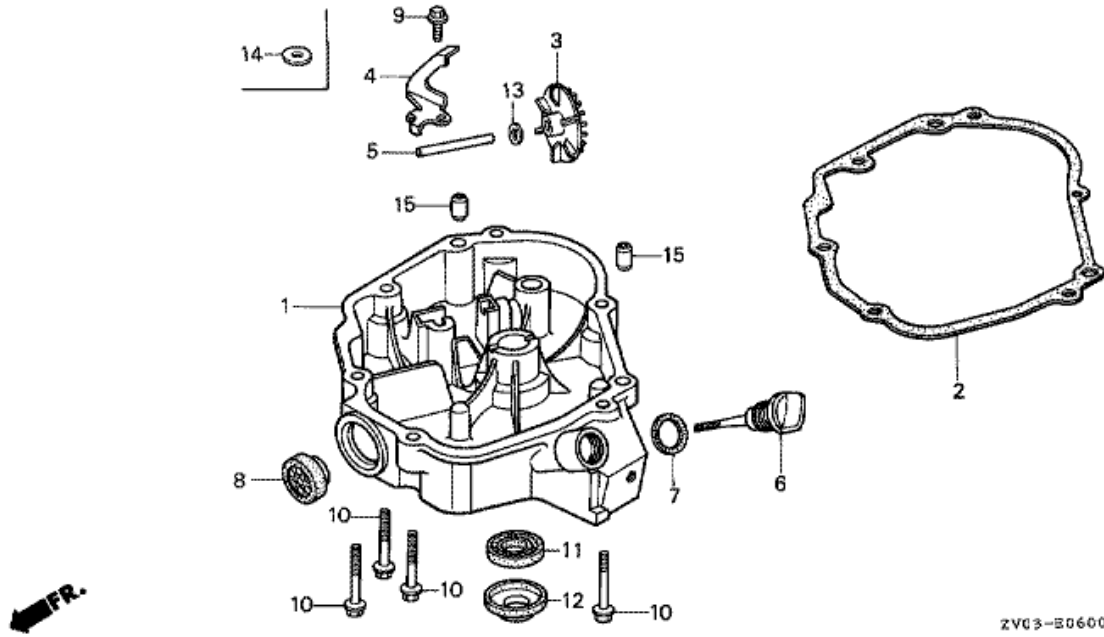

E-6 OIL PAN

Refnr	Parça Numarası	Açıklama	İlk numara	Son numara	Birim Adedi	Tipler
1	11300ZV0000	PAN, OIL			001	LD, SD
2	11381ZV0000	GASKET, CASE COVER		1214165	001	LD, SD
3	15331ZV0000	SLINGER, OIL		1009662	001	LD, SD
3	15331ZV0010	SLINGER, OIL	1009663		001	LD, SD
4	15332ZV0000	GUIDE, OIL	1009663		001	LD, SD
5	15332896700	SHAFT, OIL SLINGER			001	LD, SD
6	15620ZG0010	CAP, OIL FILLER		1230128	001	LD, SD
7	15625ZG0000	PACKING, OIL FILLER CAP			001	LD, SD
8	15661ZV0003	FINDER, OIL LEVEL			001	LD, SD
9	90005896000	BOLT, FLANGE, 5X16			001	LD, SD
10	90015ZV0000	BOLT, FLANGE, 6X28			006	LD, SD
11	91201896701	OIL SEAL, 20X34X6			001	LD, SD
12	91203ZV0003	WATER SEAL, 17X36X5.5			001	LD, SD
13	9410106800	WASHER, PLAIN, 6MM			001	LD, SD
14	9410305800	WASHER, PLAIN, 5MM		1009662	001	LD, SD
15	9430108140	DOWEL PIN, 8X14			002	LD, SD