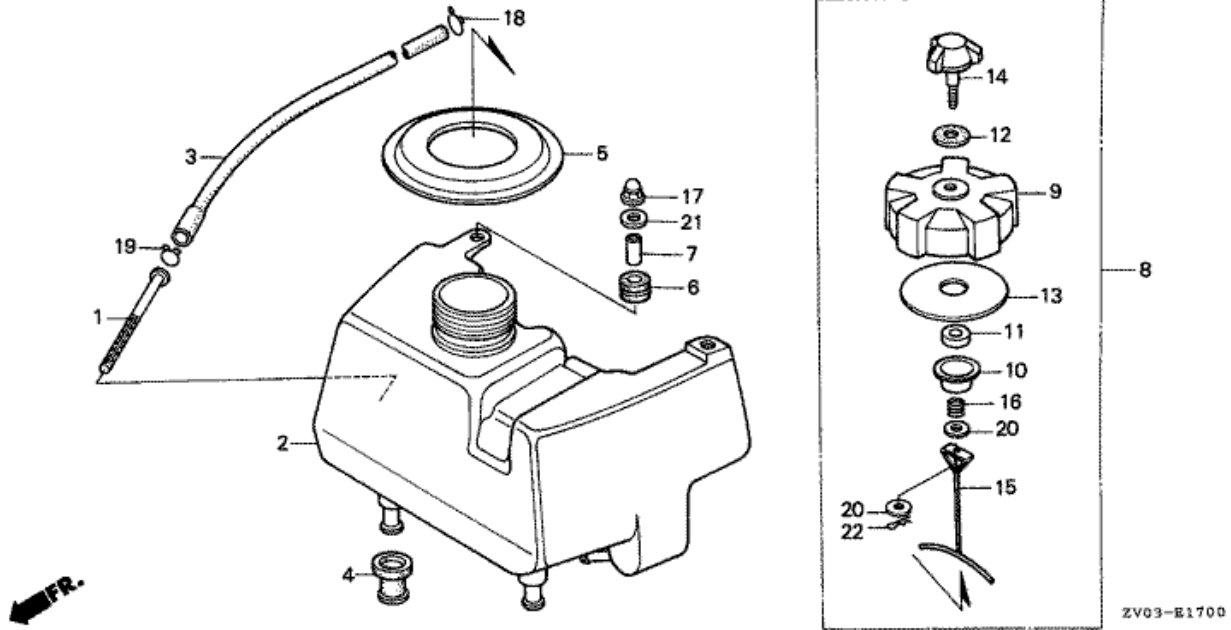

E-17 FUEL TANK

Refnr	Parça Numarası	Açıklama	İlk numara	Son numara	Birim Adedi	Tipler
1	16952ZE6000	STRAINER, FUEL			001	LD, SD
2	17510ZV0010	TANK, FUEL			001	LD, SD
3	17512ZV0000	TUBE, FUEL			001	LD, SD
4	17514ZV0000	RUBBER, TANK MOUNTING (C)			002	LD, SD
5	17515ZV0000	RUBBER A, TANK MOUNTING			001	LD, SD
6	17516ZV0000	RUBBER B, TANK MOUNTING			002	LD, SD
7	17517ZV0000	COLLAR, TANK MOUNTING			002	LD, SD
8	17620ZV0010	CAP ASSY., FUEL TANK			001	LD, SD
9	17621ZV0010	BODY, FUEL CAP			001	LD, SD
10	17622ZV0000	INNER, FUEL CAP			001	LD, SD
11	17623ZV0000	SPONGE, FUEL CAP BREATHER			001	LD, SD
12	17624ZV0000	PACKING, VALVE			001	LD, SD
13	17625ZV0000	PACKING, FUEL CAP			001	LD, SD
14	17626ZV0010	VALVE COMP., BREATHER			001	LD, SD
15	17628ZV0000	LINK, FUEL CAP			001	LD, SD
16	17629ZV0000	SPRING, FUEL CAP			001	LD, SD
17	90202ZV0000	NUT, CAP, 6MM			002	LD, SD
18	90602ZV0000	CLIP, TUBE (B10)			001	LD, SD
19	90604ZV0000	CLIP, TUBE (B12)			001	LD, SD
20	9410104200	WASHER, PLAIN, 4MM			002	LD, SD
21	9410306200	WASHER, PLAIN, 6MM			002	LD, SD
22	9425104000	PIN, LOCK, 4MM			001	LD, SD