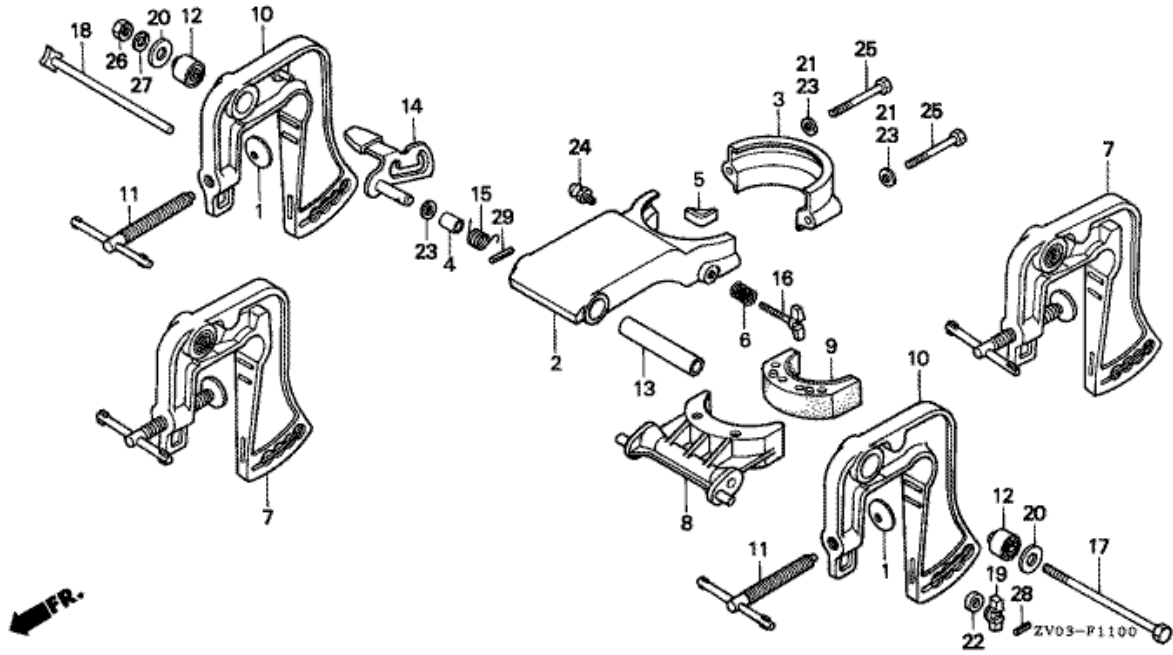

F-11 SWIVEL CASE/STERN BRACKET

Refnr	Parça Numarası	Açıklama	İlk numara	Son numara	Birim Adedi	Tipler
1	50122935000	PLATE, PUSH		1000279	002	LD, SD
2	50201ZV0030ZA	CASE, SWIVEL *B107 *			001	LD, SD
3	50203ZV0000ZA	CAP, SWIVEL CASE *B107 *			001	LD, SD
4	50204ZV0000	COLLAR, SWIVEL CASE			001	LD, SD
5	50212ZV0010	BLOCK, FRICTION			001	LD, SD
6	50233ZV0000	SPRING, FRICTION ADJUSTING			001	LD, SD
8	50302ZV0000	RECEIVER, THRUST			001	LD, SD
9	50303ZV0000	RUBBER COMP., THRUST			001	LD, SD
10	50311ZV0000ZA	BRACKET, L. STERN *B107 *			002	LD, SD
11	50325ZV0000	SCREW COMP., CLAMP			002	LD, SD
12	50333ZV0000	RUBBER, BUSHING		1103159	002	LD, SD
13	50337ZV0000	COLLAR, DISTANCE			001	LD, SD
14	50511ZV0000	ARM COMP., TILT LOCK			001	LD, SD
15	50516ZV0000	SPRING, TILT LOCK			001	LD, SD
16	90106ZV0000	BOLT, SWIVEL CASE			001	LD, SD
17	90107ZV0000	BOLT, HEX., 8X110			001	LD, SD
18	90108ZV0000	BOLT, DIAMOND, 6X110			001	LD, SD
19	90301ZV0000	NUT, WING			001	LD, SD
20	90501ZV0000	WASHER, PLAIN, 8MM			002	LD, SD
22	90512ZV0000	WASHER, PLAIN, 6MM			001	LD, SD
23	90518921000	WASHER, PLAIN, 8MM			001	LD, SD
24	90901881000	NIPPLE, GREASE			001	LD, SD
25	92000080404J	BOLT, HEX., 8X40			002	LD, SD
26	94001082200S	NUT, HEX., 8MM			001	LD, SD
27	9411108400	WASHER, SPRING, 8MM			001	LD, SD
28	9430525083	PIN, SPRING, 2.5X8			001	LD, SD
29	9430525203	PIN, SPRING, 2.5X20			001	LD, SD