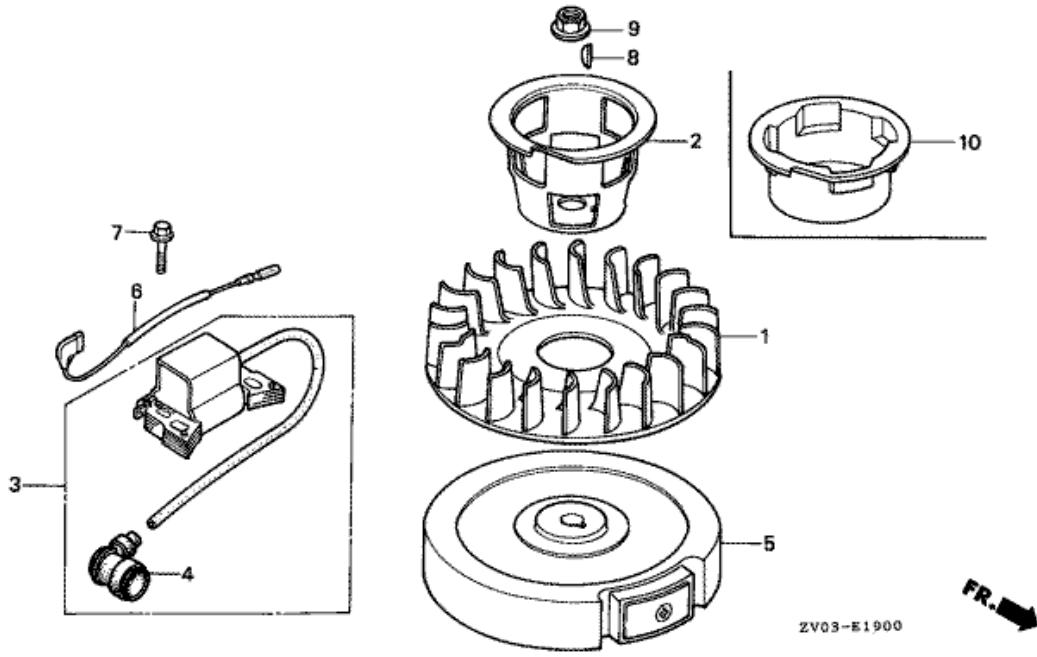

E-19 IGNITION COIL/FLYWHEEL

Refnr	Parça Numarası	Açıklama	İlk numara	Son numara	Birim Adedi	Tipler
1	19511ZG0000	FAN, COOLING			001	LD, SD
2	28451ZV0003	PULLEY, STARTER		1213767	001	LD, SD
3	30500ZV0003	COIL ASSY., IGNITION		1007582	001	LD, SD
3	30500ZV0013	COIL ASSY., IGNITION	1007583		001	LD, SD
4	30700896701	CAP ASSY., NOISE SUPPRESSOR			001	LD, SD
5	31100ZG0920	FLYWHEEL COMP.		1009662	001	LD, SD
5	31100ZV0000	FLYWHEEL COMP.	1009663		001	LD, SD
6	36101ZV0000	CORD, STOP SWITCH			001	LD, SD
7	90121ZV0000	BOLT, FLANGE, 6X25			002	LD, SD
8	90741147000	KEY, WOODRUFF			001	LD, SD
9	9405012020	NUT, FLANGE, 12MM			001	LD, SD