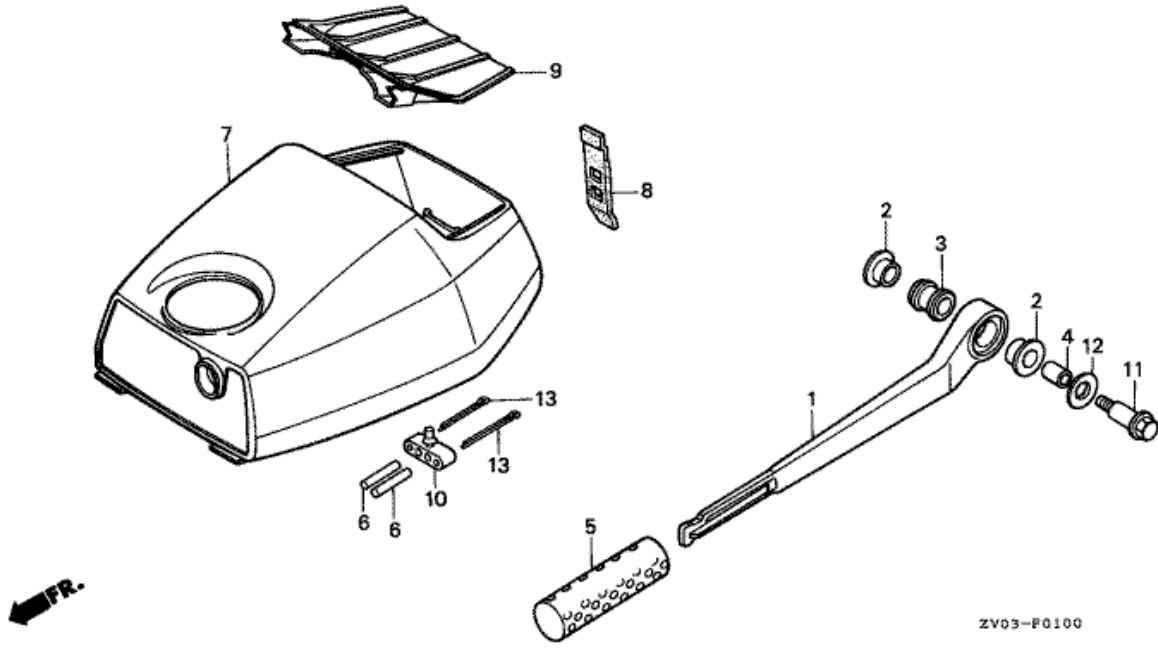

F-1 STEERING HANDLE/ENGINE COVER

Refnr	Parça Numarası	Açıklama	İlk numara	Son numara	Birim Adedi	Tipler
1	53101ZV0000ZA	HANDLE, STEERING *B107 *			001	LD, SD
2	53107ZV0000	COLLAR, HANDLE MOUNTING			002	LD, SD
3	53108ZV0000	RUBBER, HANDLE MOUNTING			001	LD, SD
4	53109ZV0000	COLLAR, DISTANCE			001	LD, SD
5	53165ZV0000	GRIP, LEVER			001	LD, SD
6	58131ZV0000	PIN, SHEAR			002	LD, SD
7	63101ZV0010	COVER, ENGINE			001	LD, SD
8	63103ZV0000	BELT, ENGINE COVER			001	LD, SD
9	63105ZV0000	COVER, TOP			001	LD, SD
10	88111ZV0000	HOLDER, PARTS			001	LD, SD
11	90105ZV0000	BOLT, FLANGE, 8X40			001	LD, SD
12	90508ZV0000	WASHER, 12.5X32			001	LD, SD
13	90757ZV0000	PIN, SPLIT, 3MM			002	LD, SD