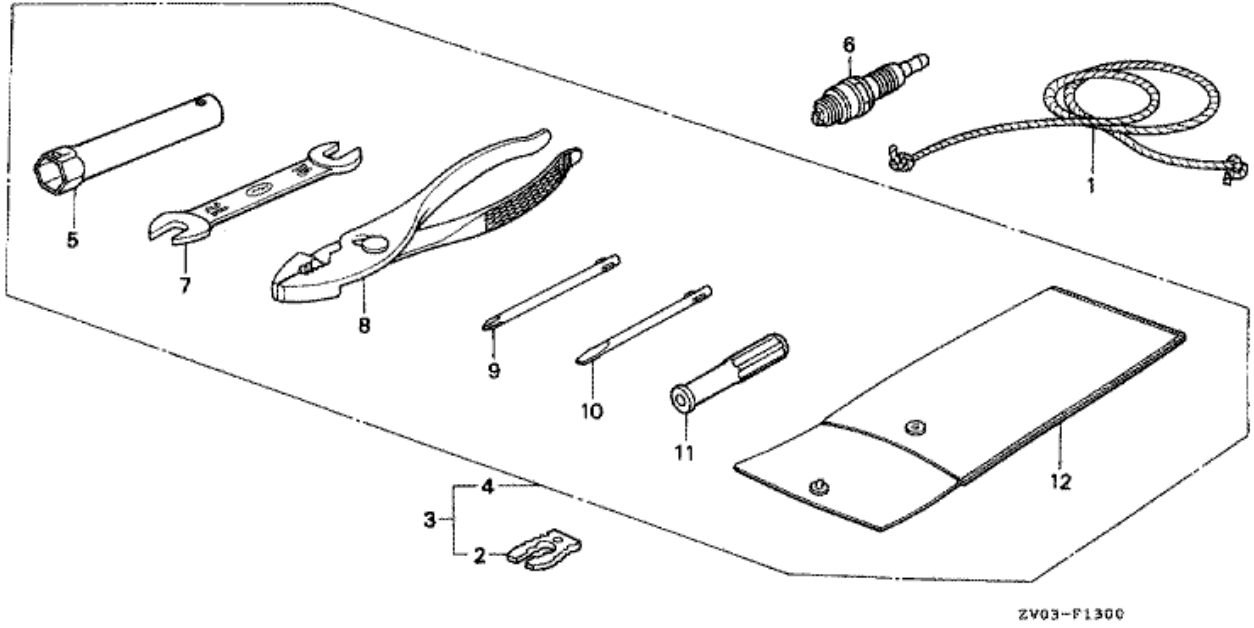

Refnr	Parça Numarası	Açıklama	İlk numara	Son numara	Birim Adedi	Tipler
1	28462ZV0000	ROPE, STARTER			001	SC
4	89000ZV0000	TOOL KIT (###)			001	SC
5	89216896610	WRENCH, SPARK PLUG			001	SC
6	9807354744	PLUG, SPARK (BMR-4A) (NGK)			001	SC
7	9900110120	SPANNER, 10X12			001	SC
8	9900213500	PLIERS, 135			001	SC
9	9900310000	DRIVER 1, PLUS SCREW (NO.2)			001	SC
10	9900330000	DRIVER 3, MINUS SCREW (NO.2)			001	SC
11	9900350000	GRIP, SCREW DRIVER			001	SC
12	9900802000	BAG, TOOL, 200MM			001	SC