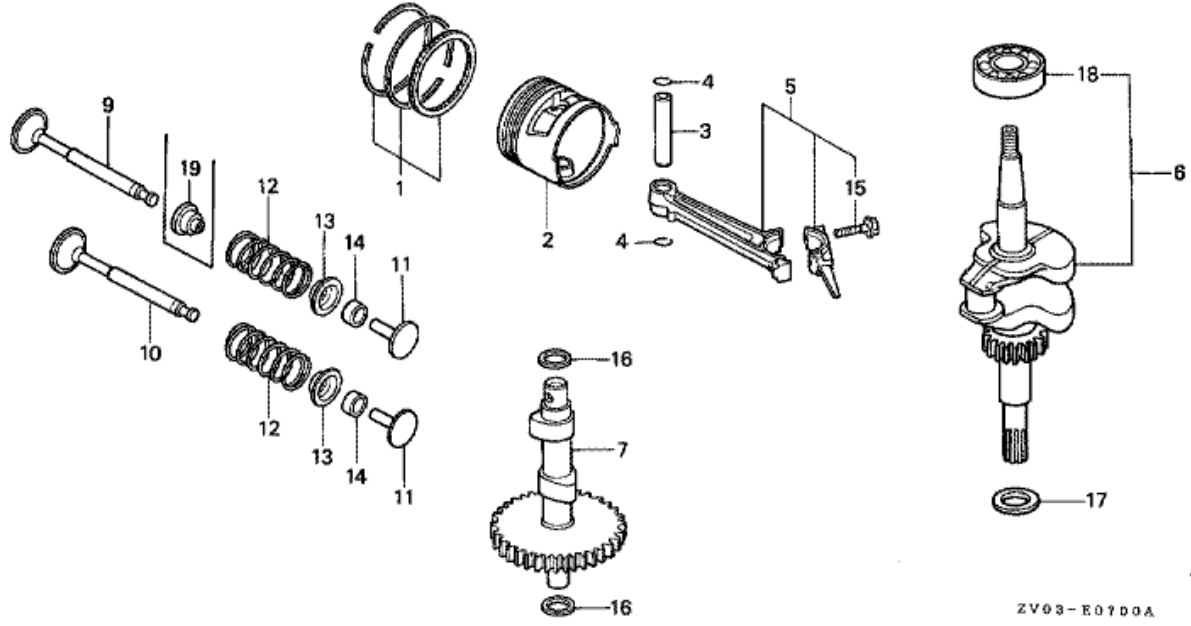

Refnr	Parça Numarası	Açıklama	İlk numara	Son numara	Birim Adedi	Tipler
1	12100ZV0840	BARREL COMP., CYLINDER		1242711	001	SC
2	12133ZV0305	GUIDE, IN. VALVE (OS)	1217270		(2)	SC
3	12211ZV0000	HEAD, CYLINDER		1242711	001	SC
4	12281ZV0000	GASKET, CYLINDER HEAD			001	SC
5	12361ZV0000	COVER, TAPPET ROOM			001	SC
6	12367ZG1013	FILTER, BREATHER			001	SC
7	12370ZV0000	CAP, BREATHER CHAMBER		1004326	001	SC
7	12370ZV0010	CAP COMP., BREATHER CHAMBER	1004327		001	SC
8	12372879000	VALVE, BREATHER			001	SC
9	12373ZV0000	PACKING, BREATHER CAP			001	SC
10	12375ZG1000	GASKET, TAPPET COVER			001	SC
12	15722ZV0000	TUBE A, BREATHER	1004133		001	SC
13	15723ZV0000	TUBE B, BREATHER	1004133		001	SC
14	19631ZV0000	SHROUD			001	SC
15	55102166000	JOINT, OIL TUBE			001	SC
16	90002ZV0000	BOLT, FLANGE, 5X10			002	SC
17	90013ZV0000	BOLT, FLANGE, 6X12			004	SC
18	90063ZV0000	BOLT, STUD, 6X24			002	SC
19	90065ZV0010	BOLT, STUD, 6X46	1002599		002	SC
20	958180603502	BOLT, FLANGE, 6X35	1002599		004	SC
21	90202ZV0000	NUT, CAP, 6MM			002	SC
22	90512921010	WASHER, 6MM	1002599		002	SC
23	91202892004	OIL SEAL, 17X30X6 (NOK)			001	SC
24	9807354744	PLUG, SPARK (BMR-4A) (NGK)			001	SC

Refnr	Parça Numarası	Açıklama	İlk numara	Son numara	Birim Adedi	Tipler
1	11300ZV0000	PAN, OIL			001	SC
2	11381ZV0000	GASKET, CASE COVER		1214165	001	SC
3	15331ZV0010	SLINGER, OIL	1009663		001	SC
4	15332ZV0000	GUIDE, OIL	1009663		001	SC
5	15332896700	SHAFT, OIL SLINGER			001	SC
6	15620ZG0010	CAP, OIL FILLER		1230128	001	SC
7	15625ZG0000	PACKING, OIL FILLER CAP			001	SC
8	15661ZV0003	FINDER, OIL LEVEL			001	SC
9	90005896000	BOLT, FLANGE, 5X16			001	SC
10	90015ZV0000	BOLT, FLANGE, 6X28			006	SC
11	91201896701	OIL SEAL, 20X34X6			001	SC
12	91203ZV0003	WATER SEAL, 17X36X5.5			001	SC
13	9410106800	WASHER, PLAIN, 6MM			001	SC
15	9430108140	DOWEL PIN, 8X14			002	SC