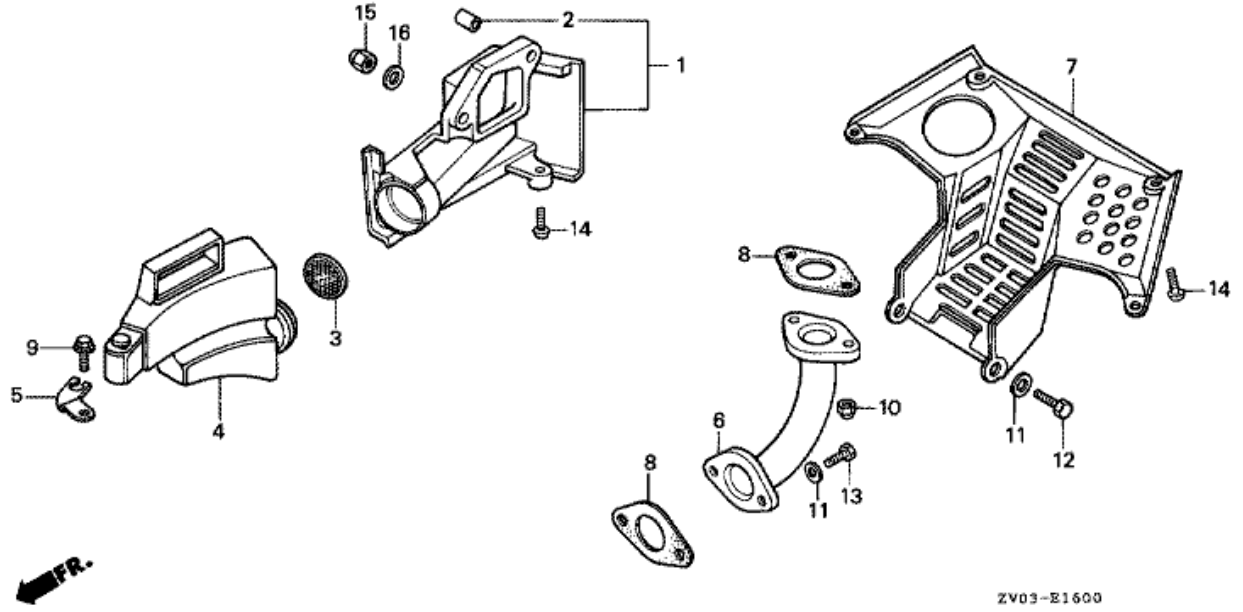

Refnr	Parça Numarası	Açıklama	İlk numara	Son numara	Birim Adedi	Tipler
1	17201ZV0000	GUIDE, AIR			001	SC
2	17202ZV0000	COLLAR, DISTANCE			002	SC
3	17203ZV0000	TRAP, FLAME			001	SC
4	17205ZV0000	CHAMBER, AIR GUIDE		1242711	001	SC
5	17206ZV0000	STAY, AIR GUIDE CHAMBER			001	SC
6	18201ZV0000	PIPE COMP., EX.			001	SC
7	18205ZV0000	PROTECTOR COMP., EX. PIPE			001	SC
8	18211ZV0010	PACKING, EX. PIPE (A)			002	SC
9	90017ZV0000	BOLT, FLANGE, 6X18			001	SC
10	90202ZV0000	NUT, CAP, 6MM			002	SC
11	90504921010	WASHER, PLAIN, 6MM			004	SC
12	92000060124J	BOLT, HEX., 6X12			002	SC
13	92000060164J	BOLT, HEX., 6X16			002	SC
14	90081ZV0000	SCREW, TAPPING, 5X16	1002599		004	SC
15	94021050200S	NUT, CAP, 5MM			002	SC
16	9410105200	WASHER, PLAIN, 5MM			002	SC