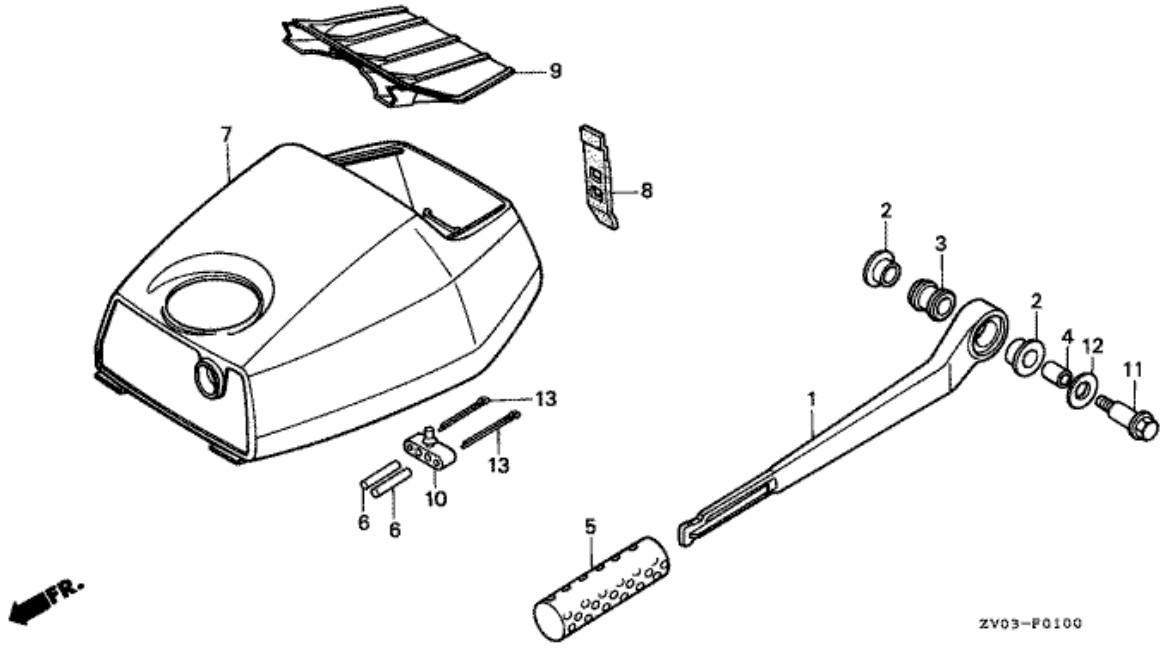

Refnr	Parça Numarası	Açıklama	İlk numara	Son numara	Birim Adedi	Tipler
1	53101ZV0840ZA	HANDLE, STEERING *NH210MC *		1103159	001	SC
2	53107ZV0000	COLLAR, HANDLE MOUNTING			002	SC
3	53108ZV0000	RUBBER, HANDLE MOUNTING			001	SC
4	53109ZV0000	COLLAR, DISTANCE			001	SC
5	53165ZV0000	GRIP, LEVER			001	SC
6	58131ZV0000	PIN, SHEAR			002	SC
7	63101ZV0840ZA	COVER, ENGINE *NH209 *			001	SC
8	63103ZV0000	BELT, ENGINE COVER			001	SC
9	63105ZV0000	COVER, TOP			001	SC
10	88111ZV0000	HOLDER, PARTS			001	SC
11	90105ZV0000	BOLT, FLANGE, 8X40			001	SC
12	90508ZV0000	WASHER, 12.5X32			001	SC
13	90757ZV0000	PIN, SPLIT, 3MM			002	SC