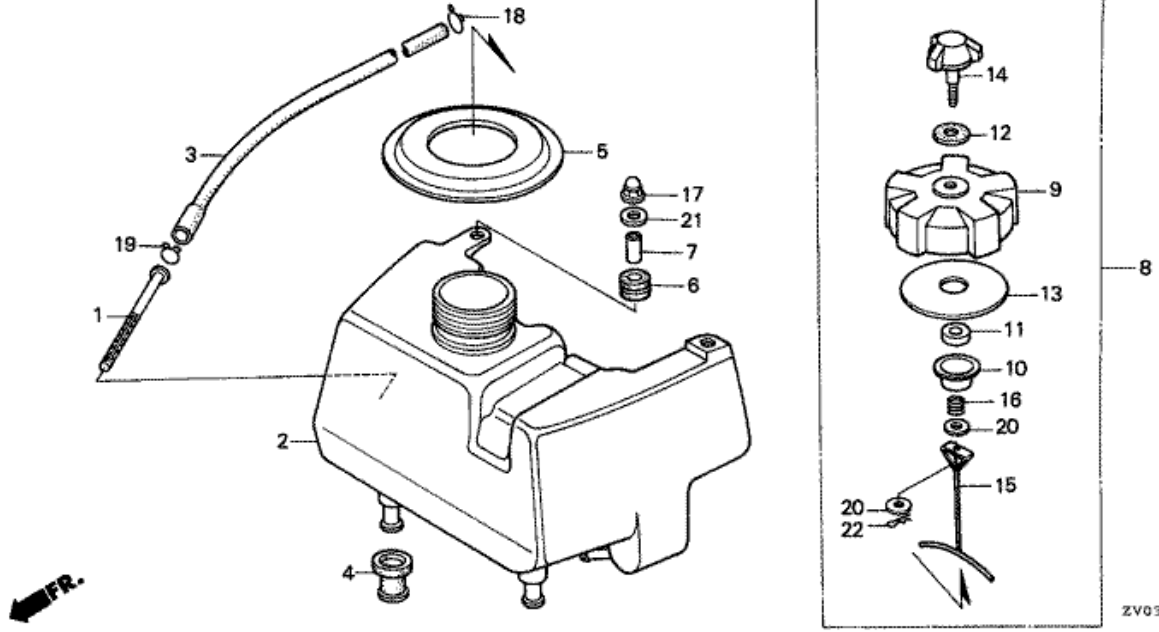

ZV03-E1700

Refnr	Parça Numarası	Açıklama	İlk numara	Son numara	Birim Adedi	Tipler
1	16952ZE6000	STRAINER, FUEL			001	SC
2	17510ZV0010	TANK, FUEL			001	SC
3	17512ZV0000	TUBE, FUEL			001	SC
4	17514ZV0000	RUBBER, TANK MOUNTING (C)			002	SC
5	17515ZV0000	RUBBER A, TANK MOUNTING			001	SC
6	17516ZV0000	RUBBER B, TANK MOUNTING			002	SC
7	17517ZV0000	COLLAR, TANK MOUNTING			002	SC
8	17620ZV0010	CAP ASSY., FUEL TANK			001	SC
9	17621ZV0010	BODY, FUEL CAP			001	SC
10	17622ZV0000	INNER, FUEL CAP			001	SC
11	17623ZV0000	SPONGE, FUEL CAP BREATHER			001	SC
12	17624ZV0000	PACKING, VALVE			001	SC
13	17625ZV0000	PACKING, FUEL CAP			001	SC
14	17626ZV0010	VALVE COMP., BREATHER			001	SC
15	17628ZV0000	LINK, FUEL CAP			001	SC
16	17629ZV0000	SPRING, FUEL CAP			001	SC
17	90202ZV0000	NUT, CAP, 6MM			002	SC
18	90602ZV0000	CLIP, TUBE (B10)			001	SC
19	90604ZV0000	CLIP, TUBE (B12)			001	SC
20	9410104200	WASHER, PLAIN, 4MM			002	SC
21	9410306200	WASHER, PLAIN, 6MM			002	SC
22	9425104000	PIN, LOCK, 4MM			001	SC