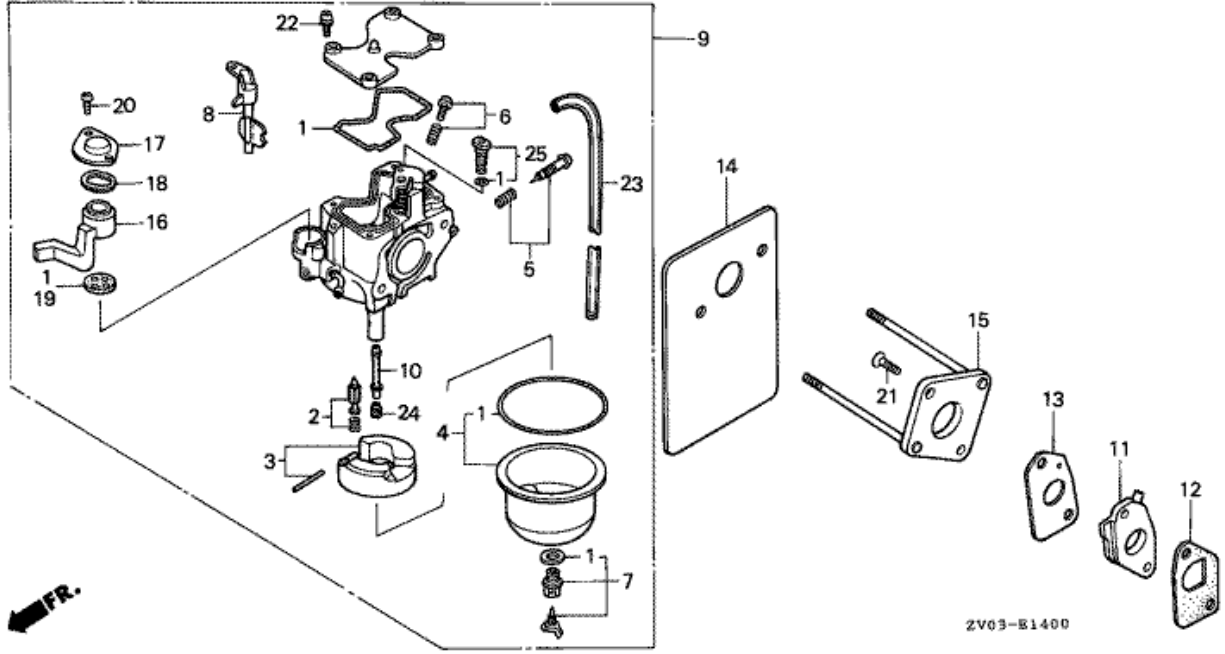

Refnr	Parça Numarası	Açıklama	İlk numara	Son numara	Birim Adedi	Tipler
1	16010ZV0015	GASKET SET	BF22A C		001	SC
2	16011ZE0005	VALVE SET, FLOAT			001	SC
3	16013ZG0811	FLOAT SET			001	SC
4	16015ZV0005	CHAMBER SET, FLOAT			001	SC
5	16016ZE0005	SCREW SET, PILOT			001	SC
6	16016ZV0015	SCREW SET		BF22A C	001	SC
6	16016ZV0025	SCREW SET	BF22A D		001	SC
7	16028ZV0025	SCREW SET	BF22A C		001	SC
8	16044ZV0005	LEVER SET, CHOKE			001	SC
9	16100ZV0055	CARBURETOR ASSY. (BF22A C)	1017218		001	SC
9	16100ZV0065	CARBURETOR ASSY. (BF22A D)	1000647	1100853	001	SC
9	16100ZV0075	CARBURETOR ASSY. (BF22A E)	1100854		001	SC
10	16166ZV0015	NOZZLE, MAIN	BF22A C		001	SC
11	16211ZV0000	INSULATOR, CARBURETOR	1009663		001	SC
12	16212ZV0000	PACKING, INSULATOR	1009663		001	SC
13	16221ZG0010	PACKING, CARBURETOR			001	SC
14	16221ZV0010	GASKET, CARBURETOR		1214165	001	SC
15	16225ZV0000	PLATE, CARBURETOR JOINT			001	SC
16	16953ZV0015	LEVER, COCK	BF09A D		001	SC
17	16954ZV0005	PLATE, LEVER SETTING			001	SC
18	16956ZE1811	SPRING, COCK LEVER			001	SC
19	16957ZE1811	PACKING, FUEL COCK		BF22A E	001	SC
20	93500030080H	SCREW, PAN, 3X8	BF22A B		002	SC
21	93600050200B	SCREW, FLAT, 5X20			002	SC
22	938920401208	SCREW-WASHER, 4X12			004	SC
23	950030907531	TUBE, VINYL, 4.5X8X750 (95003-09001-60M)			001	SC
24	991011870600	JET, MAIN, #60		BF22B C	(1)	SC
24	991011870620	JET, MAIN, #62		BF22B C	(1)	SC
24	991011870650	JET, MAIN, #65	BF22A B		001	SC
25	99204ZE00350	JET SET, PILOT, #35			001	SC