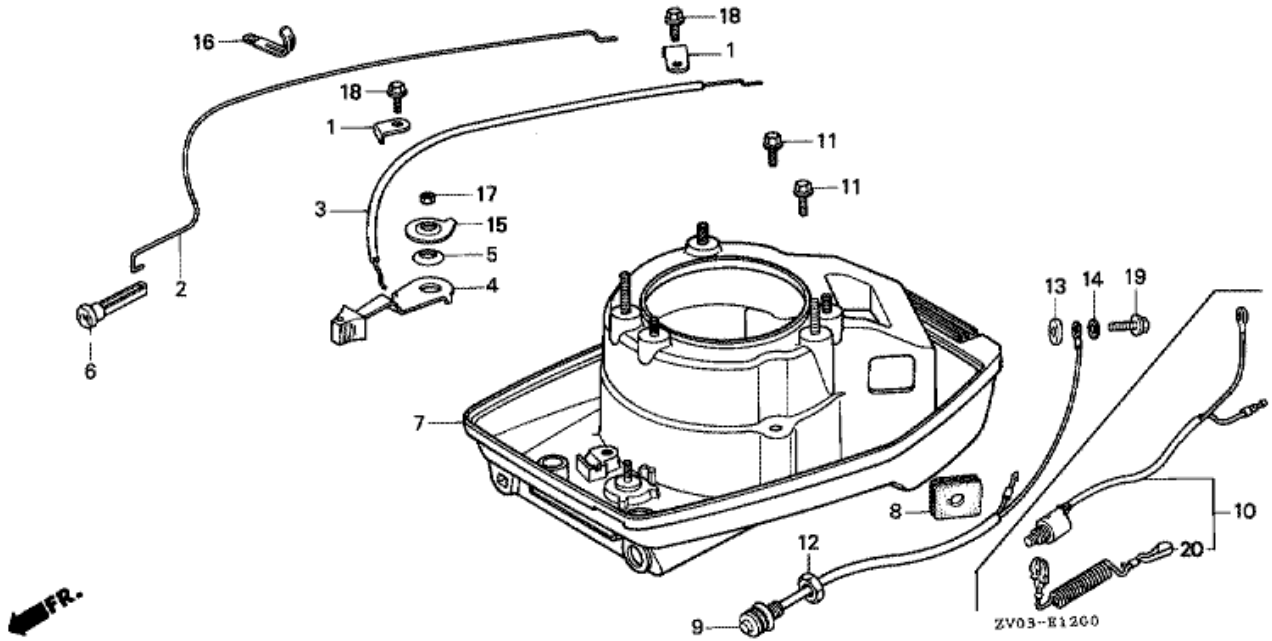

E-12 FAN COVER/THROTTLE LEVER

Refnr	Parça Numarası	Açıklama	İlk numara	Son numara	Birim Adedi	Tipler
1	16576ZV0000	HOLDER, CABLE			002	SC
2	16622ZV0000	ROD, CHOKE			001	SC
3	17910ZV0000	CABLE COMP., THROTTLE			001	SC
4	17931ZV0000	LEVER, THROTTLE			001	SC
5	17932ZV0000	SPRING, LEVER			001	SC
6	17951ZG1000	KNOB, CHOKE			001	SC
7	19610ZV0010	COVER COMP., FAN			001	SC
8	19615ZV0000	GROMMET, FAN COVER			001	SC
9	36100ZV0013	SWITCH ASSY., KILL		1000441	001	SC
9	36100ZV0023	SWITCH ASSY., KILL	1000442		001	SC
11	90017ZV0000	BOLT, FLANGE, 6X18			003	SC
12	90302921000	NUT, HEX., 16MM			001	SC
13	90401ZV0000	WASHER, FAN COVER			001	SC
14	90445700000	PACKING, FIBER, 6MM			001	SC
15	90481ZV0000	WASHER, CONTROL LEVER			001	SC
16	91403881000	CLIP B, CORD			001	SC
17	90202ZV0000	NUT, CAP, 6MM			001	SC
18	959000601202	BOLT, FLANGE, 6X12			002	SC
19	959000601802	BOLT, FLANGE, 6X18			001	SC