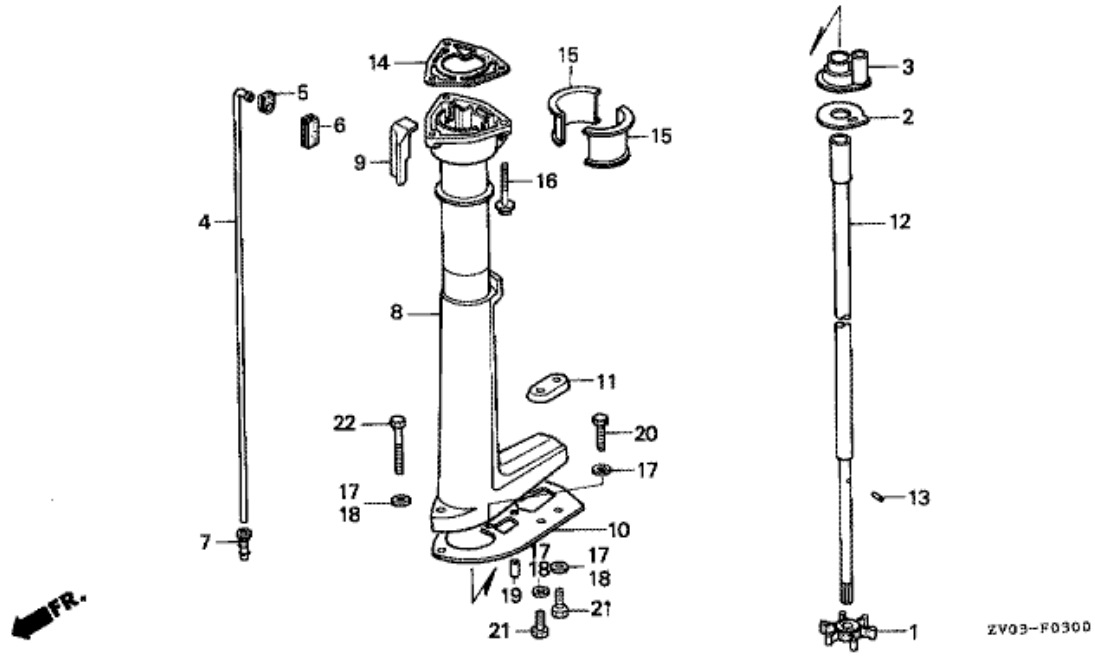

Refnr	Parça Numarası	Açıklama	İlk numara	Son numara	Birim Adedi	Tipler
1	19211ZV0003	IMPELLER, WATER PUMP			001	SC
2	19231ZV0000	COVER, IMPELLER			001	SC
3	19233ZV0000	HOLDER, IMPELLER COVER			001	SC
4	19251ZV0000	TUBE, WATER			001	SC
5	19252ZV0000	RUBBER, WATER SEAL (A)			001	SC
6	19253ZV0000	RUBBER, WATER SEAL (B)			001	SC
7	19254ZV0000	GROMMET, WATER PUMP			001	SC
8	40201ZV0840ZA	CASE, EXTENSION *NH210MC *		1102503	001	SC
9	40203ZV0000	GUIDE, EX.			001	SC
10	40205ZV0840ZA	PLATE, CAVITATION *NH210MC *			001	SC
12	41110ZV0000	SHAFT COMP., VERTICAL			001	SC
13	41122ZV0000	PIN, VERTICAL SHAFT			001	SC
14	50205ZV0000	PACKING, UPPER CASE		1214131	001	SC
15	50211ZV0000	LINER, SWIVEL CASE			002	SC
16	90123ZV0000	BOLT, FLANGE, 6X32			003	SC
17	90504921010	WASHER, PLAIN, 6MM		1103159	003	SC
19	90751ZV0000	DOWEL PIN, 8X17			002	SC
20	92000060124J	BOLT, HEX., 6X12			001	SC
22	92101060354J	BOLT, HEX., 6X35			001	SC