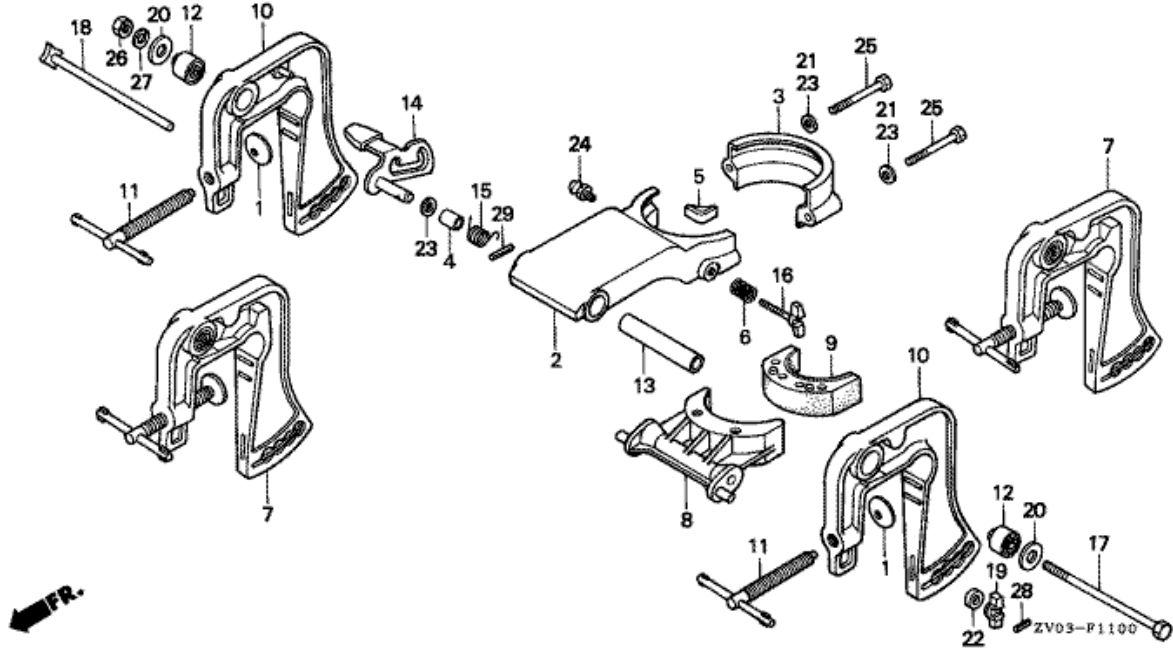

Refnr	Parça Numarası	Açıklama	İlk numara	Son numara	Birim Adedi	Tipler
1	50122935000	PLATE, PUSH		1000279	002	SC
1	50122935010	PLATE, PUSH	1000280		002	SC
2	50201ZV0840ZA	CASE, SWIVEL *NH210MC *		1103159	001	SC
3	50203ZV0840ZA	CAP, SWIVEL CASE *NH210MC *			001	SC
4	50204ZV0000	COLLAR, SWIVEL CASE			001	SC
5	50212ZV0010	BLOCK, FRICTION			001	SC
6	50233ZV0000	SPRING, FRICTION ADJUSTING			001	SC
8	50302ZV0000	RECEIVER, THRUST			001	SC
9	50303ZV0000	RUBBER COMP., THRUST			001	SC
10	50311ZV0840ZA	BRACKET, STERN *NH210MC *		1103159	002	SC
11	50325ZV0000	SCREW COMP., CLAMP			002	SC
11	50325ZV0010	SCREW COMP., CLAMP	1000280		002	SC
12	50333ZV0000	RUBBER, BUSHING		1103159	002	SC
13	50337ZV0000	COLLAR, DISTANCE			001	SC
14	50511ZV0000	ARM COMP., TILT LOCK			001	SC
15	50516ZV0000	SPRING, TILT LOCK			001	SC
16	90106ZV0000	BOLT, SWIVEL CASE			001	SC
17	90107ZV0000	BOLT, HEX., 8X110			001	SC
18	90108ZV0000	BOLT, DIAMOND, 6X110			001	SC
19	90301ZV0000	NUT, WING			001	SC
20	90501ZV0000	WASHER, PLAIN, 8MM			002	SC
22	90512ZV0000	WASHER, PLAIN, 6MM			001	SC
23	90518921000	WASHER, PLAIN, 8MM			001	SC
24	90901881000	NIPPLE, GREASE			001	SC
25	92000080404J	BOLT, HEX., 8X40			002	SC
26	94001082200S	NUT, HEX., 8MM			001	SC
27	9411108400	WASHER, SPRING, 8MM			001	SC
28	9430525083	PIN, SPRING, 2.5X8			001	SC
29	9430525203	PIN, SPRING, 2.5X20			001	SC