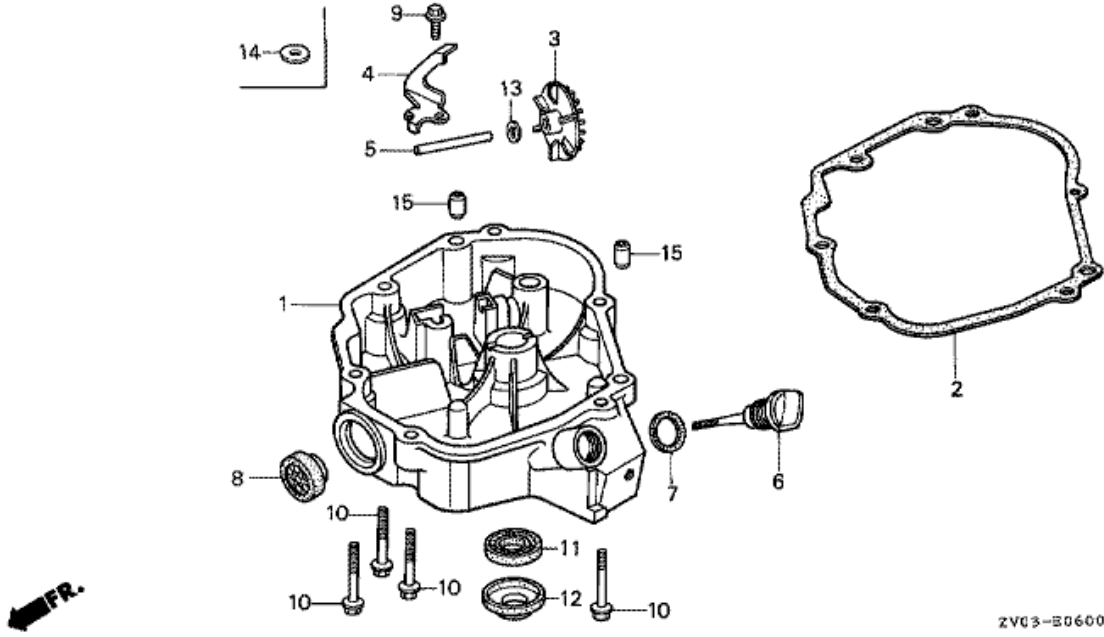

Refnr	Parça Numarası	Açıklama	İlk numara	Son numara	Birim Adedi	Tipler
1	12100ZV0840	BARREL COMP., CYLINDER		1242711	001	SC
2	12133ZV0305	GUIDE, IN. VALVE (OS)	1217270		(2)	SC
3	12211ZV0000	HEAD, CYLINDER		1242711	001	SC
4	12281ZV0000	GASKET, CYLINDER HEAD			001	SC
5	12361ZV0000	COVER, TAPPET ROOM			001	SC
6	12367ZG1013	FILTER, BREATHER			001	SC
7	12370ZV0000	CAP, BREATHER CHAMBER		1004326	001	SC
7	12370ZV0010	CAP COMP., BREATHER CHAMBER	1004327		001	SC
8	12372879000	VALVE, BREATHER			001	SC
9	12373ZV0000	PACKING, BREATHER CAP			001	SC
10	12375ZG1000	GASKET, TAPPET COVER			001	SC
12	15722ZV0000	TUBE A, BREATHER	1004133		001	SC
13	15723ZV0000	TUBE B, BREATHER	1004133		001	SC
14	19631ZV0000	SHROUD			001	SC
15	55102166000	JOINT, OIL TUBE			001	SC
16	90002ZV0000	BOLT, FLANGE, 5X10			002	SC
17	90013ZV0000	BOLT, FLANGE, 6X12			004	SC
18	90063ZV0000	BOLT, STUD, 6X24			002	SC
19	90065ZV0010	BOLT, STUD, 6X46	1002599		002	SC
20	958180603502	BOLT, FLANGE, 6X35	1002599		004	SC
21	90202ZV0000	NUT, CAP, 6MM			002	SC
22	90512921010	WASHER, 6MM	1002599		002	SC
23	91202892004	OIL SEAL, 17X30X6 (NOK)			001	SC
24	9807354744	PLUG, SPARK (BMR-4A) (NGK)			001	SC