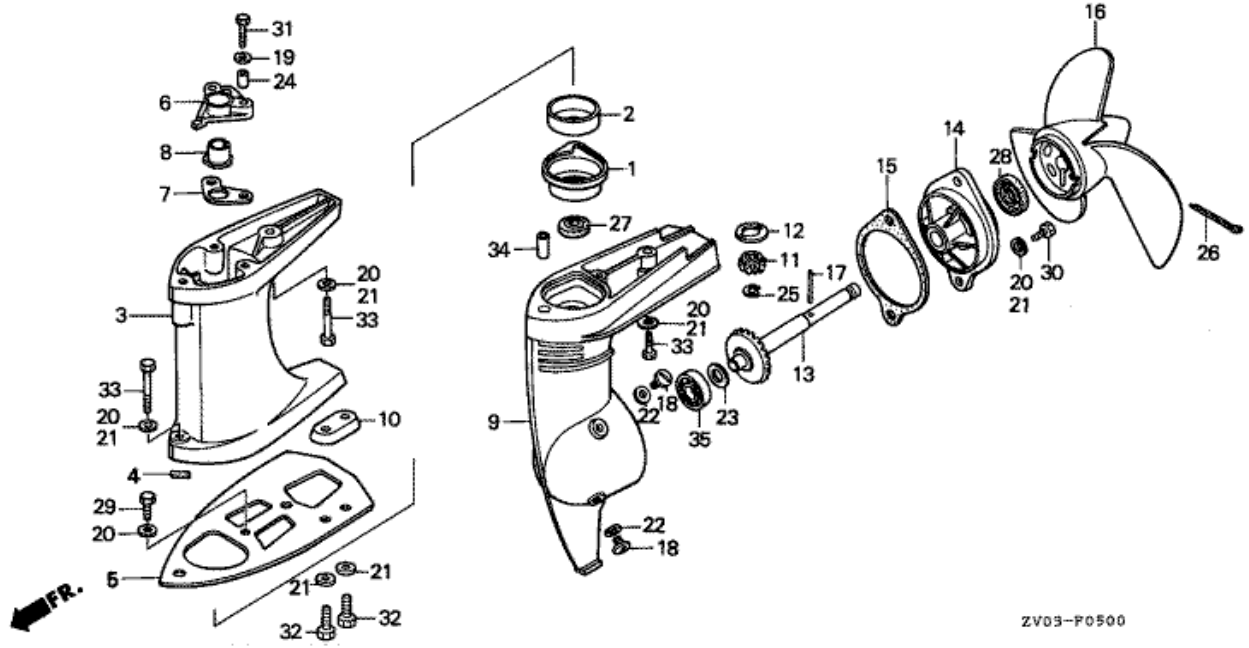

Refnr	Parça Numarası	Açıklama	İlk numara	Son numara	Birim Adedi	Tipler
1	19221ZV0010	HOUSING, IMPELLER	1016441		001	SC
2	19223ZV0010	LINER, PUMP	1000763		001	SC
9	41101ZV0840ZA	CASE COMP., GEAR *NH210MC *		1100077	001	SC
11	41131ZV0000	PINION, BEVEL			001	SC
12	41135ZV0000	WASHER, PINION THRUST			001	SC
13	41160ZV0000	SHAFT COMP., PROPELLER			001	SC
14	41201ZV0840ZA	HOLDER COMP., PROPELLER SHAFT *NH210MC *		1102263	001	SC
15	41281ZV0000	PACKING, PROPELLER SHAFT HOLDER		1214188	001	SC
16	58130ZV0840ZA	PROPELLER COMP., THREE BLADES *NH209 *		1103109	001	SC
17	58131ZV0000	PIN, SHEAR			001	SC
18	90105921000	BOLT, OIL CHECK			002	SC
20	90504921010	WASHER, PLAIN, 6MM			006	SC
22	90507921000	WASHER, NYLON, 8MM			002	SC
23	90531ZV0000	WASHER, GEAR (A) (1.00)			001	SC
23	90532ZV0000	WASHER, GEAR (B) (1.05)			001	SC
23	90533ZV0000	WASHER, GEAR (C) (1.10)			001	SC
23	90534ZV0000	WASHER, GEAR (D) (1.15)			001	SC
23	90535ZV0000	WASHER, GEAR (E) (1.20)			001	SC
25	90755SB2000	E-RING, 6MM			001	SC
26	90757ZV0000	PIN, SPLIT, 3MM			001	SC
27	91251ZV0003	WATER SEAL, 11X21X8			001	SC
28	91253ZV0003	WATER SEAL, 11X21X8			001	SC
30	92000060164J	BOLT, HEX., 6X16			002	SC
33	92101060354J	BOLT, HEX., 6X35			001	SC
35	961006000000	BEARING, RADIAL BALL, 6000			001	SC