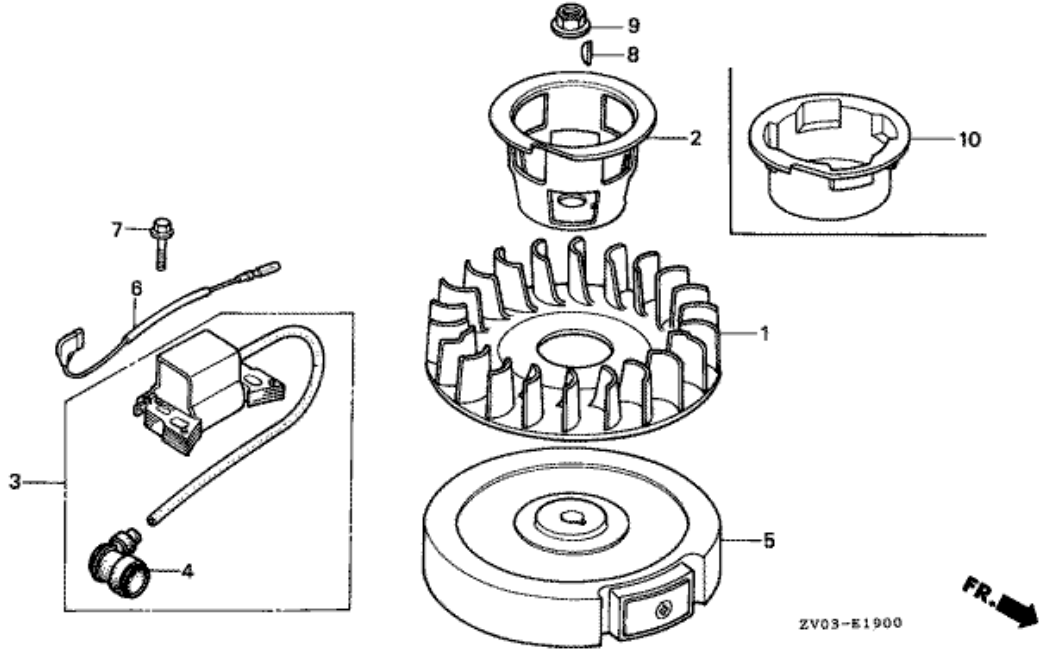

Refnr	Parça Numarası	Açıklama	İlk numara	Son numara	Birim Adedi	Tipler
1	19511ZG0000	FAN, COOLING			001	SC
2	28451ZV0003	PULLEY, STARTER		1213767	001	SC
3	30500ZV0013	COIL ASSY., IGNITION	1007583		001	SC
4	30700896701	CAP ASSY., NOISE SUPPRESSOR			001	SC
5	31100ZV0000	FLYWHEEL COMP.	1009663		001	SC
5	31100ZV0010	FLYWHEEL COMP.	1000647		001	SC
6	36101ZV0000	CORD, STOP SWITCH			001	SC
7	90121ZV0000	BOLT, FLANGE, 6X25			002	SC
8	90741147000	KEY, WOODRUFF			001	SC
9	9405012020	NUT, FLANGE, 12MM			001	SC