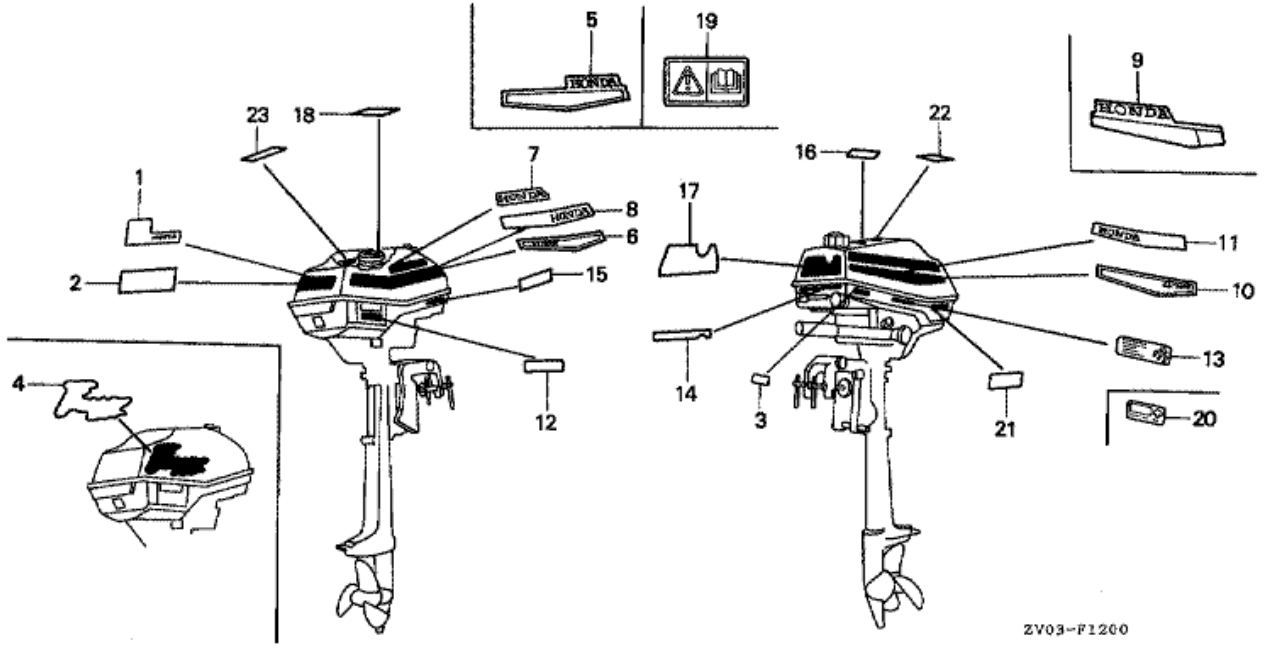

F-12 LABEL

ZV03-F1200

Refnr	Parça Numarası	Acıklama	İlk numara	Son numara	Birim Adedi	Tipler
2	87121ZV0840	MARK, RR. EMBLEM			001	SC
6	87131ZV0841	MARK, R. LOWER SIDE STRIPE			001	SC
8	87132ZV0840	MARK, R. UPPER SIDE STRIPE			001	SC
10	87141ZV0841	MARK, L. LOWER SIDE STRIPE			001	SC
11	87142ZV0840	MARK, L. UPPER SIDE STRIPE			001	SC
12	87521ZV0600	MARK, FUEL COCK (E,F)		1218954	001	SC
13	87531ZV0850	LABEL, OIL CAUTION			001	SC
14	87532ZV0850	MARK, INDICATION			001	SC
15	87535ZV0850	CAUTION, STORING			001	SC
16	87537ZV0600	LABEL, RECOIL CAUTION (E,F)			001	SC
17	87538ZV0850	CAUTION, OPERATOR			001	SC
18	87571ZV0850	MARK, TANK CAUTION			001	SC