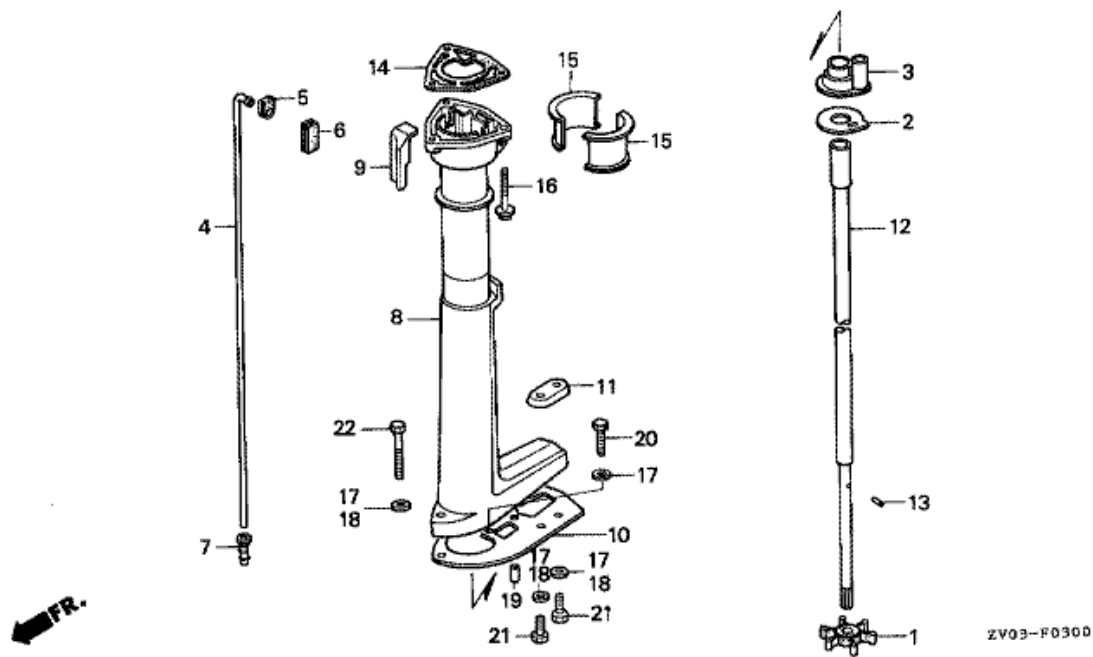

F-3 EXTENSION CASE/VERTICAL SHAFT

Refnr	Parça Numarası	Açıklama	İlk numara	Son numara	Birim Adedi	Tipler
1	19211ZV0003	IMPELLER, WATER PUMP			001	SD, LD
2	19231ZV0000	COVER, IMPELLER			001	SD, LD
3	19233ZV0000	HOLDER, IMPELLER COVER			001	SD, LD
4	19251ZV0000	TUBE, WATER			001	SD
4	19251ZV0700	TUBE, WATER			001	LD
5	19252ZV0000	RUBBER, WATER SEAL (A)			001	SD, LD
6	19253ZV0000	RUBBER, WATER SEAL (B)			001	SD, LD
7	19254ZV0000	GROMMET, WATER PUMP			001	SD, LD
8	40201ZV0840ZA	CASE, EXTENSION *NH210MC *		1102503	001	SD
8	40201ZV0841ZA	CASE, EXTENSION *NH210MC *	1102504	1103159	001	SD, LD
8	40201ZV0842ZA	CASE, EXTENSION *NH210MC *	1100110		001	SD, LD
9	40203ZV0000	GUIDE, EX.			001	SD
10	40205ZV0841ZA	PLATE, CAVITATION *NH210MC *		1102322	001	SD
10	40205ZV0842ZA	PLATE, CAVITATION *NH210MC *	1102323		001	SD
11	41106935811	METAL COMP., ANODE		1103159	001	SD
11	41106935812	METAL COMP., ANODE			001	SD
12	41110ZV0000	SHAFT COMP., VERTICAL			001	SD
12	41110ZV0700	SHAFT COMP., VERTICAL			001	LD
13	41122ZV0000	PIN, VERTICAL SHAFT			001	SD, LD
14	50205ZV0000	PACKING, UPPER CASE		1214131	001	SD, LD
14	50205ZV0850	PACKING, UPPER CASE			001	SD, LD
15	50211ZV0000	LINER, SWIVEL CASE			002	SD, LD
16	90123ZV0000	BOLT, FLANGE, 6X32			003	SD, LD
17	90504921010	WASHER, PLAIN, 6MM		1103159	003	SD
17	90504921010	WASHER, PLAIN, 6MM	1103160		001	SD
18	90506ZV4000	WASHER, PLAIN, 6MM	1103160		003	SD
18	90506ZV4000	WASHER, PLAIN, 6MM			001	SD, LD
19	90751ZV0000	DOWEL PIN, 8X17			002	SD
20	92101060124J	BOLT, HEX., 6X12			001	SD
21	90127ZV4000	BOLT, HEX., 6X16	1103160		002	SD
21	92101060144J	BOLT, HEX., 6X14		1103159	002	SD
22	90113ZV0000	BOLT, HEX., 6X35			001	SD, LD