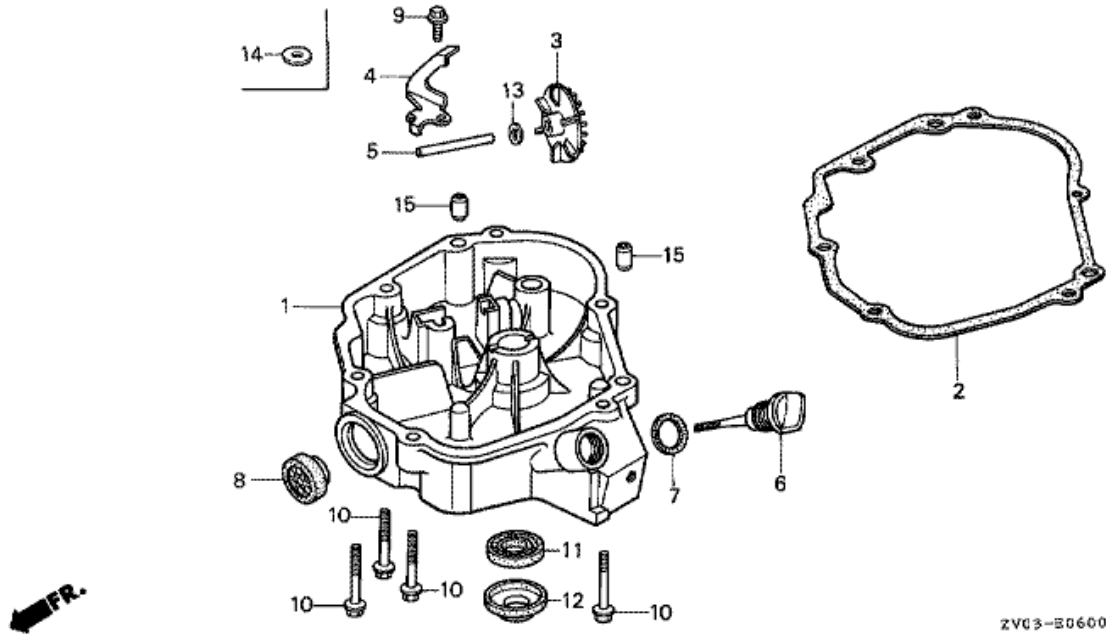

E-6 OIL PAN

Refnr	Parça Numarası	Açıklama	İlk numara	Son numara	Birim Adedi	Tipler
1	11300ZV0000	PAN, OIL			001	SD, LD
2	11381ZV0000	GASKET, CASE COVER		1214165	001	SD, LD
3	15331ZV0010	SLINGER, OIL	1009663		001	SD, LD
4	15332ZV0000	GUIDE, OIL	1009663		001	SD, LD
5	15332896700	SHAFT, OIL SLINGER			001	SD, LD
6	15620ZG0010	CAP, OIL FILLER		1230128	001	SD, LD
7	15625ZG0000	PACKING, OIL FILLER CAP			001	SD, LD
8	15661ZV0003	FINDER, OIL LEVEL			001	SD, LD
9	90005896000	BOLT, FLANGE, 5X16			001	SD, LD
10	90015ZV0000	BOLT, FLANGE, 6X28			006	SD, LD
11	91201896701	OIL SEAL, 20X34X6			001	SD, LD
12	91203ZV0003	WATER SEAL, 17X36X5.5			001	SD, LD
13	9410106800	WASHER, PLAIN, 6MM			001	SD, LD
15	9430108140	DOWEL PIN, 8X14			002	SD, LD