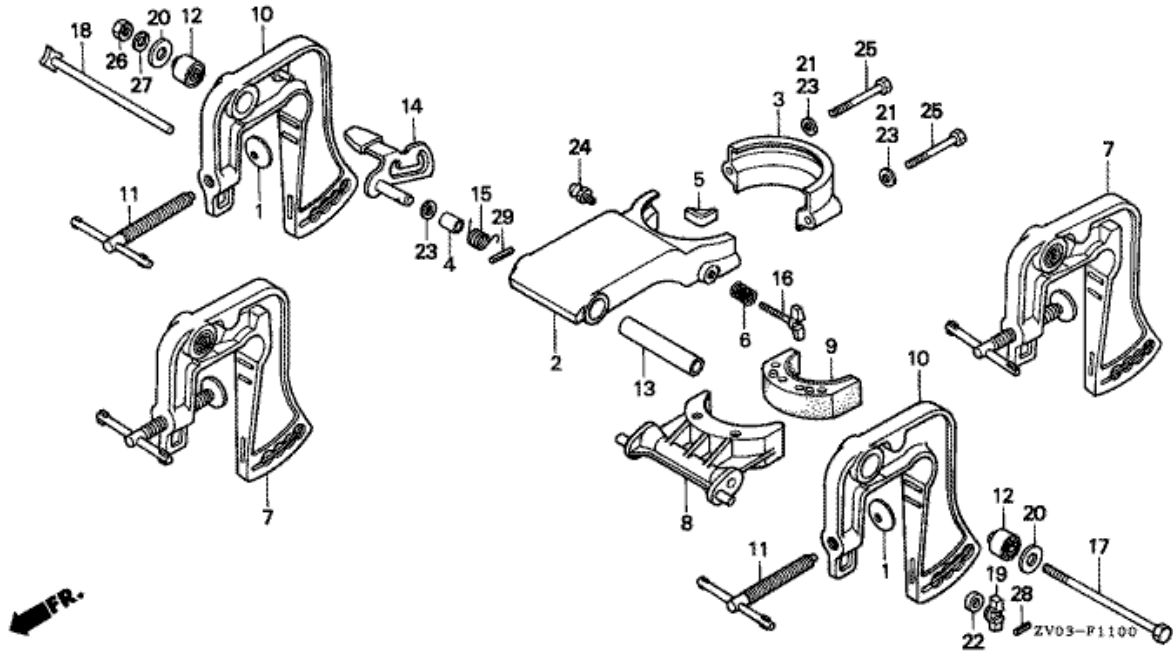

F-11 SWIVEL CASE/STERN BRACKET

Refnr	Parça Numarası	Açıklama	İlk numara	Son numara	Birim Adedi	Tipler
1	50122935010	PLATE, PUSH	1000280		002	SD, LD
2	50201ZV0840ZA	CASE, SWIVEL *NH210MC *		1103159	001	SD, LD
2	50201ZV0841ZA	CASE, SWIVEL *NH210MC *	1103160		001	SD, LD
3	50203ZV0840ZA	CAP, SWIVEL CASE *NH210MC *			001	SD, LD
3	50203ZV0841ZA	CAP, SWIVEL CASE *NH210MC *	1103160		001	SD, LD
4	50204ZV0000	COLLAR, SWIVEL CASE			001	SD, LD
5	50212ZV0010	BLOCK, FRICTION			001	SD, LD
6	50233ZV0000	SPRING, FRICTION ADJUSTING			001	SD, LD
7	50300ZV0841ZA	BRACKET COMP., STERN *NH210MC *			002	SD, LD
8	50302ZV0000	RECEIVER, THRUST			001	SD, LD
9	50303ZV0000	RUBBER COMP., THRUST			001	SD, LD
10	50311ZV0840ZA	BRACKET, STERN *NH210MC *		1103159	002	SD, LD
11	50325ZV0010	SCREW COMP., CLAMP	1000280		002	SD, LD
12	50333ZV0000	RUBBER, BUSHING		1103159	002	SD, LD
13	50337ZV0000	COLLAR, DISTANCE			001	SD, LD
14	50511ZV0000	ARM COMP., TILT LOCK			001	SD, LD
15	50516ZV0000	SPRING, TILT LOCK			001	SD, LD
16	90106ZV0000	BOLT, SWIVEL CASE			001	SD, LD
17	90107ZV0000	BOLT, HEX., 8X110			001	SD, LD
18	90108ZV0000	BOLT, DIAMOND, 6X110			001	SD, LD
19	90301ZV0000	NUT, WING			001	SD, LD
20	90501ZV0000	WASHER, PLAIN, 8MM			002	SD, LD
21	90507ZV4000	WASHER, PLAIN, 8MM			002	SD, LD
22	90512ZV0000	WASHER, PLAIN, 6MM			001	SD, LD
23	90518921000	WASHER, PLAIN, 8MM			001	SD, LD
24	90901ZV4000	NIPPLE, GREASE			001	SD, LD
25	90116881000	BOLT, HEX., 8X40			002	SD, LD
26	94001084900S	NUT, HEX., 8MM			001	SD, LD
27	9411108400	WASHER, SPRING, 8MM			001	SD, LD
28	9430525083	PIN, SPRING, 2.5X8			001	SD, LD
29	9430525203	PIN, SPRING, 2.5X20			001	SD, LD