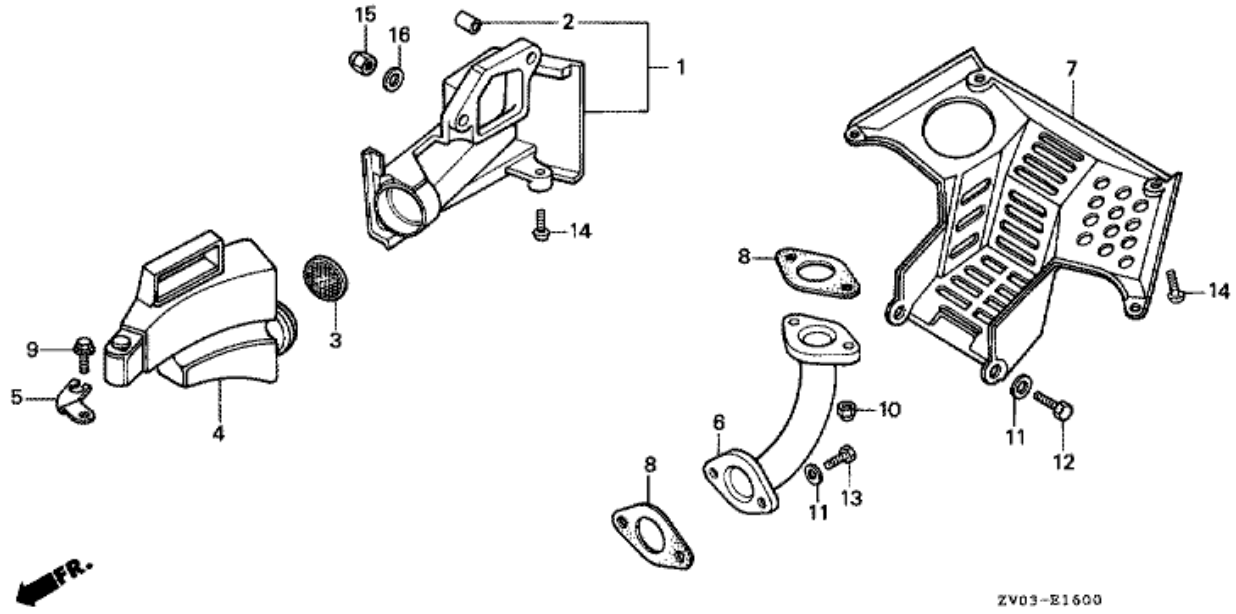

E-16 AIR GUIDE/EXHAUST PIPE

Refnr	Parça Numarası	Açıklama	İlk numara	Son numara	Birim Adedi	Tipler
1	17201ZV0000	GUIDE, AIR			001	SD, LD
2	17202ZV0000	COLLAR, DISTANCE			002	SD, LD
3	17203ZV0000	TRAP, FLAME			001	SD, LD
4	17205ZV0000	CHAMBER, AIR GUIDE		1242711	001	SD, LD
5	17206ZV0000	STAY, AIR GUIDE CHAMBER			001	SD, LD
6	18201ZV0000	PIPE COMP., EX.			001	SD, LD
7	18205ZV0000	PROTECTOR COMP., EX. PIPE			001	SD, LD
8	18211ZV0010	PACKING, EX. PIPE (A)			002	SD, LD
9	90017ZV0000	BOLT, FLANGE, 6X18			001	SD, LD
10	90202ZV0000	NUT, CAP, 6MM			002	SD, LD
11	90504921010	WASHER, PLAIN, 6MM			004	SD, LD
12	92000060124J	BOLT, HEX., 6X12			002	SD, LD
13	92000060164J	BOLT, HEX., 6X16			002	SD, LD
14	90081ZV0000	SCREW, TAPPING, 5X16	1002599		004	SD, LD
15	94021050200S	NUT, CAP, 5MM			002	SD, LD
16	9410105200	WASHER, PLAIN, 5MM			002	SD, LD