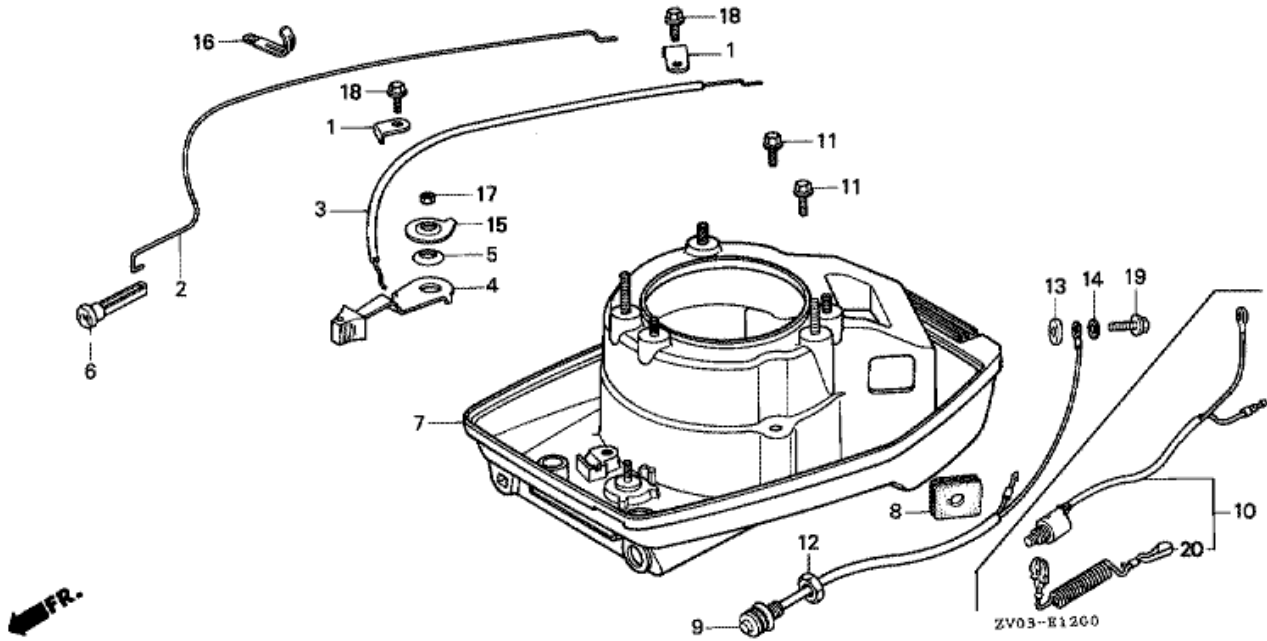

E-12 FAN COVER/THROTTLE LEVER

Refnr	Parça Numarası	Açıklama	İlk numara	Son numara	Birim Adedi	Tipler
1	16576ZV0000	HOLDER, CABLE			002	SD, LD
2	16622ZV0000	ROD, CHOKE			001	SD, LD
3	17910ZV0000	CABLE COMP., THROTTLE			001	SD, LD
4	17931ZV0000	LEVER, THROTTLE			001	SD, LD
5	17932ZV0000	SPRING, LEVER			001	SD, LD
6	17951ZG1000	KNOB, CHOKE			001	SD, LD
7	19610ZV0010	COVER COMP., FAN			001	SD, LD
8	19615ZV0000	GROMMET, FAN COVER			001	SD, LD
9	36100ZV0013	SWITCH ASSY., KILL		1000441	001	LD
9	36100ZV0023	SWITCH ASSY., KILL	1000442		001	SD, LD
11	90017ZV0000	BOLT, FLANGE, 6X18			003	SD, LD
12	90302921000	NUT, HEX., 16MM			001	SD, LD
13	90401ZV0000	WASHER, FAN COVER			001	SD, LD
14	90445700000	PACKING, FIBER, 6MM			001	SD, LD
15	90481ZV0000	WASHER, CONTROL LEVER			001	SD, LD
16	91403881000	CLIP B, CORD			001	SD, LD
17	90202ZV0000	NUT, CAP, 6MM			001	SD, LD
18	959000601202	BOLT, FLANGE, 6X12			002	SD, LD
19	959000601802	BOLT, FLANGE, 6X18			001	SD, LD