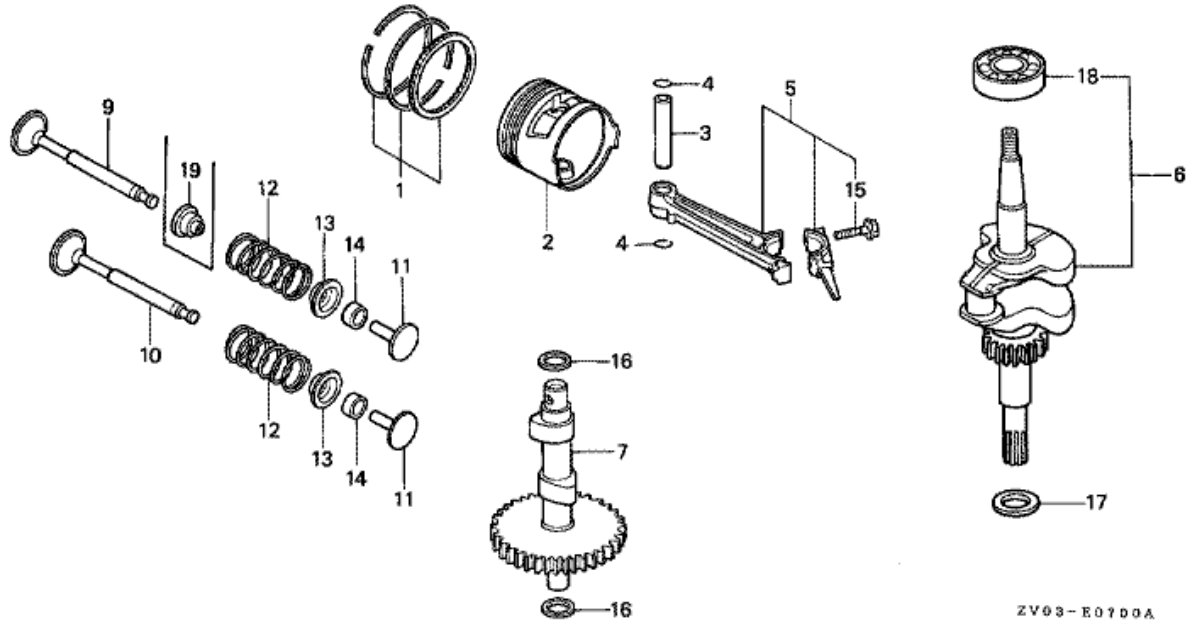

E-7 PISTON/CRANKSHAFT/CAMSHAFT

Refnr	Parça Numarası	Açıklama	İlk numara	Son numara	Birim Adedi	Tipler
1	130A1896003	RING SET, PISTON (STD.) (TEIKOKU)			001	SD, LD
1	130A1896004	RING SET, PISTON (STD.) (NIPPON)			001	SD, LD
1	130B1896003	RING SET, PISTON (0.25) (TEIKOKU)			(1)	SD, LD
1	130B1896004	RING SET, PISTON (0.25) (NIPPON)			(1)	SD, LD
1	130C1896003	RING SET, PISTON (0.50) (TEIKOKU)			(1)	SD, LD
1	130C1896004	RING SET, PISTON (0.50) (NIPPON)			(1)	SD, LD
1	130D1896003	RING SET, PISTON (0.75) (TEIKOKU)			(1)	SD, LD
1	130D1896004	RING SET, PISTON (0.75) (NIPPON)			(1)	SD, LD
2	13101892000	PISTON (STD.)			001	SD, LD
2	13102892000	PISTON (0.25)			(1)	SD, LD
2	13103892000	PISTON (0.50)			(1)	SD, LD
2	13104892000	PISTON (0.75)			(1)	SD, LD
3	13111892000	PIN, PISTON			001	SD, LD
4	13115147000	CLIP, PISTON PIN, 10MM			002	SD, LD
5	13200ZG0000	ROD ASSY., CONNECTING (STD.)		1214438	001	SD, LD
5	13200ZG0305	ROD ASSY., CONNECTING (0.25 UNDER SIZE)		1214438	(1)	SD, LD
6	13310ZV0000	CRANKSHAFT COMP.		1004726	001	LD
6	13310ZV0010	CRANKSHAFT COMP.	1004727		001	SD, LD
7	14111ZV0000	CAMSHAFT COMP.			001	SD, LD
9	14711ZV0000	VALVE, IN.		1242711	001	SD, LD
10	14721ZV0000	VALVE, EX.			001	SD, LD
11	14732ZC0000	LIFTER, VALVE	1008533		002	SD, LD
12	14751896000	SPRING, VALVE			002	SD, LD
13	14771ZG0000	RETAINER, VALVE SPRING			002	SD, LD
14	14801892000	ADJUSTER, TAPPET CLEARANCE (3.15)			(2)	SD, LD
14	14803892000	ADJUSTER, TAPPET CLEARANCE (3.25)			(2)	SD, LD
14	14806892000	ADJUSTER, TAPPET CLEARANCE (3.34)			(2)	SD, LD
14	14809892000	ADJUSTER, TAPPET CLEARANCE (3.43)			(2)	SD, LD
14	14812892000	ADJUSTER, TAPPET CLEARANCE (3.52)			(2)	SD, LD
14	14815892000	ADJUSTER, TAPPET CLEARANCE (3.61)			(2)	SD, LD
14	14818892000	ADJUSTER, TAPPET CLEARANCE (3.72)			(2)	SD, LD
14	14820892000	ADJUSTER, TAPPET CLEARANCE (3.82)			(2)	SD, LD
15	90001ZG0000	BOLT, CONNECTING ROD			002	SD, LD
16	90452ZG0000	WASHER, 12MM			002	SD, LD
17	90454428000	WASHER, THRUST, 20MM			001	SD, LD
18	961006203000	BEARING, RADIAL BALL, 6203			001	SD, LD