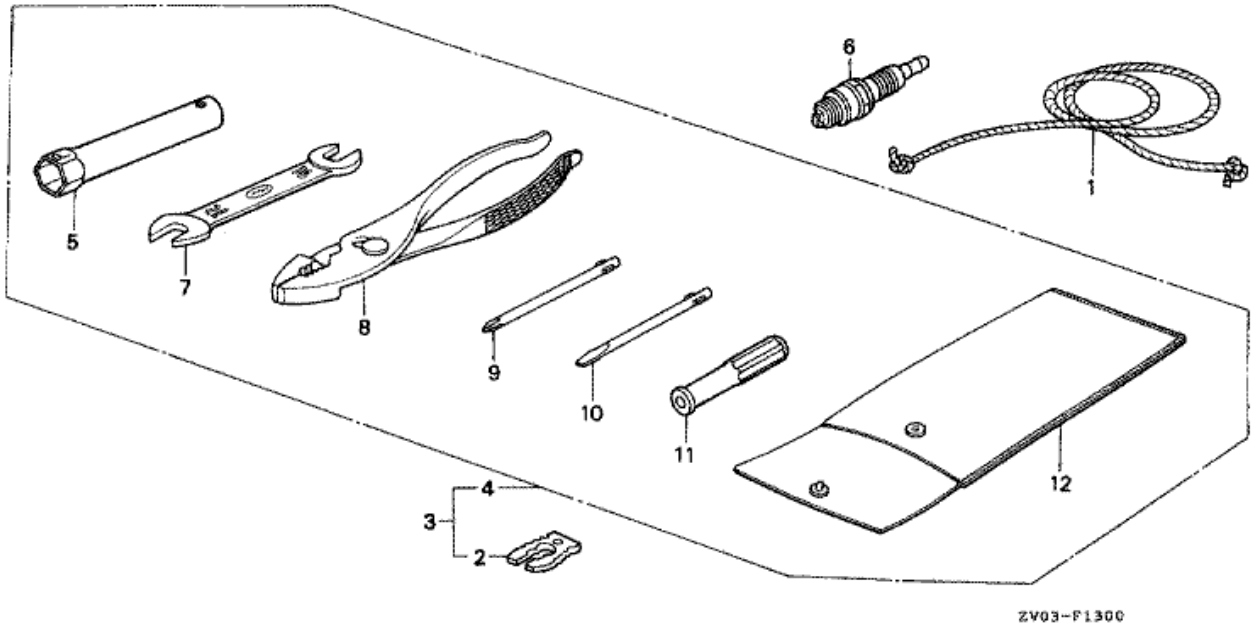

F-13 STARTER ROPE/TOOL

Refnr	Parça Numarası	Açıklama	İlk numara	Son numara	Birim Adedi	Tipler
1	28462ZV0000	ROPE, STARTER			001	SD, LD
4	89000ZV0000	TOOL KIT (###)			001	SD, LD
5	89216896610	WRENCH, SPARK PLUG			001	SD, LD
6	9807354744	PLUG, SPARK (BMR-4A) (NGK)			001	SD, LD
7	9900110120	SPANNER, 10X12			001	SD, LD
8	9900213500	PLIERS, 135			001	SD, LD
9	9900310000	DRIVER 1, PLUS SCREW (NO.2)			001	SD, LD
10	9900330000	DRIVER 3, MINUS SCREW (NO.2)			001	SD, LD
11	9900350000	GRIP, SCREW DRIVER			001	SD, LD
12	9900802000	BAG, TOOL, 200MM			001	SD, LD