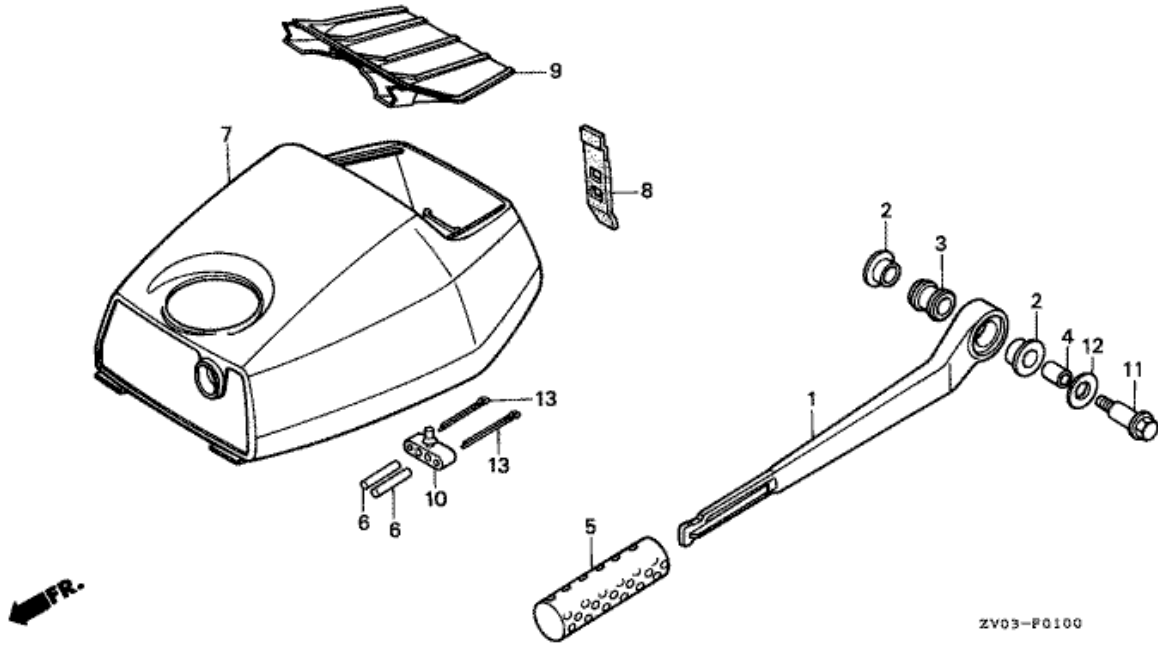

F-1 STEERING HANDLE/ENGINE COVER

Refnr	Parça Numarası	Açıklama	İlk numara	Son numara	Birim Adedi	Tipler
1	53101ZV0840ZA	HANDLE, STEERING *NH210MC *		1103159	001	SD, LD
1	53101ZV0841ZA	HANDLE, STEERING *NH210MC *	1100110		001	LD
2	53107ZV0000	COLLAR, HANDLE MOUNTING			002	SD, LD
3	53108ZV0000	RUBBER, HANDLE MOUNTING			001	SD, LD
4	53109ZV0000	COLLAR, DISTANCE			001	SD, LD
5	53165ZV0000	GRIP, LEVER			001	SD, LD
6	58131ZV0000	PIN, SHEAR			002	SD, LD
7	63101ZV0840ZA	COVER, ENGINE *NH209 *			001	SD, LD
8	63103ZV0000	BELT, ENGINE COVER			001	SD, LD
9	63105ZV0000	COVER, TOP			001	SD, LD
10	88111ZV0000	HOLDER, PARTS			001	SD, LD
11	90105ZV0000	BOLT, FLANGE, 8X40			001	SD, LD
12	90508ZV0000	WASHER, 12.5X32			001	SD, LD
13	90757ZV0000	PIN, SPLIT, 3MM			002	SD, LD