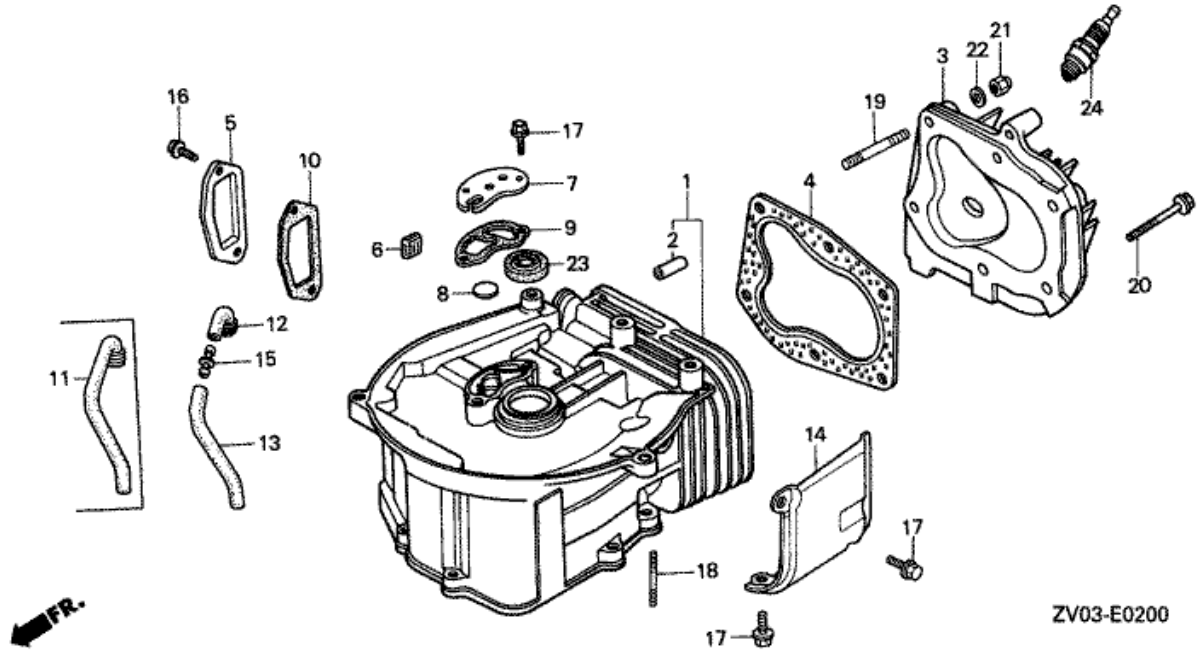

E-2 CYLINDER BARREL/CYLINDER HEAD

Refnr	Parça Numarası	Açıklama	İlk numara	Son numara	Birim Adedi	Tipler
1	12100ZV0840	BARREL COMP., CYLINDER		1242711	001	SD, LD
2	12133ZV0305	GUIDE, IN. VALVE (OS)	1217270		(2)	SD, LD
3	12211ZV0000	HEAD, CYLINDER		1242711	001	SD, LD
4	12281ZV0000	GASKET, CYLINDER HEAD			001	SD, LD
5	12361ZV0000	COVER, TAPPET ROOM			001	SD, LD
6	12367ZG1013	FILTER, BREATHER			001	SD, LD
7	12370ZV0000	CAP, BREATHER CHAMBER		1004326	001	LD
7	12370ZV0010	CAP COMP., BREATHER CHAMBER	1004327		001	SD, LD
8	12372879000	VALVE, BREATHER			001	SD, LD
9	12373ZV0000	PACKING, BREATHER CAP			001	SD, LD
10	12375ZG1000	GASKET, TAPPET COVER			001	SD, LD
12	15722ZV0000	TUBE A, BREATHER	1004133		001	SD, LD
13	15723ZV0000	TUBE B, BREATHER	1004133		001	SD, LD
14	19631ZV0000	SHROUD			001	SD, LD
15	55102166000	JOINT, OIL TUBE			001	SD, LD
16	90002ZV0000	BOLT, FLANGE, 5X10			002	SD, LD
17	90013ZV0000	BOLT, FLANGE, 6X12			004	SD, LD
18	90063ZV0000	BOLT, STUD, 6X24			002	SD, LD
19	90065ZV0010	BOLT, STUD, 6X46	1002599		002	SD, LD
20	958180603502	BOLT, FLANGE, 6X35	1002599		004	SD, LD
21	90202ZV0000	NUT, CAP, 6MM			002	SD, LD
22	90512921010	WASHER, 6MM	1002599		002	SD, LD
23	91202892004	OIL SEAL, 17X30X6 (NOK)			001	SD, LD
24	9807354744	PLUG, SPARK (BMR-4A) (NGK)			001	SD, LD