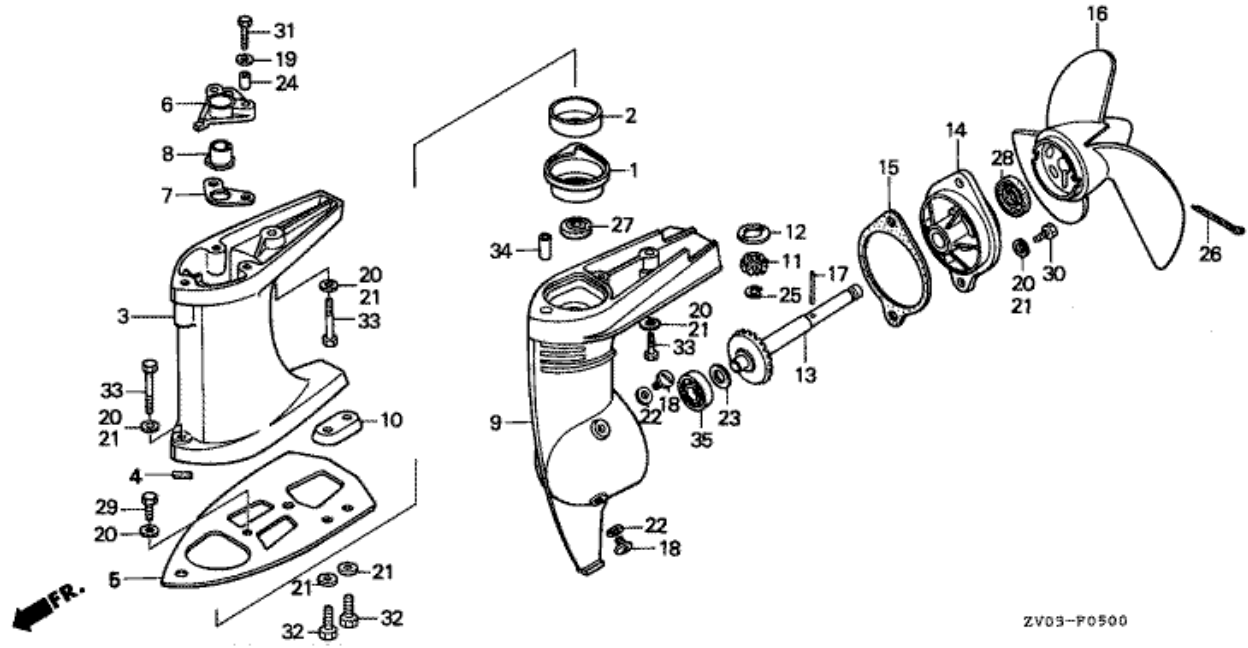

Refnr	Parça Numarası	Acıklama	İlk numara	Son numara	Birim Adedi	Tipler
1	19221ZV0010	HOUSING, IMPELLER	1016441		001	SD, LD
2	19223ZV0010	LINER, PUMP	1000763		001	SD, LD
3	40202ZV0940ZA	SEPARATOR, EXTENSION *NH210MC *		1100100	001	LD
3	40202ZV0941ZA	SEPARATOR, EXTENSION *NH210MC *	1100101	1100109	001	LD
3	40202ZV0942ZA	SEPARATOR, EXTENSION *NH210MC *	1100110		001	LD
4	40204ZV0700	GROMMET, EXTENSION CASE			001	LD
5	40205ZV0841ZA	PLATE, CAVITATION *NH210MC *		1100077	001	LD
5	40205ZV0842ZA	PLATE, CAVITATION *NH210MC *	1100078		001	LD
6	40206ZV0700	HOLDER, BUSH			001	LD
7	40207ZV0700	PLATE, HOLDER			001	LD
8	40208ZV0701	BUSH, VERTICAL SHAFT			001	LD
9	41101ZV0840ZA	CASE COMP., GEAR *NH210MC *		1100077	001	SD, LD
9	41101ZV0841ZA	CASE COMP., GEAR *NH210MC *	1102241	1103159	001	SD, LD
9	41101ZV0842ZA	CASE COMP., GEAR *NH210MC *	1103160		001	SD, LD
10	41106935811	METAL COMP., ANODE		1100109	001	LD
10	41106935812	METAL COMP., ANODE	1100110		001	LD
11	41131ZV0000	PINION, BEVEL			001	SD, LD
12	41135ZV0000	WASHER, PINION THRUST			001	SD, LD
13	41160ZV0000	SHAFT COMP., PROPELLER			001	SD, LD
14	41201ZV0840ZA	HOLDER COMP., PROPELLER SHAFT *NH210MC *		1102263	001	SD, LD
14	41201ZV0841ZA	HOLDER COMP., PROPELLER SHAFT *NH210MC *	1102264		001	SD, LD
15	41281ZV0000	PACKING, PROPELLER SHAFT HOLDER		1214188	001	SD, LD
15	41281ZV0850	PACKING, PROPELLER SHAFT HOLDER	1214189		001	SD, LD
16	58130ZV0840ZA	PROPELLER COMP., THREE BLADES *NH209 *		1103109	001	SD, LD
16	58130ZV0841ZA	PROPELLER COMP., THREE BLADES *NH209 *	1103110		001	SD, LD
17	58131ZV0000	PIN, SHEAR			001	SD, LD
18	90105ZV4000	BOLT, OIL CHECK			002	SD, LD
19	90452GK4600	WASHER, PLAIN, 5MM			002	LD
20	90504921010	WASHER, PLAIN, 6MM	1100110		001	LD
20	90504921010	WASHER, PLAIN, 6MM			006	LD
21	90506ZV4000	WASHER, PLAIN, 6MM		1100109	005	SD, LD
21	90506ZV4000	WASHER, PLAIN, 6MM	1100110		007	LD
22	90507921000	WASHER, NYLON, 8MM			002	SD, LD
23	90531ZV0000	WASHER, GEAR (A) (1.00)			001	SD, LD
23	90532ZV0000	WASHER, GEAR (B) (1.05)			001	SD, LD
23	90533ZV0000	WASHER, GEAR (C) (1.10)			001	SD, LD
23	90534ZV0000	WASHER, GEAR (D) (1.15)			001	SD, LD