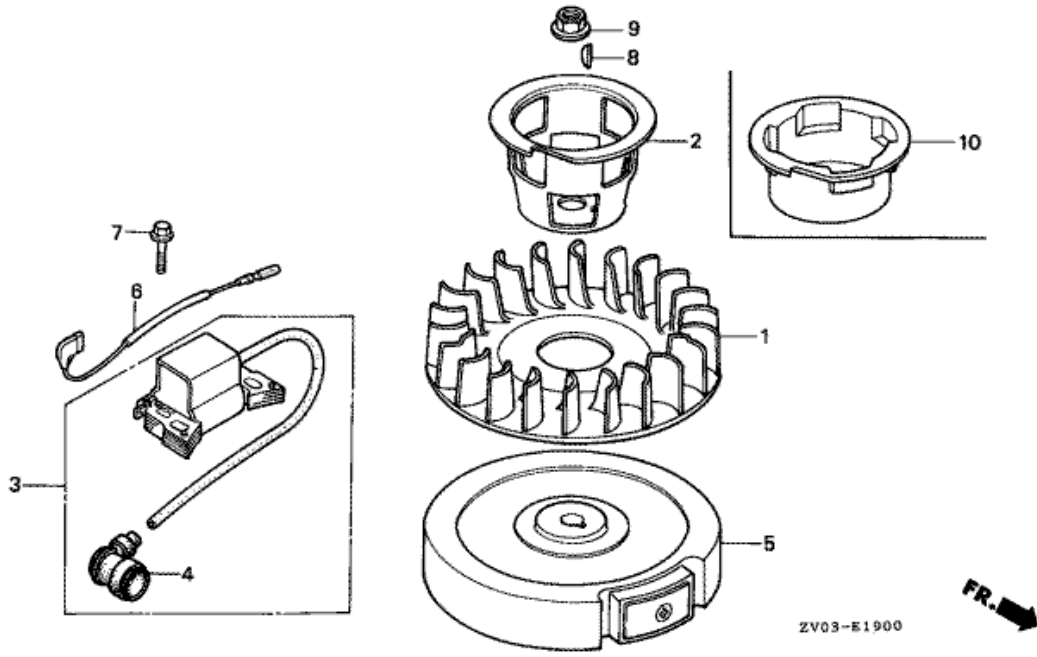

E-19 IGNITION COIL/FLYWHEEL

Refnr	Parça Numarası	Açıklama	İlk numara	Son numara	Birim Adedi	Tipler
1	19511ZG0000	FAN, COOLING			001	SD, LD
2	28451ZV0003	PULLEY, STARTER		1213767	001	SD, LD
3	30500ZV0013	COIL ASSY., IGNITION	1007583		001	SD, LD
4	30700896701	CAP ASSY., NOISE SUPPRESSOR			001	SD, LD
5	31100ZV0000	FLYWHEEL COMP.	1009663		001	LD
5	31100ZV0010	FLYWHEEL COMP.	1000647		001	SD, LD
6	36101ZV0000	CORD, STOP SWITCH			001	SD, LD
7	90121ZV0000	BOLT, FLANGE, 6X25			002	SD, LD
8	90741147000	KEY, WOODRUFF			001	SD, LD
9	9405012020	NUT, FLANGE, 12MM			001	SD, LD