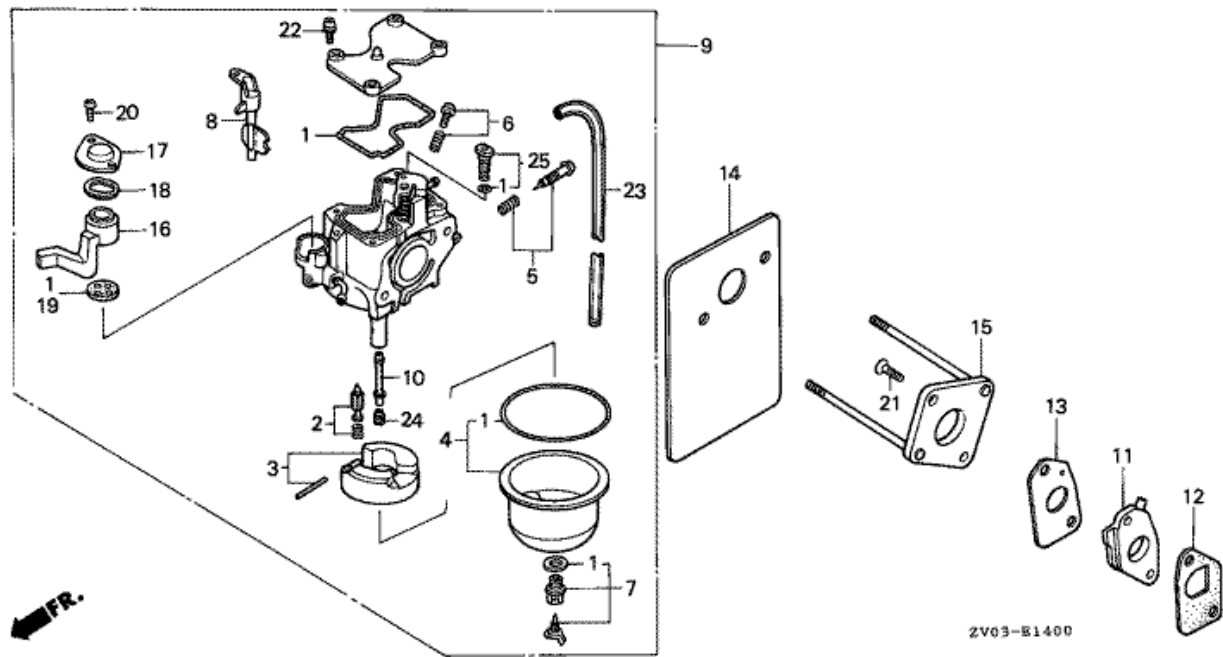

E-14 CARBURETOR

Refnr	Parça Numarası	Açıklama	İlk numara	Son numara	Birim Adedi	Tipler
1	16010ZV0015	GASKET SET	BF22A C		001	SD, LD
1	16010ZV0025	GASKET SET			001	SD
2	16011ZE0005	VALVE SET, FLOAT			001	SD, LD
3	16013ZG0811	FLOAT SET			001	SD, LD
4	16015ZV0005	CHAMBER SET, FLOAT			001	SD, LD
5	16016ZE0005	SCREW SET, PILOT			001	SD, LD
6	16016ZV0015	SCREW SET		BF22A C	001	LD
6	16016ZV0025	SCREW SET	BF22A D		001	SD, LD
7	16028ZV0025	SCREW SET	BF22A C		001	SD, LD
8	16044ZV0005	LEVER SET, CHOKE			001	SD, LD
9	16100ZV0055	CARBURETOR ASSY. (BF22A C)	1017218		001	LD
9	16100ZV0065	CARBURETOR ASSY. (BF22A D)	1000647	1100853	001	LD
9	16100ZV0075	CARBURETOR ASSY. (BF22A E)	1100854		001	SD, LD
9	16100ZV0085	CARBURETOR ASSY. (BF22A F)	1103219		001	SD
10	16166ZV0015	NOZZLE, MAIN	BF22A C		001	SD, LD
11	16211ZV0000	INSULATOR, CARBURETOR	1009663		001	SD, LD
12	16212ZV0000	PACKING, INSULATOR	1009663		001	SD, LD
13	16221ZG0010	PACKING, CARBURETOR			001	LD
13	16221ZG0020	PACKING, CARBURETOR		1214165	001	SD
14	16221ZV0010	GASKET, CARBURETOR		1214165	001	SD, LD
15	16225ZV0000	PLATE, CARBURETOR JOINT			001	SD, LD
16	16953ZV0015	LEVER, COCK	BF09A D		001	SD, LD
17	16954ZV0005	PLATE, LEVER SETTING			001	SD, LD
18	16956ZE1811	SPRING, COCK LEVER			001	SD, LD
19	16957ZE1811	PACKING, FUEL COCK		BF22A E	001	SD, LD
19	16957ZE1812	PACKING, FUEL COCK	BF22A F		001	SD
20	93500030080H	SCREW, PAN, 3X8	BF22A B		002	SD, LD
20	93500030081G	SCREW, PAN, 3X8	BF22A F		002	SD
21	93600050200B	SCREW, FLAT, 5X20			002	SD, LD
22	938920401208	SCREW-WASHER, 4X12			004	SD, LD
23	950030907531	TUBE, VINYL, 4.5X8X750 (95003-09001-60M)			001	SD, LD
24	991011870600	JET, MAIN, #60		BF22B C	(1)	SD, LD
24	991011870620	JET, MAIN, #62		BF22B C	(1)	SD, LD
24	991011870650	JET, MAIN, #65	BF22A B		001	SD, LD
25	99204ZE00350	JET SET, PILOT, #35			001	SD, LD