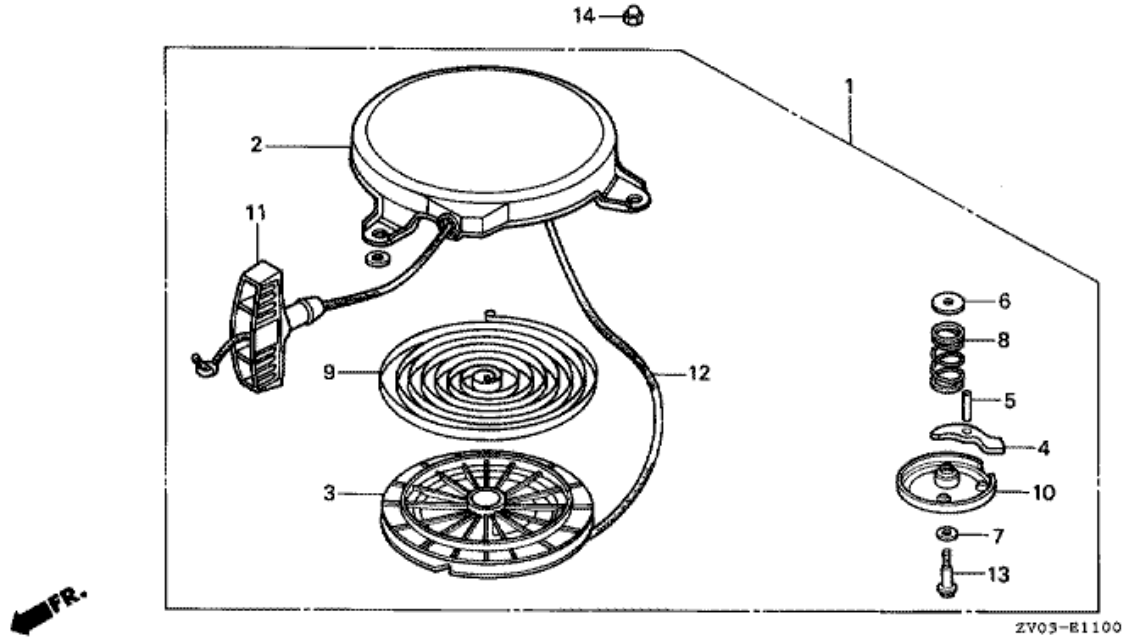

E-11 RECOIL STARTER (1)

Refnr	Parça Numarası	Açıklama	İlk numara	Son numara	Birim Adedi	Tipler
1	28400ZV0003	STARTER ASSY., RECOIL		1213767	001	SD, LD
2	28410ZV0003	CASE COMP., STARTER		1213767	001	SD, LD
3	28420ZG0003	REEL, STARTER			001	SD, LD
4	28422ZG0003	RATCHET, STARTER		1213773	001	SD, LD
5	28423ZV0003	SHAFT, RATCHET		1213767	001	SD, LD
6	28431ZV0003	PLATE A, FRICTION		1213767	001	SD, LD
7	28432ZG0003	PLATE B, FRICTION		1213767	001	SD, LD
8	28441ZV0003	SPRING, FRICTION			001	SD, LD
9	28442ZG0003	SPRING, RETURN		1213767	001	SD, LD
10	28443ZV0003	COVER, REEL STARTER		1213767	001	SD, LD
11	28461ZG0003	GRIP, STARTER		1000441	001	LD
11	28461ZG0013	GRIP, STARTER	1000442		001	SD, LD
12	28462ZV0003	ROPE, STARTER		1213767	001	SD, LD
13	90003ZV0003	BOLT, REEL COVER		1213767	001	SD, LD
14	90202ZV0000	NUT, CAP, 6MM		1213767	003	SD, LD