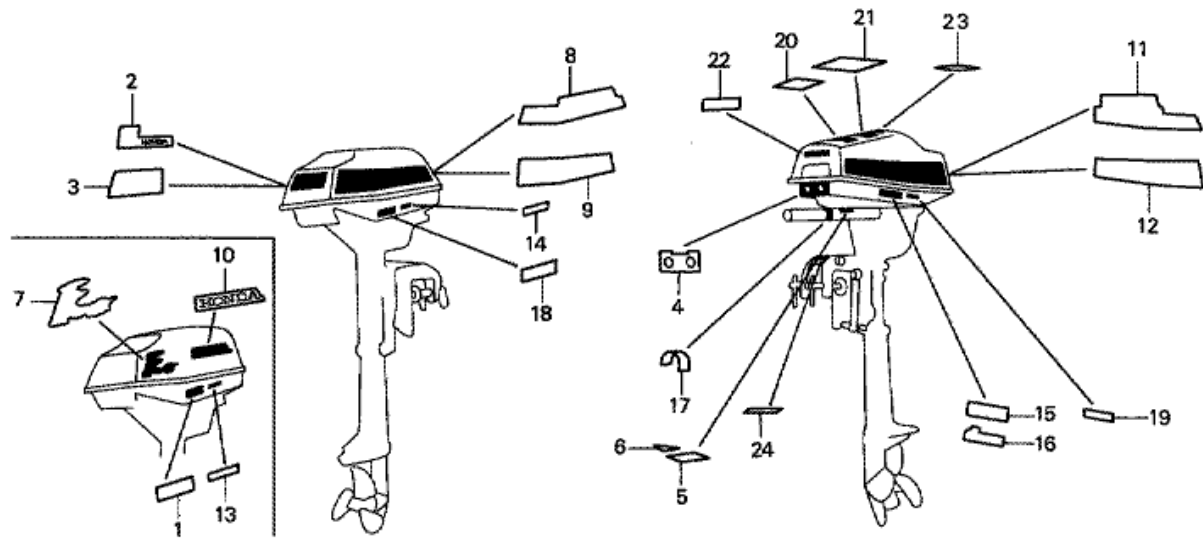

F-12 LABEL

ZV13-F1200A

Refnr	Parça Numarası	Acıklama	İlk numara	Son numara	Birim Adedi	Tipler
3	87121ZV1000	EMBLEM, RR.			001	SD, LD
4	87123ZV1610	LABEL, INDICATION			001	SD, LD
5	87124ZV1610	MARK, STOP SWITCH			001	SD, LD
8	87131ZV1610	STRIPE, R. SIDE COVER			001	SD, LD
11	87141ZV1610	STRIPE, L. SIDE COVER			001	SD, LD
14	87511ZV1610	MARK, CHANGE			001	SD, LD
16	87531ZV1610	MARK, OIL CAUTION			001	SD, LD
17	87532ZV1610	MARK, THROTTLE			001	SD, LD
18	87535ZV1610	CAUTION, STORING			001	SD, LD
20	87538ZV1610	MARK, OPERATOR CAUTION			001	SD, LD