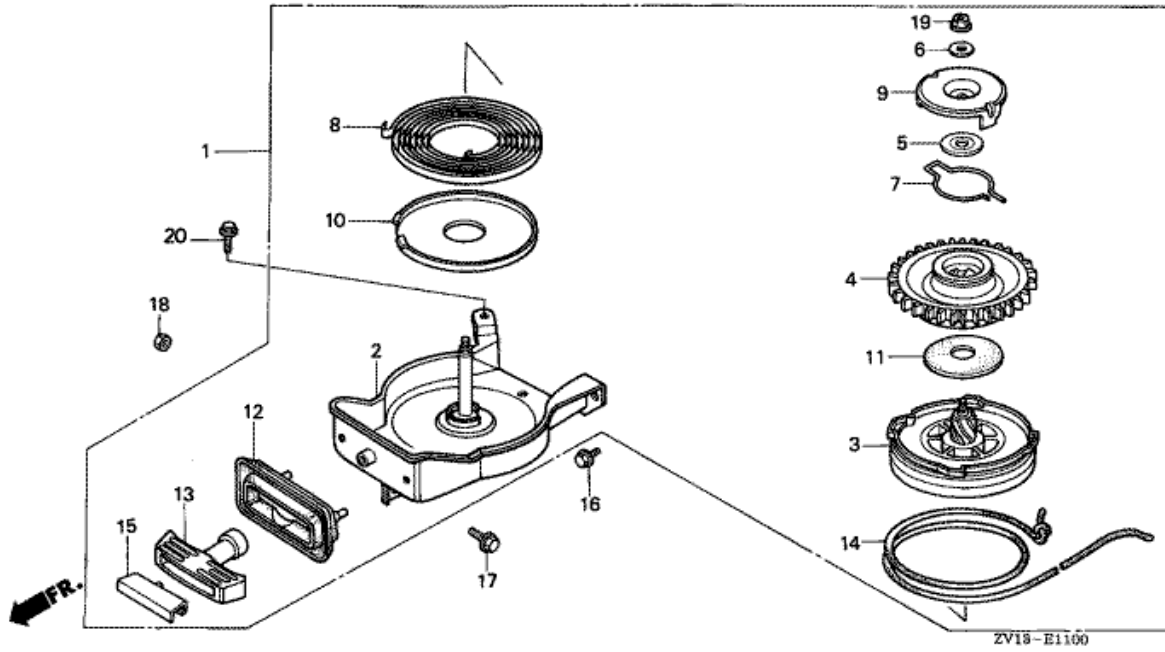

E-11 RECOIL STARTER

Refnr	Parça Numarası	Açıklama	İlk numara	Son numara	Birim Adedi	Tipler
1	28400ZV1003B	STARTER ASSY., RECOIL		1009715	001	SD, LD
1	28400ZV1013ZB	STARTER ASSY., RECOIL *TBLACK *		1224182	001	SD, LD
2	28410ZV1003ZB	CASE COMP., RECOIL STARTER *TBLACK *			001	SD, LD
3	28421ZV1003	PULLEY, RECOIL STARTER			001	SD, LD
4	28426ZV1003	GEAR, STARTER			001	SD, LD
5	28431ZV1003	WASHER, THRUST			001	SD, LD
6	28432ZV1003	WASHER			001	SD, LD
7	28441ZV1003	SPRING, FRICTION			001	SD, LD
8	28442ZV1003	SPRING, STARTER RETURN			001	SD, LD
9	28443ZV1003	RETAINER, SPRING		1009715	001	SD, LD
9	28443ZV1013	RETAINER, SPRING			001	SD, LD
10	28445ZV1003	HOLDER, SPRING			001	SD, LD
11	28454ZV1003	RUBBER, CUSHION			001	SD, LD
12	28455ZV1000	RUBBER, ENGINE COVER SEAL			001	SD, LD
13	28461ZV1003	GRIP, STARTER			001	SD, LD
14	28462ZV1003	ROPE, RECOIL STARTER			001	SD, LD
15	28463ZV1003	CAP, GRIP			001	SD, LD
16	90013ZV0000	BOLT, FLANGE, 6X12			001	SD, LD
17	90128ZV1000	BOLT, FLANGE, 6X16		1247740	001	SD, LD
18	94001060200S	NUT, HEX., 6MM		1247721	001	SD, LD
19	9405006020	NUT, FLANGE, 6MM			001	SD, LD
20	959000601602	BOLT, FLANGE, 6X16			001	SD, LD