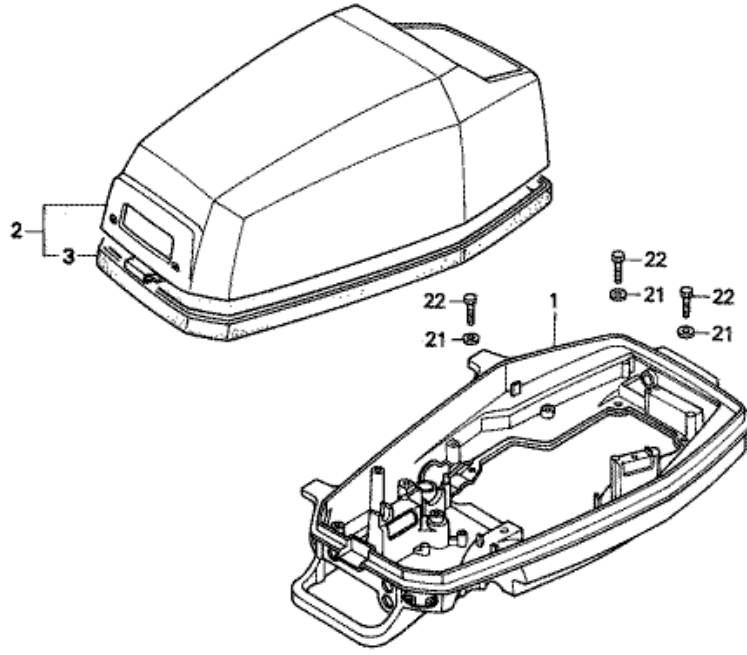

F-8 ENGINE COVER

Refnr	Parça Numarası	Açıklama	İlk numara	Son numara	Birim Adedi	Tipler
1	40100ZV1000	CASE COMP., ENGINE UNDER			001	SD, LD
2	63100ZV1000	COVER COMP., ENGINE			001	SD, LD
3	63102ZV1300	SEAL, ENGINE COVER			001	SD, LD
21	90504921010	WASHER, PLAIN, 6MM			004	SD, LD
22	92000060164J	BOLT, HEX., 6X16			004	SD, LD