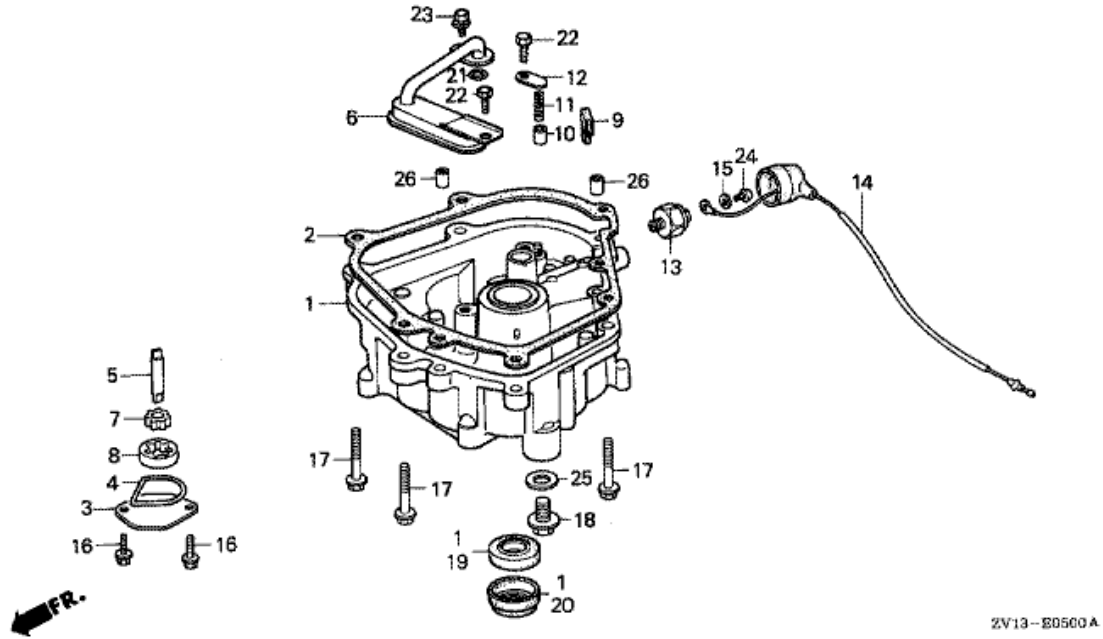

E-5 OIL PAN

Refnr	Parça Numarası	Acıklama	İlk numara	Son numara	Birim Adedi	Tipler
1	11300ZV1405ZA	PAN ASSY., OIL *NH8*			001	SD, LD
2	11381ZV1000	PACKING, OIL PAN			001	SD, LD
3	15130ZV1000	COVER, OIL PUMP			001	SD, LD
4	15131ZV1000	O-RING, PUMP COVER			001	SD, LD
5	15136ZV1000	SHAFT, OIL PUMP			001	SD, LD
6	15220ZV1000	STRAINER COMP., OIL			001	SD, LD
7	15331399000	ROTOR, OIL PUMP INNER (YAMADA)			001	SD, LD
8	15332399000	ROTOR, OIL PUMP OUTER (YAMADA)			001	SD, LD
9	15335ZV1000	RUBBER, OIL RETURN			001	SD, LD
10	15473ZA0000	VALVE, CHECK			001	SD, LD
11	15474881000	SPRING, CHECK VALVE			001	SD, LD
12	15475ZA0000	PLATE, CHECK VALVE			001	SD, LD
13	37200935004	SWITCH, OIL PRESSURE			001	SD, LD
14	37201ZV1000	CORD, OIL PRESSURE SWITCH			001	SD, LD
15	37202935004	WASHER, 4MM			001	SD, LD
16	90013ZV0000	BOLT, FLANGE, 6X12			002	SD, LD
17	90126ZV1000	BOLT, FLANGE, 8X32			006	SD, LD
18	90131896650	BOLT, DRAIN PLUG, 12X15		1305887	001	SD, LD
19	91252888003	OIL SEAL, 25X38X7 (ARAI)			001	SD, LD
20	91255ZV1003	SEAL, COUPLING, 25X40X14			001	SD, LD
21	91305639000	O-RING, 9.5X3			001	SD, LD
22	92000060120J	BOLT, HEX., 6X12			002	SD, LD
23	934920601408	BOLT-WASHER, 6X14			001	SD, LD
24	93500040063J	SCREW, PAN, 4X6			001	SD, LD
25	9410912000	WASHER, DRAIN PLUG, 12MM			001	SD, LD
26	9430108140	DOWEL PIN, 8X14			002	SD, LD