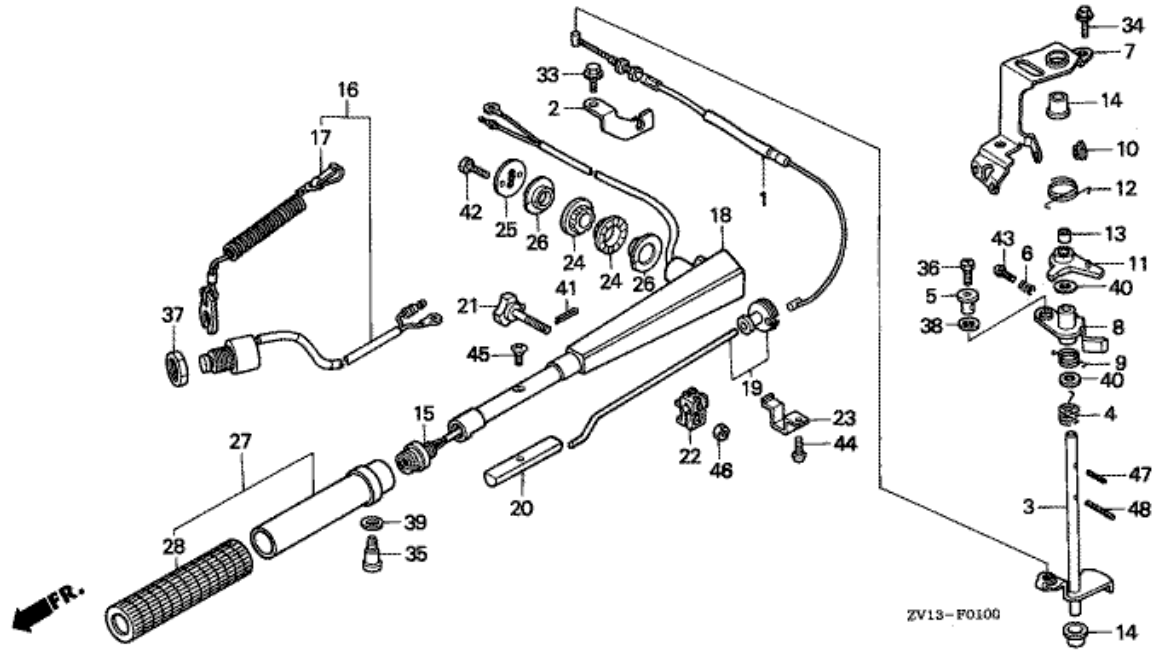

EOP-2 GASKET KIT

HENG-X0003

Refnr	Parça Numarası	Acıklama	İlk numara	Son numara	Birim Adedi	Tipler
1	061A1ZV1000	GASKET KIT		1207867	001	SD, LD

F-1 STEERING HANDLE/THROTTLE CABLE

Refnr	Parça Numarası	Açıklama	İlk numara	Son numara	Birim Adedi	Tipler
1	17910ZV1000	CABLE COMP., THROTTLE			001	SD, LD
2	17921ZV1000	HOLDER, CABLE		1008356	001	SD, LD
2	17921ZV1010	HOLDER, CABLE			001	SD, LD
3	17930ZV1000	SHAFT COMP., THROTTLE		1008356	001	SD, LD
3	17930ZV1010	SHAFT COMP., THROTTLE	1008357		001	SD, LD
4	17932ZV1000	SPRING, THROTTLE ARM			001	SD, LD
5	17933ZV1000	HOLDER, THROTTLE ROD			001	SD, LD
7	17935ZV1000	STAY, THROTTLE SHAFT			001	SD, LD
8	17936ZV1000	LINK COMP., THROTTLE			001	SD, LD
9	17937ZV1000	SPRING, RETURN			001	SD, LD
10	17939ZV1000	GUIDE, THROTTLE SHAFT		1202881	001	SD, LD
11	17941ZV1000	POWL, NEUTRAL START			001	SD, LD
12	17942ZV1000	SPRING, POWL			001	SD, LD
13	17943ZV1000	COLLAR, POWL			001	SD, LD
14	24621921010	BUSH, SHAFT			002	SD, LD
15	36100ZV1003	SWITCH ASSY., KILL			001	SD, LD
18	53101ZV1000ZA	HANDLE, STEERING *B107 *			001	SD, LD
19	53102ZV1000	REEL COMP., THROTTLE			001	SD, LD
20	53103ZV1000	WEIGHT, STEERING HANDLE			001	SD, LD
21	53104ZV1000	BOLT, FRICTION			001	SD, LD
22	53106ZV1000	BLOCK, THROTTLE FRICTION			001	SD, LD
23	53108ZV1000	STAY A, THROTTLE REEL			001	SD, LD
24	53109ZV1000	RUBBER, HANDLE MOUNTING			002	SD, LD
25	53111ZV1000	PLATE, STEERING HANDLE			001	SD, LD
26	53112ZV1000	COLLAR, STEERING HANDLE			002	SD, LD
27	53140ZV1000	PIPE COMP., GRIP			001	SD, LD
33	90013ZV0000	BOLT, FLANGE, 6X12			001	SD, LD
34	90013ZV1000	BOLT, FLANGE, 6X14			001	SD, LD
35	90106ZV1000	BOLT, PIPE GRIP			001	SD, LD
36	90116ZV1000	BOLT, RECESSED, 5X8			001	SD, LD
38	90507ZV1000	WASHER, NYLON, 9MM			001	SD, LD
39	90508ZV1000	WASHER, 7.5MM			001	SD, LD
40	90511921000	WASHER, PLAIN, 10MM			002	SD, LD
41	90759ZV1000	PIN, SPLIT, 2.0			001	SD, LD
42	92000060164J	BOLT, HEX., 6X16			002	SD, LD
43	93500040164J	SCREW, PAN, 4X16			001	SD, LD