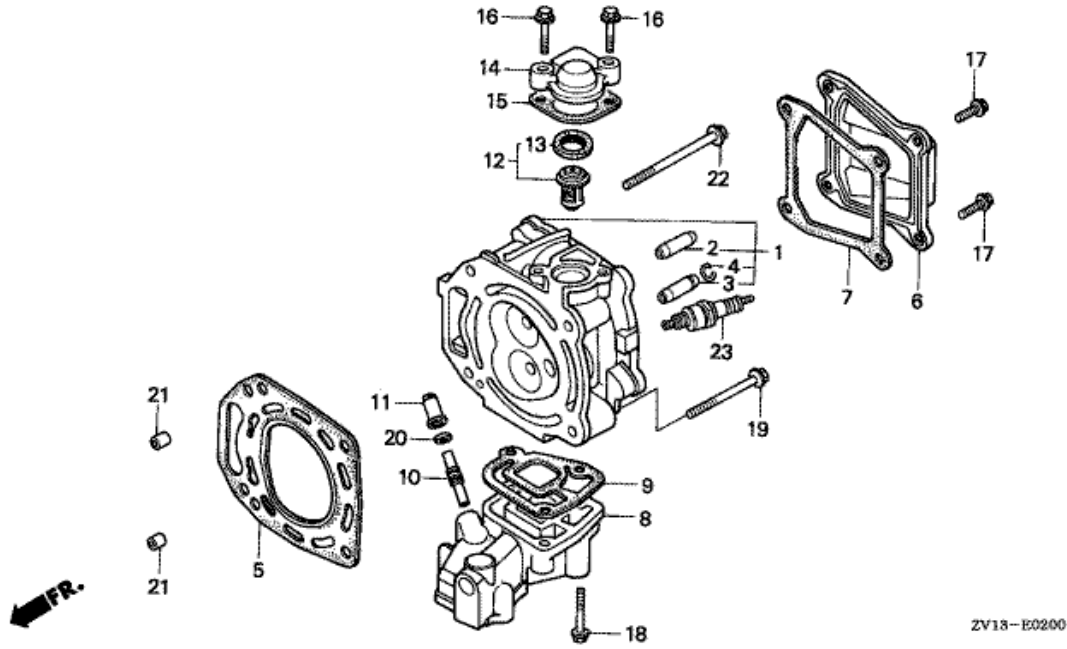

E-2 CYLINDER HEAD

Refnr	Parça Numarası	Açıklama	İlk numara	Son numara	Birim Adedi	Tipler
1	12200ZV1000KA	HEAD COMP., CYLINDER *NH8 *			001	SD, LD
2	12204ZV1305	GUIDE, IN. VALVE (OS)			(1)	SD, LD
3	12205ZV1305	GUIDE, EX. VALVE (OS)			(1)	SD, LD
4	12216ZE5300	CLIP, VALVE GUIDE			001	SD, LD
5	12251ZV1000	GASKET, CYLINDER HEAD		1207617	001	SD, LD
6	12311ZV1000	COVER, HEAD			001	SD, LD
7	12391ZV1000	PACKING, HEAD COVER			001	SD, LD
8	18110ZV1000ZA	MANIFOLD COMP., EX. *NH8 *			001	SD, LD
9	18115ZV1000	GASKET, EX. MANIFOLD			001	SD, LD
12	19300881761	THERMOSTAT ASSY.			001	SD, LD
13	19302921003	RUBBER, THERMOSTAT			001	SD, LD
14	19310ZV1000ZA	COVER, THERMOSTAT *NH8 *			001	SD, LD
15	19351ZV1000	PACKING, THERMOSTAT COVER		1208101	001	SD, LD
16	90018ZV1000	BOLT, FLANGE, 6X23		1305887	002	SD, LD
17	90122ZV1000	BOLT, FLANGE, 6X12			004	SD, LD
18	90123ZV0000	BOLT, FLANGE, 6X32		1305887	003	SD, LD
19	90127ZV1000	BOLT, FLANGE, 8X60			002	SD, LD
21	9430110160	DOWEL PIN, 10X16			002	SD, LD
22	959230809009	BOLT, FLANGE, 8X90			002	SD, LD
23	9807955817	PLUG, SPARK (BPR5ES)			001	SD, LD
23	9807955827	PLUG, SPARK (W16EPR-U)			001	SD, LD