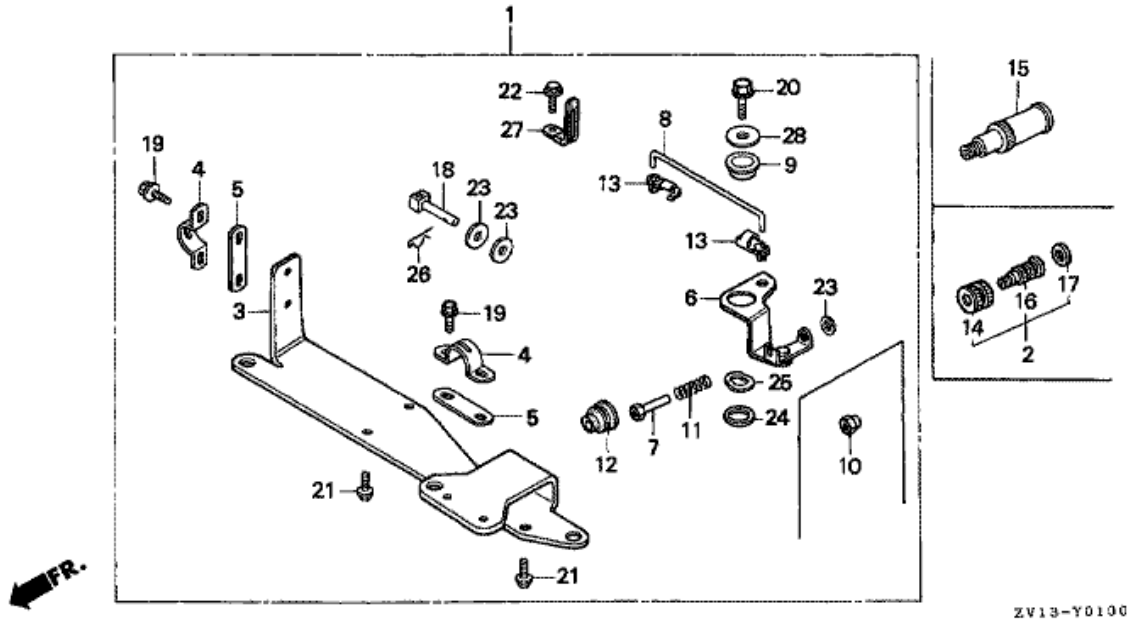

FOP-1 REMOTE CONTROL

ZV13-Y0100

Refnr	Parça Numarası	Açıklama	İlk numara	Son numara	Birim Adedi	Tipler
1	06170ZV1810	CONTROL KIT, REMOTE			(1)	SD, LD
3	17851ZV1810	BRACKET, STEERING			(1)	SD, LD
6	17860ZV1810	LEVER COMP., CONTROL			(1)	SD, LD
7	17864ZV1810	NUT B, CONTROL ADJUSTING			(1)	SD, LD
8	17865ZV1810	ROD, CONTROL			(1)	SD, LD
9	17866ZV1810	BUSH, CONTROL LEVER			(1)	SD, LD
10	17867ZV1810	NUT A, CONTROL ADJUSTING			(1)	SD, LD
11	17868ZV1810	SPRING, CONTROL LEVER			(1)	SD, LD
12	17938ZV1810	GROMMET, CONTROL CABLE			(1)	SD, LD
13	17946ZV1000	BUSH, LINKAGE			(2)	SD, LD
15	19271ZV1000	JOINT, WATER HOSE			(1)	SD, LD
18	24618ZV1810	PIVOT, SHIFT			(1)	SD, LD
19	90002ZG0920	BOLT, FLANGE, 5X10			(4)	SD, LD
20	90013ZV0000	BOLT, FLANGE, 6X12			(1)	SD, LD
21	90013ZV1000	BOLT, FLANGE, 6X14			(3)	SD, LD
22	90019ZV1000	BOLT, FLANGE, 5X10			(1)	SD, LD
23	90452GK4600	WASHER, PLAIN, 5MM			(3)	SD, LD
24	90505ZV1000	WASHER, 14MM			(1)	SD, LD
25	90506ZV1000	WASHER, WAVE, 14MM			(1)	SD, LD
26	90757ZV1000	PIN, LOCK, 5MM			(1)	SD, LD
27	91403881000	CLIP B, CORD			(1)	SD, LD
28	9410306200	WASHER, PLAIN, 6MM			(1)	SD, LD