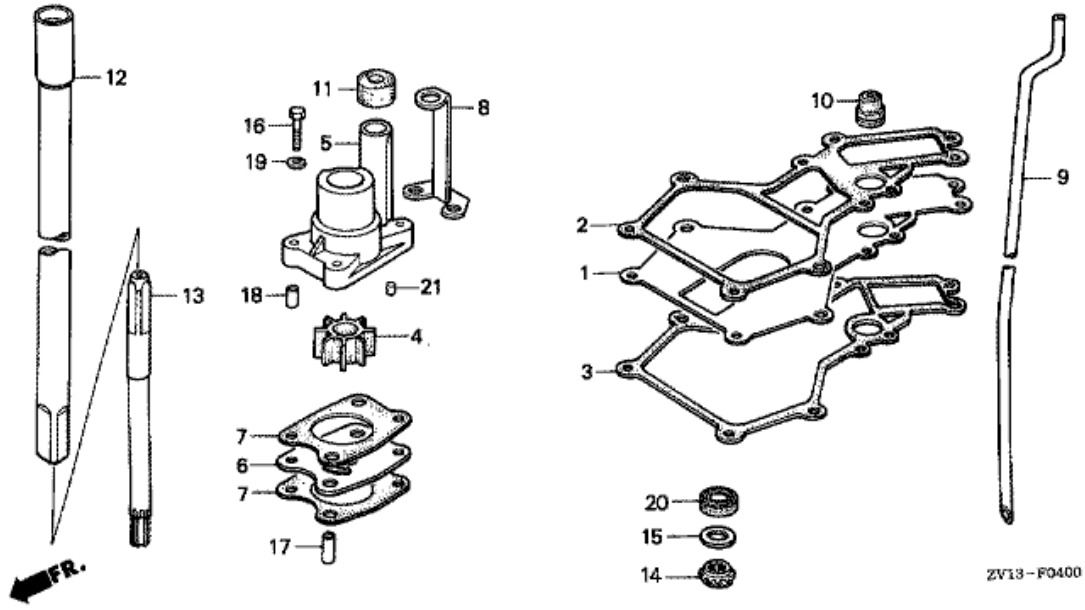

F-4 WATER PUMP/VERTICAL SHAFT

Refnr	Parça Numarası	Acıklama	İlk numara	Son numara	Birim Adedi	Tipler
1	12515ZV1000	PLATE, EX. CHAMBER			001	SD, LD
2	12516ZV1000	GASKET, UPPER EX. CHAMBER			001	SD, LD
3	12517ZV1000	GASKET, LOWER EX. CHAMBER		1204011	001	SD, LD
4	19210881003	IMPELLER, PUMP			001	SD, LD
5	19220ZV1000	HOUSING COMP., IMPELLER			001	SD, LD
6	19231ZV1000	COVER, IMPELLER			001	SD, LD
7	19232ZV1000	GASKET, IMPELLER		1101226	002	SD, LD
8	19241ZV1305	STOPPER, SEAL	1008357		001	SD, LD
9	19251ZV1000	TUBE, WATER		1008356	001	SD
9	19251ZV1010	TUBE, WATER (S)	1008357		001	SD
9	19251ZV1700	TUBE, WATER		1005369	001	LD
9	19251ZV1701	TUBE, WATER (L)			001	LD
10	19252ZV1000	GROMMET, WATER TUBE			001	SD, LD
11	19253ZV1000	RING, WATER TUBE SEAL			001	SD, LD
12	41110ZV1000	SHAFT COMP., VERTICAL (S)			001	SD
12	41110ZV1700	SHAFT COMP., VERTICAL (L)			001	LD
13	41121ZV1000	SHAFT, PINION			001	SD, LD
14	41131ZV1000	PINION			001	SD, LD
15	41135ZV1000	WASHER A (1.00MM)			001	SD, LD
15	41136ZV1000	WASHER B (1.05MM)			001	SD, LD
16	90108881000	BOLT, HEX., 6X28			004	SD, LD
17	90111935000	COLLAR A, DISTANCE		1002167	002	SD, LD
18	90112881000	COLLAR B, DISTANCE			002	SD, LD
19	90504921010	WASHER, PLAIN, 6MM			004	SD, LD
20	91252ZV1003	SEAL, WATER, 13MM (ARAI)			001	SD, LD
20	91252ZV1004	SEAL, WATER, 13MM (NOK)			001	SD, LD