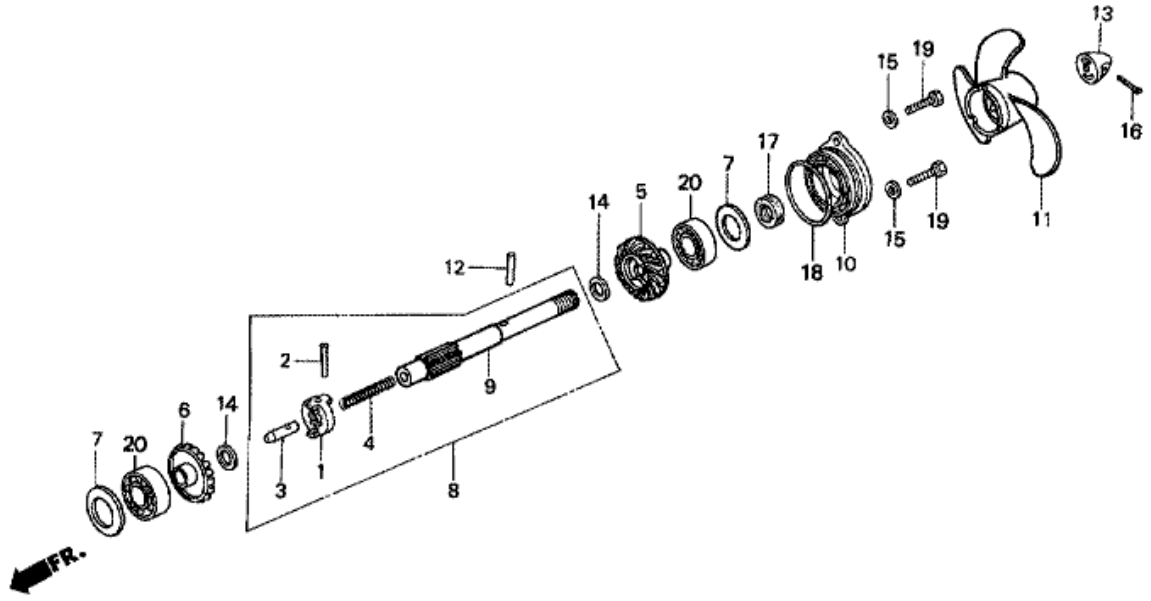

F-5 PROPELLER SHAFT/PROPELLER

ZV15-F0600

Refnr	Parça Numarası	Açıklama	İlk numara	Son numara	Birim Adedi	Tipler
1	24101ZV1300	SHIFTER, CLUTCH			001	SD, LD
2	24102ZV1300	PIN, SHIFTER, 3X26			001	SD, LD
3	24122ZV1300	SLIDER, SHIFT			001	SD, LD
4	24123ZV1300	SPRING, SHIFT			001	SD, LD
5	41145ZV1000	GEAR COMP., BEVEL (F)			001	SD, LD
6	41150ZV1000	GEAR COMP., BEVEL (R)			001	SD, LD
7	41157ZV1000	SHIM A, GEAR		1002983	N	SD, LD
7	41158ZV1000	SHIM B, GEAR (0.10MM)			N	SD, LD
7	41159ZV1000	SHIM C, GEAR (0.15MM)	1003391		N	SD, LD
8	41160ZV1000	SHAFT COMP., PROPELLER			001	SD, LD
9	41161ZV1300	SHAFT, PROPELLER			001	SD, LD
10	41201ZV1000ZA	HOLDER, PROPELLER SHAFT *B107 *			001	SD, LD
11	58130ZV1000ZC	PROPELLER COMP., THREE BLADES (200X190) *Y35 *			001	SD, LD
11	58130ZV1600ZC	PROPELLER COMP., THREE BLADES (200X170) *Y35 *			(1)	SD, LD
12	58131ZV1000	PIN, SHEAR			001	SD, LD
13	58141ZV1000	CAP, PROPELLER			001	SD, LD
14	90503ZV1000	WASHER, 13MM			002	SD, LD
15	90504921010	WASHER, PLAIN, 6MM			002	SD, LD
16	90758ZV1000	PIN, SPLIT			001	SD, LD
17	91252ZV1003	SEAL, WATER, 13MM (ARAI)			001	SD, LD
17	91252ZV1004	SEAL, WATER, 13MM (NOK)			001	SD, LD
18	91351ZV1003	O-RING (52MM)			001	SD, LD
19	92000060184J	BOLT, HEX., 6X18			002	SD, LD
20	961006004000	BEARING, RADIAL BALL, 6004			002	SD, LD