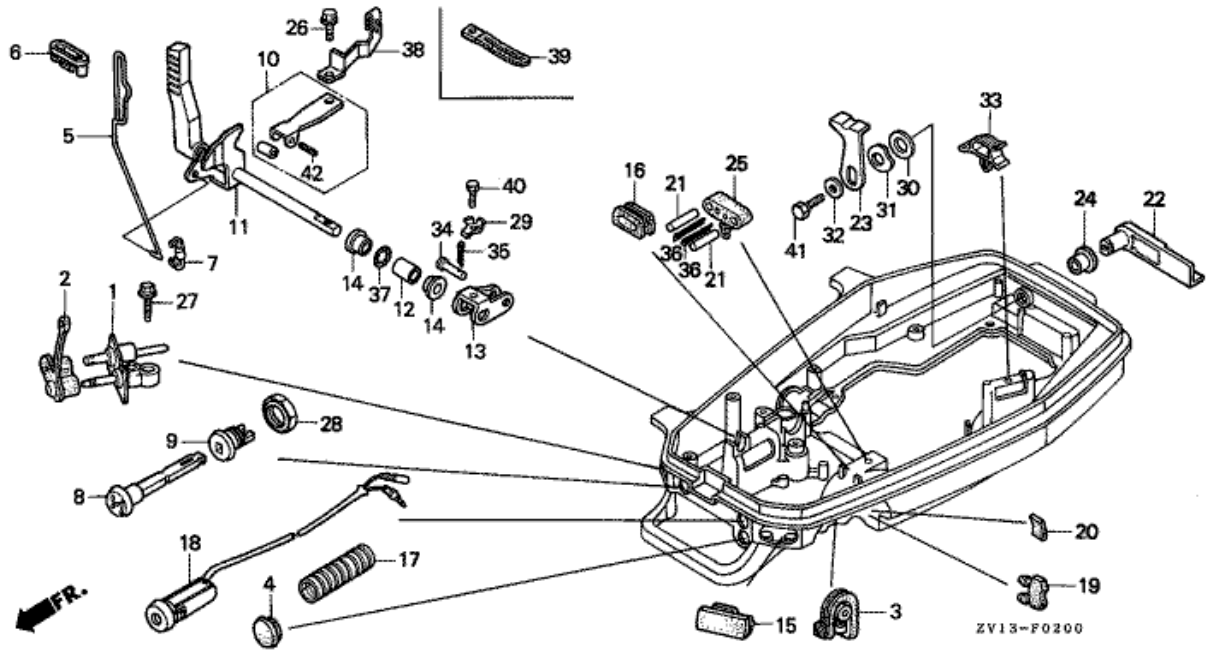

F-2 SHIFT SHAFT/COVER LOCK LEVER

Refnr	Parça Numarası	Açıklama	İlk numara	Son numara	Birim Adedi	Tipler
1	17710ZV1005ZA	CONNECTOR, FUEL *B107 *			001	SD, LD
2	17714ZV1000	CAP, FUEL JOINT			001	SD, LD
3	17918ZV1000	GROMMET, THROTTLE CABLE			001	SD, LD
4	17938ZV1000	GROMMET B, CASE UNDER			001	SD, LD
5	17944ZV1000	ROD, CAM			001	SD, LD
6	17945ZV1000	BUSH, CAM ROD			001	SD, LD
7	17946ZV1000	BUSH, LINKAGE			001	SD, LD
8	17951ZV1000	KNOB, CHOKE			001	SD, LD
9	17953ZV1000	GUIDE, CHOKE KNOB			001	SD, LD
10	24210ZV1000	SPRING COMP., CLICK			001	SD, LD
11	24610ZV1000	SHAFT COMP., SHIFT			001	SD, LD
12	24611ZV1000	COLLAR, SHIFT SHAFT			001	SD, LD
13	24612ZV1000	ARM COMP., SHIFT			001	SD, LD
14	24621921010	BUSH, SHAFT			002	SD, LD
15	31659ZV1000	GROMMET A, CASE UNDER			001	SD, LD
16	32972402830	GROMMET B, GENERATOR CORD			001	SD, LD
17	36104ZV1000	TUBE, CORD CLAMP			001	SD, LD
18	37210ZV1003	LAMP ASSY., INDICATOR			001	SD, LD
19	50158ZV1000	RUBBER C, MOUNTING			001	SD, LD
20	50159ZV1000	RUBBER, DAMPER			001	SD, LD
21	58131ZV1000	PIN, SHEAR			002	SD, LD
22	63201ZV1000	LEVER, COVER LOCK			001	SD, LD
23	63202ZV1000	HOOK, COVER LOCK			001	SD, LD
24	63205920000	BUSH, COVER LOCK			001	SD, LD
25	88111921010	HOLDER, PARTS			001	SD, LD
26	90013ZV0000	BOLT, FLANGE, 6X12			001	SD, LD
27	90117ZV1000	BOLT, FLANGE, 6X20			001	SD, LD
28	90302921000	NUT, HEX., 16MM			001	SD, LD
29	90501ZV1000	WASHER, TONGUED	1003512		001	SD, LD
30	90505ZV1000	WASHER, 14MM			001	SD, LD
31	90506ZV1000	WASHER, WAVE, 14MM			001	SD, LD
32	90512921010	WASHER, 6MM			001	SD, LD
33	90652ZV1000	CLIP, CABLE			001	SD, LD
34	90754ZV1000	PIN, 5X34			001	SD, LD
35	90756921000	PIN, SPLIT, 1.6MM			001	SD, LD
36	90758ZV1000	PIN, SPLIT			002	SD, LD