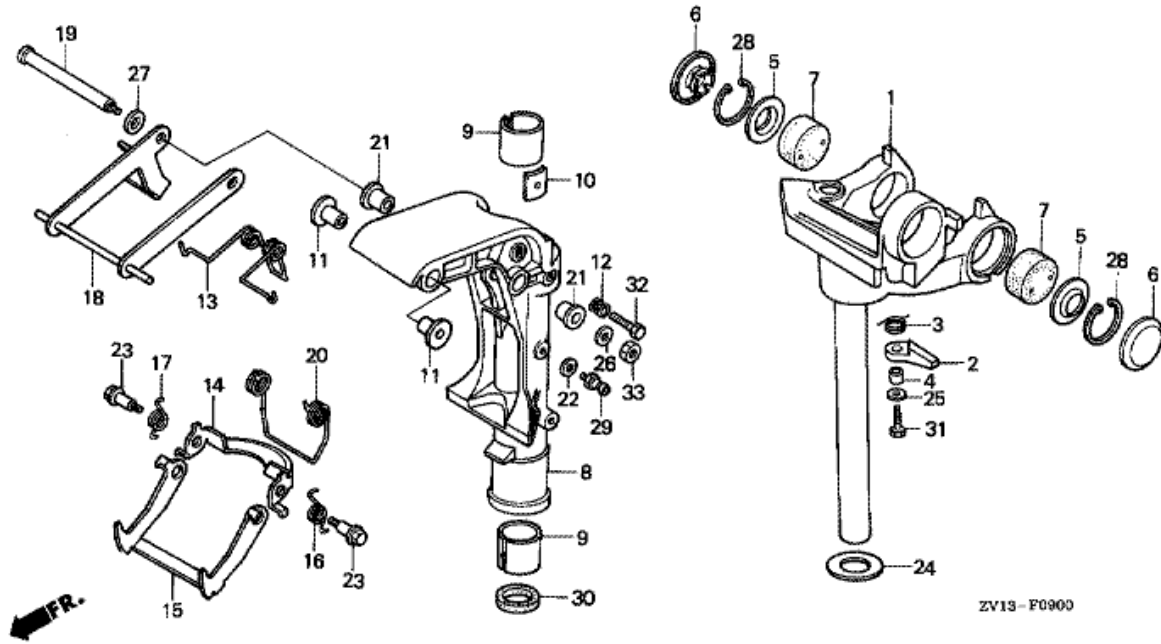

F-9 MOUNT FRAME/SWIVEL CASE

Refnr	Parça Numarası	Açıklama	İlk numara	Son numara	Birim Adedi	Tipler
1	50100ZV1000ZA	FRAME COMP., MOUNTING *B107 *			001	SD, LD
2	50105ZV1000	STOPPER, STEERING HANDLE			001	SD, LD
3	50106ZV1000	SPRING, HANDLE			001	SD, LD
4	50107ZV1000	COLLAR, STOPPER			001	SD, LD
5	50112ZV1000	WASHER, MOUNTING			002	SD, LD
6	50113ZV1000	CAP, MOUNTING			002	SD, LD
7	50151ZV1000	RUBBER, MOUNTING UPPER			002	SD, LD
8	50201ZV1610	CASE, SWIVEL			001	SD, LD
9	50211ZV1000	LINER, SWIVEL CASE			002	SD, LD
10	50212ZV1000	BLOCK, FRICTION			001	SD, LD
11	50214ZV1000	BUSH, SWIVEL CASE			002	SD, LD
12	50233881000	SPRING, FRICTION ADJUSTING			001	SD, LD
13	50403ZV1000	SPRING, HOOK RETURN			001	SD, LD
14	50511ZV1000	PLATE, REVERSE LOCK			001	SD, LD
15	50512ZV1000	HOOK, REVERSE LOCK			001	SD, LD
16	50514ZV1000	SPRING, L. REVERSE LOCK			001	SD, LD
17	50513ZV1000	SPRING, R. REVERSE LOCK			001	SD, LD
18	50515ZV1000	ARM COMP., TILT			001	SD, LD
19	50517ZV1000	SHAFT, TILT			001	SD, LD
20	50519ZV1000	SPRING, REVERSE LOCK			001	SD, LD
21	50521ZV1000	BUSH, TILT LEVER			002	SD, LD
22	51427230300	WASHER, 6X11			001	SD, LD
23	90105ZV1000	BOLT, REVERSE LOCK			002	SD, LD
24	90454ZV1000	WASHER, THRUST			001	SD, LD
25	90504921010	WASHER, PLAIN, 6MM			001	SD, LD
28	90651ZV1000	CIRCLIP, INTERNAL, 40			002	SD, LD
29	90951ZV7010	NIPPLE, GREASE			001	SD, LD
30	91256ZV1003	OIL SEAL, 27.8X33X5 (ARAI)			001	SD, LD
30	91256ZV1004	OIL SEAL, 27.8X33X5 (NOK)			001	SD, LD
31	92000060204J	BOLT, HEX., 6X20			001	SD, LD
32	92000080204J	BOLT, HEX., 8X20			001	SD, LD
33	94001064900S	NUT, HEX., 6MM			001	SD, LD