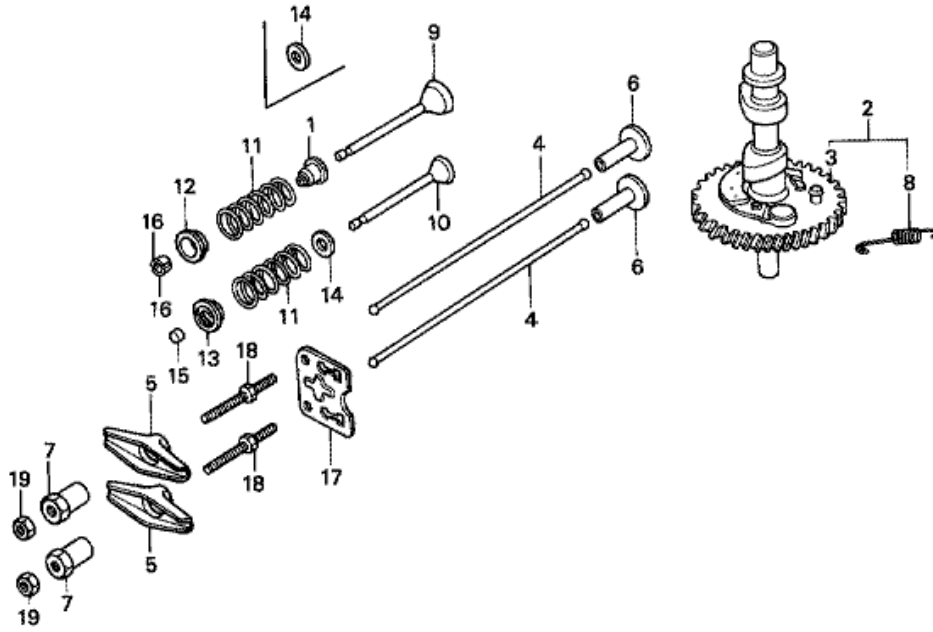

E-7 PISTON/CRANKSHAFT

ZV13-EC700

Refnr	Parça Numarası	Açıklama	İlk numara	Son numara	Birim Adedi	Tipler
1	13010ZE6003	RING SET, PISTON (STD.)		1011520	001	SD, LD
1	13010ZE6004	RING SET, PISTON (STD.)			001	SD, LD
2	13101ZV1000	PISTON			001	SD, LD
3	13111ZV1000	PIN, PISTON			001	SD, LD
4	13200ZV1000	ROD ASSY., CONNECTING			001	SD, LD
5	13310ZV1000	CRANKSHAFT COMP.			001	SD, LD
7	90001ZE1000	BOLT, CONNECTING ROD			002	SD, LD
8	90459357000	WASHER C, THRUST, 25MM			001	SD, LD
9	90551ZE1000	CLIP, PISTON PIN, 18MM			002	SD, LD

E-9 CAMSHAFT/VALVE

ZV13-EC900

Refnr	Parça Numarası	Açıklama	İlk numara	Son numara	Birim Adedi	Tipler
2	14100ZV1000	CAMSHAFT ASSY.			001	SD, LD
4	14410ZE1000	ROD, PUSH			002	SD, LD
5	14431ZE1000	ARM, VALVE ROCKER			002	SD, LD
6	14441ZE1000	LIFTER, VALVE			002	SD, LD
7	14451ZE1003	PIVOT, ROCKER ARM			002	SD, LD
8	14568ZV1000	SPRING, WEIGHT RETURN			001	SD, LD
9	14711ZV1000	VALVE, IN.			001	SD, LD
10	14721ZV1000	VALVE, EX.			001	SD, LD
11	14751ZV1000	SPRING, VALVE			002	SD, LD
12	14771ZV1000	RETAINER, VALVE SPRING			001	SD, LD
13	14773ZE1000	RETAINER, EX. VALVE SPRING			001	SD, LD
14	14775028010	SEAT, VALVE SPRING		1223841	002	SD, LD
15	14781ZE1000	ROTATOR, VALVE			001	SD, LD
16	14781107003	COTTER, VALVE (SANKO)			002	SD, LD
17	14791ZE1010	PLATE, PUSH ROD GUIDE			001	SD, LD
18	90012ZE0010	BOLT, PIVOT, 8MM			002	SD, LD
19	90206ZE1000	NUT, PIVOT ADJUSTING			002	SD, LD