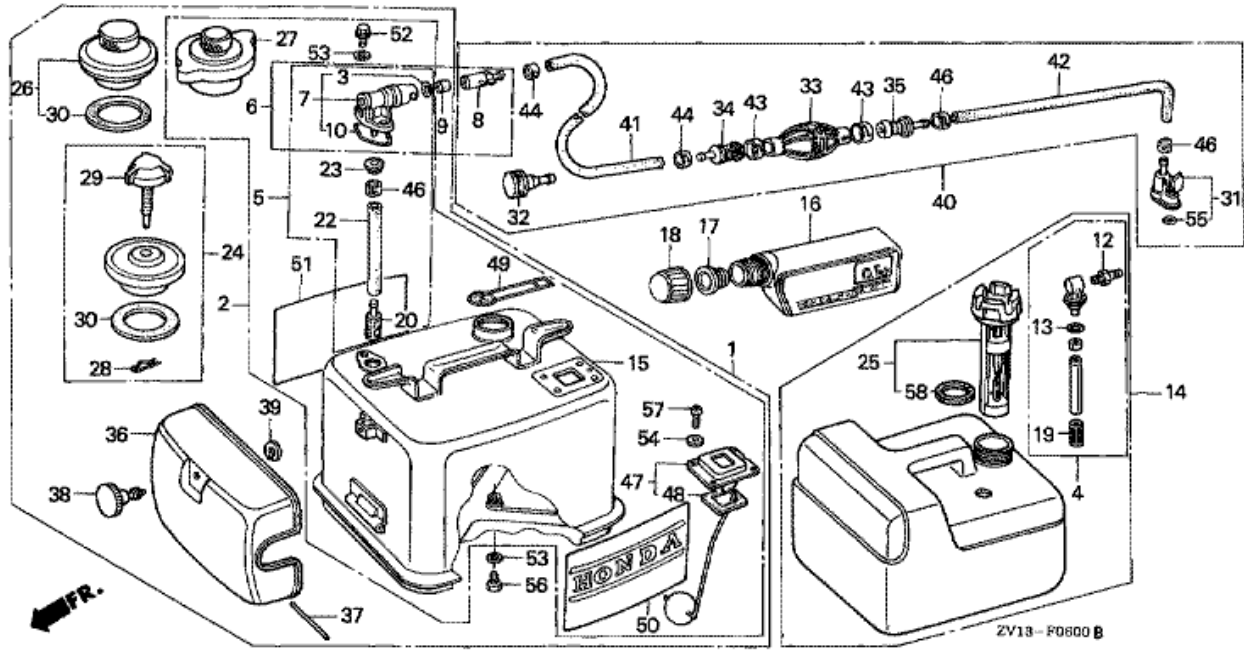

F-6 FUEL TANK/SUB TANK

Refnr	Parça Numarası	Açıklama	İlk numara	Son numara	Birim Adedi	Tipler
1	06175881666H	TANK KIT, FUEL	1005370		(1)	SD, LD
1	06175ZV1610	TANK KIT, FUEL		1008356	(1)	SD, LD
3	16075935006	O-RING			001	SD, LD
5	16900881000	JOINT COMP. A, FUEL			001	SD, LD
6	16950935016	JOINT, FUEL CONSENT			(1)	SD, LD
7	16951935006	JOINT A, FUEL CONSENT			001	SD, LD
8	16952935006	JOINT B, FUEL CONSENT			001	SD, LD
9	16953935000	ABSORBER, FUEL			001	SD, LD
10	16962865010	RING, COCK SEAL			001	SD, LD
15	17500881020H	TANK COMP., FUEL			001	SD, LD
15	17500881711H	TANK COMP., FUEL		1008356	001	SD, LD
16	17570921000	TANK, OIL			001	SD, LD
17	17572801810	CAP, SUB TANK INNER			001	SD, LD
18	17573801810	CAP, SUB TANK			001	SD, LD
20	17583881000	FILTER, FUEL			001	SD, LD
22	17611935000	TUBE, INNER			001	SD, LD
24	17620ZV1003	CAP COMP., FUEL FILLER		1008356	001	SD, LD
27	17620881043	CAP COMP., FUEL FILLER	1008357		001	SD, LD
28	17624ZV1000	PIN, LOCK, 4MM		1008356	001	SD, LD
29	17626ZV1000	VALVE COMP., BREATHER		1008356	001	SD, LD
30	17627921153	PACKING, CAP		1005369	001	SD, LD
31	17650921003ZA	CONNECTOR COMP., FUEL *B107 *			001	SD, LD
33	17661921000	BULB, PRIMER			001	SD, LD
34	17670921000	VALVE COMP., IN.			001	SD, LD
35	17680921000	VALVE COMP., OUTLET			001	SD, LD
36	17696881000	BOX, TOOL	1005370		001	SD, LD
36	17696921010	BOX, TOOL		1008356	001	SD, LD
37	17697921000	BAR, 3X150			001	SD, LD
38	17698921000	LATCH, TOOL BOX			001	SD, LD
39	17699921000	STOPPER, LATCH			001	SD, LD
40	17700881000ZA	TUBE COMP., FUEL *B107 *	1008357		001	SD, LD
40	17700935000ZB	TUBE COMP., FUEL *B107 *		1008356	001	SD, LD
41	17701881000	TUBE, FUEL LONG			001	SD, LD
41	17701921000	TUBE, FUEL LONG		1008356	001	SD, LD
42	17702921000	TUBE, FUEL SHORT			001	SD, LD
43	17703921000	BAND, TUBE CLIP, 20MM			002	SD, LD
44	17704921000	BAND, TUBE CLIP, 11MM			002	SD, LD