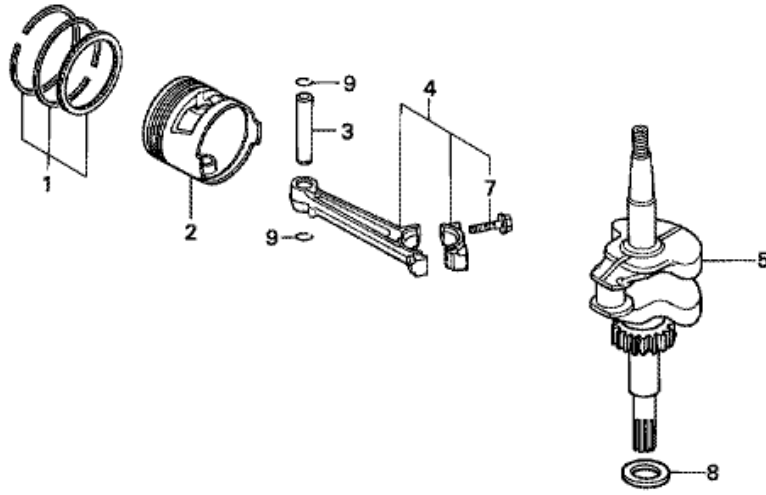

E-7 PISTON/CRANKSHAFT

ZV13-EC700

Refnr	Parça Numarası	Açıklama	İlk numara	Son numara	Birim Adedi	Tipler
1	13010ZE6003	RING SET, PISTON (STD.)		1011520	001	SD, LD
1	13010ZE6004	RING SET, PISTON (STD.)			001	SD, LD
2	13101ZV1000	PISTON			001	SD, LD
3	13111ZV1000	PIN, PISTON			001	SD, LD
4	13200ZV1000	ROD ASSY., CONNECTING			001	SD, LD
5	13310ZV1000	CRANKSHAFT COMP.			001	SD, LD
7	90001ZE1000	BOLT, CONNECTING ROD			002	SD, LD
8	90459357000	WASHER C, THRUST, 25MM			001	SD, LD
9	90551ZE1000	CLIP, PISTON PIN, 18MM			002	SD, LD