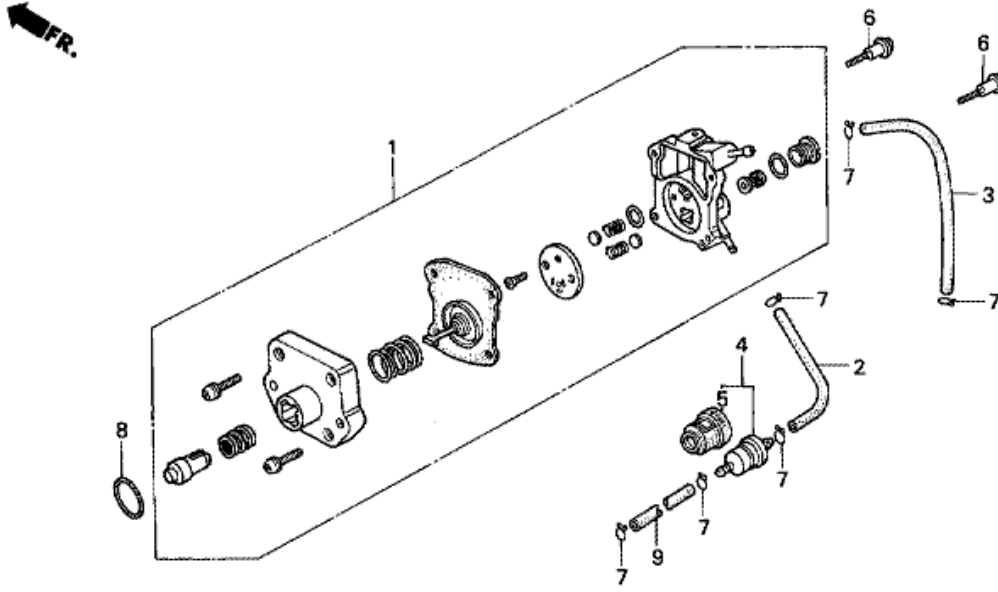

E-18 FUEL PUMP

ZV13-E1800

Refnr	Parça Numarası	Açıklama	İlk numara	Son numara	Birim Adedi	Tipler
1	16700ZV1005	PUMP ASSY., FUEL			001	SD, LD
2	16791ZV1000	TUBE, FUEL, 4.5MM			001	SD, LD
3	16792ZV1000	TUBE, FUEL, 4.5			001	SD, LD
4	16910GB2005	STRAINER COMP., FUEL			001	SD, LD
5	16915GB2000	SUSPENSION, STRAINER			001	SD, LD
6	90124ZV1000	BOLT, SPECIAL, 6X34		1305971	002	SD, LD
7	90602921000	CLIP, TUBE (B8)			002	SD, LD
8	91306921000	O-RING, 20.8X2.4			001	SD, LD
9	950014526540	TUBE, FUEL, 4.5X265 (95001-45001-60M)			001	SD, LD