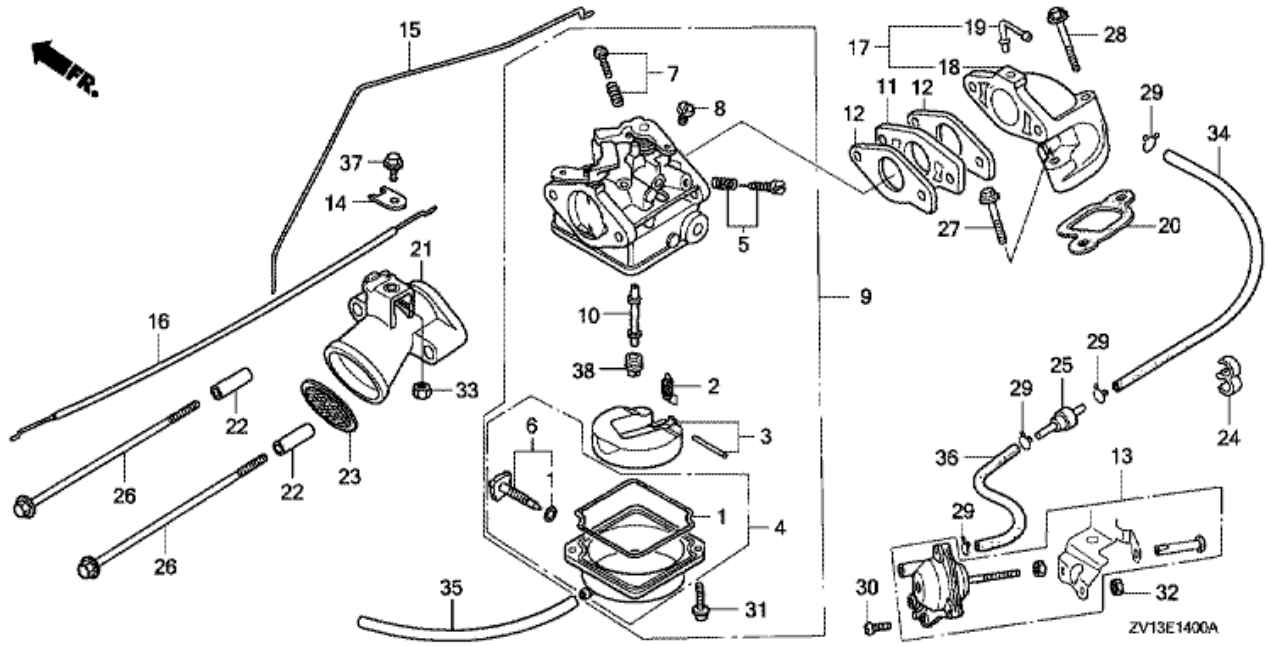

E-14 CARBURETOR

Refnr	Parça Numarası	Açıklama	İlk numara	Son numara	Birim Adedi	Tipler
1	16010881003	PACKING SET			001	SD, LD
2	16011881741	VALVE SET, FLOAT			001	SD, LD
3	16013881741	FLOAT SET			001	SD, LD
4	16015881003	CHAMBER SET, FLOAT			001	SD, LD
5	16016ZV1005	SCREW SET A			001	SD, LD
6	16024881003	SCREW SET, DRAIN			001	SD, LD
7	16028ZV1005	SCREW SET			001	SD, LD
8	16071ZV1005	SCREW, PLUG			001	SD, LD
9	16100ZV1005	CARBURETOR ASSY. (BC05A C)			001	SD, LD
10	16166ZV1005	NOZZLE, MAIN			001	SD, LD
11	16211ZV1000	INSULATOR, CARBURETOR			001	SD, LD
12	16221ZV1000	PACKING, CARBURETOR			002	SD, LD
13	16400ZV1005	DIAPHRAGM ASSY.		1208720	001	SD, LD
14	16576ZV0000	HOLDER, CABLE			001	SD, LD
15	16593ZV1000	ROD, THROTTLE			001	SD, LD
16	16620ZV1000	CABLE COMP., CHOKE			001	SD, LD
17	17101ZV1000ZA	MANIFOLD COMP., INTAKE *NH8 *		1208720	001	SD, LD
19	17105ZV1300	JOINT, TUBE			001	SD, LD
20	17151ZV1000	PACKING, INTAKE MANIFOLD			001	SD, LD
21	17201ZV1000	GUIDE COMP., AIR			001	SD, LD
22	17202ZV1000	COLLAR, DISTANCE			002	SD, LD
23	17203881000	TRAP, FLAME		1223841	001	SD, LD
24	17915PC0000	CLIP, TUBE			001	SD, LD
25	36135ZV1003	VALVE, DASHPOT CHECK		1208720	001	SD, LD
26	90012ZV1000	BOLT, FLANGE, 6X102		1305887	002	SD, LD
27	90015ZV0000	BOLT, FLANGE, 6X28			001	SD, LD
28	90125ZV1000	BOLT, FLANGE, 6X42		1305887	001	SD, LD
29	90605921000	CLIP B7, TUBE			004	SD, LD
30	93500050120B	SCREW, PAN, 5X12		1208720	002	SD, LD
31	938920401208	SCREW-WASHER, 4X12			002	SD, LD
32	94001054900S	NUT, HEX., 5MM		1208720	002	SD, LD
33	94001060200S	NUT, HEX., 6MM		1247721	001	SD, LD
34	950013514040	TUBE, FUEL, 3.5X140 (95001-35001-60M)		1208720	001	SD, LD
35	950013516540	TUBE, FUEL, 3.5X165 (95001-35001-60M)		1208526	001	SD, LD
36	950013529540	TUBE, FUEL, 3.5X295 (95001-35001-60M)		1208720	001	SD, LD
37	959000601202	BOLT, FLANGE, 6X12			001	SD, LD
38	991011240700	JET, MAIN, #70			(1)	SD, LD