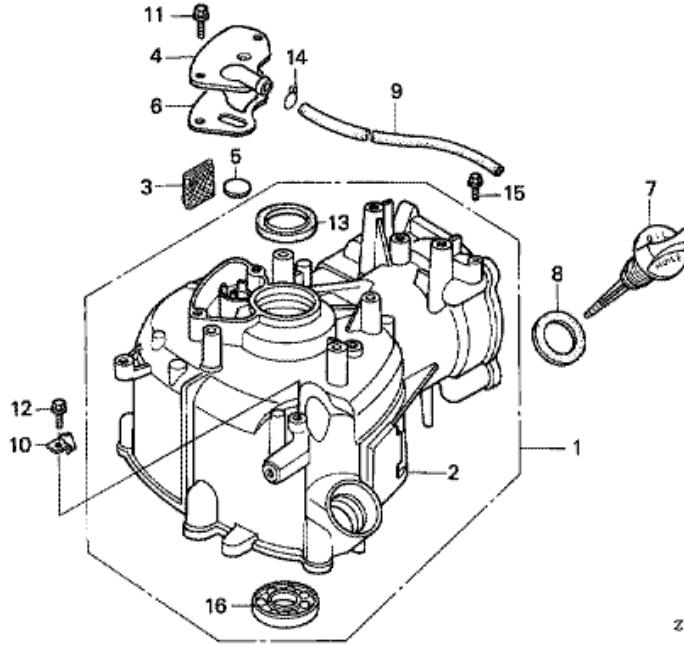

E-2 CYLINDER HEAD

Refnr	Parça Numarası	Açıklama	İlk numara	Son numara	Birim Adedi	Tipler
1	12200ZV1000KA	HEAD COMP., CYLINDER *NH8 *			001	SD, LD
2	12204ZV1305	GUIDE, IN. VALVE (OS)			(1)	SD, LD
3	12205ZV1305	GUIDE, EX. VALVE (OS)			(1)	SD, LD
4	12216ZE5300	CLIP, VALVE GUIDE			001	SD, LD
5	12251ZV1000	GASKET, CYLINDER HEAD		1207617	001	SD, LD
6	12311ZV1000	COVER, HEAD			001	SD, LD
7	12391ZV1000	PACKING, HEAD COVER			001	SD, LD
8	18110ZV1000ZA	MANIFOLD COMP., EX. *NH8 *			001	SD, LD
9	18115ZV1000	GASKET, EX. MANIFOLD			001	SD, LD
12	19300881761	THERMOSTAT ASSY.			001	SD, LD
13	19302921003	RUBBER, THERMOSTAT			001	SD, LD
14	19310ZV1000ZA	COVER, THERMOSTAT *NH8 *			001	SD, LD
15	19351ZV1000	PACKING, THERMOSTAT COVER		1208101	001	SD, LD
16	90018ZV1000	BOLT, FLANGE, 6X23		1305887	002	SD, LD
17	90122ZV1000	BOLT, FLANGE, 6X12			004	SD, LD
18	90123ZV0000	BOLT, FLANGE, 6X32		1305887	003	SD, LD
19	90127ZV1000	BOLT, FLANGE, 8X60			002	SD, LD
21	9430110160	DOWEL PIN, 10X16			002	SD, LD
22	959230809009	BOLT, FLANGE, 8X90			002	SD, LD
23	9807955817	PLUG, SPARK (BPR5ES)			001	SD, LD
23	9807955827	PLUG, SPARK (W16EPR-U)			001	SD, LD

E-3 CYLINDER BARREL

Refnr	Parça Numarası	Acıklama	İlk numara	Son numara	Birim Adedi	Tipler
2	121A0ZV1000KA	BARREL COMP., CYLINDER			001	SD, LD
3	12367ZE6000	FILTER, BREATHER			001	SD, LD
4	12371ZV1000	CAP, BREATHER CHAMBER			001	SD, LD
5	12372879000	VALVE, BREATHER			001	SD, LD
6	12373ZV1000	PACKING, BREATHER CAP			001	SD, LD
7	15620ZV1000	CAP, OIL FILLER			001	SD, LD
8	15625ZE6000	PACKING, OIL FILLER CAP			001	SD, LD
9	15721ZV1000	TUBE, BREATHER			001	SD, LD
10	15725ZV1000	CLAMP, BREATHER TUBE			001	SD, LD
11	90013ZV0000	BOLT, FLANGE, 6X12			002	SD, LD
12	90019ZV1000	BOLT, FLANGE, 5X10			001	SD, LD
13	91252888003	OIL SEAL, 25X38X7 (ARAI)			001	SD, LD
14	9500202124	CLIP, TUBE (B12)			001	SD, LD
15	90019ZV1000	BOLT, FLANGE, 5X10		1305887	001	SD, LD
16	961006205000	BEARING, RADIAL BALL, 6205			001	SD, LD