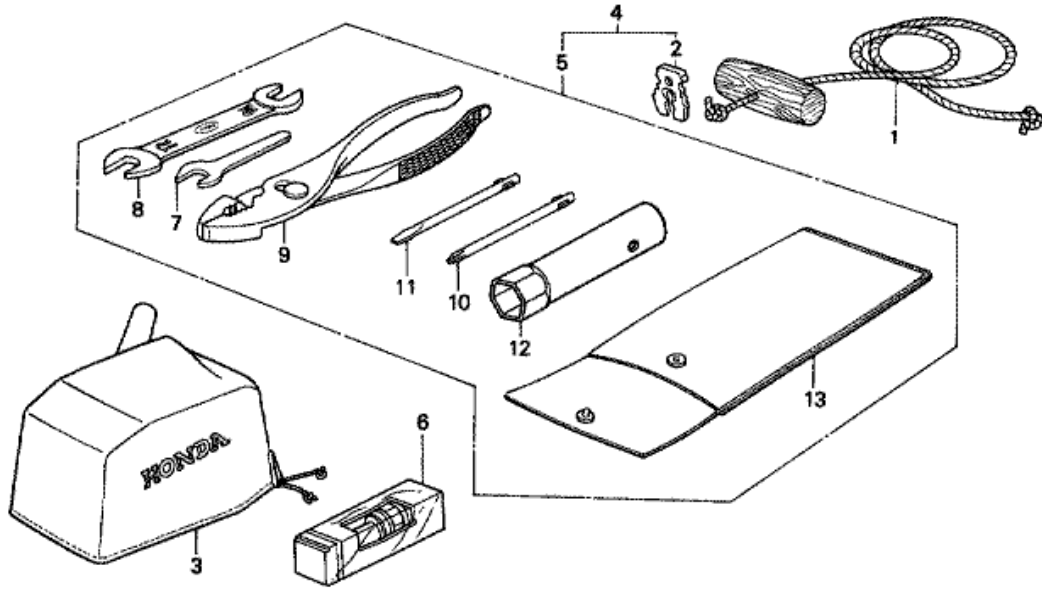

F-13 TOOL/STARTER ROPE

ZV13-F1300

Refnr	Parça Numarası	Açıklama	İlk numara	Son numara	Birim Adedi	Tipler
1	28470816000	ROPE, STARTER			001	SD, LD
3	63311ZV1000	COVER, BODY			(1)	SD, LD
5	89000ZV1000	TOOL KIT (###)			001	SD, LD
6	9807955817	PLUG, SPARK (BPR5ES)			001	SD, LD
6	9807955827	PLUG, SPARK (W16EPR-U)			001	SD, LD
7	9900108000	SPANNER, 8			001	SD, LD
8	9900110120	SPANNER, 10X12			001	SD, LD
9	9900213500	PLIERS, 135		1408543	001	SD, LD
10	9900310000	DRIVER 1, PLUS SCREW (NO.2)			001	SD, LD
11	9900330000	DRIVER 3, MINUS SCREW (NO.2)			001	SD, LD
12	9900421001	WRENCH, BOX (P21)			001	SD, LD
13	9900802000	BAG, TOOL, 200MM			001	SD, LD