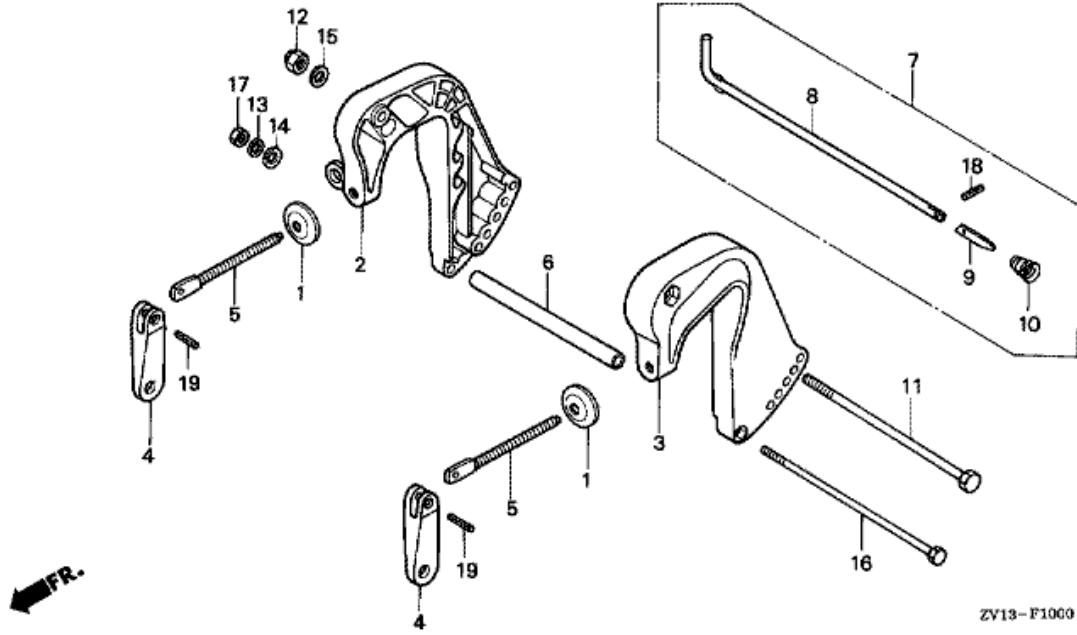

F-10 STERN BRACKET/ADJUST ROD

Refnr	Parça Numarası	Açıklama	İlk numara	Son numara	Birim Adedi	Tipler
1	50122935000	PLATE, PUSH		1000880	002	SD, LD
2	50300ZV1000ZA	BRACKET COMP., R. STERN *B107 *			001	SD, LD
3	50310ZV1000ZA	BRACKET COMP., L. STERN *B107 *			001	SD, LD
4	50323ZV1300	GRIP, CLAMP			002	SD, LD
5	50325ZV1300	SCREW, CLAMP		1000880	002	SD, LD
6	50335ZV1000	COLLAR, DISTANCE, 6MM			001	SD, LD
7	50340ZV1000	ROD COMP., ADJUSTING			001	SD, LD
8	50341ZV1300	ROD, ADJUSTING			001	SD, LD
9	50342ZV1300	STOPPER, ROD			001	SD, LD
10	50343ZV1300	SPRING, ROD ADJUSTING			001	SD, LD
11	90107ZV1000	BOLT, HEX., 8X130			001	SD, LD
12	90301921000	NUT, SELF-LOCK, 8MM			001	SD, LD
13	90407920000	WASHER, SPRING, 6MM			001	SD, LD
14	90504921010	WASHER, PLAIN, 6MM			001	SD, LD
15	90514921000	WASHER, 8MM			001	SD, LD
16	92000061404J	BOLT, HEX., 6X140			001	SD, LD
17	94001064900S	NUT, HEX., 6MM			001	SD, LD
18	9430520063	PIN, SPRING, 2X6			001	SD, LD
19	9430540203	PIN, SPRING, 4X20			002	SD, LD