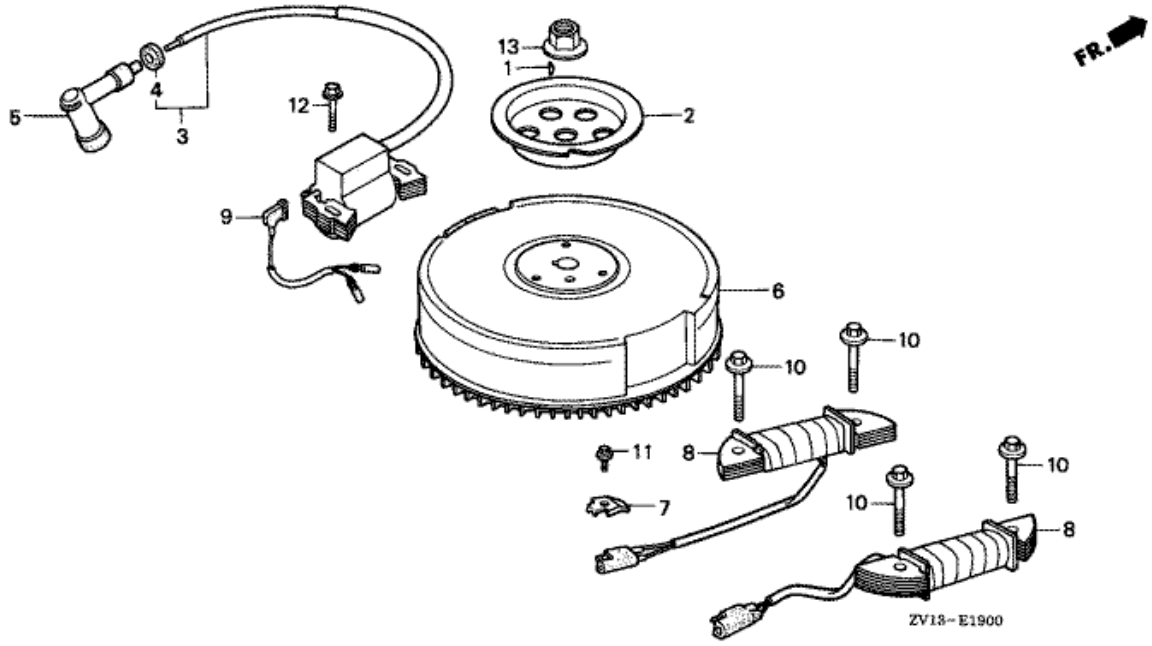

E-19 IGNITION COIL/FLYWHEEL

Refnr	Parça Numarası	Açıklama	İlk numara	Son numara	Birim Adedi	Tipler
1	13331357000	KEY, SPECIAL WOODRUFF, 25X18			001	SD, LD
2	28451ZV1000	PULLEY, STARTER			001	SD, LD
3	30500ZV1003	COIL ASSY., IGNITION			001	SD, LD
4	30505ZE6000	GROMMET, HIGH TENSION CORD			001	SD, LD
5	30700ZV1000	CAP ASSY., NOISE SUPPRESSOR			001	SD, LD
6	31100ZV1000	FLYWHEEL COMP.			001	SD, LD
9	36101ZV1003	CORD, STOP SWITCH			001	SD, LD
12	90121ZV0000	BOLT, FLANGE, 6X25			002	SD, LD
13	90201881000	NUT, SPECIAL, 14MM			001	SD, LD