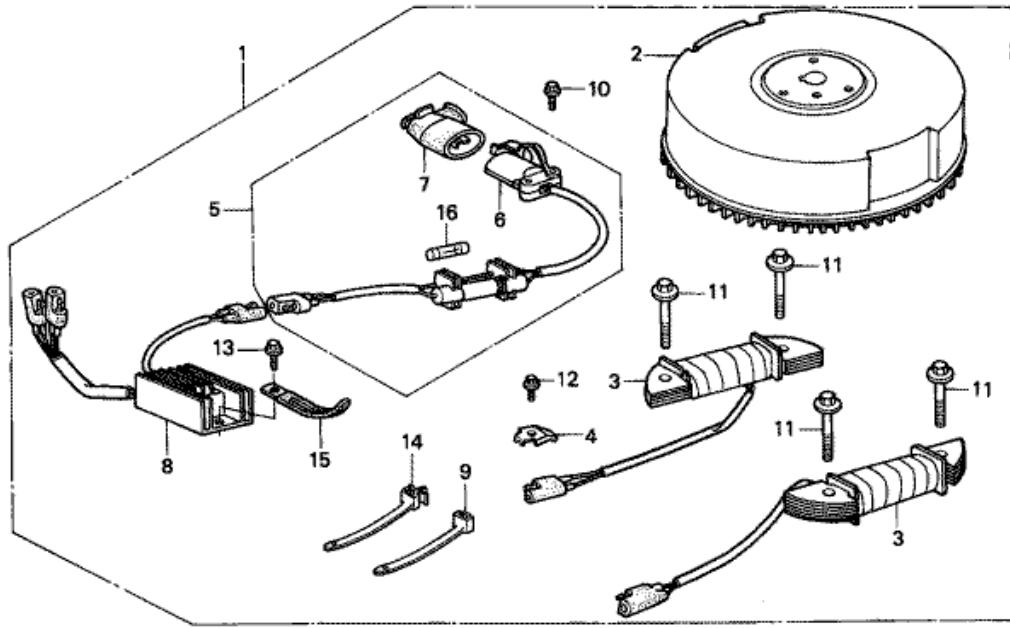

EOP-1 LAMP CONSENT KIT

ZV13-X0100

Refnr	Parça Numarası	Açıklama	İlk numara	Son numara	Birim Adedi	Tipler
1	06310ZV1810	RECEPTACLE KIT, CHARGE			(1)	SD, LD
2	31100ZV1810	FLYWHEEL COMP. (CHARGE)			(1)	SD, LD
3	31510ZV1810	COIL ASSY., LAMP (12V/20W)			(2)	SD, LD
4	31511ZV1811	CLAMPER, CORD			(1)	SD, LD
5	31650ZV1003	RECEPTACLE ASSY., CHARGE			(1)	SD, LD
6	31651881014	CONSENT			(1)	SD, LD
7	31652881014	PLUG, CONSENT		1308874	(1)	SD, LD
8	31700ZV1003	RECTIFIER ASSY.			(1)	SD, LD
10	90014ZV1010	BOLT, FLANGE, 5X22			(2)	SD, LD
11	90015ZV0000	BOLT, FLANGE, 6X28			(4)	SD, LD
12	90019ZV1000	BOLT, FLANGE, 5X10			(1)	SD, LD
13	90128ZV1000	BOLT, FLANGE, 6X16			(1)	SD, LD
15	91401ZV1000	CLIP, CORD			(1)	SD, LD
16	9820010500	FUSE A (5A)			(1)	SD, LD