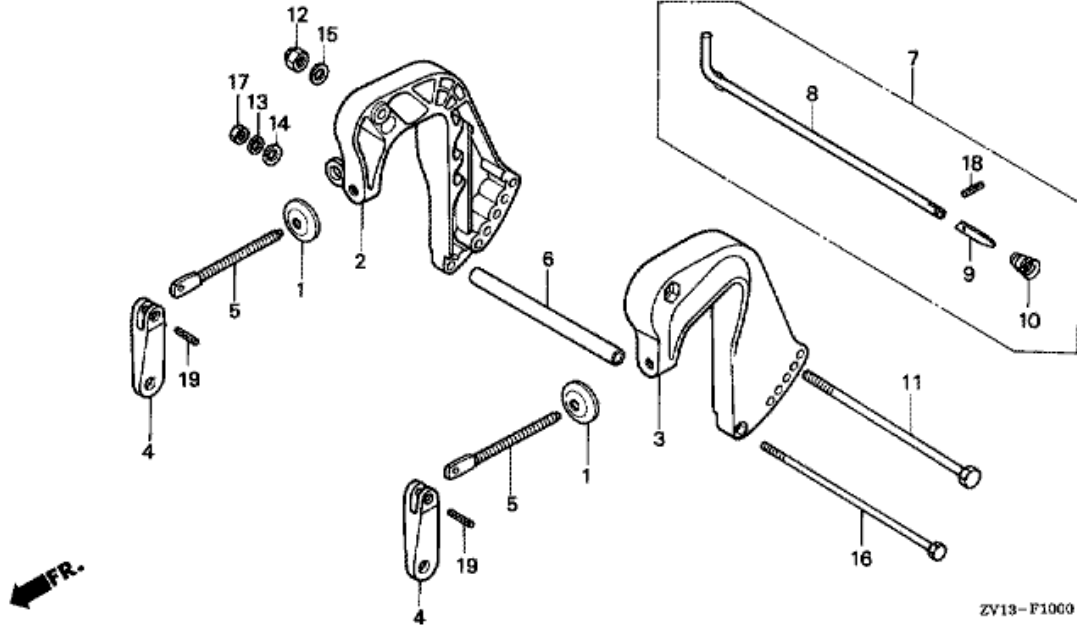

F-10 STERN BRACKET/ADJUST ROD

Refnr	Parça Numarası	Açıklama	İlk numara	Son numara	Birim Adedi	Tipler
1	50122935010	PLATE, PUSH	1000881		002	SD, LD
2	50300ZV1841ZB	BRACKET COMP., R. STERN *NH282MU *			001	SD, LD
3	50310ZV1841ZB	BRACKET COMP., L. STERN *NH282MU *			001	SD, LD
4	50323ZV1300	GRIP, CLAMP			002	SD, LD
5	50325ZV1310	SCREW, CLAMP			002	SD, LD
6	50335ZV1000	COLLAR, DISTANCE, 6MM			001	SD, LD
7	50340ZV1000	ROD COMP., ADJUSTING			001	SD, LD
8	50341ZV1310	ROD, ADJUSTING			001	SD, LD
9	50342ZV1310	STOPPER, ROD			001	SD, LD
10	50343ZV1300	SPRING, ROD ADJUSTING			001	SD, LD
11	90107ZV1000	BOLT, HEX., 8X130			001	SD, LD
12	90305ZV4000	NUT, SELF-LOCK, 8MM			001	SD, LD
13	90407920000	WASHER, SPRING, 6MM			001	SD, LD
14	90504921010	WASHER, PLAIN, 6MM			001	SD, LD
15	90514921000	WASHER, 8MM			001	SD, LD
16	92101061404J	BOLT, HEX., 6X140			001	SD, LD
17	94001064900S	NUT, HEX., 6MM			001	SD, LD
18	9430520063	PIN, SPRING, 2X6			001	SD, LD
19	9430540203	PIN, SPRING, 4X20			002	SD, LD