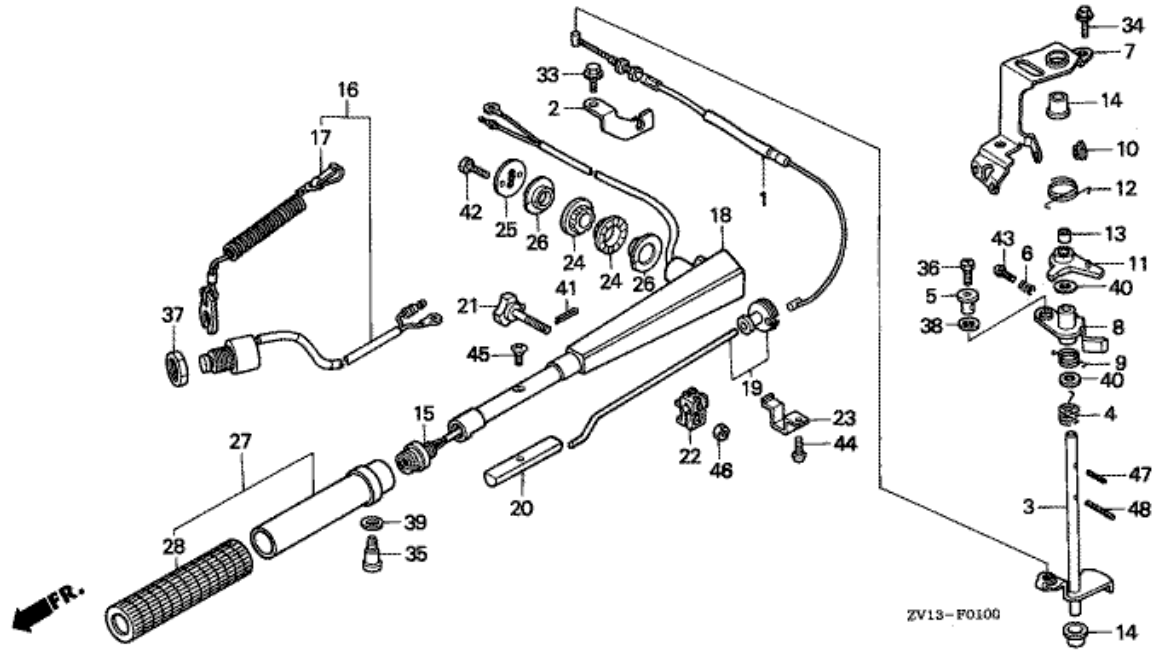

F-1 STEERING HANDLE/THROTTLE CABLE

Refnr	Parça Numarası	Açıklama	İlk numara	Son numara	Birim Adedi	Tipler
1	17910ZV1000	CABLE COMP., THROTTLE			001	SD, LD
2	17921ZV1010	HOLDER, CABLE			001	SD, LD
3	17930ZV1020	SHAFT COMP., THROTTLE			001	SD, LD
4	17932ZV1000	SPRING, THROTTLE ARM			001	SD, LD
5	17933ZV1000	HOLDER, THROTTLE ROD			001	SD, LD
6	17934ZV1000	SPRING, THROTTLE ADJUSTING			001	SD, LD
7	17935ZV1000	STAY, THROTTLE SHAFT			001	SD, LD
8	17936ZV1000	LINK COMP., THROTTLE			001	SD, LD
9	17937ZV1000	SPRING, RETURN			001	SD, LD
11	17941ZV1000	POWL, NEUTRAL START			001	SD, LD
12	17942ZV1000	SPRING, POWL			001	SD, LD
13	17943ZV1000	COLLAR, POWL			001	SD, LD
14	24621921010	BUSH, SHAFT			002	SD, LD
16	36180ZV1A03	SWITCH ASSY., EMERGENCY STOP	1001158		001	SD, LD
17	36182ZV4650	CORD COMP., EMERGENCY			001	SD, LD
18	53101ZV1A00ZB	HANDLE, STEERING *NH282MU *			001	SD, LD
19	53102ZV1000	REEL COMP., THROTTLE			001	SD, LD
20	53103ZV1000	WEIGHT, STEERING HANDLE			001	SD, LD
21	53104ZV1000	BOLT, FRICTION			001	SD, LD
22	53106ZV1000	BLOCK, THROTTLE FRICTION			001	SD, LD
23	53108ZV1000	STAY A, THROTTLE REEL			001	SD, LD
24	53109ZV1000	RUBBER, HANDLE MOUNTING			002	SD, LD
25	53111ZV1000	PLATE, STEERING HANDLE			001	SD, LD
26	53112ZV1000	COLLAR, STEERING HANDLE			002	SD, LD
27	53140ZV1A00	PIPE COMP., GRIP			001	SD, LD
28	53165ZV1A00	RUBBER, GRIP			001	SD, LD
33	90013ZV0010	BOLT, FLANGE, 6X12			001	SD, LD
34	90013ZV1000	BOLT, FLANGE, 6X14			001	SD, LD
35	90106ZV1000	BOLT, PIPE GRIP			001	SD, LD
36	90116ZV1000	BOLT, RECESSED, 5X8			001	SD, LD
37	90302921000	NUT, HEX., 16MM			001	SD, LD
38	90507ZV1000	WASHER, NYLON, 9MM			001	SD, LD
39	90508ZV1000	WASHER, 7.5MM			001	SD, LD
40	90511921000	WASHER, PLAIN, 10MM			002	SD, LD
41	90759ZV1000	PIN, SPLIT, 2.0			001	SD, LD
42	92101060164J	BOLT, HEX., 6X16			002	SD, LD