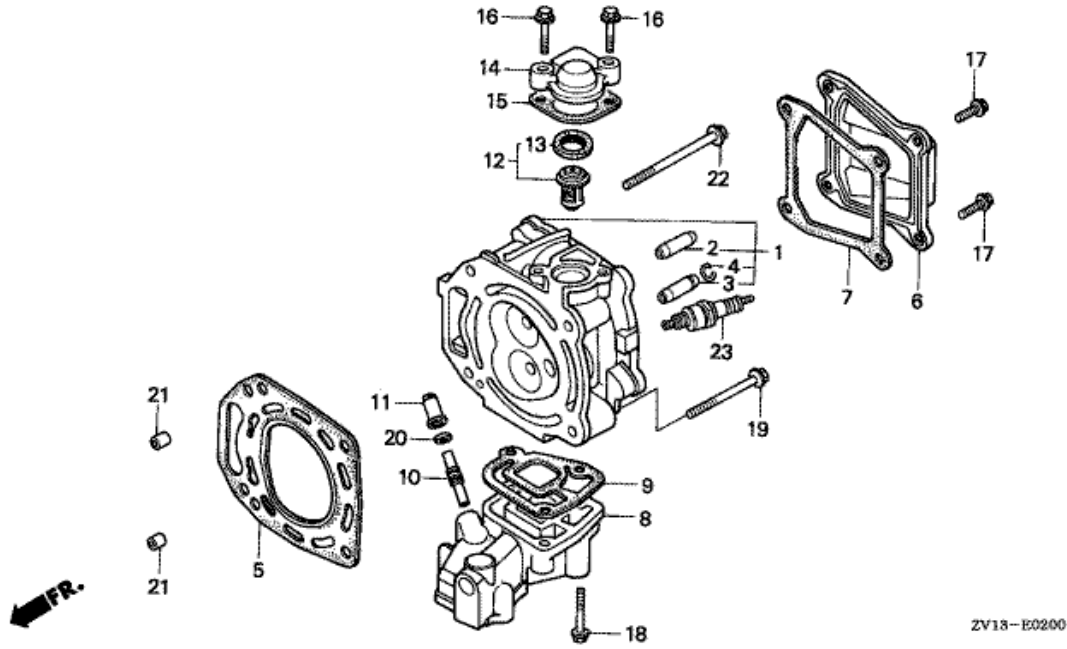

E-2 CYLINDER HEAD

Refnr	Parça Numarası	Açıklama	İlk numara	Son numara	Birim Adedi	Tipler
1	12200ZV1010ZA	HEAD COMP., CYLINDER *NH8 *			001	SD, LD
2	12204ZV1305	GUIDE, IN. VALVE (OS)			(1)	SD, LD
3	12205ZV1305	GUIDE, EX. VALVE (OS)			(1)	SD, LD
4	12216ZE5300	CLIP, VALVE GUIDE			001	SD, LD
5	12251ZV1850	GASKET, CYLINDER HEAD	1207618		001	SD, LD
6	12311ZV1000	COVER, HEAD			001	SD, LD
7	12391ZV1850	PACKING, HEAD COVER	1207868		001	SD, LD
8	18110ZV1000ZA	MANIFOLD COMP., EX. *NH8 *			001	SD, LD
9	18115ZV1850	GASKET, EX. MANIFOLD	1204033		001	SD, LD
12	19300881761	THERMOSTAT ASSY.			001	SD, LD
13	19302921003	RUBBER, THERMOSTAT			001	SD, LD
14	19310ZV1000ZA	COVER, THERMOSTAT *NH8 *			001	SD, LD
15	19351ZV1850	PACKING, THERMOSTAT COVER			001	SD, LD
16	90018ZV1000	BOLT, FLANGE, 6X23		1305887	002	SD, LD
16	90018ZV1010	BOLT, FLANGE, 6X23	1305888		002	SD, LD
17	90122ZV1000	BOLT, FLANGE, 6X12			004	SD, LD
17	90122ZV1010	BOLT, FLANGE, 6X12	1305888		004	SD, LD
18	90123ZV0000	BOLT, FLANGE, 6X32		1305887	003	SD, LD
18	90123ZV0010	BOLT, FLANGE, 6X32	1305888		003	SD, LD
19	90127ZV1000	BOLT, FLANGE, 8X60			002	SD, LD
19	90127ZV1010	BOLT, FLANGE, 8X60	1305888		002	SD, LD
21	9430110160	DOWEL PIN, 10X16			002	SD, LD
22	959230809009	BOLT, FLANGE, 8X90			002	SD, LD
23	9807955817	PLUG, SPARK (BPR5ES)			001	SD, LD
23	9807955827	PLUG, SPARK (W16EPR-U)			001	SD, LD