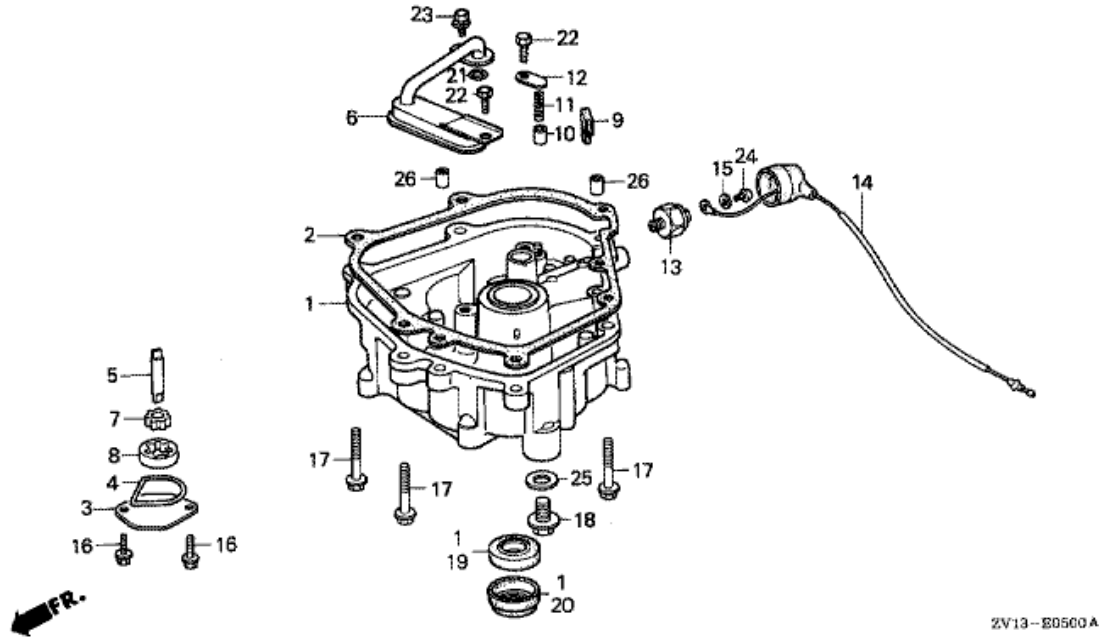

E-5 OIL PAN

ZV13-B0500A

Refnr	Parça Numarası	Acıklama	İlk numara	Son numara	Birim Adedi	Tipler
1	11300ZV1405ZA	PAN ASSY., OIL *NH8*			001	SD, LD
2	11381ZV1850	PACKING, OIL PAN	1207868		001	SD, LD
3	15130ZV1000	COVER, OIL PUMP			001	SD, LD
4	15131ZV1000	O-RING, PUMP COVER			001	SD, LD
5	15136ZV1000	SHAFT, OIL PUMP			001	SD, LD
6	15220ZV1000	STRAINER COMP., OIL			001	SD, LD
7	15331399000	ROTOR, OIL PUMP INNER (YAMADA)			001	SD, LD
8	15332399000	ROTOR, OIL PUMP OUTER (YAMADA)			001	SD, LD
9	15335ZV1000	RUBBER, OIL RETURN			001	SD, LD
10	15473ZA0000	VALVE, CHECK			001	SD, LD
11	15474881000	SPRING, CHECK VALVE			001	SD, LD
12	15475ZA0000	PLATE, CHECK VALVE			001	SD, LD
13	37200935004	SWITCH, OIL PRESSURE			001	SD, LD
14	37201ZV1000	CORD, OIL PRESSURE SWITCH			001	SD, LD
15	37202935004	WASHER, 4MM			001	SD, LD
16	90013ZV0010	BOLT, FLANGE, 6X12			002	SD, LD
17	90126ZV1000	BOLT, FLANGE, 8X32			006	SD, LD
17	90126ZV1010	BOLT, FLANGE, 8X32	1305888		006	SD, LD
18	90131896650	BOLT, DRAIN PLUG, 12X15		1305887	001	SD, LD
18	90131ZW4000	BOLT, DRAIN PLUG, 12X15	1305888		001	SD, LD
19	91252888003	OIL SEAL, 25X38X7 (ARAI)			001	SD, LD
20	91255ZV1003	SEAL, COUPLING, 25X40X14			001	SD, LD
21	91305639000	O-RING, 9.5X3			001	SD, LD
22	92101060120J	BOLT, HEX., 6X12			002	SD, LD
23	934920601408	BOLT-WASHER, 6X14			001	SD, LD
24	93500040063J	SCREW, PAN, 4X6			001	SD, LD
25	9410912000	WASHER, DRAIN PLUG, 12MM			001	SD, LD
26	9430108140	DOWEL PIN, 8X14			002	SD, LD