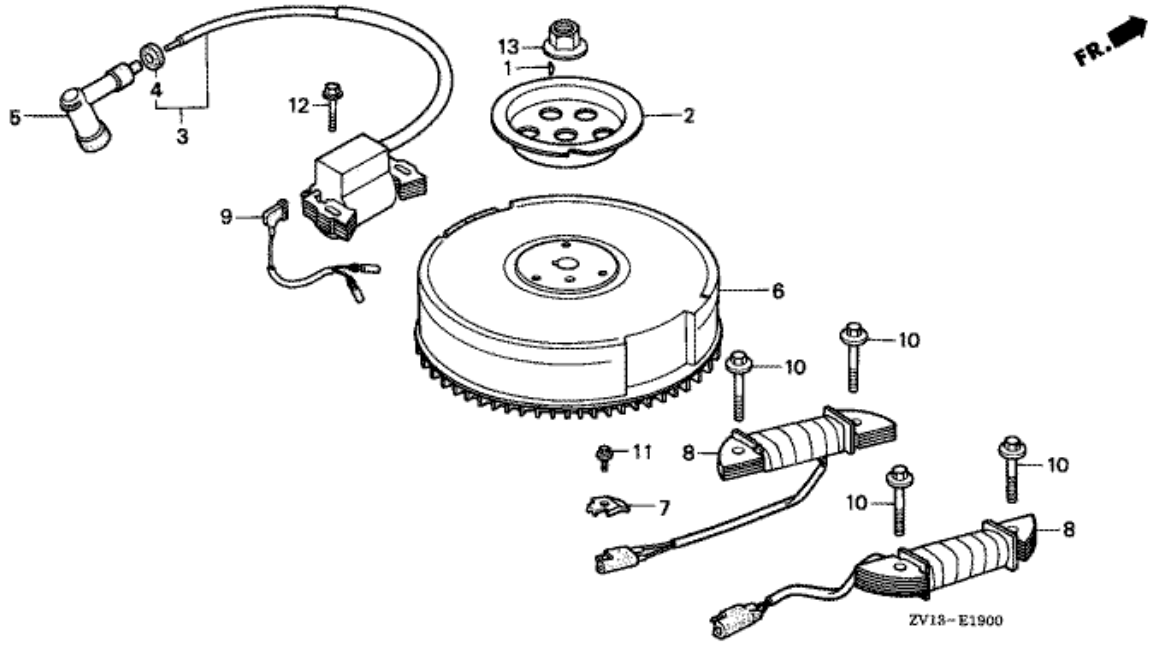

E-19 IGNITION COIL/FLYWHEEL

Refnr	Parça Numarası	Açıklama	İlk numara	Son numara	Birim Adedi	Tipler
1	13331357000	KEY, SPECIAL WOODRUFF, 25X18			001	SD, LD
2	28451ZV1000	PULLEY, STARTER			001	SD, LD
3	30500ZV1003	COIL ASSY., IGNITION			001	SD, LD
4	30505ZE6000	GROMMET, HIGH TENSION CORD			001	SD, LD
5	30700ZV1010	CAP ASSY., NOISE SUPPRESSOR			001	SD, LD
6	31100ZV1010	FLYWHEEL COMP.			001	SD, LD
9	36101ZV1000	CORD, STOP SWITCH (145MM)			001	SD, LD
12	90121ZV0000	BOLT, FLANGE, 6X25			002	SD, LD
12	90121ZW4000	BOLT, FLANGE, 6X25	1305888		002	SD, LD
13	90201881000	NUT, SPECIAL, 14MM			001	SD, LD