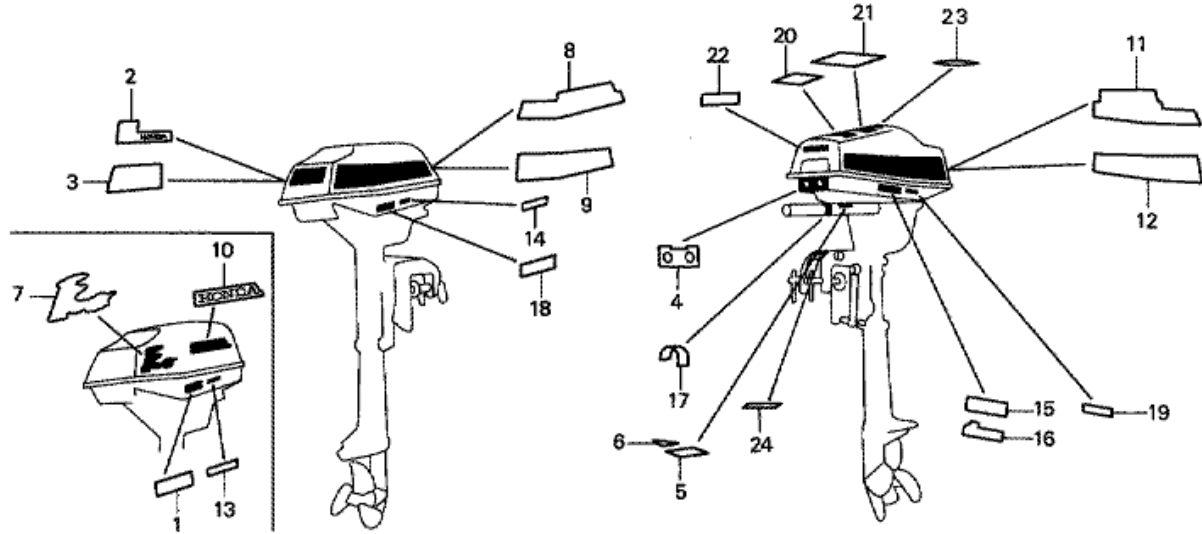

F-12 LABEL

ZV13-F1200A

Refnr	Parça Numarası	Açıklama	İlk numara	Son numara	Birim Adedi	Tipler
2	87121ZV1C00	MARK, RR.		1402291	001	SD, LD
2	87121ZV1C01	MARK, RR.	1404539		001	SD, LD
4	87123ZV1841	LABEL, INDICATION			001	SD, LD
6	87124ZV3010	MARK, EMERGENCY SWITCH INDICATION	1207008		001	SD, LD
7	87131ZV1C00	MARK, SIDE		1404538	002	SD, LD
7	87131ZV1C01	MARK, SIDE	1404539		002	SD, LD
10	87132ZV4A01	MARK, SIDE STRIPE (HONDA)		1402291	002	SD, LD
10	87132ZV4A02	MARK, SIDE STRIPE (HONDA)	1404539		002	SD, LD
13	87511ZV1C11	MARK, CHANGE (ENGLISH/FRENCH)	1207253		001	SD, LD
15	87531ZV5611	LABEL, OIL CAUTION (ENGLISH/FRENCH)	1207253		001	SD, LD
17	87532ZV1C01	MARK, THROTTLE	1000204		001	SD, LD
20	87516VA9B50	MARK, OPERATOR CAUTION	1207079		001	SD, LD
21	87538ZW1720	LABEL, WARNING OPERATOR (EC)	1000993		001	SD, LD
23	87634ZW4D20	MARK, ENVIRONMENT (EPA 2006)			001	SD, LD
24	87516ZV4A10	MARK, OPERATOR CAUTION	1216632		001	SD, LD