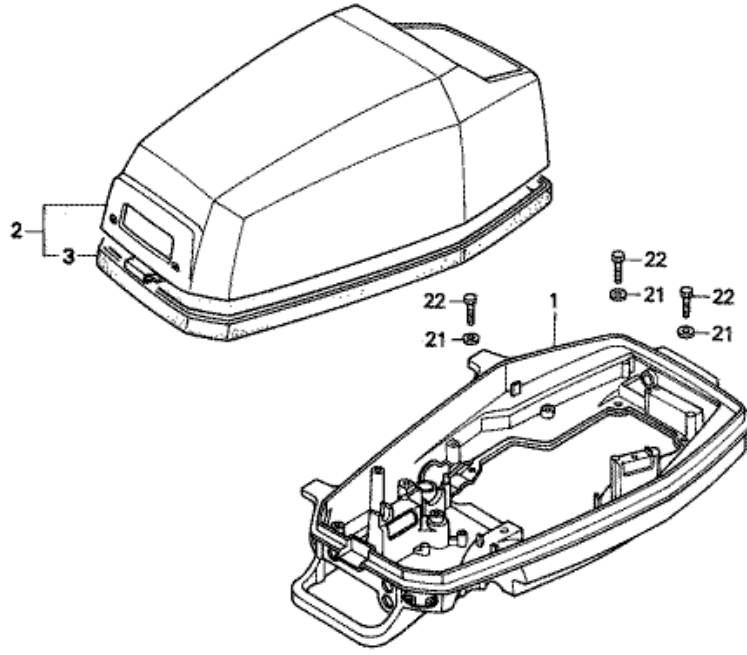

F-8 ENGINE COVER

ZV13-P0800

Refnr	Parça Numarası	Açıklama	İlk numara	Son numara	Birim Adedi	Tipler
1	40100ZV1841ZB	CASE COMP., ENGINE UNDER *NH282MU *			001	SD, LD
2	63100ZV1841ZB	COVER COMP., ENGINE *NH282MU *			001	SD, LD
3	63102ZV1300	SEAL, ENGINE COVER			001	SD, LD
21	90504921010	WASHER, PLAIN, 6MM			004	SD, LD
22	92101060164J	BOLT, HEX., 6X16			004	SD, LD