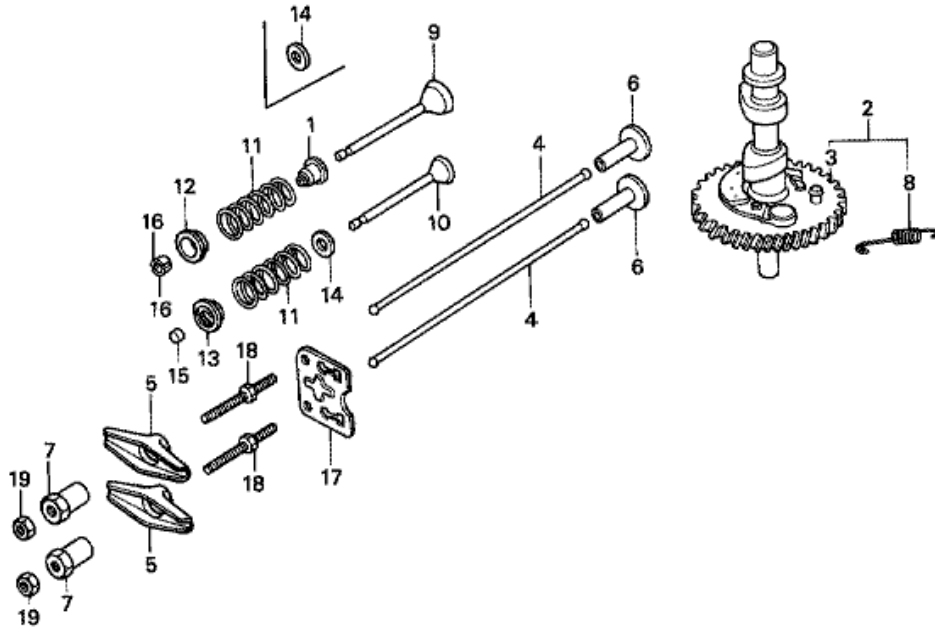

E-9 CAMSHAFT/VALVE

ZV13-EC900

Refnr	Parça Numarası	Açıklama	İlk numara	Son numara	Birim Adedi	Tipler
1	12209ZE6G02	SEAL, VALVE STEM	1223842		001	SD, LD
3	14111ZV1020	CAMSHAFT	1209184		001	SD, LD
4	14410ZE1010	ROD, PUSH			002	SD, LD
5	14431ZE1000	ARM, VALVE ROCKER			002	SD, LD
6	14441ZE1010	LIFTER, VALVE	1216856		002	SD, LD
7	14451ZE1013	PIVOT, ROCKER ARM			002	SD, LD
9	14711ZV1000	VALVE, IN.			001	SD, LD
10	14721ZV1000	VALVE, EX.			001	SD, LD
11	14751ZV1000	SPRING, VALVE			002	SD, LD
12	14771ZV1000	RETAINER, VALVE SPRING			001	SD, LD
13	14773ZE1000	RETAINER, EX. VALVE SPRING			001	SD, LD
14	14775028010	SEAT, VALVE SPRING	1223842		001	SD, LD
15	14781ZE1000	ROTATOR, VALVE			001	SD, LD
16	14781107003	COTTER, VALVE (SANKO)			002	SD, LD
17	14791ZE1010	PLATE, PUSH ROD GUIDE			001	SD, LD
18	90012ZE0010	BOLT, PIVOT, 8MM			002	SD, LD
19	90206ZE1000	NUT, PIVOT ADJUSTING			002	SD, LD