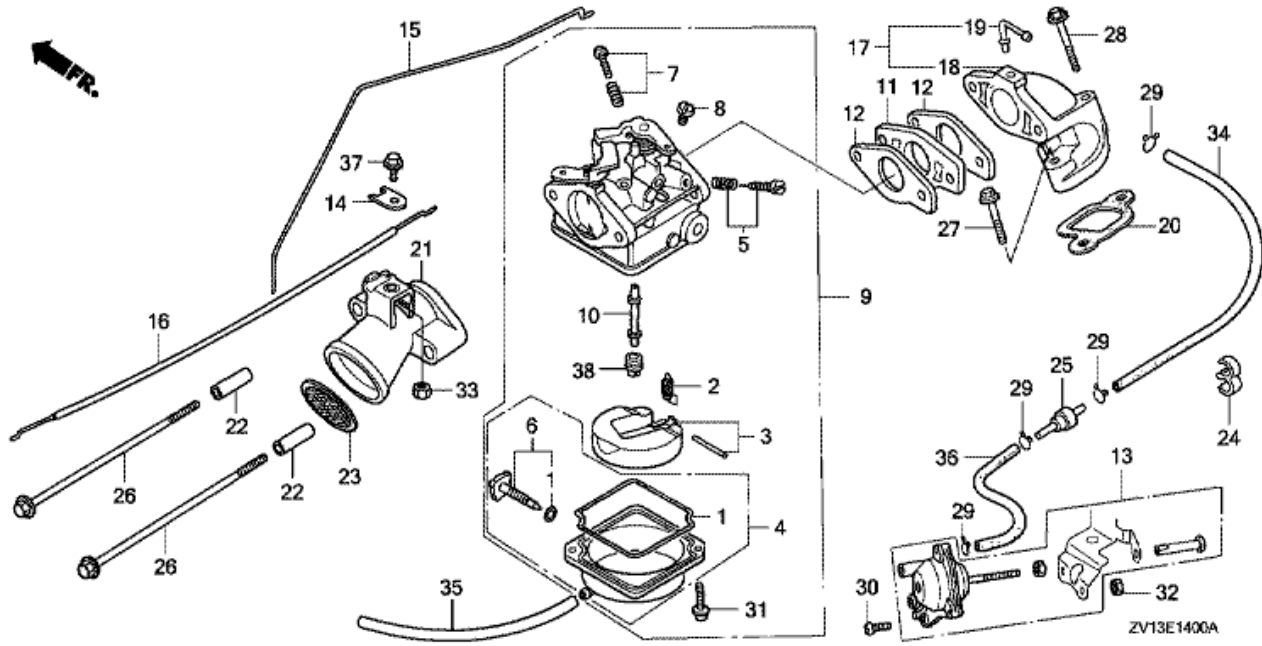

E-14 CARBURETOR

Refnr	Parça Numarası	Açıklama	İlk numara	Son numara	Birim Adedi	Tipler
1	16010881A00	GASKET SET	BC05B C		001	SD, LD
2	16011881741	VALVE SET, FLOAT			001	SD, LD
3	16013881003	FLOAT SET			001	SD, LD
4	16015ZV1A00	CHAMBER SET, FLOAT			001	SD, LD
5	16016881A00	SCREW SET A	BC05B C		001	SD, LD
5	16016ZV1C01	SCREW SET A	BC05B D		001	SD, LD
6	16024ZV1A00	SCREW SET, DRAIN			001	SD, LD
7	16028ZV1A00	SCREW SET			001	SD, LD
8	991038810380	JET COMP. (#38)	BC05C B		001	SD, LD
8	991038810400	JET COMP. (#40)		BC05B C	001	SD, LD
9	16100ZV1A03	CARBURETOR ASSY. (BC05B D)			001	SD, LD
10	16166ZV1A00	NOZZLE, MAIN		BC05C A	001	SD, LD
10	16166ZV1C01	NOZZLE, MAIN	BC05C B		001	SD, LD
11	16211ZV1000	INSULATOR, CARBURETOR			001	SD, LD
12	16221ZV1850	PACKING, CARBURETOR	1207868		002	SD, LD
14	16576ZV0000	HOLDER, CABLE			001	SD, LD
15	16593ZV1000	ROD, THROTTLE			001	SD, LD
16	16620ZV1A00	CABLE COMP., CHOKE			001	SD, LD
18	17101ZV1010ZA	MANIFOLD, INTAKE *NH8 *	1208721		001	SD, LD
20	17151ZV1850	PACKING, INTAKE MANIFOLD	1207868		001	SD, LD
21	17201ZV1C50	GUIDE COMP., AIR			001	SD, LD
22	17202ZV1000	COLLAR, DISTANCE			002	SD, LD
23	17203ZV4000	TRAP, FLAME	1223842		001	SD, LD
26	90012ZV1000	BOLT, FLANGE, 6X102		1305887	002	SD, LD
26	90012ZV1010	BOLT, FLANGE, 6X102	1305888		002	SD, LD
27	90015ZV0000	BOLT, FLANGE, 6X28			001	SD, LD
27	90015ZV0C10	BOLT, FLANGE, 6X28 (CT200)	1305888		001	SD, LD
28	90125ZV1000	BOLT, FLANGE, 6X42		1305887	001	SD, LD
28	90125ZV1010	BOLT, FLANGE, 6X42	1305888		001	SD, LD
31	16081ZV1A00	SCREW, PAN			002	SD, LD
33	90302ZW4000	NUT, HEX., 6MM	1305972		001	SD, LD
33	94001060200S	NUT, HEX., 6MM		1247721	001	SD, LD
35	950030501731	TUBE, VINYL, 3.5X6.5X170 (95003-05001-60M)	1208527		001	SD, LD
37	90056ZY3000	BOLT, FLANGE, 6X12	1247741		001	SD, LD
37	957010601202	BOLT, FLANGE, 6X12		1247740	001	SD, LD
38	99101ZF50700	JET, MAIN, #70		BC05B C	(1)	SD, LD
38	99101ZF50720	JET, MAIN, #72	BC05B D		(1)	SD, LD