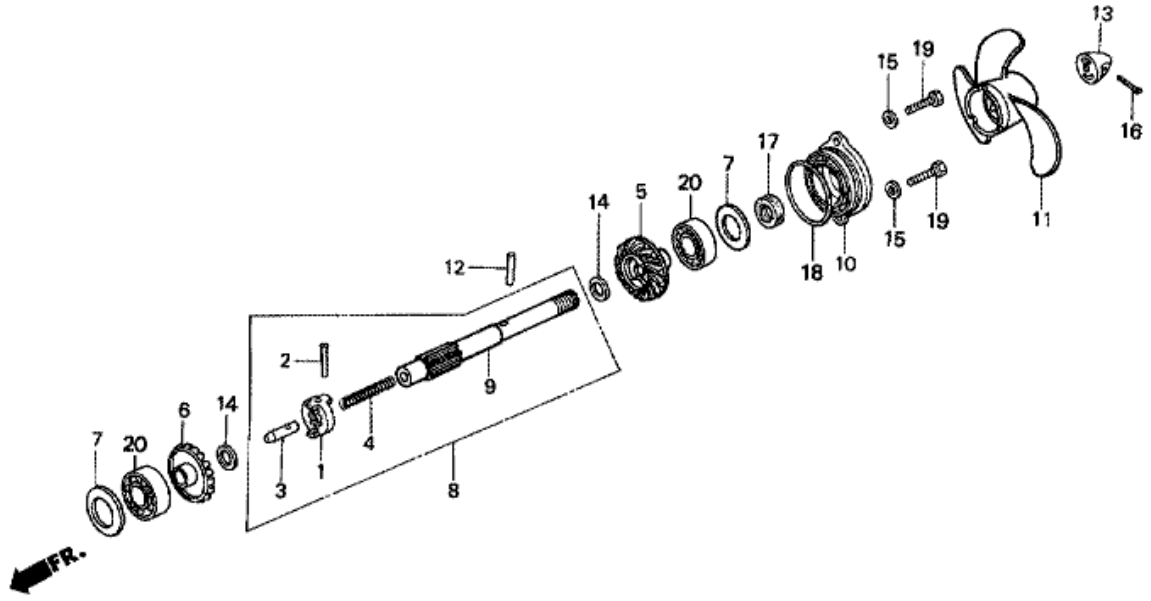

F-5 PROPELLER SHAFT/PROPELLER

ZV15-F0600

Refnr	Parça Numarası	Açıklama	İlk numara	Son numara	Birim Adedi	Tipler
1	24101ZV1300	SHIFTER, CLUTCH			001	SD, LD
2	24102ZV1300	PIN, SHIFTER, 3X26			001	SD, LD
3	24122ZV1300	SLIDER, SHIFT			001	SD, LD
4	24123ZV1300	SPRING, SHIFT			001	SD, LD
5	41145ZV1000	GEAR COMP., BEVEL (F)			001	SD, LD
6	41150ZV1000	GEAR COMP., BEVEL (R)			001	SD, LD
7	41158ZV1000	SHIM B, GEAR (0.10MM)			N	SD, LD
7	41159ZV1000	SHIM C, GEAR (0.15MM)	1003391		N	SD, LD
8	41160ZV1000	SHAFT COMP., PROPELLER			001	SD, LD
9	41161ZV1300	SHAFT, PROPELLER			001	SD, LD
10	41201ZV1842ZB	HOLDER, PROPELLER SHAFT *NH282MU *			001	SD, LD
11	58130ZV1840ZB	PROPELLER COMP., THREE BLADES (200X190) *NH283 *			001	SD, LD
11	58130ZV1940ZB	PROPELLER COMP., THREE BLADES (200X170) *NH283 *			(1)	SD, LD
12	58131ZV1010	PIN, SHEAR			001	SD, LD
13	58141ZV1000	CAP, PROPELLER			001	SD, LD
14	90503ZV1000	WASHER, 13MM			002	SD, LD
15	90506ZV4000	WASHER, PLAIN, 6MM			002	SD, LD
16	90758ZV1000	PIN, SPLIT			001	SD, LD
17	91252ZV1003	SEAL, WATER, 13MM (ARAI)			001	SD, LD
18	91351ZV1003	O-RING (52MM)			001	SD, LD
19	90101ZV1000	BOLT, HEX., 6X18			002	SD, LD
20	961006004000	BEARING, RADIAL BALL, 6004			002	SD, LD