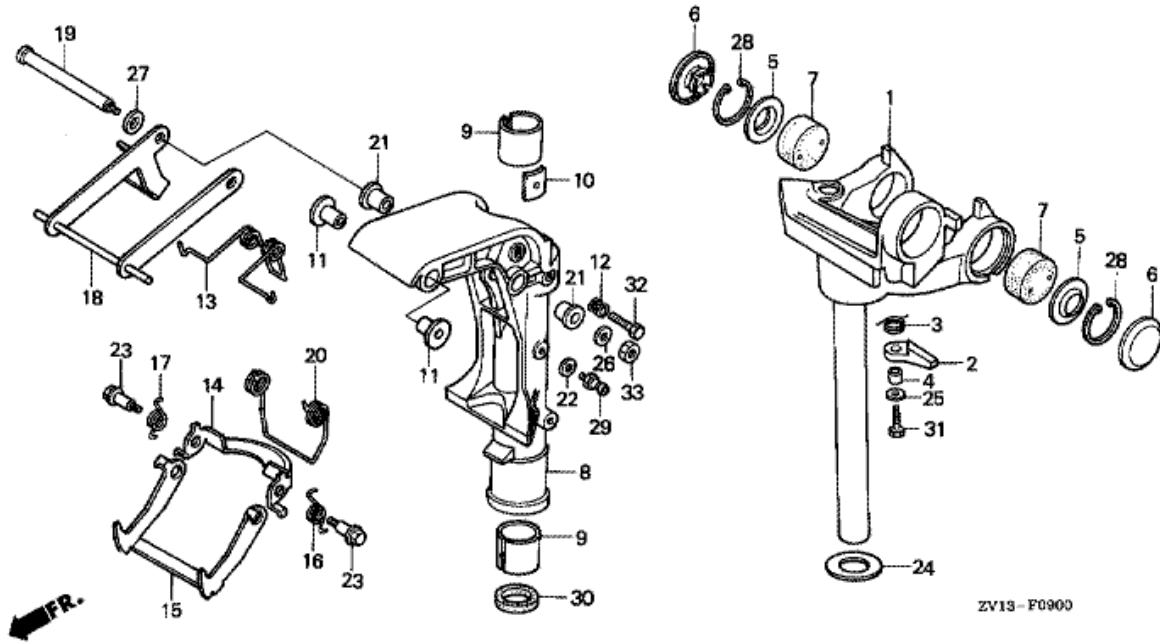

F-9 MOUNT FRAME/SWIVEL CASE

ZV19-F0900

Refnr	Parça Numarası	Açıklama	İlk numara	Son numara	Birim Adedi	Tipler
1	50100ZV1841ZB	FRAME COMP., MOUNTING *NH282MU *			001	SD, LD
2	50105ZV1841ZB	STOPPER, STEERING HANDLE *NH282MU *			001	SD, LD
3	50106ZV1000	SPRING, HANDLE			001	SD, LD
4	50107ZV1000	COLLAR, STOPPER			001	SD, LD
5	50112ZV1000	WASHER, MOUNTING			002	SD, LD
6	50113ZV1840	CAP, MOUNTING			002	SD, LD
7	50151ZV1000	RUBBER, MOUNTING UPPER			002	SD, LD
8	50201ZV1851ZB	CASE, SWIVEL *NH282MU *			001	SD, LD
9	50211ZV1000	LINER, SWIVEL CASE			002	SD, LD
10	50212ZV1000	BLOCK, FRICTION			001	SD, LD
11	50214ZV1000	BUSH, SWIVEL CASE			002	SD, LD
12	50233881000	SPRING, FRICTION ADJUSTING			001	SD, LD
13	50403ZV1000	SPRING, HOOK RETURN			001	SD, LD
14	50511ZV1000	PLATE, REVERSE LOCK			001	SD, LD
15	50512ZV1000	HOOK, REVERSE LOCK			001	SD, LD
16	50514ZV1000	SPRING, L. REVERSE LOCK			001	SD, LD
17	50513ZV1000	SPRING, R. REVERSE LOCK			001	SD, LD
18	50515ZV1000	ARM COMP., TILT			001	SD, LD
19	50517ZV1000	SHAFT, TILT			001	SD, LD
20	50519ZV1000	SPRING, REVERSE LOCK			001	SD, LD
21	50521ZV1000	BUSH, TILT LEVER			002	SD, LD
22	51427230300	WASHER, 6X11			001	SD, LD
23	90105ZV1000	BOLT, REVERSE LOCK			002	SD, LD
24	90454ZV1000	WASHER, THRUST			001	SD, LD
25	90506ZV4000	WASHER, PLAIN, 6MM			001	SD, LD
26	90504921010	WASHER, PLAIN, 6MM			001	SD, LD
27	90511921000	WASHER, PLAIN, 10MM			001	SD, LD
28	90651ZV1000	CIRCLIP, INTERNAL, 40			002	SD, LD
29	90951ZV7010	NIPPLE, GREASE			001	SD, LD
30	91256ZV1003	OIL SEAL, 27.8X33X5 (ARAI)			001	SD, LD
31	90124ZV4000	BOLT, HEX., 6X20			001	SD, LD
32	90109ZV4000	BOLT, SPECIAL, 8X20			001	SD, LD
33	94001064900S	NUT, HEX., 6MM			001	SD, LD