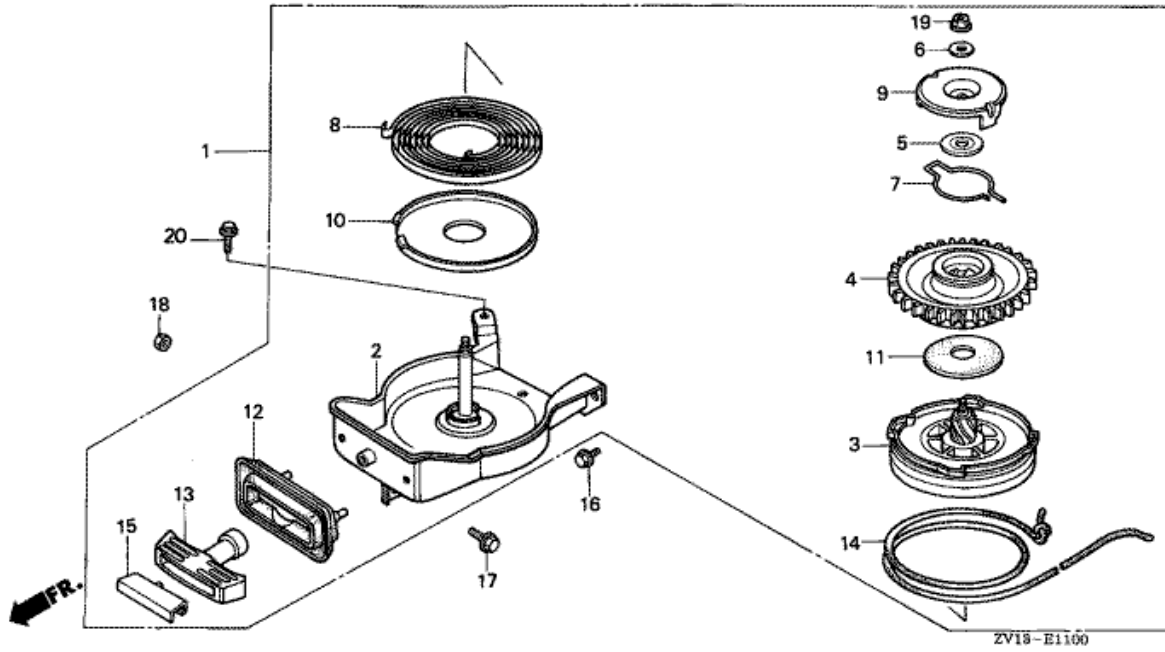

E-11 RECOIL STARTER

Refnr	Parça Numarası	Açıklama	İlk numara	Son numara	Birim Adedi	Tipler
1	28400ZV1033ZB	STARTER ASSY., RECOIL *TBLACK *			001	SD, LD
2	28410ZV1013ZB	CASE COMP., RECOIL STARTER *TBLACK *			001	SD, LD
3	28421ZV1003	PULLEY, RECOIL STARTER			001	SD, LD
4	28426ZV1023	GEAR, STARTER			001	SD, LD
5	28431ZV1003	WASHER, THRUST			001	SD, LD
6	28432ZV1003	WASHER			001	SD, LD
7	28441ZV1003	SPRING, FRICTION			001	SD, LD
8	28442ZV1003	SPRING, STARTER RETURN			001	SD, LD
9	28443ZV1023	RETAINER, SPRING			001	SD, LD
10	28445ZV1003	HOLDER, SPRING			001	SD, LD
11	28454ZV1003	RUBBER, CUSHION			001	SD, LD
12	28455ZV1000	RUBBER, ENGINE COVER SEAL			001	SD, LD
13	28461ZV1003	GRIP, STARTER			001	SD, LD
14	28462ZV1003	ROPE, RECOIL STARTER			001	SD, LD
15	28463ZV1003	CAP, GRIP			001	SD, LD
16	90013ZV0010	BOLT, FLANGE, 6X12			001	SD, LD
17	90128ZV1000	BOLT, FLANGE, 6X16		1247740	001	SD, LD
17	90128ZV1010	BOLT, FLANGE, 6X16	1305888		001	SD, LD
18	90302ZW4000	NUT, HEX., 6MM	1247722		001	SD, LD
18	94001060200S	NUT, HEX., 6MM		1247721	001	SD, LD
19	9405006020	NUT, FLANGE, 6MM			001	SD, LD
20	90017ZY3000	BOLT, FLANGE, 6X16	1305888		001	SD, LD
20	957010601602	BOLT, FLANGE, 6X16		1305887	001	SD, LD