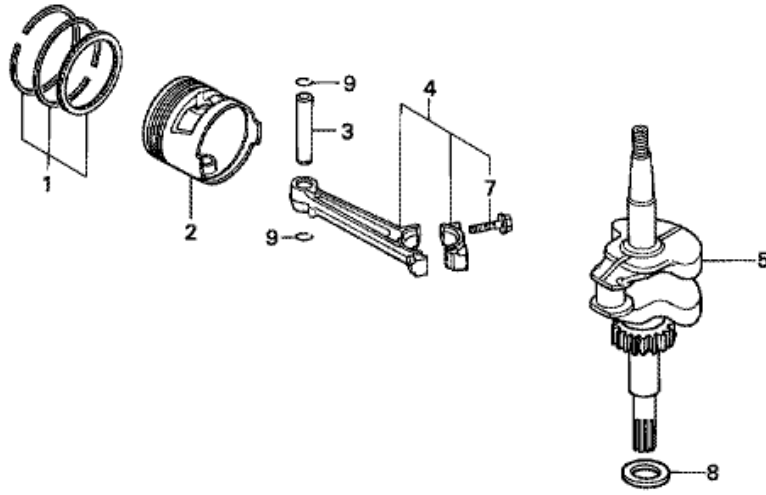

E-7 PISTON/CRANKSHAFT

ZV13-EC700

Refnr	Parça Numarası	Açıklama	İlk numara	Son numara	Birim Adedi	Tipler
1	13010ZE6013	RING SET, PISTON (STD.) (NIPPON)			001	SD, LD
1	13010ZE6014	RING SET, PISTON (STD.) (TEIKOKU)	1011521		001	SD, LD
1	13011ZE6013	RING SET, PISTON (0.25) (NIPPON)			(1)	SD, LD
1	13011ZE6014	RING SET, PISTON (0.25) (TEIKOKU)			(1)	SD, LD
1	13012ZE6013	RING SET, PISTON (0.50) (NIPPON)			(1)	SD, LD
1	13012ZE6014	RING SET, PISTON (0.50) (TEIKOKU)			(1)	SD, LD
1	13013ZE6013	RING SET, PISTON (0.75) (NIPPON)			(1)	SD, LD
1	13013ZE6014	RING SET, PISTON (0.75) (TEIKOKU)			(1)	SD, LD
2	13101ZV1000	PISTON			001	SD, LD
3	13111ZV1000	PIN, PISTON			001	SD, LD
4	13200ZV1000	ROD ASSY., CONNECTING			001	SD, LD
5	13310ZV1000	CRANKSHAFT COMP.			001	SD, LD
7	90001ZE1000	BOLT, CONNECTING ROD			002	SD, LD
8	90459357000	WASHER C, THRUST, 25MM			001	SD, LD
9	90551ZE1000	CLIP, PISTON PIN, 18MM			002	SD, LD