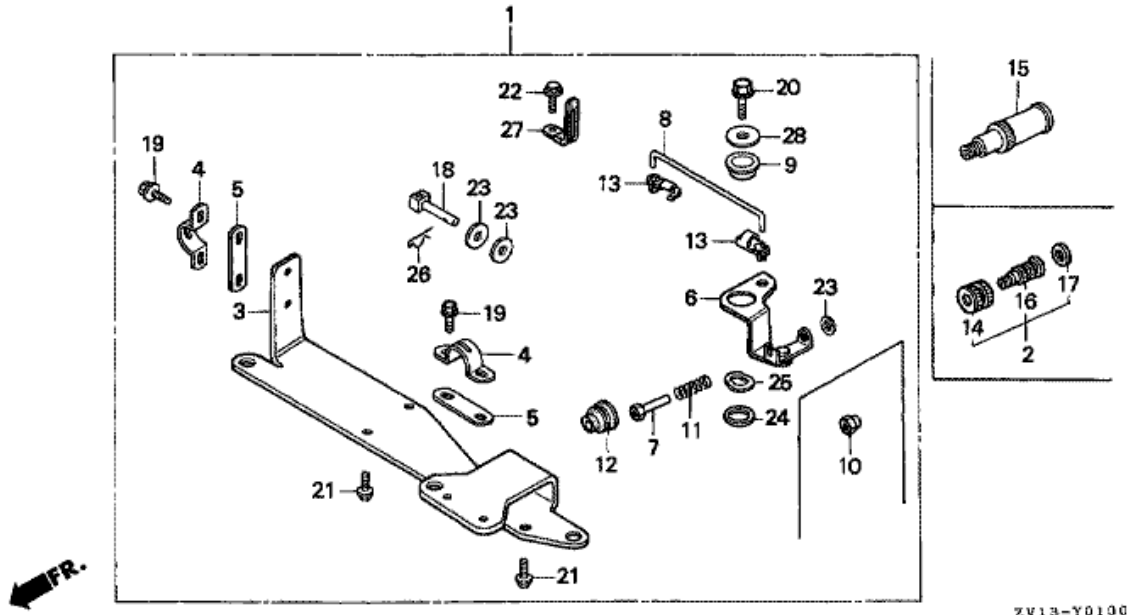

FOP-1 REMOTE CONTROL

ZV13-Y0100

Refnr	Parça Numarası	Açıklama	İlk numara	Son numara	Birim Adedi	Tipler
1	06170ZV1811	CONTROL KIT, REMOTE			(1)	SD, LD
3	17851ZV1810	BRACKET, STEERING			(1)	SD, LD
4	17855ZV1810	CLAMP, CABLE			(2)	SD, LD
5	17856ZV1810	SHIM, CABLE CLAMP			(2)	SD, LD
6	17860ZV1810	LEVER COMP., CONTROL			(1)	SD, LD
7	17864ZV1810	NUT B, CONTROL ADJUSTING			(1)	SD, LD
8	17865ZV1810	ROD, CONTROL			(1)	SD, LD
9	17866ZV1810	BUSH, CONTROL LEVER			(1)	SD, LD
10	17867ZV1810	NUT A, CONTROL ADJUSTING			(1)	SD, LD
11	17868ZV1810	SPRING, CONTROL LEVER			(1)	SD, LD
12	17938ZV1810	GROMMET, CONTROL CABLE			(1)	SD, LD
13	17946ZV1000	BUSH, LINKAGE			(2)	SD, LD
15	19271ZV1000	JOINT, WATER HOSE			(1)	SD, LD
18	24618ZV1810	PIVOT, SHIFT			(1)	SD, LD
19	90002ZG0920	BOLT, FLANGE, 5X10			(4)	SD, LD
20	90013ZV0010	BOLT, FLANGE, 6X12			(1)	SD, LD
21	90013ZV1000	BOLT, FLANGE, 6X14			(3)	SD, LD
22	90019ZV1000	BOLT, FLANGE, 5X10			(1)	SD, LD
23	90452GK4600	WASHER, PLAIN, 5MM			(3)	SD, LD
24	90505ZV1000	WASHER, 14MM			(1)	SD, LD
25	90506ZV1000	WASHER, WAVE, 14MM			(1)	SD, LD
26	90757ZV1000	PIN, LOCK, 5MM			(1)	SD, LD
27	91403881000	CLIP B, CORD			(1)	SD, LD
28	9410306200	WASHER, PLAIN, 6MM			(1)	SD, LD