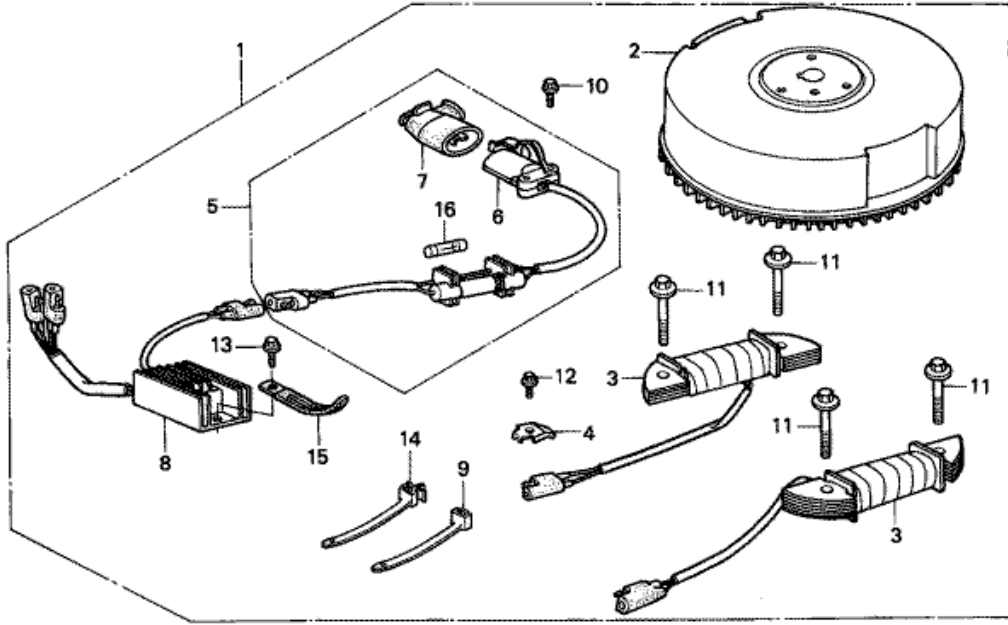

EOP-1 LAMP CONSENT KIT

ZV13-X0100

Refnr	Parça Numarası	Acıklama	İlk numara	Son numara	Birim Adedi	Tipler
1	06310ZV1A00	RECEPTACLE KIT, CHARGE			(1)	SD, LD
2	31100ZV1811	FLYWHEEL COMP. (CHARGE)			(1)	SD, LD
3	31630ZV1A01	COIL ASSY., CHARGE (12V/1.5A)			(2)	SD, LD
4	31511ZV1811	CLAMPER, CORD			(1)	SD, LD
5	31650ZV1A01	RECEPTACLE ASSY., CHARGE		1308874	(1)	SD, LD
6	31651ZV1A01	CONSENT			(1)	SD, LD
7	31652881014	PLUG, CONSENT		1308874	(1)	SD, LD
8	31620ZV1A01	RECTIFIER ASSY., REGULATOR			(1)	SD, LD
9	32901952770	TIE, CABLE (2.4X92) (NATURAL)			(1)	SD, LD
10	90014ZV1010	BOLT, FLANGE, 5X22			(2)	SD, LD
11	90015ZV0000	BOLT, FLANGE, 6X28			(4)	SD, LD
12	90019ZV1000	BOLT, FLANGE, 5X10			(1)	SD, LD
13	90128ZV1000	BOLT, FLANGE, 6X16			(1)	SD, LD
14	90674ZV1003	BAND, CABLE			(1)	SD, LD
16	9820010500	FUSE A (5A)			(1)	SD, LD