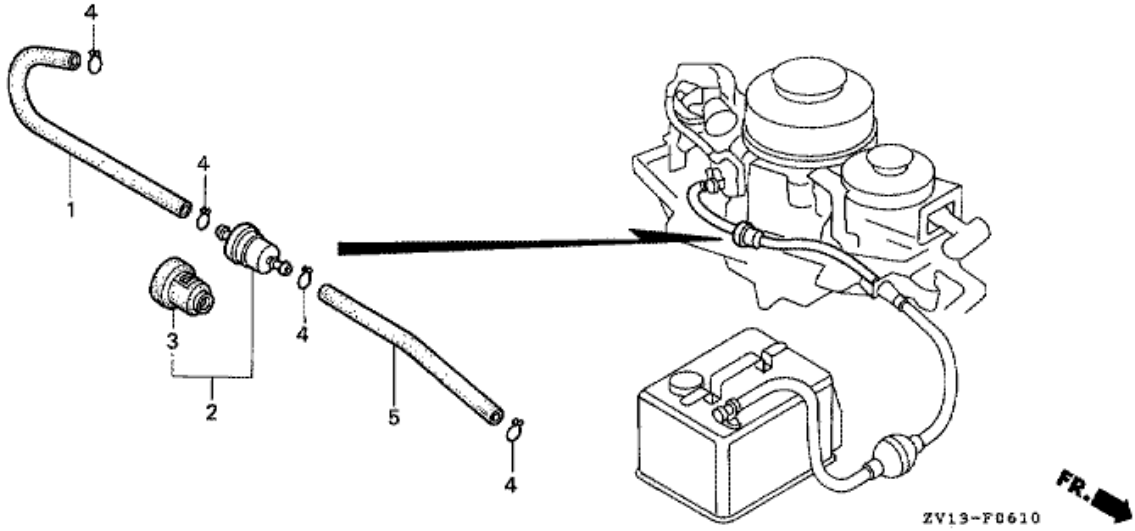

F-6-10 FUEL STRAINER

Refnr	Parça Numarası	Açıklama	İlk numara	Son numara	Birim Adedi	Tipler
1	16791ZV1000	TUBE, FUEL, 4.5MM			001	SD, LD
2	16910GB2005	STRAINER COMP., FUEL			001	SD, LD
3	16915GB2000	SUSPENSION, STRAINER			001	SD, LD
4	90602921000	CLIP, TUBE (B8)			004	SD, LD
5	950014526540	TUBE, FUEL, 4.5X265 (95001-45001-60M)			001	SD, LD