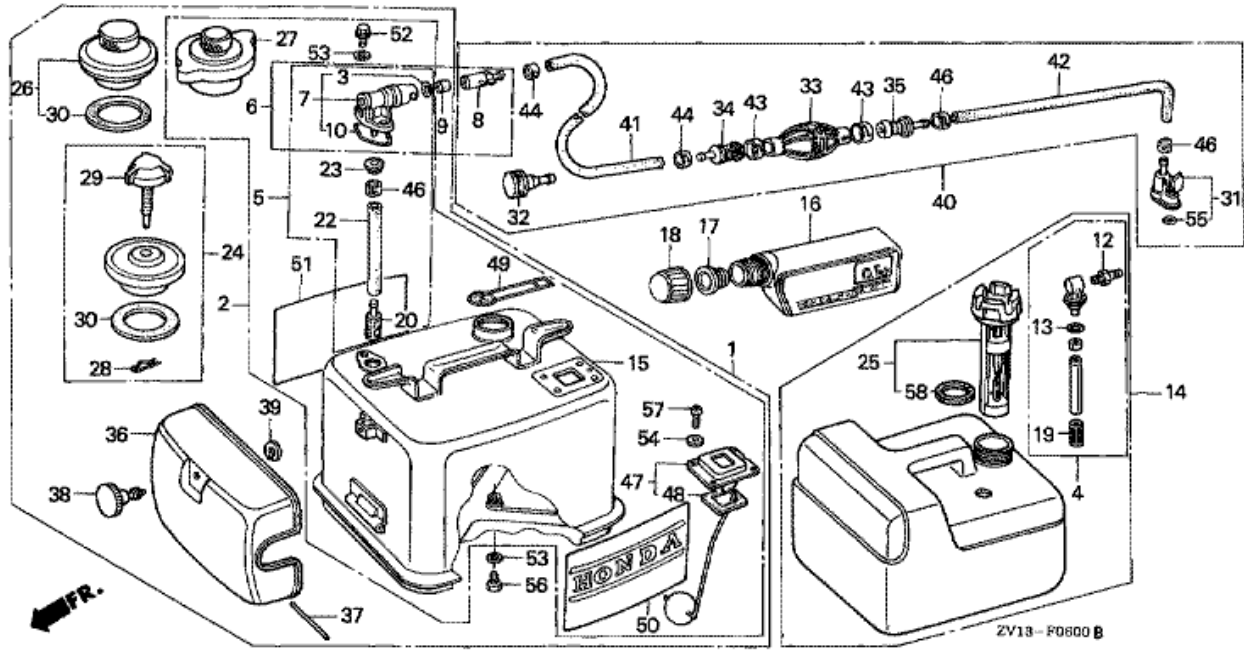

F-6 FUEL TANK/SUB TANK

Refnr	Parça Numarası	Açıklama	İlk numara	Son numara	Birim Adedi	Tipler
3	16075935006	O-RING			001	SD, LD
5	16900881010	JOINT COMP. A, FUEL	1002054		001	SD, LD
7	16951935006	JOINT A, FUEL CONSENT			001	SD, LD
8	16952935016	JOINT B, FUEL CONSENT			001	SD, LD
9	16953935000	ABSORBER, FUEL			001	SD, LD
10	16962865010	RING, COCK SEAL			001	SD, LD
15	17500881C00ZA	TANK COMP., FUEL *R8 *			001	SD, LD
20	17583881000	FILTER, FUEL			001	SD, LD
22	17611935000	TUBE, INNER			001	SD, LD
23	17612881000	SEAL, INNER	1002054		001	SD, LD
27	17620881053	CAP COMP., FUEL FILLER			001	SD, LD
31	17650921003ZB	CONNECTOR COMP., FUEL *NH1 *			001	SD, LD
33	17661921000	BULB, PRIMER			001	SD, LD
34	17670921000	VALVE COMP., IN.			001	SD, LD
35	17680921000	VALVE COMP., OUTLET			001	SD, LD
40	17700881000ZD	TUBE COMP., FUEL *NH1 *			001	SD, LD
41	17701881000	TUBE, FUEL LONG			001	SD, LD
42	17702921000	TUBE, FUEL SHORT			001	SD, LD
43	17703921000	BAND, TUBE CLIP, 20MM			002	SD, LD
44	17704921000	BAND, TUBE CLIP, 11MM			002	SD, LD
46	17704921000	BAND, TUBE CLIP, 11MM			002	SD, LD
47	17800ZV1611	METER ASSY., FUEL			001	SD, LD
48	17803GC3003	PACKING, FUEL METER			001	SD, LD
49	87571881671	MARK, TANK CAUTION (ENGLISH/FRENCH)	1000879		001	SD, LD
50	87573881670	MARK, TANK (ENGLISH)			001	SD, LD
51	87574881670	MARK, TANK (FRENCH)			001	SD, LD
52	90120881000	BOLT, FLANGE, 6X16			002	SD, LD
53	90445700000	PACKING, FIBER, 6MM	1008357		002	SD, LD
54	90540881000	PACKING, FIBER, 5MM			004	SD, LD
55	91353921310	O-RING, 5.5MM			001	SD, LD
57	93500050104J	SCREW, PAN, 5X10			004	SD, LD