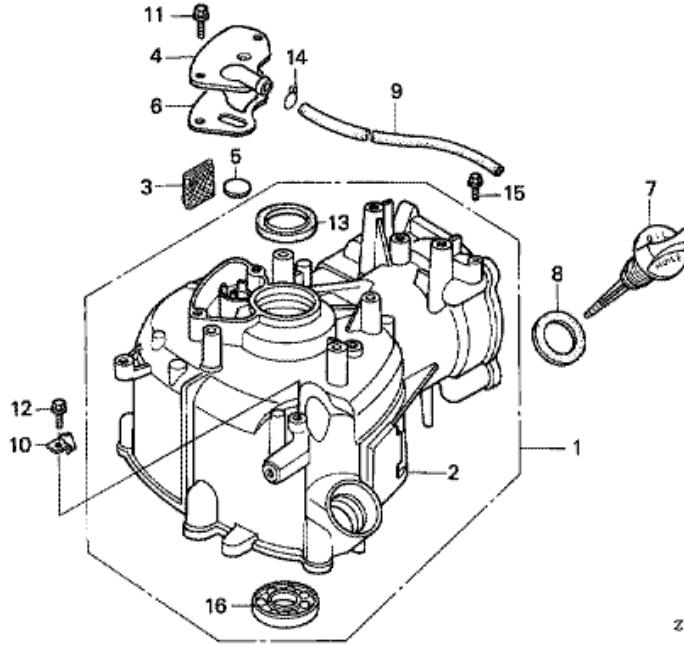

E-3 CYLINDER BARREL

Refnr	Parça Numarası	Açıklama	İlk numara	Son numara	Birim Adedi	Tipler
1	12000ZV1840ZA	BARREL ASSY., CYLINDER *NH8 *			001	SD, LD
3	12367ZE6010	FILTER, BREATHER			001	SD, LD
4	12371ZV1000	CAP, BREATHER CHAMBER			001	SD, LD
5	12372879000	VALVE, BREATHER			001	SD, LD
6	12373ZV1000	PACKING, BREATHER CAP			001	SD, LD
7	15620ZV1003	CAP, OIL FILLER			001	SD, LD
8	15625ZE6000	PACKING, OIL FILLER CAP			001	SD, LD
9	15721ZV1C50	TUBE, BREATHER	1223842		001	SD, LD
10	15725ZV1000	CLAMP, BREATHER TUBE			001	SD, LD
11	90013ZV0010	BOLT, FLANGE, 6X12			002	SD, LD
12	90019ZV1000	BOLT, FLANGE, 5X10			001	SD, LD
12	90019ZV1010	BOLT, FLANGE, 5X10	1305888		001	SD, LD
13	91252888003	OIL SEAL, 25X38X7 (ARAI)			001	SD, LD
15	90019ZV1000	BOLT, FLANGE, 5X10		1305887	001	SD, LD
15	90019ZW4000	BOLT, FLANGE, 5X10	1305888		001	SD, LD
16	961006205000	BEARING, RADIAL BALL, 6205			001	SD, LD