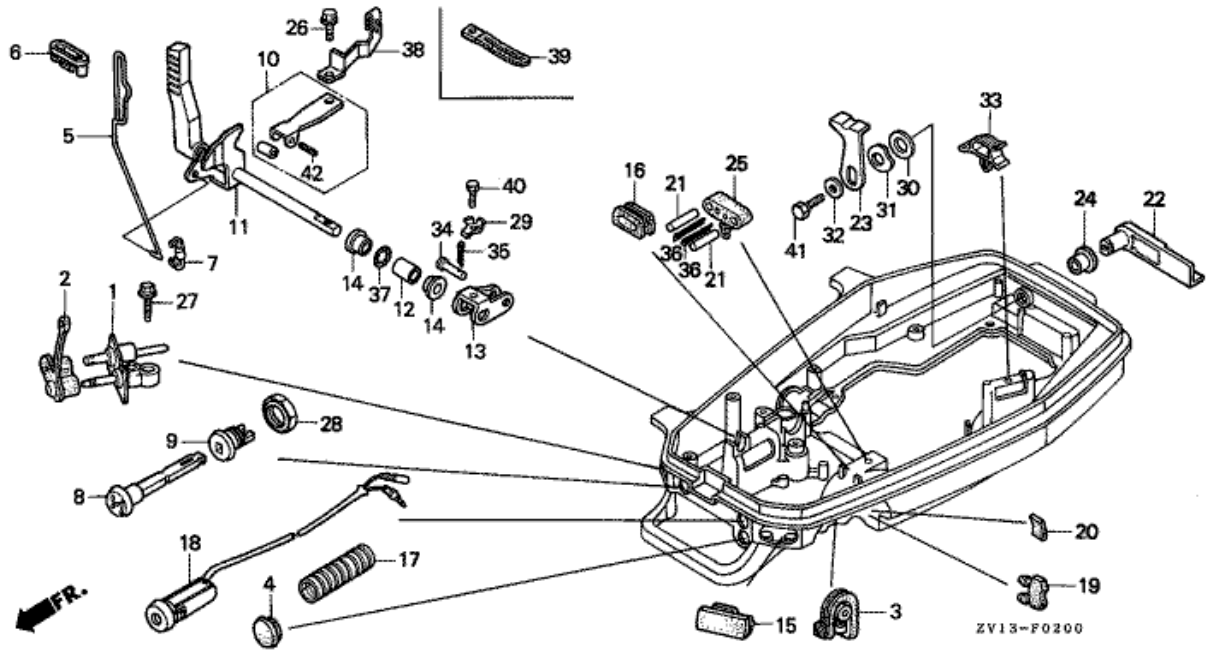

F-2 SHIFT SHAFT/COVER LOCK LEVER

Refnr	Parça Numarası	Açıklama	İlk numara	Son numara	Birim Adedi	Tipler
1	17710ZV1841ZB	CONNECTOR, FUEL *NH282MU *			001	SD, LD
2	17714ZV1000	CAP, FUEL JOINT			001	SD, LD
3	17918ZV1000	GROMMET, THROTTLE CABLE			001	SD, LD
4	17938ZV1000	GROMMET B, CASE UNDER			001	SD, LD
5	17944ZV1000	ROD, CAM			001	SD, LD
6	17945ZV1000	BUSH, CAM ROD			001	SD, LD
7	17946ZV1000	BUSH, LINKAGE			001	SD, LD
8	17951ZV1000	KNOB, CHOKE			001	SD, LD
9	17953ZV1000	GUIDE, CHOKE KNOB			001	SD, LD
10	24210ZV1010	SPRING COMP., CLICK			001	SD, LD
11	24610ZV1000	SHAFT COMP., SHIFT			001	SD, LD
12	24611ZV1000	COLLAR, SHIFT SHAFT			001	SD, LD
13	24612ZV1000	ARM COMP., SHIFT			001	SD, LD
14	24621921010	BUSH, SHAFT			002	SD, LD
15	31659ZV1000	GROMMET A, CASE UNDER			001	SD, LD
16	32972402830	GROMMET B, GENERATOR CORD			001	SD, LD
17	36104ZV1000	TUBE, CORD CLAMP			001	SD, LD
18	37210ZV1003	LAMP ASSY., INDICATOR			001	SD, LD
19	50158ZV1000	RUBBER C, MOUNTING			001	SD, LD
20	50159ZV1000	RUBBER, DAMPER			001	SD, LD
21	58131ZV1010	PIN, SHEAR			002	SD, LD
22	63201ZV1841ZB	LEVER, COVER LOCK *NH282MU *			001	SD, LD
23	63202ZV1000	HOOK, COVER LOCK			001	SD, LD
24	63205920000	BUSH, COVER LOCK			001	SD, LD
25	88111921010	HOLDER, PARTS			001	SD, LD
26	90013ZV0010	BOLT, FLANGE, 6X12			001	SD, LD
27	90013ZV4010	BOLT, FLANGE, 6X20			001	SD, LD
28	90302921000	NUT, HEX., 16MM			001	SD, LD
29	90501ZV1000	WASHER, TONGUED	1003512		001	SD, LD
30	90505ZV1000	WASHER, 14MM			001	SD, LD
31	90506ZV1000	WASHER, WAVE, 14MM			001	SD, LD
32	90512921010	WASHER, 6MM			001	SD, LD
33	90652ZV1000	CLIP, CABLE			001	SD, LD
34	90754ZV1000	PIN, 5X34			001	SD, LD
35	90756921000	PIN, SPLIT, 1.6MM			001	SD, LD
36	90758ZV1000	PIN, SPLIT			002	SD, LD