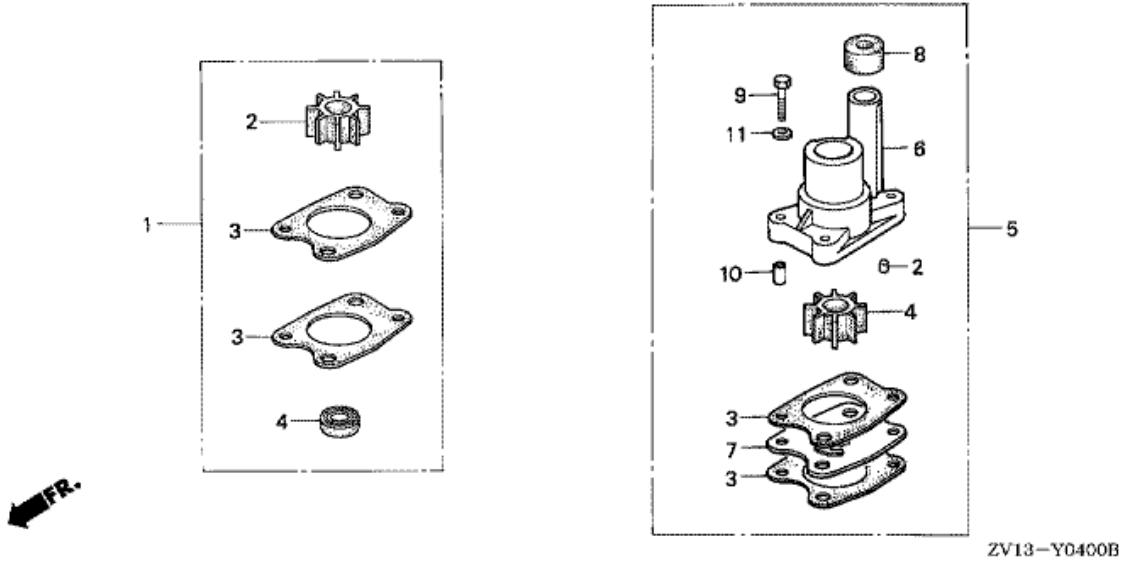

Refnr	Parça Numarası	Acıklama	İlk numara	Son numara	Birim Adedi	Tipler
1	06192ZV1C00	IMPELLER KIT, WATER PUMP			(1)	SD, LD
2	19210881A02	IMPELLER, PUMP			(1)	SD, LD
3	19232ZV1A10	GASKET, IMPELLER			(2)	SD, LD
4	91252ZV1003	SEAL, WATER, 13MM (ARAI)			(1)	SD, LD
4	91252ZV1004	SEAL, WATER, 13MM (NOK)			(1)	SD, LD