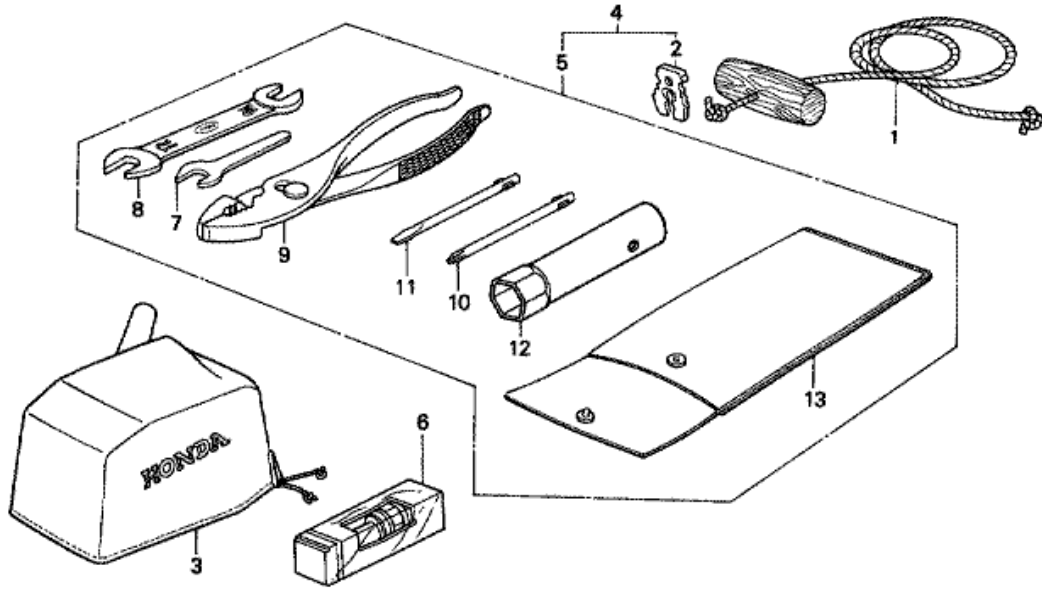

F-13 TOOL/STARTER ROPE

ZV13-F1300

Refnr	Parça Numarası	Açıklama	İlk numara	Son numara	Birim Adedi	Tipler
1	28470816000	ROPE, STARTER			001	SD, LD
2	36187ZV4651	CLIP, EMERGENCY LOCK			001	SD, LD
3	63311ZV1000	COVER, BODY			(1)	SD, LD
4	89000ZV1C00	TOOL KIT (###)			001	SD, LD
6	9807955817	PLUG, SPARK (BPR5ES)			001	SD, LD
6	9807955827	PLUG, SPARK (W16EPR-U)			001	SD, LD
7	9900108000	SPANNER, 8			001	SD, LD
8	9900110120	SPANNER, 10X12			001	SD, LD
9	89210GBJJ10	PLIERS, 135 (KOWA)	1400603		001	SD, LD
9	9900213500	PLIERS, 135		1408543	001	SD, LD
10	9900310000	DRIVER 1, PLUS SCREW (NO.2)			001	SD, LD
11	9900330000	DRIVER 3, MINUS SCREW (NO.2)			001	SD, LD
12	9900421001	WRENCH, BOX (P21)			001	SD, LD
13	9900802000	BAG, TOOL, 200MM			001	SD, LD