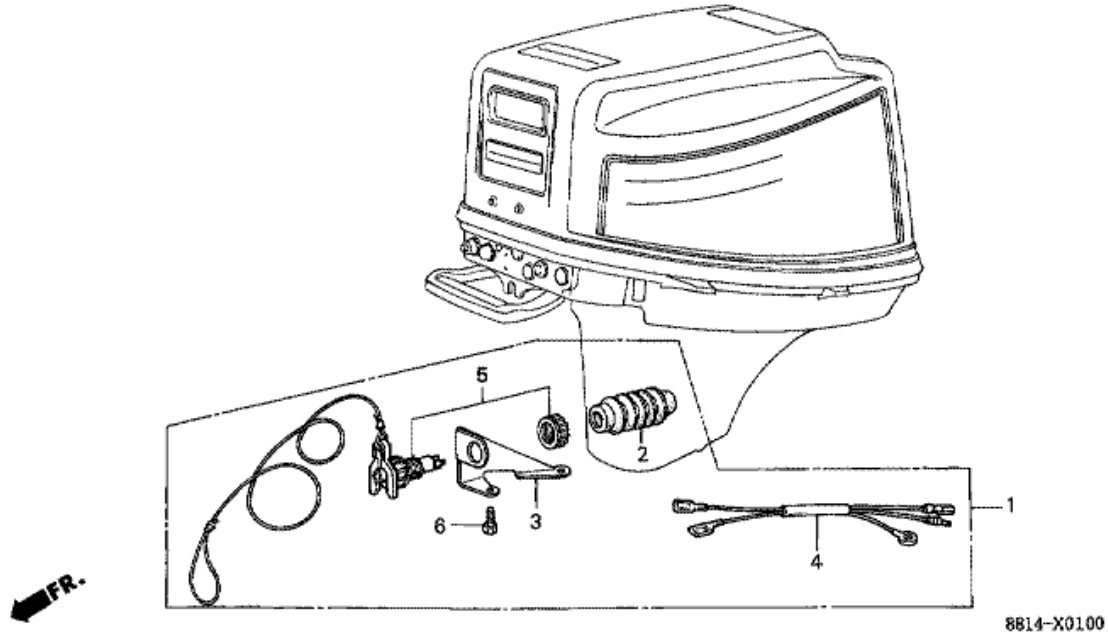

EOP-1 SAFETY SWITCH

Refnr	Parça Numarası	Açıklama	İlk numara	Son numara	Birim Adedi	Tipler
1	06360881813	SWITCH KIT, SAFETY			(1)	SD, LD
2	36102881810	RUBBER, SEALING			(1)	SD, LD
3	36103881810	STAY, SAFETY SWITCH			(1)	SD, LD
4	36105881813	CORD B, SWITCH			(1)	SD, LD
5	36106881810	SWITCH, SAFETY			(1)	SD, LD
6	92000060124J	BOLT, HEX., 6X12			(1)	SD, LD