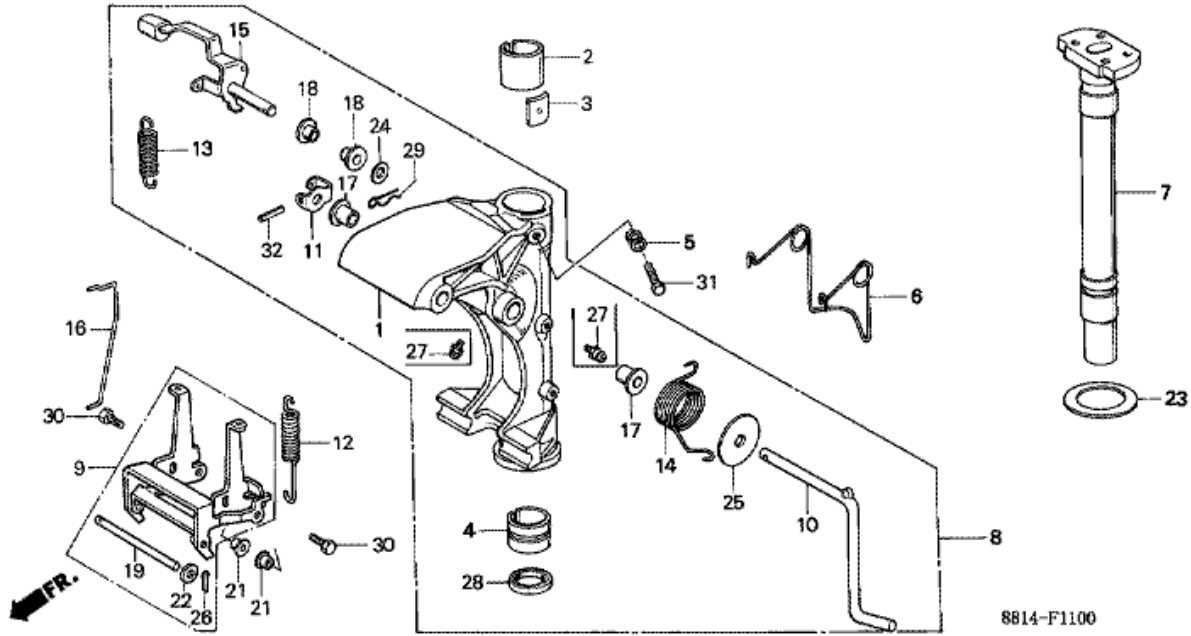

F-11 SWIVEL CASE/SWIVEL SHAFT (1)

Refnr	Parça Numarası	Açıklama	İlk numara	Son numara	Birim Adedi	Tipler
1	50201881010ZC	CASE, SWIVEL *B107 *			001	SD, LD
2	50211881000	LINER, SWIVEL CASE			001	SD, LD
3	50212881000	BLOCK, FRICTION			001	SD, LD
4	50213881000	BUSH, SWIVEL SHAFT			001	SD, LD
5	50233881000	SPRING, FRICTION ADJUSTING			001	SD, LD
6	50403881000	SPRING, HOOK RETURN			001	SD, LD
7	50417881010ZB	SHAFT, SWIVEL *B107 *			001	SD, LD
8	50500881000ZC	CASE COMP., SWIVEL *B107 *			001	SD, LD
9	50510881010	LOCK COMP., REVERSE		1710459	001	SD, LD
9	50510881020	LOCK COMP., REVERSE	1708054		001	SD, LD
10	50511881300	LINK, TILT			001	SD, LD
11	50513881300	BRACKET, TILT LEVER			001	SD, LD
12	50514881300	SPRING, REVERSE LOCK			001	SD, LD
13	50515881300	SPRING, TILT LEVER			001	SD, LD
14	50516881300	SPRING, TILT LINK			001	SD, LD
15	50517881310	LEVER, TILT			001	SD, LD
16	50519881300	ROD, RELEASE SWIVEL CASE			001	SD, LD
17	50521881300	BUSH, TILT LEVER			002	SD, LD
18	50522881000	BUSH B, TILT LEVER			002	SD, LD
19	50525881000	ROD, REVERSE LOCK	1710460		001	SD, LD
21	90103881010	COLLAR, 6MM			002	SD, LD
22	90452GK4600	WASHER, PLAIN, 5MM	1710460		002	SD, LD
23	90454881000	WASHER, THRUST			001	SD, LD
24	90511921000	WASHER, PLAIN, 10MM			001	SD, LD
25	90520881000	WASHER, PLAIN, 10MM			001	SD, LD
26	90756921000	PIN, SPLIT, 1.6MM	1710460		002	SD, LD
28	91256881003	OIL SEAL, 32X37X7 (ARAI)			001	SD, LD
28	91256881004	OIL SEAL, 32X37X7 (NOK)			001	SD, LD
29	91402881000	PIN, LOCK, 10MM			001	SD, LD
30	92000060164J	BOLT, HEX., 6X16			002	SD, LD
31	92000080204J	BOLT, HEX., 8X20			001	SD, LD
32	9430540253	PIN, SPRING, 4X25			001	SD, LD