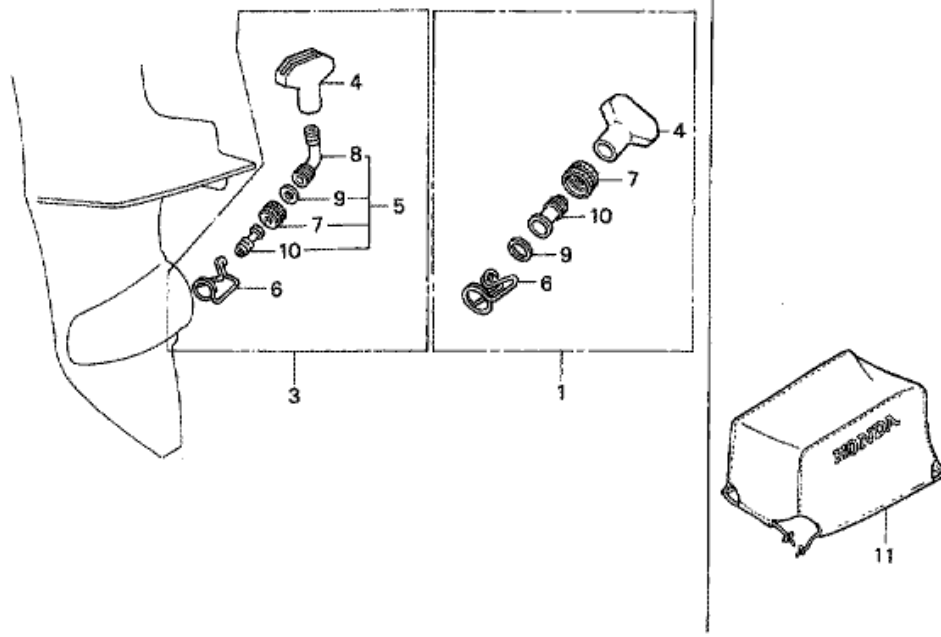

FOP-3 WATER MOUTH/BODY COVER

8814-Y0300

Refnr	Parça Numarası	Acıklama	İlk numara	Son numara	Birim Adedi	Tipler
3	19010935810	MOUTH SET, WATER		1001055	(1)	SD, LD
4	19262921810	MOUTH, WATER			(1)	SD, LD
5	19263881811	JOINT ASSY., HOSE		1001055	(1)	SD, LD
6	19265921810	CLIP, WATER MOUTH			(1)	SD, LD
7	19270881812	NUT, WATER MOUTH			(1)	SD, LD
8	19271881811	JOINT, WATER MOUTH		1001055	(1)	SD, LD
9	19272881810	SEAT, WATER MOUTH			(1)	SD, LD
10	19273881810	JOINT, HOSE			(1)	SD, LD
11	63311881000	COVER, BODY			(1)	SD, LD