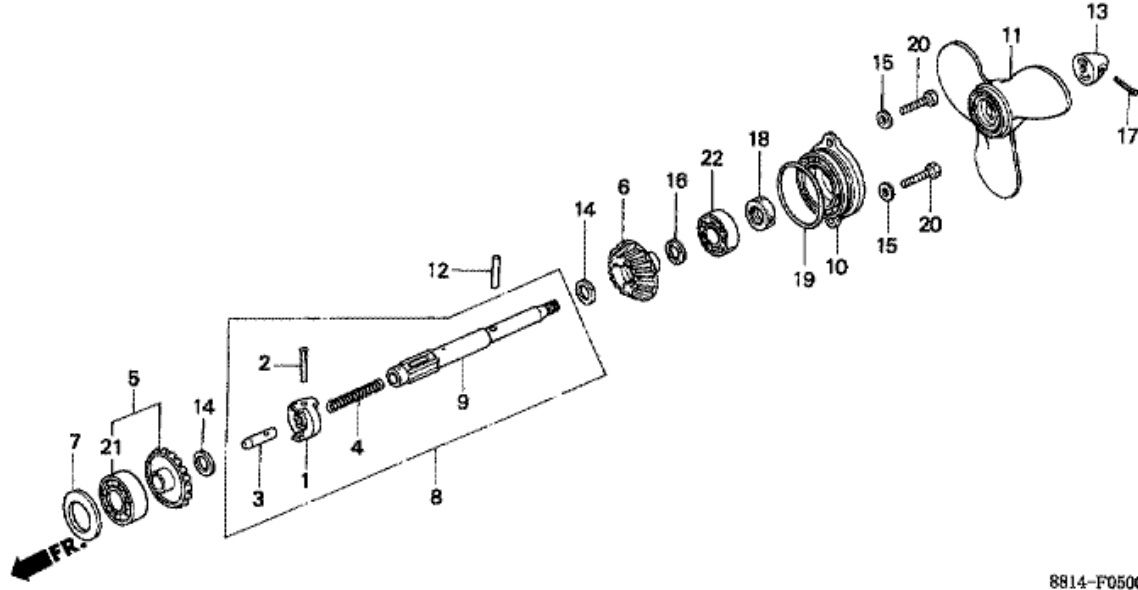

F-5 PROPELLER SHAFT/PROPELLER

8814-F0500

Refnr	Parça Numarası	Açıklama	İlk numara	Son numara	Birim Adedi	Tipler
1	24101935300	SHIFTER, CLUTCH			001	SD, LD
2	24102935300	PIN, SHIFTER, 4X35			001	SD, LD
3	24122921300	SLIDER, SHIFT			001	SD, LD
4	24123921300	SPRING, SHIFT			001	SD, LD
5	41140881000	GEAR COMP., FR. BEVEL			001	SD, LD
6	41150881000	GEAR COMP., RR. BEVEL			001	SD, LD
7	41157921000	SHIM A, GEAR (0.10MM)			(1)	SD, LD
7	41158921000	SHIM B, GEAR (0.15MM)			(1)	SD, LD
8	41160881000	SHAFT COMP., PROPELLER			001	SD, LD
9	41161881300	SHAFT, PROPELLER			001	SD, LD
10	41201881000ZC	HOLDER, PROPELLER SHAFT *B107 *			001	SD, LD
11	58130881000ZA	PROPELLER COMP., THREE BLADES *Y35 *			001	SD, LD
12	58131881000	PIN, SHEAR			001	SD, LD
13	58141881010	CAP, PROPELLER			001	SD, LD
14	90503921020	WASHER, 17MM			002	SD, LD
15	90504921010	WASHER, PLAIN, 6MM			002	SD, LD
16	90533921000	WASHER C, GEAR (2.10MM)			(1)	SD, LD
16	90534921000	WASHER D, GEAR (2.15MM)			(1)	SD, LD
17	90757921000	PIN, SPLIT, 3MM			001	SD, LD
18	91251935003	WATER SEAL, 17MM (ARAI)			001	SD, LD
18	91251935004	SEAL, WATER, 17MM (NOK)			001	SD, LD
19	91351881000	O-RING, 66MM			001	SD, LD
20	92000060204J	BOLT, HEX., 6X20			002	SD, LD
21	961006005000	BEARING, RADIAL BALL, 6005			001	SD, LD
22	961006203000	BEARING, RADIAL BALL, 6203			001	SD, LD