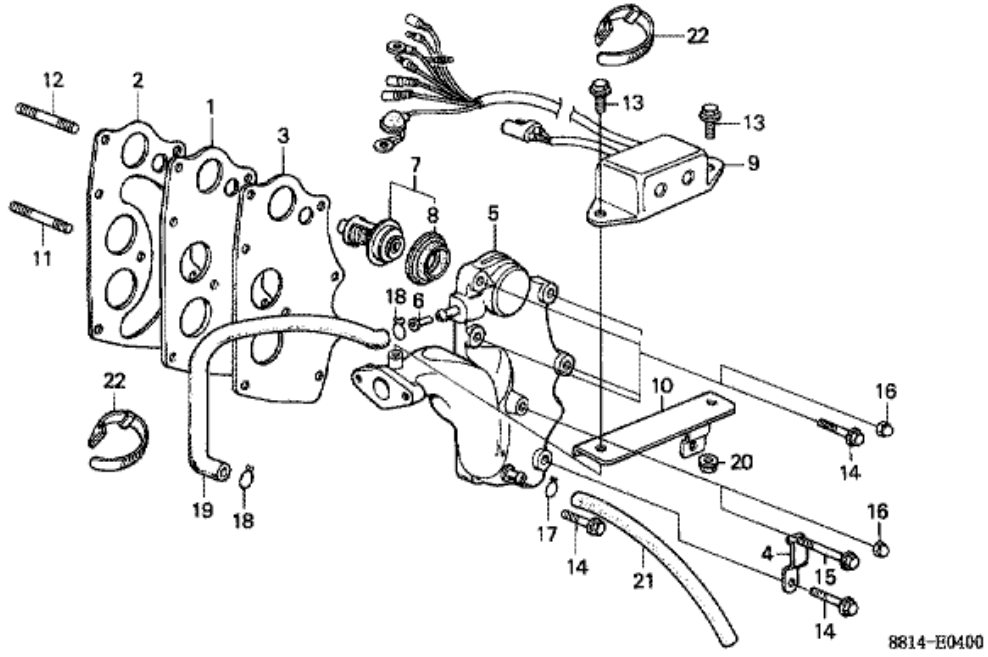

E-4 INLET MANIFOLD/C.D.I. UNIT

Refnr	Parça Numarası	Acıklama	İlk numara	Son numara	Birim Adedi	Tipler
1	12515881000	PLATE, EX. CHAMBER			001	SD, LD
2	12516881010	GASKET, EX. CHAMBER		1203398	001	SD, LD
3	12517881000	PACKING, EX. CHAMBER		1203398	001	SD, LD
4	16731921000	CLAMPER, FUEL TUBE			001	SD, LD
5	17100881740ZA	MANIFOLD COMP., INTAKE *NH8 *			001	SD, LD
6	17103881000	NOZZLE, THROTTLE			001	SD, LD
7	19300881741	THERMOSTAT ASSY.			001	SD, LD
8	19302921003	RUBBER, THERMOSTAT			001	SD, LD
9	30580881734	C.D.I. UNIT			001	SD, LD
10	30586881010	STAY, C.D.I. UNIT			001	SD, LD
11	90005881741	BOLT, STUD, 6X48			001	SD, LD
12	90007881741	BOLT, STUD, 6X36			006	SD, LD
13	90016920000	BOLT, FLANGE, 6X12			002	SD, LD
16	90202ZV0000	NUT, CAP, 6MM			007	SD, LD
17	90602921000	CLIP, TUBE (B8)			001	SD, LD
18	90604881000	CLIP, TUBE (B12)			002	SD, LD
19	90807881000	TUBE, BYPASS			001	SD, LD
20	94001060200S	NUT, HEX., 6MM			001	SD, LD
21	950055025030	TUBE, 5X250 (95005-50001-30M)			001	SD, LD
22	9501462100	BAND B1, WIRE			002	SD, LD