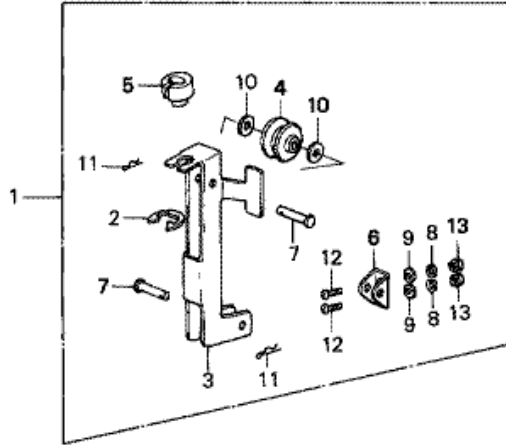

FOP-1 REMOTE CONTROL

FR.

8814-Y0100

Refnr	Parça Numarası	Açıklama	İlk numara	Son numara	Birim Adedi	Tipler
1	06170881811	CONTROL KIT, REMOTE			(1)	SD, LD
2	17851881811	BRACKET, STEERING			(1)	SD, LD
3	17855ZV1810	CLAMP, CABLE			(2)	SD, LD
4	17856ZV1810	SHIM, CABLE CLAMP			(2)	SD, LD
5	17941881811	STOPPER, THROTTLE ARM			(1)	SD, LD
6	24701881812	LEVER, SHIFT			(1)	SD, LD
7	90504921010	WASHER, PLAIN, 6MM			(1)	SD, LD
8	92000050104J	BOLT, HEX., 5X10			(4)	SD, LD
9	92000060124J	BOLT, HEX., 6X12			(2)	SD, LD
10	9425106000	PIN, LOCK, 6MM			(4)	SD, LD

FOP-2 VERTICAL STARTER

FR.

8814-Y0200

Refnr	Parça Numarası	Açıklama	İlk numara	Son numara	Birim Adedi	Tipler
1	06280881810	STARTER KIT, VERTICAL			(1)	SD, LD
2	28457921000	E-RING			(1)	SD, LD
3	28480881810	STAY, VERTICAL STARTER			(1)	SD, LD
4	28481881810	IDLER, VERTICAL STARTER			(1)	SD, LD
5	28482881810	GUIDE, ROPE			(1)	SD, LD
6	28483881810	BRACKET, VERTICAL STARTER			(1)	SD, LD
7	28484881810	PIN, VERTICAL STARTER			(2)	SD, LD
8	90407920000	WASHER, SPRING, 6MM			(2)	SD, LD
9	90504921010	WASHER, PLAIN, 6MM			(2)	SD, LD
10	90513921000	WASHER, 10MM			(2)	SD, LD
11	91402881000	PIN, LOCK, 10MM			(2)	SD, LD
12	93500060124J	SCREW, PAN, 6X12			(2)	SD, LD
13	94001064900S	NUT, HEX., 6MM			(2)	SD, LD