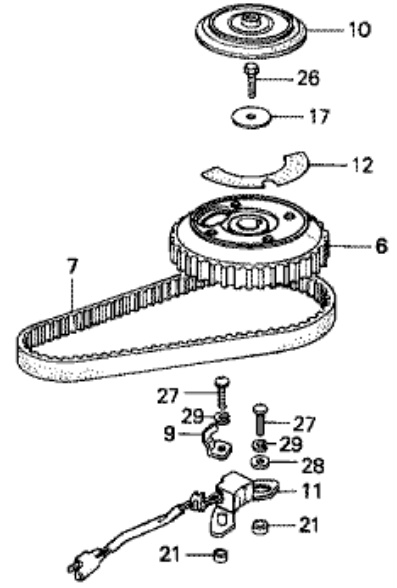

E-13 STARTER CASE/CAM PULLEY

8814-E1300

Refnr	Parça Numarası	Açıklama	İlk numara	Son numara	Birim Adedi	Tipler
1	11301881010ZA	CASE, STARTER *NH8 *		1102693	001	SD, LD
2	12311881000	COVER, BREATHER			001	SD, LD
3	12370881000	BODY COMP., VALVE			001	SD, LD
4	14311881000	PULLEY, TIMING			001	SD, LD
5	14312881000	FLANGE, TIMING PULLEY			002	SD, LD
6	14320882600	PULLEY COMP., CAMSHAFT			001	SD, LD
7	14400921024	BELT, TIMING			001	SD, LD
8	15623881000	COLLAR A, DISTANCE			002	SD, LD
9	30207882600	PLATE, CORD CLAMP			001	SD, LD
10	30210881000	COVER, POINT			001	SD, LD
11	30400882601	COIL ASSY., PULSER			001	SD, LD
12	87581921600	MARK, POINT		1102434	001	SD, LD
13	90121881000	BOLT, FLANGE, 6X22			002	SD, LD
14	90123881000	BOLT, FLANGE, 6X28			003	SD, LD
15	90202881000	NUT, LOCK, 24MM			001	SD, LD
16	90451881000	WASHER, LOCK, 24MM			001	SD, LD
17	90563706000	WASHER, WHEEL, 6MM			001	SD, LD
18	90604881000	CLIP, TUBE (B12)			003	SD, LD
19	90605921000	CLIP B7, TUBE			002	SD, LD
20	90702881000	DOWEL PIN, 8X10			002	SD, LD
21	90705882600	DOWEL PIN, 7X4.5			002	SD, LD
22	90803881000	TUBE B, BREATHER			001	SD, LD
23	90804881010	TUBE C, BREATHER			001	SD, LD
24	90805881000	TUBE, OIL RETURN			001	SD, LD
25	91311881003	O-RING, 62X2.5			001	SD, LD
26	92000060220B	BOLT, HEX., 6X22			001	SD, LD
27	93500050140B	SCREW, PAN, 5X14			002	SD, LD
28	9410105200	WASHER, PLAIN, 5MM			001	SD, LD
29	9411105800	WASHER, SPRING, 5MM			002	SD, LD