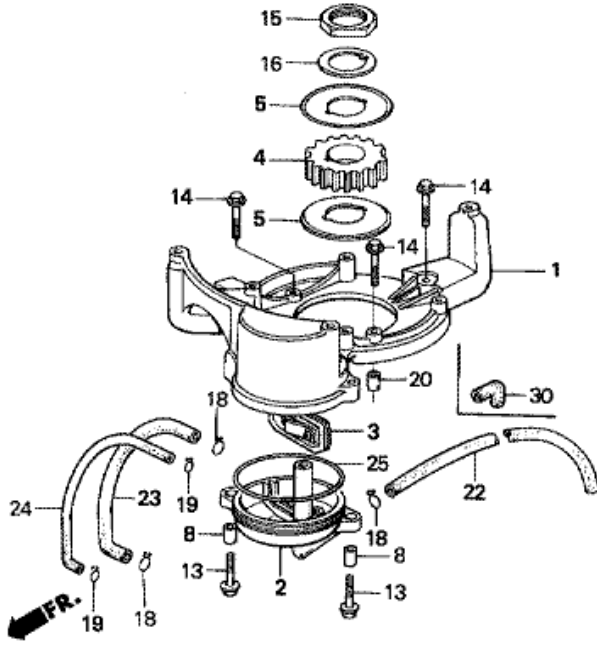

E-13 STARTER CASE/CAM PULLEY

8814-E1300

Refnr	Parça Numarası	Açıklama	İlk numara	Son numara	Birim Adedi	Tipler
1	11301881010ZA	CASE, STARTER *NH8 *		1102693	001	SD, LD
2	12311881000	COVER, BREATHER			001	SD, LD
3	12370881000	BODY COMP., VALVE			001	SD, LD
4	14311881000	PULLEY, TIMING			001	SD, LD
5	14312881000	FLANGE, TIMING PULLEY			002	SD, LD
6	14320882600	PULLEY COMP., CAMSHAFT			001	SD, LD
7	14400921024	BELT, TIMING			001	SD, LD
8	15623881000	COLLAR A, DISTANCE			002	SD, LD
9	30207882600	PLATE, CORD CLAMP			001	SD, LD
10	30210881000	COVER, POINT			001	SD, LD
11	30400882601	COIL ASSY., PULSER			001	SD, LD
12	87581921600	MARK, POINT		1102434	001	SD, LD
13	90121881000	BOLT, FLANGE, 6X22			002	SD, LD
14	90123881000	BOLT, FLANGE, 6X28			003	SD, LD
15	90202881000	NUT, LOCK, 24MM			001	SD, LD
16	90451881000	WASHER, LOCK, 24MM			001	SD, LD
17	90563706000	WASHER, WHEEL, 6MM			001	SD, LD
18	90604881000	CLIP, TUBE (B12)			003	SD, LD
19	90605921000	CLIP B7, TUBE			002	SD, LD
20	90702881000	DOWEL PIN, 8X10			002	SD, LD
21	90705882600	DOWEL PIN, 7X4.5			002	SD, LD
22	90803881000	TUBE B, BREATHER			001	SD, LD
23	90804881010	TUBE C, BREATHER			001	SD, LD
24	90805881000	TUBE, OIL RETURN			001	SD, LD
25	91311881003	O-RING, 62X2.5			001	SD, LD
26	92000060220B	BOLT, HEX., 6X22			001	SD, LD
27	93500050140B	SCREW, PAN, 5X14			002	SD, LD
28	9410105200	WASHER, PLAIN, 5MM			001	SD, LD
29	9411105800	WASHER, SPRING, 5MM			002	SD, LD