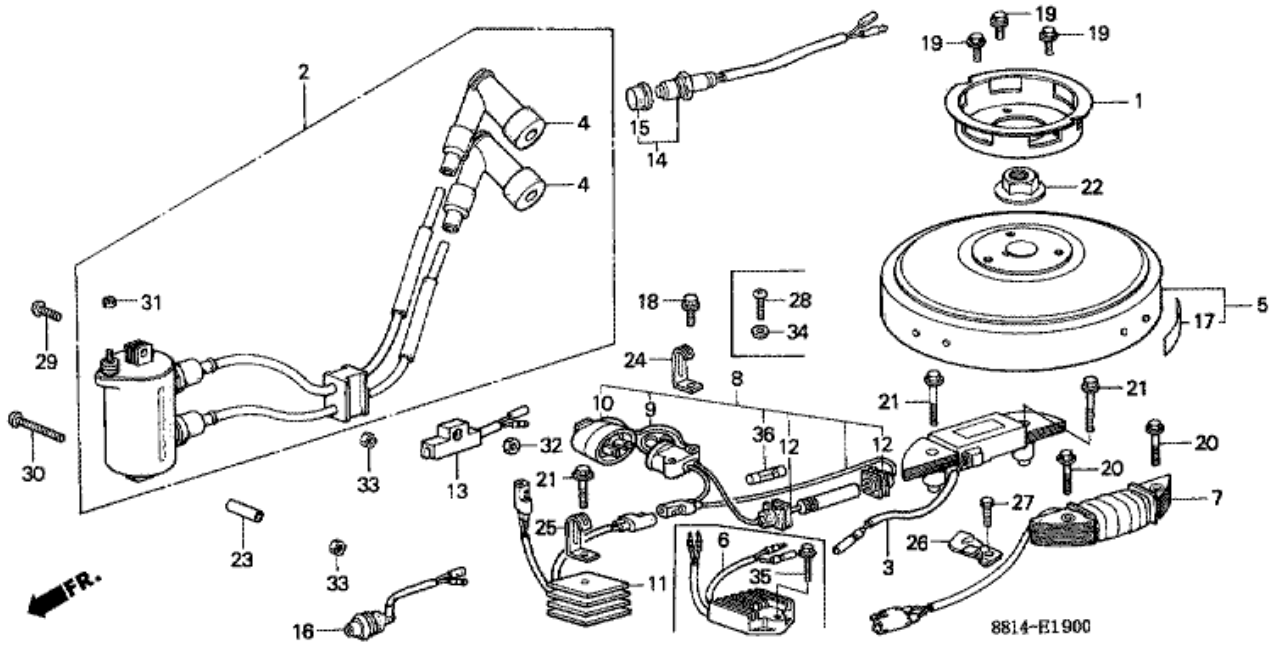

E-19 FLYWHEEL/IGNITION COIL

Refnr	Parça Numarası	Açıklama	İlk numara	Son numara	Birim Adedi	Tipler
1	28570881003	PULLEY COMP., STARTER	1704692		001	SD, LD
1	28571881000	PULLEY, STARTER	1216039		001	SD, LD
2	30500881731	COIL ASSY., C.D.I. IGNITION			001	SD, LD
3	30540881732	COIL ASSY., EXCITER			001	SD, LD
4	30700881000	CAP ASSY., NOISE SUPPRESSOR			002	SD, LD
5	31100881000ZA	FLYWHEEL COMP. *R8 *		1216038	001	SD, LD
7	31630881004	COIL ASSY., CHARGE			001	SD, LD
8	31650881014	RECEPTACLE ASSY., CHARGE			001	SD, LD
9	31651881014	CONSENT		1203079	001	SD, LD
10	31652881014	PLUG, CONSENT			001	SD, LD
11	31700881000	RECTIFIER ASSY.			001	SD, LD
13	35100881003	SWITCH ASSY., NEUTRAL			001	SD, LD
14	36100921043	SWITCH ASSY., ENGINE STOP			001	SD, LD
15	36101881013	CAP, BUTTON			001	SD, LD
16	37210881035	LAMP, INDICATOR			001	SD, LD
17	87541896000	MARK, FLYWHEEL CAUTION		1216038	001	SD, LD
19	90016920000	BOLT, FLANGE, 6X12			003	SD, LD
20	90123881000	BOLT, FLANGE, 6X28			002	SD, LD
21	90124881000	BOLT, FLANGE, 6X35			002	SD, LD
22	90201881000	NUT, SPECIAL, 14MM			001	SD, LD
23	90742881000	COLLAR, DISTANCE			001	SD, LD
24	91403881000	CLIP B, CORD			001	SD, LD
25	91403881000	CLIP B, CORD			001	SD, LD
26	91404881000	CLIP, WIRE			001	SD, LD
27	92000060124J	BOLT, HEX., 6X12		1705463	001	SD, LD
27	93500060120B	SCREW, PAN, 6X12	1705464		001	SD, LD
28	93500050220B	SCREW, PAN, 5X22			002	SD, LD
29	93500060250B	SCREW, PAN, 6X25			001	SD, LD
30	93500060500B	SCREW, PAN, 6X50			001	SD, LD
31	94001053300S	NUT, HEX., 5MM			001	SD, LD
32	94001054900S	NUT, HEX., 5MM			001	SD, LD
33	94001060200S	NUT, HEX., 6MM			002	SD, LD
34	9410105200	WASHER, PLAIN, 5MM			002	SD, LD
36	9820010500	FUSE A (5A)			001	SD, LD