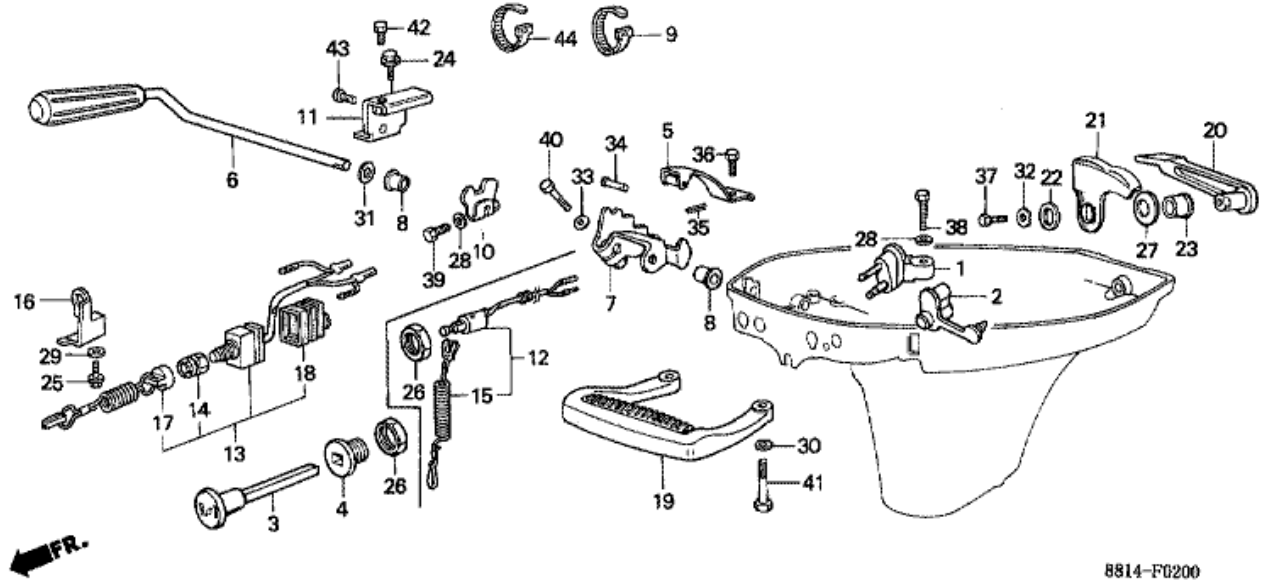

F-2 SHIFT SHAFT/CARRYING HANDLE/COVER LOCK LEVER

8814-F0200

Refnr	Parça Numarası	Açıklama	İlk numara	Son numara	Birim Adedi	Tipler
1	17710881000ZC	CONNECTOR, FUEL *B107 *			001	SD, LD
2	17711881000	CAP, FUEL JOINT			001	SD, LD
3	17951921030	KNOB, CHOKE			001	SD, LD
4	17953921010	GUIDE, CHOKE KNOB			001	SD, LD
5	24210921000	SPRING, CLICK			001	SD, LD
6	24610881010	SHAFT COMP., SHIFT			001	SD, LD
7	24612881020	ARM, GEARSHIFT		1101085	001	SD, LD
8	24621921010	BUSH, SHAFT			002	SD, LD
10	35110881000	PLATE, SWITCH SHIELD			001	SD, LD
11	35120881000	PLATE COMP., SWITCH SETTING			001	SD, LD
19	50281921000ZC	HANDLE, CARRYING *B107 *			001	SD, LD
20	63201935000ZC	LEVER, COVER LOCK *B107 *			001	SD, LD
21	63202881000	HOOK, COVER LOCK			001	SD, LD
22	63203935000	WASHER, COVER LOCK			001	SD, LD
23	63205920000	BUSH, COVER LOCK			001	SD, LD
24	90016920000	BOLT, FLANGE, 6X12			001	SD, LD
26	90302921000	NUT, HEX., 16MM			001	SD, LD
27	90455881000	SPRING, LEVER			001	SD, LD
28	90504921010	WASHER, PLAIN, 6MM			002	SD, LD
30	90518921000	WASHER, PLAIN, 8MM			002	SD, LD
31	90511921000	WASHER, PLAIN, 10MM			001	SD, LD
32	90512921010	WASHER, 6MM			001	SD, LD
33	90518921000	WASHER, PLAIN, 8MM			001	SD, LD
34	90754921010	PIN, 5X17			001	SD, LD
35	90756921000	PIN, SPLIT, 1.6MM			001	SD, LD
36	92000060120B	BOLT, HEX., 6X12			001	SD, LD
37	92000060160B	BOLT, HEX., 6X16			001	SD, LD
38	92000060204J	BOLT, HEX., 6X20			001	SD, LD
39	92000060284J	BOLT, HEX., 6X28			001	SD, LD
40	92000080284J	BOLT, HEX., 8X28			001	SD, LD
41	92000080324J	BOLT, HEX., 8X32			002	SD, LD
43	93500050204J	SCREW, PAN, 5X20			001	SD, LD
44	9501462100	BAND B1, WIRE			001	SD, LD