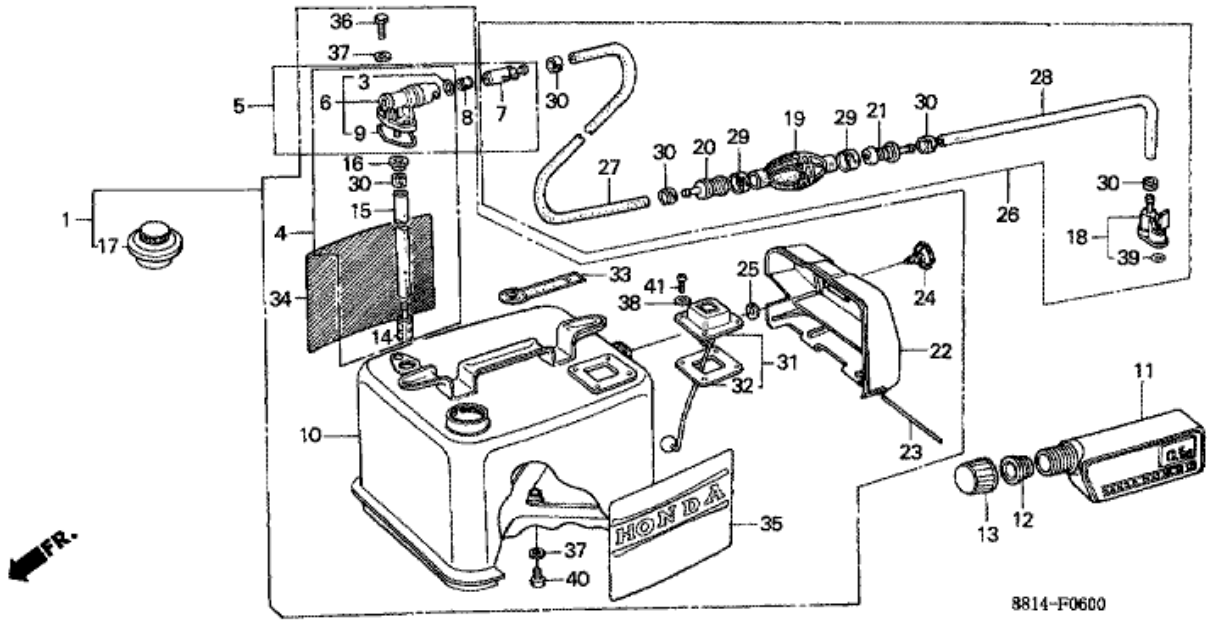

F-6 FUEL TANK/SUB TANK (1)

Refnr	Parça Numarası	Açıklama	İlk numara	Son numara	Birim Adedi	Tipler
1	061C7881711H	TANK KIT, FUEL			(1)	SD, LD
3	16075935006	O-RING			001	SD, LD
4	16900881000	JOINT COMP. A, FUEL			001	SD, LD
5	16950935016	JOINT, FUEL CONSENT			001	SD, LD
6	16951935006	JOINT A, FUEL CONSENT			001	SD, LD
7	16952935016	JOINT B, FUEL CONSENT			001	SD, LD
8	16953935000	ABSORBER, FUEL			001	SD, LD
9	16962865010	RING, COCK SEAL			001	SD, LD
10	17500881020ZA	TANK COMP., FUEL *R8 *	1710460		001	SD, LD
10	17500881711H	TANK COMP., FUEL		1706690	001	SD, LD
11	17570921000	TANK, OIL			001	SD, LD
12	17572801810	CAP, SUB TANK INNER			001	SD, LD
13	17573801810	CAP, SUB TANK			001	SD, LD
14	17583881000	FILTER, FUEL			001	SD, LD
15	17611935000	TUBE, INNER			001	SD, LD
17	17620881043	CAP COMP., FUEL FILLER		1001324	001	SD, LD
17	17620881713	CAP COMP., FUEL FILLER		1710459	001	SD, LD
18	17650921003ZA	CONNECTOR COMP., FUEL *B107 *			001	SD, LD
19	17661921000	BULB, PRIMER			001	SD, LD
20	17670921000	VALVE COMP., IN.			001	SD, LD
21	17680921000	VALVE COMP., OUTLET			001	SD, LD
22	17690881000	BOX COMP., TOOL	1706691		001	SD, LD
22	17696921010	BOX, TOOL		1710459	001	SD, LD
23	17697921000	BAR, 3X150		1710459	001	SD, LD
24	17698921000	LATCH, TOOL BOX			001	SD, LD
25	17699921000	STOPPER, LATCH			001	SD, LD
26	17700881000ZA	TUBE COMP., FUEL *B107 *	1706694		001	SD, LD
26	17700935000ZB	TUBE COMP., FUEL *B107 *		1710459	001	SD, LD
27	17701881000	TUBE, FUEL LONG			001	SD, LD
27	17701921000	TUBE, FUEL LONG		1710459	001	SD, LD
28	17702921000	TUBE, FUEL SHORT			001	SD, LD
29	17703921000	BAND, TUBE CLIP, 20MM			002	SD, LD
30	17704921000	BAND, TUBE CLIP, 11MM			005	SD, LD
31	17800881023	METER ASSY., FUEL		1710459	001	SD, LD
31	17800ZV1611	METER ASSY., FUEL	1710460		001	SD, LD
32	17803881003	PACKING		1710459	001	SD, LD
32	17803GC3003	PACKING, FUEL METER	1710460		001	SD, LD