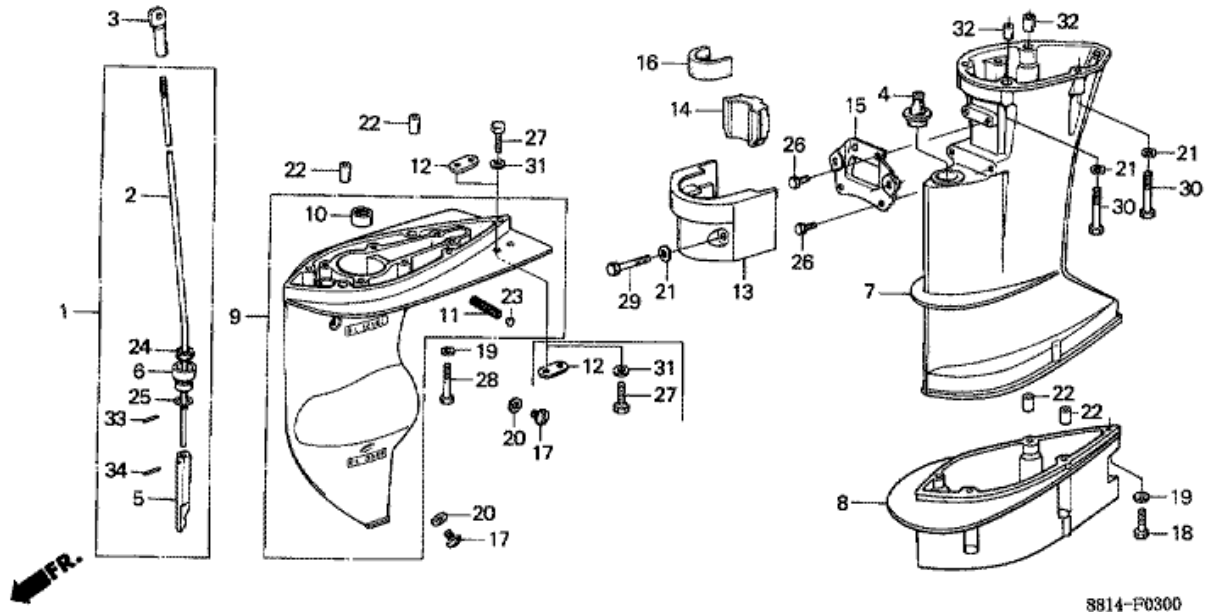

F-3 GEAR CASE/EXTENSION CASE/SHIFT ROD

8814-F0300

Refnr	Parça Numarası	Açıklama	İlk numara	Son numara	Birim Adedi	Tipler
1	24310881000	ROD COMP., GEARSHIFT (S)			001	SD
1	24310881700	ROD COMP., GEARSHIFT (L)			001	LD
2	24311881300	ROD, GEARSHIFT (S)			001	SD
2	24311881700	ROD, GEARSHIFT (L)			001	LD
3	24312881000	JOINT, GEARSHIFT ROD			001	SD, LD
4	24313921003	GROMMET, ROD (ARAI)			001	SD, LD
5	24341935300	ROD, PUSH			001	SD, LD
6	24343881300	HOLDER, SEAL			001	SD, LD
7	40201881000ZC	CASE, EXTENSION (S) *B107 *			001	SD
7	40201881700ZC	CASE, EXTENSION (L) *B107 *			001	LD
9	41100881010ZC	CASE COMP., GEAR *B107 *			001	SD, LD
10	41103935003	BEARING, NEEDLE, 15X21X16			001	SD, LD
11	41104921320	SCREEN, WATER			001	SD, LD
12	41106935811	METAL COMP., ANODE		1101398	001	SD, LD
13	50121881000ZC	HOUSING, LOWER MOUNTING *B107 *			001	SD, LD
14	50151881000	RUBBER A, LOWER MOUNTING			001	SD, LD
15	50152881000	PLATE COMP., LOWER MOUNTING			001	SD, LD
16	50153881000	RUBBER B, LOWER MOUNTING			001	SD, LD
17	90105921000	BOLT, OIL CHECK			002	SD, LD
19	90504921010	WASHER, PLAIN, 6MM			005	SD, LD
20	90507921000	WASHER, NYLON, 8MM			002	SD, LD
21	90518921000	WASHER, PLAIN, 8MM			006	SD, LD
22	90702881000	DOWEL PIN, 8X10			002	SD, LD
23	90855921300	PLUG, SEALING, 10MM			001	SD, LD
24	91253921003	WATER SEAL, 6MM			001	SD, LD
25	91303377000	O-RING, 13.8X2.5			001	SD, LD
26	92000060124J	BOLT, HEX., 6X12			004	SD, LD
27	92000060160B	BOLT, HEX., 6X16			002	SD, LD
28	92000060404J	BOLT, HEX., 6X40			005	SD, LD
29	92000080404J	BOLT, HEX., 8X40			002	SD, LD
30	92000080504J	BOLT, HEX., 8X50			004	SD, LD
31	9410106200	WASHER, PLAIN, 6MM			002	SD, LD
32	9430110140	PIN A, DOWEL, 10X14			002	SD, LD
33	9430525122	PIN, SPRING, 2.5X12			001	SD, LD
34	9622025118	ROLLER, 2.5X11.8			001	SD, LD