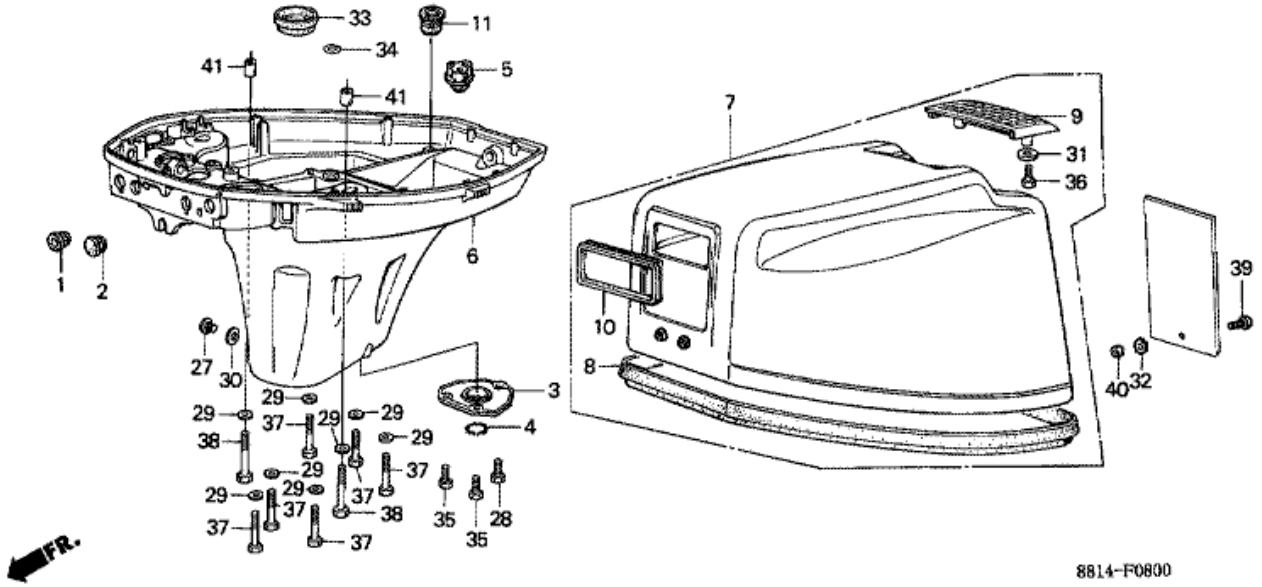

F-8 OIL CASE/ENGINE COVER (1)

Refnr	Parça Numarası	Açıklama	İlk numara	Son numara	Birim Adedi	Tipler
1	17914881300	GROMMET A, WIRE			002	SD, LD
2	17918881000	GROMMET C, OIL CASE			001	SD, LD
3	18221881000	PLATE, EX.			001	SD, LD
4	18222881000	BAND, EX. SEAL			001	SD, LD
5	19262921000	MANIFOLD, TUBE			001	SD, LD
6	40101881740ZA	CASE, OIL *B107 *			001	SD, LD
7	63100881740ZA	COVER COMP., ENGINE *NH24 *			001	SD, LD
8	63102881300	SEAL, ENGINE COVER			001	SD, LD
9	63105881740ZA	HANDLE, TILT *NH105 *			001	SD, LD
10	63109881310	SEAL, RECOIL			001	SD, LD
11	82873881010	GROMMET, WATER CHECK			001	SD, LD
27	90105921000	BOLT, OIL CHECK			001	SD, LD
28	90106881000	BOLT, HEX., 6X12			001	SD, LD
29	90504921010	WASHER, PLAIN, 6MM			008	SD, LD
30	90507921000	WASHER, NYLON, 8MM			001	SD, LD
31	90512921010	WASHER, 6MM			002	SD, LD
32	90519921000	WASHER, LOCK, 4MM			002	SD, LD
33	91255881003	SEAL, COUPLING, 25X40X22 (ARAI)			001	SD, LD
33	91255881004	SEAL, COUPLING, 25X40X22 (NOK)			001	SD, LD
34	91301812000	O-RING, 10MM			001	SD, LD
35	92000060124J	BOLT, HEX., 6X12			002	SD, LD
36	92000060164J	BOLT, HEX., 6X16			002	SD, LD
37	92000060324J	BOLT, HEX., 6X32			006	SD, LD
38	92000060404J	BOLT, HEX., 6X40			002	SD, LD
39	93500040100G	SCREW, PAN, 4X10			002	SD, LD
40	94001043900S	NUT, HEX., 4MM			002	SD, LD
41	9430108140	DOWEL PIN, 8X14			002	SD, LD