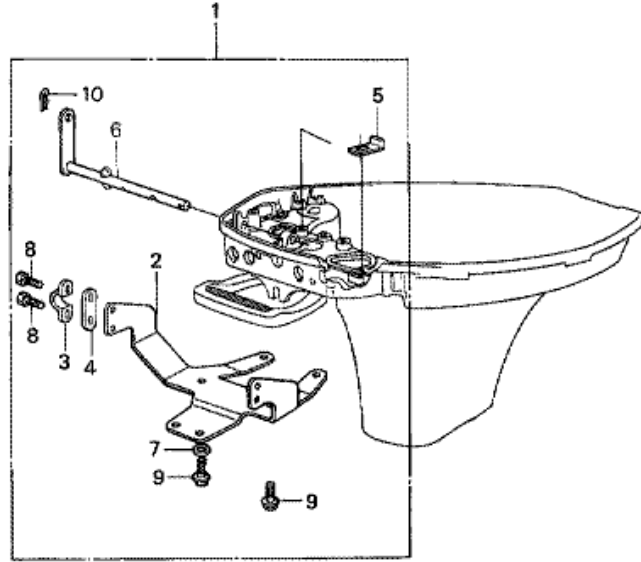

FOP-1 REMOTE CONTROL

FR.

8814-Y0100

Refnr	Parça Numarası	Açıklama	İlk numara	Son numara	Birim Adedi	Tipler
1	06170881811	CONTROL KIT, REMOTE			(1)	SD, LD
2	17851881811	BRACKET, STEERING			(1)	SD, LD
3	17855ZV1810	CLAMP, CABLE			(2)	SD, LD
4	17856ZV1810	SHIM, CABLE CLAMP			(2)	SD, LD
5	17941881811	STOPPER, THROTTLE ARM			(1)	SD, LD
6	24701881812	LEVER, SHIFT			(1)	SD, LD
7	90504921010	WASHER, PLAIN, 6MM			(1)	SD, LD
8	92000050104J	BOLT, HEX., 5X10			(4)	SD, LD
9	92000060124J	BOLT, HEX., 6X12			(2)	SD, LD
10	9425106000	PIN, LOCK, 6MM			(4)	SD, LD