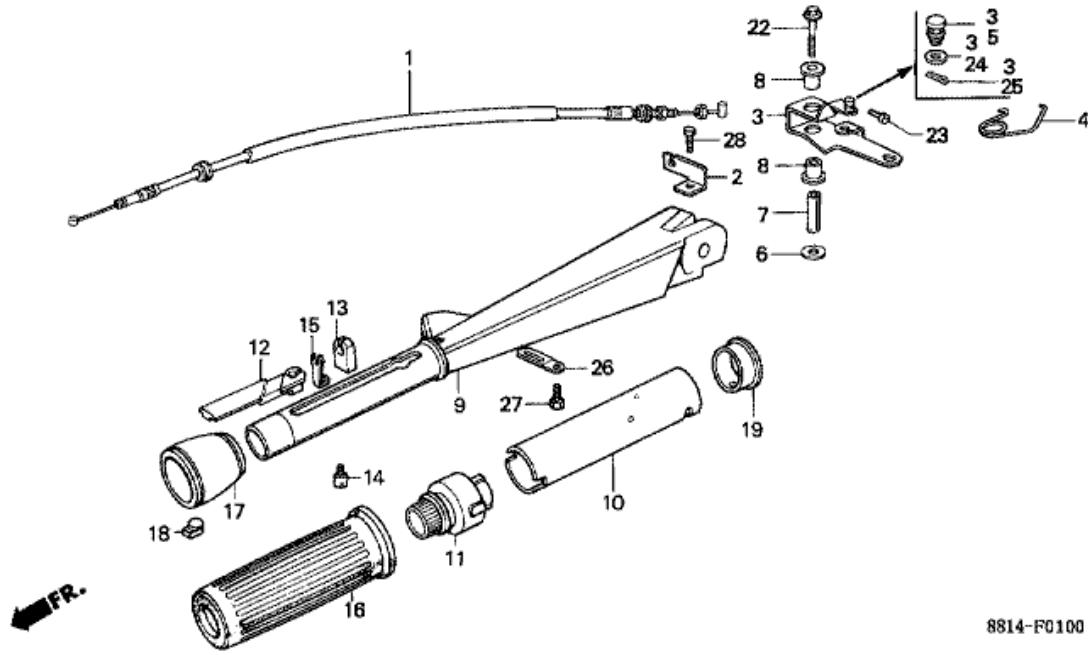

F-1 STEERING HANDLE/THROTTLE CABLE

8814-F0100

Refnr	Parça Numarası	Açıklama	İlk numara	Son numara	Birim Adedi	Tipler
1	17910881000	CABLE COMP., THROTTLE			001	SD, LD
2	17921881000	HOLDER, CABLE			001	SD, LD
3	17930881315	ARM COMP., THROTTLE			(1)	SD, LD
4	17932881000	SPRING, THROTTLE ARM			001	SD, LD
5	17933881310	HOLDER, STARTER ROD			(1)	SD, LD
6	17936921000	WASHER, PIVOT			001	SD, LD
7	17937881000	COLLAR, PIVOT			001	SD, LD
8	24621921010	BUSH, SHAFT			002	SD, LD
9	53101881030ZB	HANDLE, STEERING *B107 *			001	SD, LD
10	53141921000	PIPE, GRIP			001	SD, LD
11	53160921010	NUT COMP., GRIP FRICTION			001	SD, LD
12	53161250000	HINGE, THROTTLE WIRE			001	SD, LD
13	53162881010	HOLDER, THROTTLE CABLE			001	SD, LD
14	53163921000	STOPPER, GRIP PIPE			001	SD, LD
15	53164921000	STOPPER, CABLE			001	SD, LD
16	53165881010	RUBBER, GRIP			001	SD, LD
17	53166881010	COVER, GRIP PIPE			001	SD, LD
18	53167881000	GROMMET, HANDLE COVER			001	SD, LD
22	90104881000	BOLT, FLANGE, 6X35			001	SD, LD
23	90107881000	BOLT, SLOTTED, 4X6			001	SD, LD
24	90504921010	WASHER, PLAIN, 6MM			(1)	SD, LD
25	90756881000	PIN, SPLIT			(1)	SD, LD
26	91403881000	CLIP B, CORD			001	SD, LD
27	92000060080B	BOLT, HEX., 6X8			001	SD, LD
28	92000060120B	BOLT, HEX., 6X12			001	SD, LD