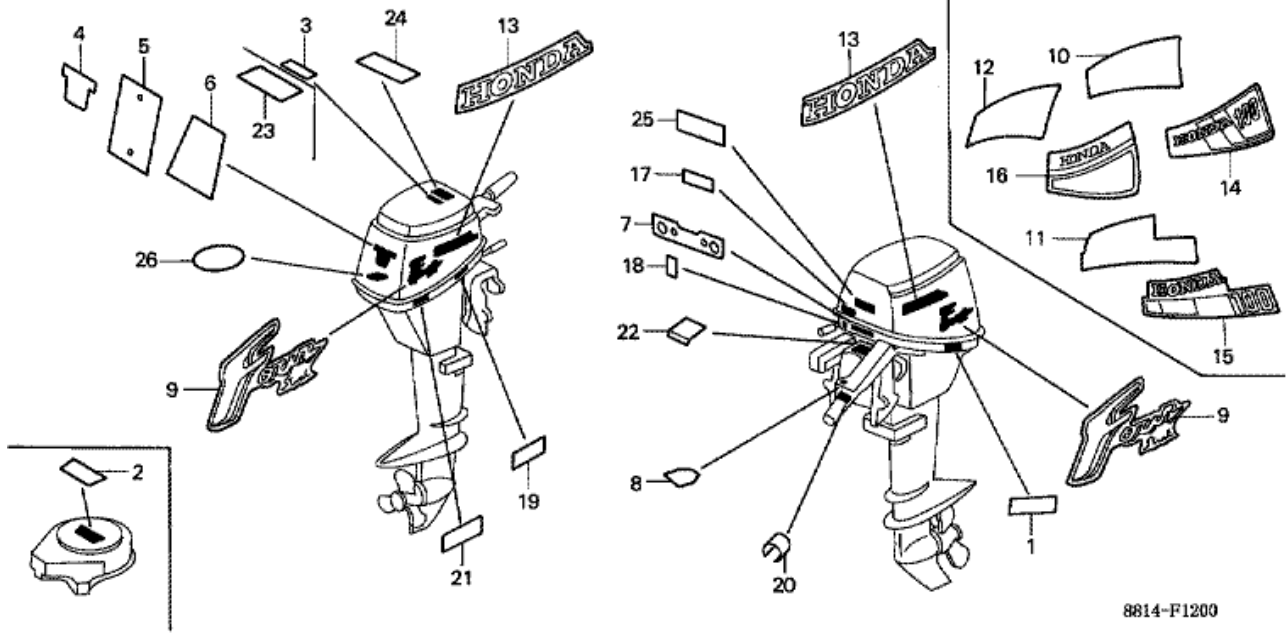

F-12 LABEL

8814-F1200

Refnr	Parça Numarası	Acıklama	İlk numara	Son numara	Birim Adedi	Tipler
3	87103881010	MARK, INSTRUCTION			001	SD, LD
5	87121881731	EMBLEM, RR.			001	SD, LD
7	87123881030	LABEL, INDICATION			001	SD, LD
8	87124881670	MARK, HANDLE FOREIGN			001	SD, LD
11	87131882750	EMBLEM, R. SIDE COVER (BF75)			001	SD, LD
15	87141882750	EMBLEM, L. SIDE COVER (BF75)			001	SD, LD
18	87511921600	MARK, CHANGE			001	SD, LD
19	87531935630	LABEL, OIL FILLER POSITION			001	SD, LD
22	87535921600	PLATE, SETTING CAUTION			001	SD, LD
24	87538935602	MARK, STARTING CAUTION			001	SD, LD
25	87551921600	MARK, FR.			001	SD, LD