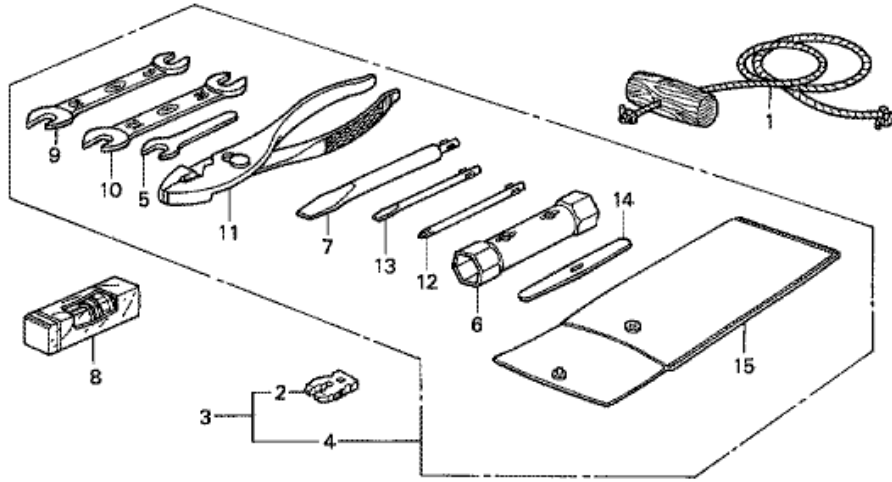

F-13 TOOLS/STARTER ROPE

8814-F1300

Refnr	Parça Numarası	Acıklama	İlk numara	Son numara	Birim Adedi	Tipler
1	28470816000	ROPE, STARTER			001	SD, LD
4	89000881000	TOOL KIT			001	SD, LD
5	89203836000	SPANNER, 8MM			001	SD, LD
6	89211881000	WRENCH, BOX (P18X19)			001	SD, LD
7	89301921000	DRIVER, CHECK BOLT		1229941	001	SD, LD
8	9806655716	PLUG, SPARK (DR-5HS) (NGK)			001	SD, LD
9	9900109120	SPANNER, 9X12			001	SD, LD
10	9900110120	SPANNER, 10X12			001	SD, LD
11	9900213500	PLIERS, 135			001	SD, LD
12	9900310000	DRIVER 1, PLUS SCREW (NO.2)			001	SD, LD
13	9900330000	DRIVER 3, MINUS SCREW (NO.2)			001	SD, LD
14	9900340000	LEVER			001	SD, LD
15	9900802000	BAG, TOOL, 200MM			001	SD, LD