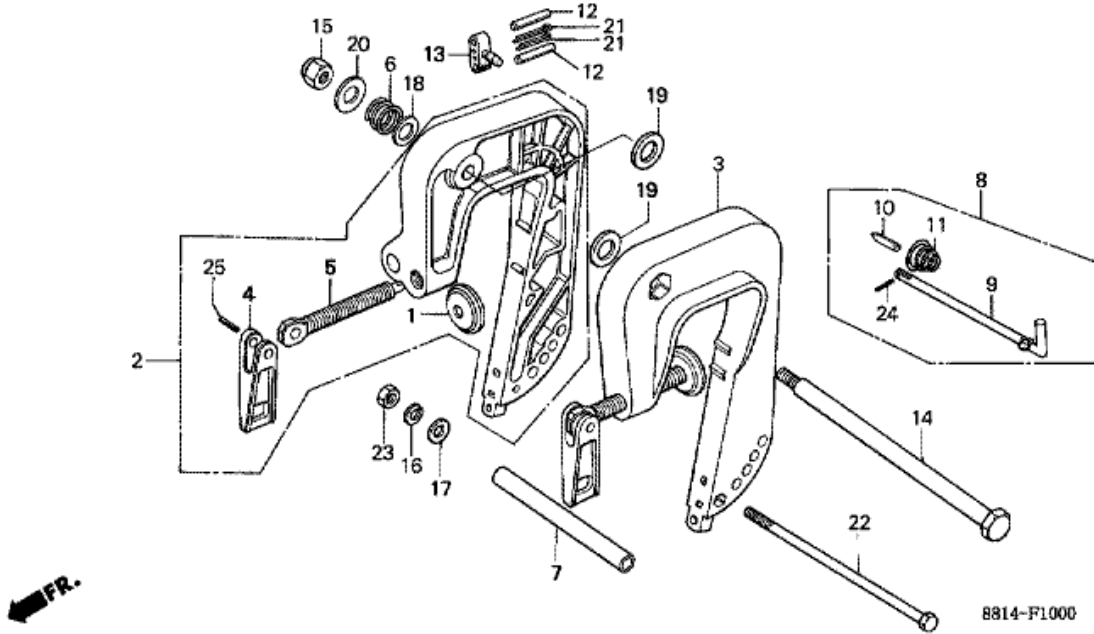

F-10 STERN BRACKET/ADJUST ROD

Refnr	Parça Numarası	Acıklama	İlk numara	Son numara	Birim Adedi	Tipler
1	50122935000	PLATE, PUSH		1000607	002	SD, LD
2	50300881000ZC	BRACKET COMP., R. STERN *B107 *			001	SD, LD
3	50310881000ZC	BRACKET COMP., L. STERN *B107 *			001	SD, LD
4	50323921300ZC	GRIP, CLAMP *B107 *			002	SD, LD
5	50325881300	SCREW, CLAMP		1001054	002	SD, LD
6	50333921003	SPRING, TILT			001	SD, LD
7	50335921010	COLLAR, DISTANCE, 6MM			001	SD, LD
8	50340921000	ROD COMP., ADJUSTING			001	SD, LD
9	50341921300	ROD, ADJUSTING			001	SD, LD
10	50342921300	STOPPER, ROD			001	SD, LD
11	50343921300	SPRING, ADJUSTING ROD			001	SD, LD
12	58131881000	PIN, SHEAR			002	SD, LD
13	88111921010	HOLDER, PARTS			001	SD, LD
14	90106921010	BOLT, TILTING			001	SD, LD
15	90301921000	NUT, SELF-LOCK, 8MM			001	SD, LD
16	90407920000	WASHER, SPRING, 6MM			001	SD, LD
17	90504921010	WASHER, PLAIN, 6MM			001	SD, LD
18	90511921000	WASHER, PLAIN, 10MM			001	SD, LD
19	90513921000	WASHER, 10MM			002	SD, LD
20	90514921000	WASHER, 8MM			001	SD, LD
21	90757921000	PIN, SPLIT, 3MM			002	SD, LD
22	92000061604J	BOLT, HEX., 6X160			001	SD, LD
23	94001064900S	NUT, HEX., 6MM			001	SD, LD
24	9430520083	PIN, SPRING, 2X8			001	SD, LD
25	9430540143	PIN, SPRING, 4X14			002	SD, LD