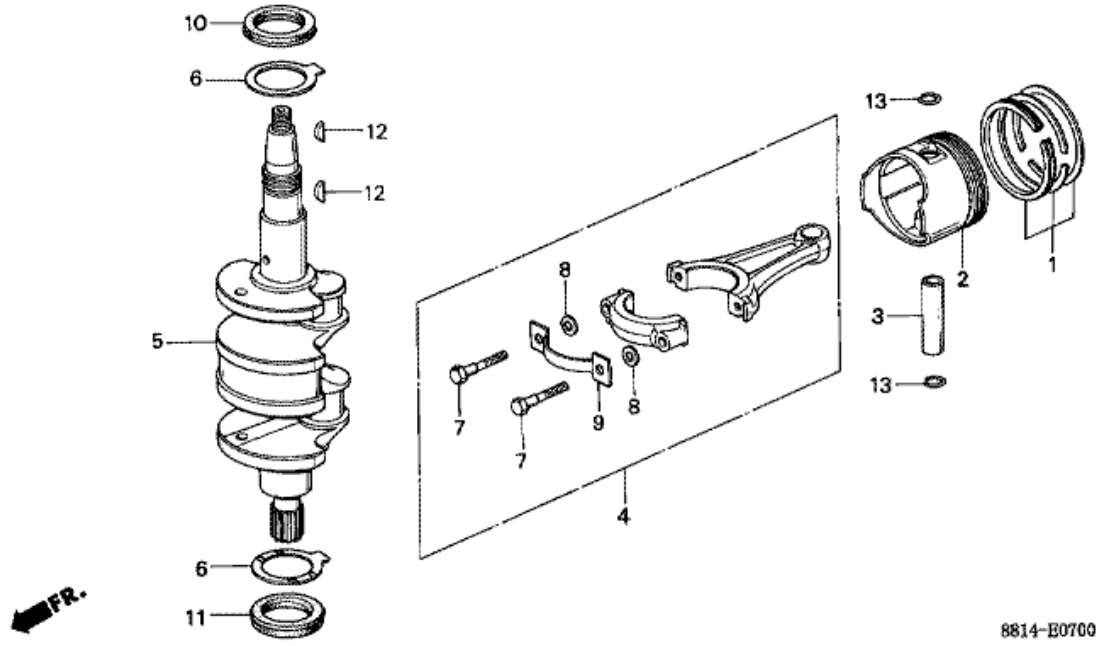

E-7 CRANKSHAFT/PISTON

8814-E0700

Refnr	Parça Numarası	Acıklama	İlk numara	Son numara	Birim Adedi	Tipler
1	13010881000	RING SET, PISTON (STD.) (2SET)			001	SD, LD
2	13101881000	PISTON			002	SD, LD
3	13111881000	PIN, PISTON			002	SD, LD
4	13200881000	ROD ASSY., CONNECTING			002	SD, LD
5	13311881000	CRANKSHAFT			001	SD, LD
6	13316881000	BEARING, CRANKSHAFT THRUST			002	SD, LD
7	90011881000	BOLT, CONNECTING ROD			004	SD, LD
8	90402921000	WASHER, 6MM			004	SD, LD
9	90452881000	WASHER, LOCK			002	SD, LD
10	91201881003	OIL SEAL A, 30X42X7			001	SD, LD
11	91202881003	OIL SEAL B, 30X42X7			001	SD, LD
12	9440116150	KEY, WOODRUFF, 16X15			002	SD, LD
13	9460114000	CLIP, PISTON PIN, 14MM			004	SD, LD

E-9 CAMSHAFT/VALVE

Refnr	Parça Numarası	Acıklama	İlk numara	Son numara	Birim Adedi	Tipler
1	12021921000	GUIDE, VALVE			002	SD, LD
2	12023921000	GUIDE, IN. VALVE		1212181	002	SD, LD
3	14100882010	CAMSHAFT COMP.			001	SD, LD
4	14431881000	ARM, VALVE ROCKER			004	SD, LD
5	14451881000	SHAFT, VALVE ROCKER ARM			001	SD, LD
6	14481881000	SPRING, VALVE ROCKER ARM			001	SD, LD
7	14482881000	COLLAR A, VALVE ROCKER ARM			001	SD, LD
8	14483881000	COLLAR B, VALVE ROCKER ARM			002	SD, LD
9	14711881000	VALVE, IN.			002	SD, LD
10	14721881000	VALVE, EX.			002	SD, LD
11	14753921010	SPRING, VALVE			004	SD, LD
12	14771881000	RETAINER, VALVE SPRING			002	SD, LD
13	14771935810	RETAINER, VALVE SPRING			002	SD, LD
14	14772881000	ROTATOR, VALVE			002	SD, LD
15	14775921000	SEAT, VALVE SPRING			004	SD, LD
16	14781235000	COTTER, VALVE		1210820	004	SD, LD
17	90012333000	SCREW, TAPPET ADJUSTING			004	SD, LD
18	90206001000	NUT, TAPPET ADJUSTING			004	SD, LD
19	90453235000	WASHER, THRUST, 16MM			002	SD, LD
20	90741921000	KEY, CAM PULLEY, 12X16X3			001	SD, LD