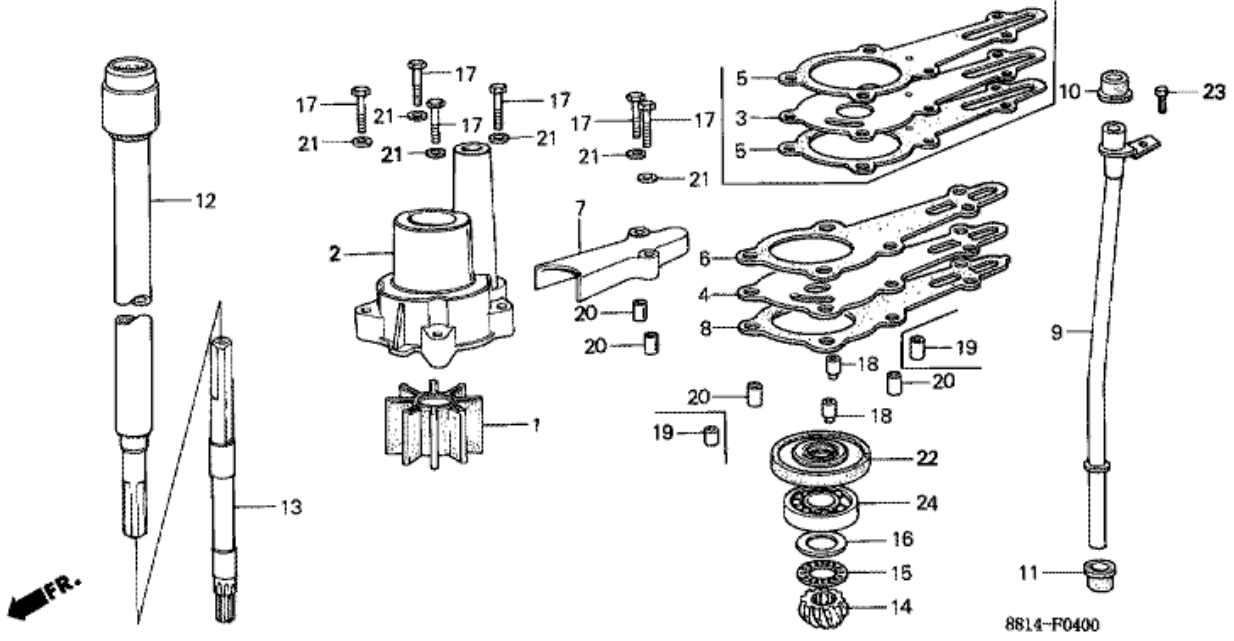

F-4 WATER PUMP/VERTICAL SHAFT

Refnr	Parça Numarası	Açıklama	İlk numara	Son numara	Birim Adedi	Tipler
1	19210881003	IMPELLER, PUMP			001	SD, LD
2	19220881000	HOUSING COMP., IMPELLER			001	SD, LD
3	19231881000	COVER, IMPELLER			001	SD, LD
5	19232881000	GASKET, IMPELLER			002	SD, LD
7	19233881000	HOLDER, IMPELLER COVER			001	SD, LD
9	19251881020	TUBE COMP., WATER (S)			001	SD
9	19251881702	TUBE COMP., WATER (L)			001	LD
10	19252881000	RING, WATER TUBE SEAL			001	SD, LD
11	19252921020	RING, SEAL			001	SD, LD
12	41110881000	SHAFT COMP., VERTICAL (S)			001	SD
12	41110881700	SHAFT COMP., VERTICAL (L)			001	LD
13	41121881020	SHAFT, PINION			001	SD, LD
14	41131881000	PINION, BEVEL			001	SD, LD
15	41132935003	BEARING, THRUST, 15MM			001	SD, LD
16	41135935003	WASHER A, THRUST BEARING (2.00MM)			(1)	SD, LD
16	41136935003	WASHER B, THRUST BEARING (2.05MM)			(1)	SD, LD
16	41137935003	WASHER C, THRUST BEARING (2.10MM)			(1)	SD, LD
17	90108881000	BOLT, HEX., 6X28			006	SD, LD
19	90111935000	COLLAR A, DISTANCE			002	SD, LD
20	90112881000	COLLAR B, DISTANCE			004	SD, LD
21	90504921010	WASHER, PLAIN, 6MM			006	SD, LD
22	91252935003	WATER SEAL, 15MM (ARAI)			001	SD, LD
22	91252935004	WATER SEAL, 15MM (NOK)			001	SD, LD
23	92000060124J	BOLT, HEX., 6X12			001	SD, LD
24	961006302000	BEARING, RADIAL BALL, 6302			001	SD, LD