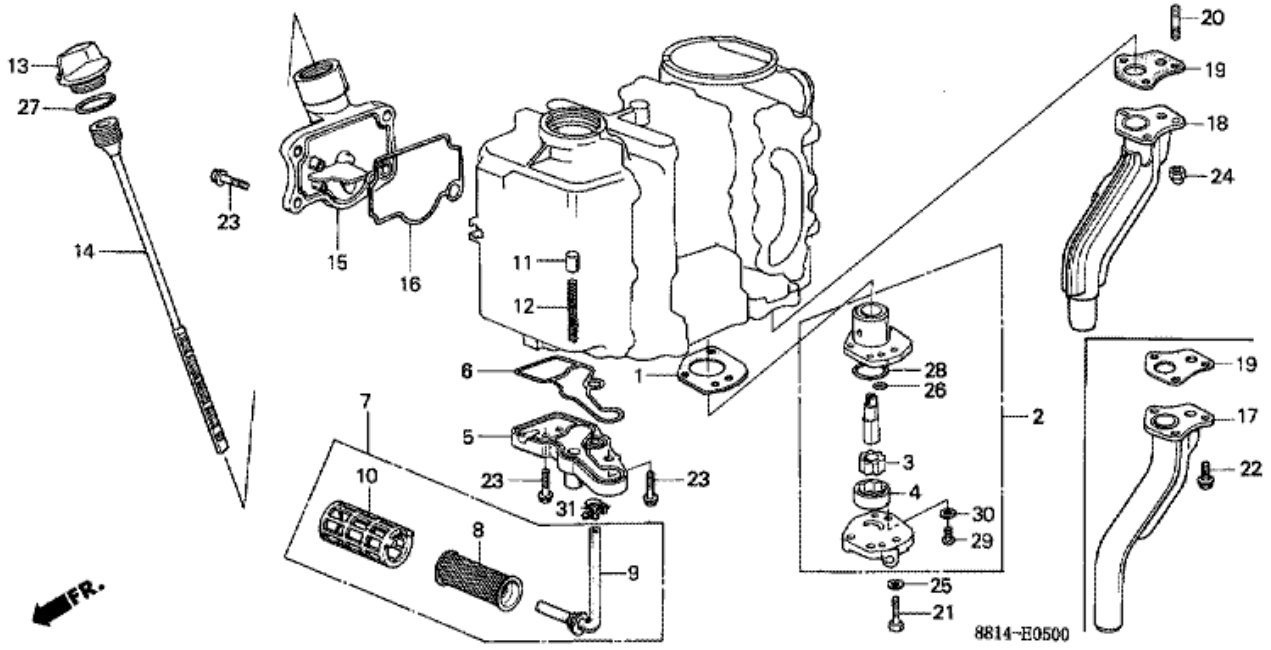

E-5 OIL PUMP/OIL FILTER/EXHAUST PIPE

Refnr	Parça Numarası	Açıklama	İlk numara	Son numara	Birim Adedi	Tipler
1	15112881000	PACKING, PUMP BODY			001	SD, LD
2	15200881003	PUMP ASSY., OIL			001	SD, LD
3	15331881000	ROTOR, OIL PUMP INNER			001	SD, LD
4	15332881000	ROTOR, OIL PUMP OUTER			001	SD, LD
5	15410881000	FLANGE COMP., OIL FILTER			001	SD, LD
6	15412881000	PACKING, OIL FILTER			001	SD, LD
7	15420881000	FILTER ASSY., OIL		1601188	001	SD
7	15420881010	FILTER ASSY., OIL	1601189		001	LD
8	15421881000	FILTER COMP., OIL			001	SD, LD
9	15422881000	TUBE, OIL		1601188	001	SD
9	15422881010	TUBE, OIL	1601189		001	LD
10	15423881000	HOLDER, OIL FILTER			001	SD, LD
11	15473881000	VALVE, CHECK			001	SD, LD
12	15474881000	SPRING, CHECK VALVE			001	SD, LD
13	15611921000	CAP, OIL (YELLOW)			001	SD, LD
14	15612921000	GAUGE, OIL LEVEL			001	SD, LD
15	15620881000	BODY COMP., OIL FILTER			001	SD, LD
16	15622881000	PACKING, OIL FILLER BODY			001	SD, LD
18	18201881741	PIPE, EX.			001	SD, LD
19	18211881000	PACKING, EX. PIPE		1203398	001	SD, LD
20	90009881741	BOLT, STUD, 6X22			003	SD, LD
21	90108881000	BOLT, HEX., 6X28			003	SD, LD
23	90121881000	BOLT, FLANGE, 6X22			006	SD, LD
24	902022V0000	NUT, CAP, 6MM			003	SD, LD
25	90478700000	WASHER A, 6MM			003	SD, LD
26	91301027000	O-RING, 6.8X1.9			001	SD, LD
27	91301805000	O-RING, 26X2.7			001	SD, LD
28	91315935003	O-RING, 25X1.0			001	SD, LD
29	93500050101A	SCREW, PAN, 5X10			002	SD, LD
30	94101050000	WASHER, PLAIN, 5MM			002	SD, LD
31	9500201120	CLIP, TUBE (A12)			001	SD, LD