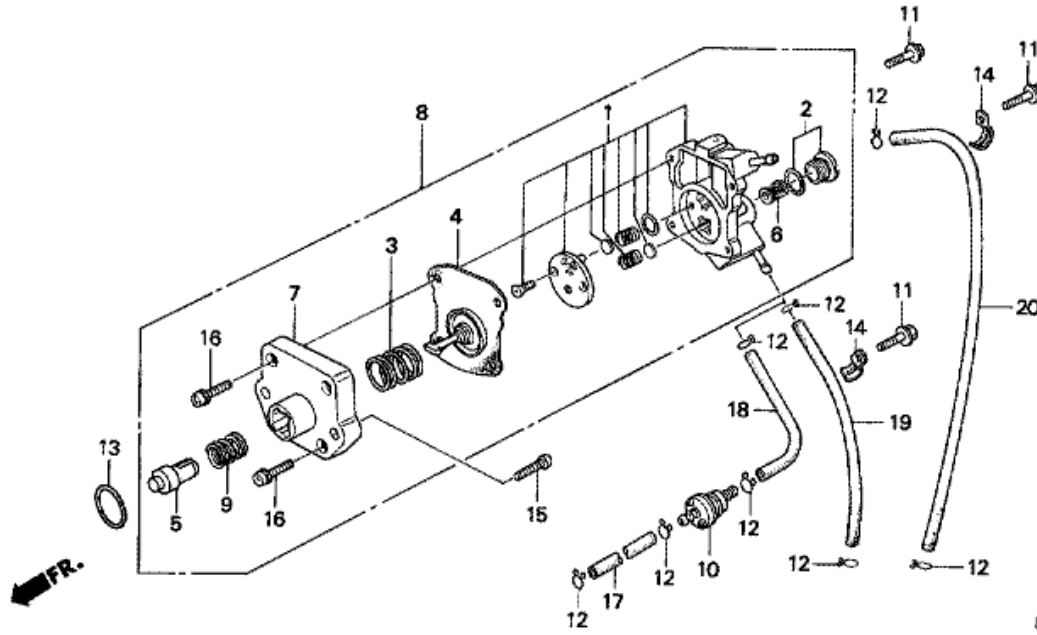

E-18 FUEL PUMP

8814-E1800

Refnr	Parça Numarası	Açıklama	İlk numara	Son numara	Birim Adedi	Tipler
1	16015935024	BODY SET, PUMP			001	SD, LD
2	16016935004	BOLT SET, HOLDING			001	SD, LD
3	16050935024	SPRING, DIAPHRAGM			001	SD, LD
4	16181935024	DIAPHRAGM			001	SD, LD
5	16182935014	ROD, PUSH			001	SD, LD
6	16194935004	SCREEN, FUEL STRAINER			001	SD, LD
7	16195935014	BODY, LOWER			001	SD, LD
8	16700935024	PUMP ASSY., FUEL			001	SD, LD
9	16707882601	SPRING, PUSH ROD			001	SD, LD
10	16910GB2005	STRAINER COMP., FUEL			001	SD, LD
11	90123881000	BOLT, FLANGE, 6X28			003	SD, LD
12	90602921000	CLIP, TUBE (B8)			004	SD, LD
13	91306921000	O-RING, 20.8X2.4			001	SD, LD
14	91403881000	CLIP B, CORD			002	SD, LD
15	93500060200B	SCREW, PAN, 6X20			002	SD, LD
16	938920401608	SCREW-WASHER, 4X16			004	SD, LD
17	950014508040	TUBE, FUEL, 4.5X80 (95001-4500 (95001-45001-60M)			001	SD, LD
18	950014522040	TUBE, FUEL, 4.5X220 (95001-45001-60M)			001	SD, LD
20	950014540040	TUBE, FUEL, 4.5X400 (95001-45001-60M)			001	SD, LD