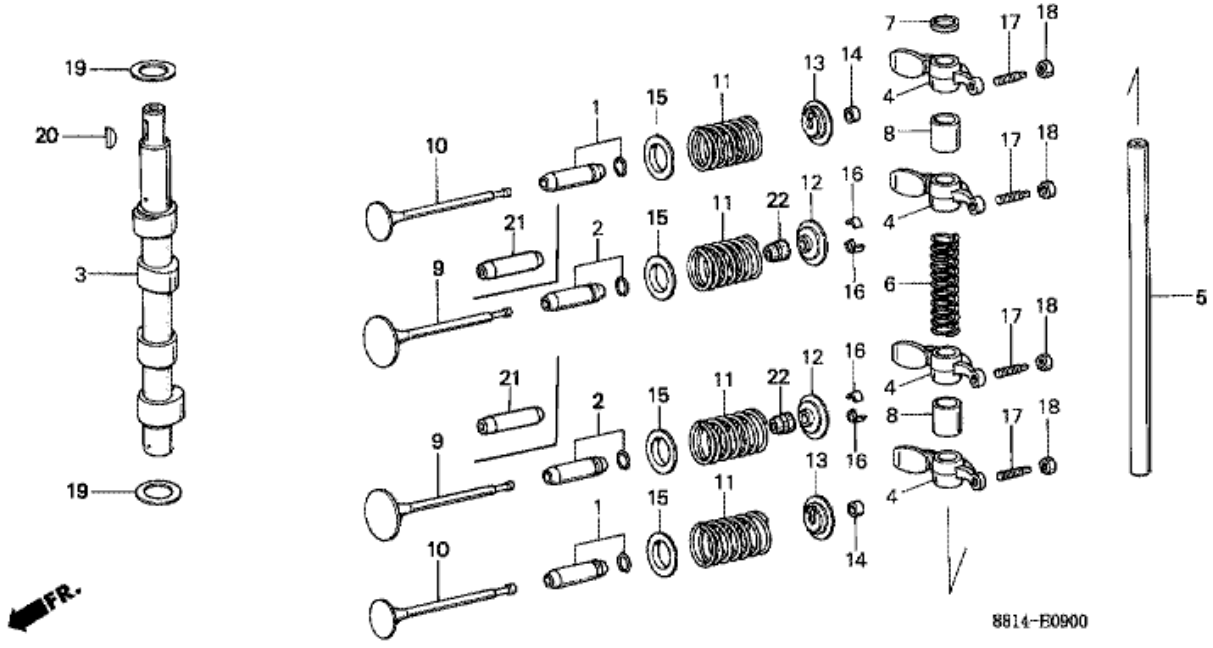

E-7 CRANKSHAFT/PISTON

8814-E0700

Refnr	Parça Numarası	Acıklama	İlk numara	Son numara	Birim Adedi	Tipler
1	13010881000	RING SET, PISTON (STD.) (2SET)			001	SD, LD
2	13101881000	PISTON			002	SD, LD
3	13111881000	PIN, PISTON			002	SD, LD
4	13200881000	ROD ASSY., CONNECTING			002	SD, LD
5	13311881000	CRANKSHAFT			001	SD, LD
6	13316881000	BEARING, CRANKSHAFT THRUST			002	SD, LD
7	90011881000	BOLT, CONNECTING ROD			004	SD, LD
8	90402921000	WASHER, 6MM			004	SD, LD
9	90452881000	WASHER, LOCK			002	SD, LD
10	91201881003	OIL SEAL A, 30X42X7			001	SD, LD
11	91202881003	OIL SEAL B, 30X42X7			001	SD, LD
12	9440116150	KEY, WOODRUFF, 16X15			002	SD, LD
13	9460114000	CLIP, PISTON PIN, 14MM			004	SD, LD

E-9 CAMSHAFT/VALVE

Refnr	Parça Numarası	Acıklama	İlk numara	Son numara	Birim Adedi	Tipler
1	12021921000	GUIDE, VALVE			002	SD, LD
2	12023921000	GUIDE, IN. VALVE		1212181	002	SD, LD
3	14100882010	CAMSHAFT COMP.			001	SD, LD
4	14431881000	ARM, VALVE ROCKER			004	SD, LD
5	14451881000	SHAFT, VALVE ROCKER ARM			001	SD, LD
6	14481881000	SPRING, VALVE ROCKER ARM			001	SD, LD
7	14482881000	COLLAR A, VALVE ROCKER ARM			001	SD, LD
8	14483881000	COLLAR B, VALVE ROCKER ARM			002	SD, LD
9	14711881000	VALVE, IN.			002	SD, LD
10	14721881000	VALVE, EX.			002	SD, LD
11	14753921010	SPRING, VALVE			004	SD, LD
12	14771881000	RETAINER, VALVE SPRING			002	SD, LD
13	14771935810	RETAINER, VALVE SPRING			002	SD, LD
14	14772881000	ROTATOR, VALVE			002	SD, LD
15	14775921000	SEAT, VALVE SPRING			004	SD, LD
16	14781235000	COTTER, VALVE		1210820	004	SD, LD
17	90012333000	SCREW, TAPPET ADJUSTING			004	SD, LD
18	90206001000	NUT, TAPPET ADJUSTING			004	SD, LD
19	90453235000	WASHER, THRUST, 16MM			002	SD, LD
20	90741921000	KEY, CAM PULLEY, 12X16X3			001	SD, LD