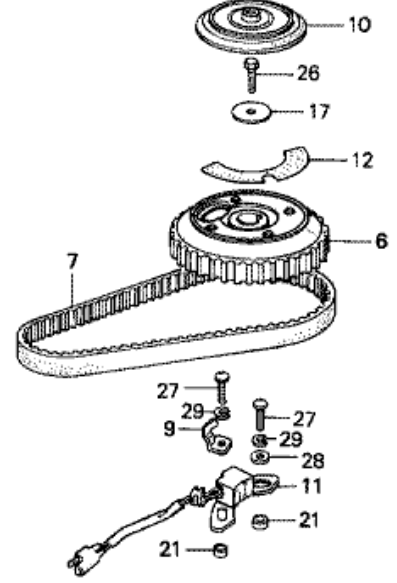

8814-E1300

Refnr	Parça Numarası	Açıklama	İlk numara	Son numara	Birim Adedi	Tipler
1	11301881020ZA	CASE, STARTER *NH8 *	1102694		001	LD
2	12311881000	COVER, BREATHER			001	LD
3	12370881000	BODY COMP., VALVE			001	LD
4	14311881000	PULLEY, TIMING			001	LD
5	14312881000	FLANGE, TIMING PULLEY			002	LD
6	14320882600	PULLEY COMP., CAMSHAFT			001	LD
7	14400921024	BELT, TIMING			001	LD
8	15623881000	COLLAR A, DISTANCE			002	LD
9	30207882600	PLATE, CORD CLAMP			001	LD
10	30210881000	COVER, POINT			001	LD
11	30310881A01	COIL ASSY., PULSER			001	LD
13	90121881000	BOLT, FLANGE, 6X22			002	LD
14	90123881000	BOLT, FLANGE, 6X28			003	LD
15	90202881000	NUT, LOCK, 24MM			001	LD
16	90451881000	WASHER, LOCK, 24MM			001	LD
17	90563706000	WASHER, WHEEL, 6MM			001	LD
18	90604881000	CLIP, TUBE (B12)			003	LD
19	90605921000	CLIP B7, TUBE			002	LD
20	9430108100	DOWEL PIN, 8X10			002	LD
21	90705882600	DOWEL PIN, 7X4.5			002	LD
22	90803881000	TUBE B, BREATHER			001	LD
23	90804881010	TUBE C, BREATHER			001	LD
24	90805881000	TUBE, OIL RETURN			001	LD
25	91311881003	O-RING, 62X2.5			001	LD
26	92000060220B	BOLT, HEX., 6X22			001	LD
27	93500050140B	SCREW, PAN, 5X14			002	LD
28	9410105200	WASHER, PLAIN, 5MM			001	LD
29	9411105800	WASHER, SPRING, 5MM			002	LD
30	90803881C40	TUBE B, BREATHER	1212182		001	LD