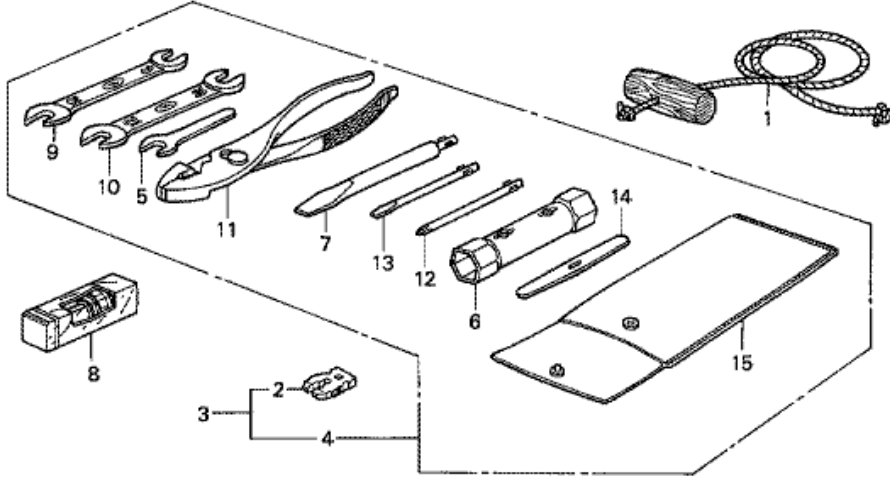

8814-F1300

Refnr	Parça Numarası	Acıklama	İlk numara	Son numara	Birim Adedi	Tipler
1	28470816000	ROPE, STARTER			001	LD
2	36187ZV4651	CLIP, EMERGENCY LOCK			001	LD
3	89000881C00	TOOL KIT (###)			001	LD
5	89203836000	SPANNER, 8MM			001	LD
6	89211881000	WRENCH, BOX (P18X19)			001	LD
7	89301921010	DRIVER, CHECK BOLT	1229942		001	LD
8	9806655716	PLUG, SPARK (DR-5HS) (NGK)			001	LD
9	9900109120	SPANNER, 9X12			001	LD
10	9900110120	SPANNER, 10X12			001	LD
11	9900213500	PLIERS, 135			001	LD
12	9900310000	DRIVER 1, PLUS SCREW (NO.2)			001	LD
13	9900330000	DRIVER 3, MINUS SCREW (NO.2)			001	LD
14	9900340000	LEVER			001	LD
15	9900802000	BAG, TOOL, 200MM			001	LD