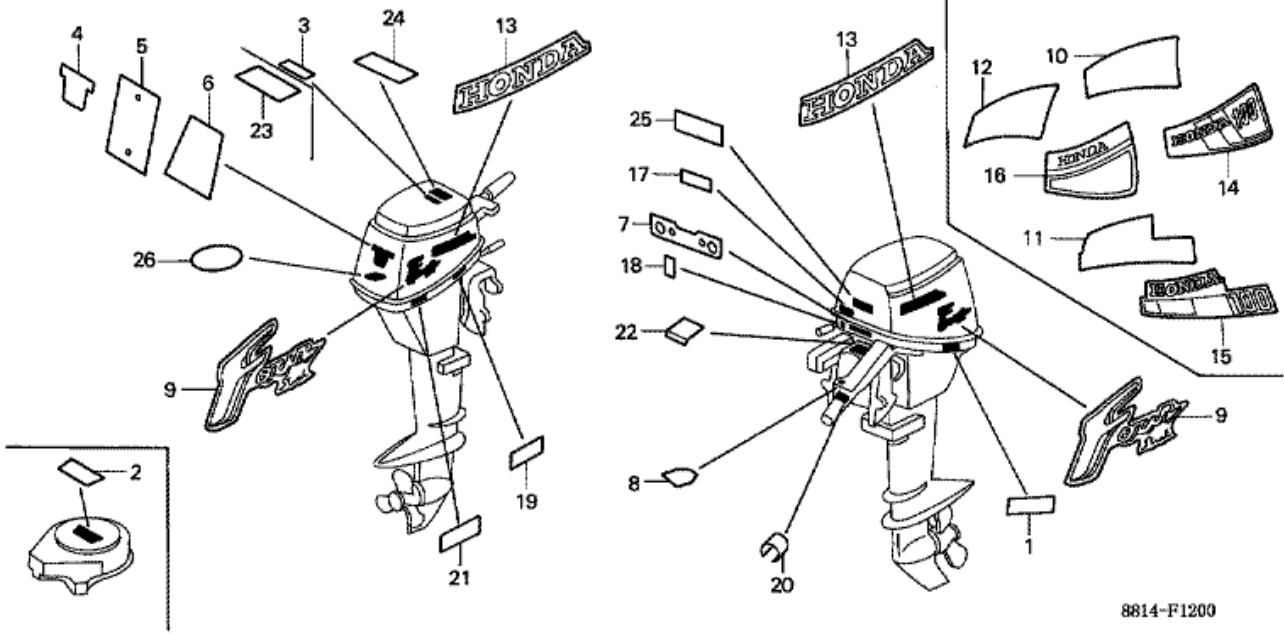

F-12 LABEL

8814-F1200

Refnr	Parça Numarası	Acıklama	İlk numara	Son numara	Birim Adedi	Tipler
4	87121881C00	MARK, RR. (8)		1213875	001	LD
4	87121881C01	MARK, RR. (8)	1213876		001	LD
7	87123881A01	LABEL, INDICATION	1207984		001	LD
7	87123881A10	LABEL, INDICATION (ENGLISH) (FRENCH)		1207983	001	LD
8	87124ZV3000	MARK, EMERGENCY SWITCH INDICATION		1207831	001	LD
8	87124ZV3010	MARK, EMERGENCY SWITCH INDICATION	1207832		001	LD
9	87131ZV4A00	MARK, SIDE EMBLEM		1211745	002	LD
9	87131ZV4A01	MARK, SIDE EMBLEM	1213876		002	LD
13	87132ZV4A00	MARK, SIDE STRIPE (HONDA)		1000479	002	LD
13	87132ZV4A01	MARK, SIDE STRIPE (HONDA)	1209154	1213875	002	LD
13	87132ZV4A02	MARK, SIDE STRIPE (HONDA)	1213876		002	LD
18	87511881C10	MARK, CHANGE (ENGLISH/FRENCH)	1000434		001	LD
18	87511881C20	MARK, CHANGE		1207993	001	LD
19	87531881C10	LABEL, OIL CAUTION (ENGLISH) (FRENCH)		1207993	001	LD
19	87531ZV5611	LABEL, OIL CAUTION (ENGLISH/FRENCH)	1207994		001	LD
20	87532881C10	MARK, THROTTLE INDICATION	1207984		001	LD
23	87538ZW1720	LABEL, WARNING OPERATOR (EC)	1209857		001	LD
24	87516VA9B50	MARK, OPERATOR CAUTION	1207994		001	LD
24	87538ZV5610	LABEL, OPERATOR CAUTION (ENGLISH/FRENCH)		1207993	001	LD
26	87634ZW4D20	MARK, ENVIRONMENT (EPA 2006)			001	LD