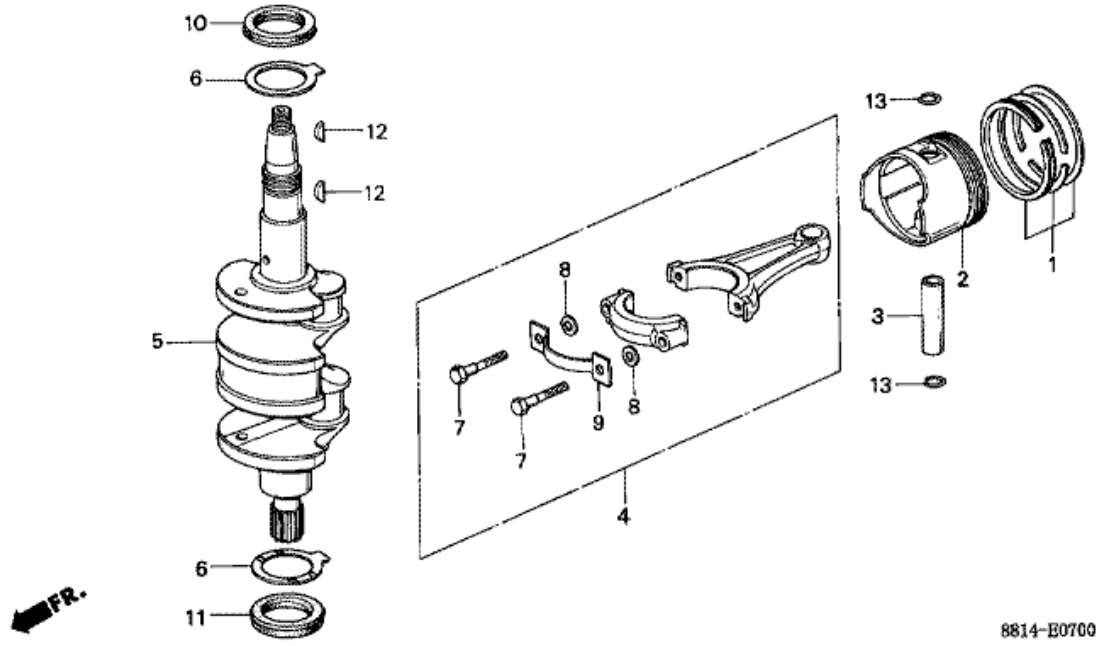

8814-E0700

Refnr	Parça Numarası	Acıklama	İlk numara	Son numara	Birim Adedi	Tipler
1	13010881000	RING SET, PISTON (STD.) (2SET)			001	LD
2	13101881000	PISTON			002	LD
3	13111881000	PIN, PISTON			002	LD
4	13200881000	ROD ASSY., CONNECTING			002	LD
5	13311881000	CRANKSHAFT			001	LD
6	13316881000	BEARING, CRANKSHAFT THRUST			002	LD
7	90011881000	BOLT, CONNECTING ROD			004	LD
8	90402921000	WASHER, 6MM			004	LD
9	90452881000	WASHER, LOCK			002	LD
10	91201881003	OIL SEAL A, 30X42X7			001	LD
11	91202881003	OIL SEAL B, 30X42X7			001	LD
12	9440116150	KEY, WOODRUFF, 16X15			002	LD
13	9460114000	CLIP, PISTON PIN, 14MM			004	LD