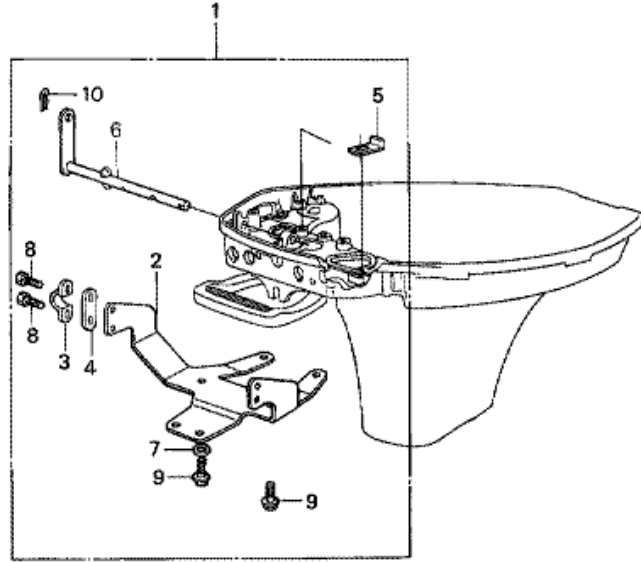

FR.

8814-Y0100

Refnr	Parça Numarası	Açıklama	İlk numara	Son numara	Birim Adedi	Tipler
1	06170881812	CONTROL KIT, REMOTE			(1)	LD
2	17851881812	BRACKET, STEERING			(1)	LD
3	17855ZV1810	CLAMP, CABLE			(2)	LD
4	17856ZV1810	SHIM, CABLE CLAMP			(2)	LD
5	17941881811	STOPPER, THROTTLE ARM			(1)	LD
6	24701881812	LEVER, SHIFT			(1)	LD
7	90504921010	WASHER, PLAIN, 6MM			(1)	LD
8	92000050104J	BOLT, HEX., 5X10			(4)	LD
9	92000060124J	BOLT, HEX., 6X12			(2)	LD
10	9425106000	PIN, LOCK, 6MM			(4)	LD