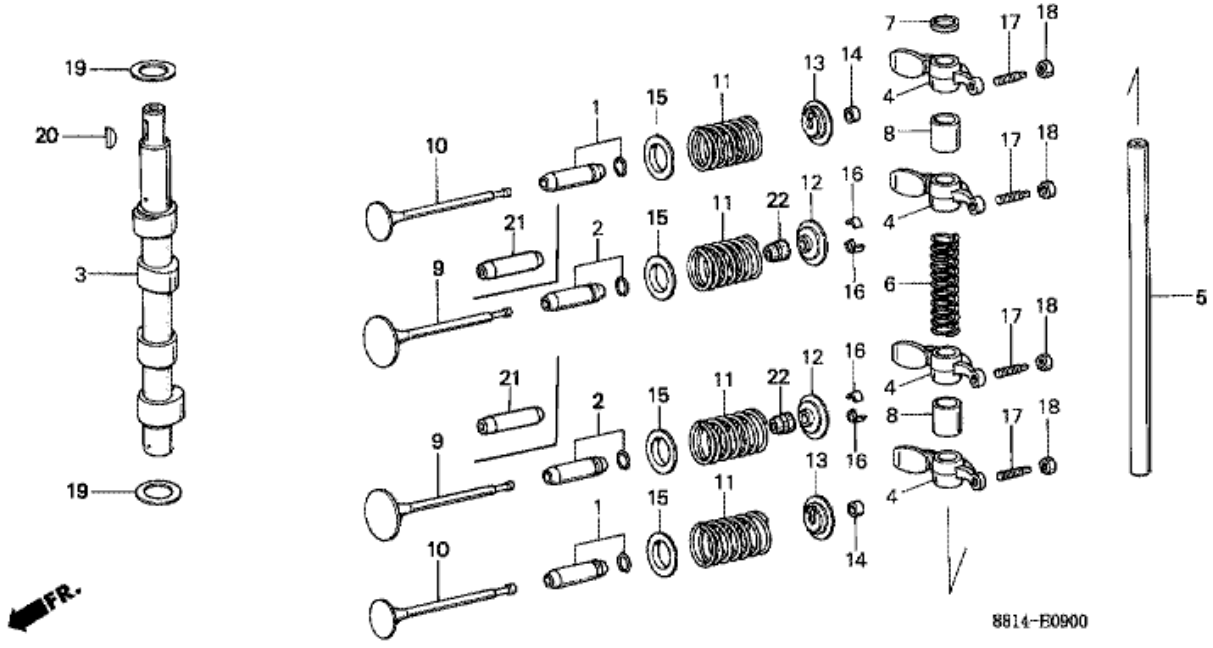

E-9 CAMSHAFT/VALVE

Refnr	Parça Numarası	Acıklama	İlk numara	Son numara	Birim Adedi	Tipler
1	12021921000	GUIDE, VALVE			002	LD
1	12205881305	GUIDE, EX. VALVE (OS)	1213422		002	LD
2	12023921000	GUIDE, IN. VALVE		1212181	002	LD
3	14100881840	CAMSHAFT COMP.			001	LD
4	14431881000	ARM, VALVE ROCKER			004	LD
5	14451881000	SHAFT, VALVE ROCKER ARM			001	LD
6	14481881000	SPRING, VALVE ROCKER ARM			001	LD
7	14482881000	COLLAR A, VALVE ROCKER ARM			001	LD
8	14483881000	COLLAR B, VALVE ROCKER ARM			002	LD
9	14711881000	VALVE, IN.			002	LD
9	14711881C40	VALVE, IN.	1212182		002	LD
10	14721881000	VALVE, EX.			002	LD
11	14753921010	SPRING, VALVE			004	LD
12	14771881000	RETAINER, VALVE SPRING			002	LD
13	14771935810	RETAINER, VALVE SPRING			002	LD
14	14772881000	ROTATOR, VALVE			002	LD
15	14775921000	SEAT, VALVE SPRING			004	LD
16	14781001004	COTTER, VALVE	1212520		004	LD
16	14781001010	COTTER, VALVE	1210821	1212519	004	LD
16	14781235000	COTTER, VALVE		1210820	004	LD
17	90012333000	SCREW, TAPPET ADJUSTING			004	LD
18	90206001000	NUT, TAPPET ADJUSTING			004	LD
19	90453235000	WASHER, THRUST, 16MM			002	LD
20	90741921000	KEY, CAM PULLEY, 12X16X3			001	LD
21	12204881305	GUIDE, IN. VALVE (OS)	1212182		002	LD
22	12209422005	SEAL, VALVE STEM	1225189		002	LD