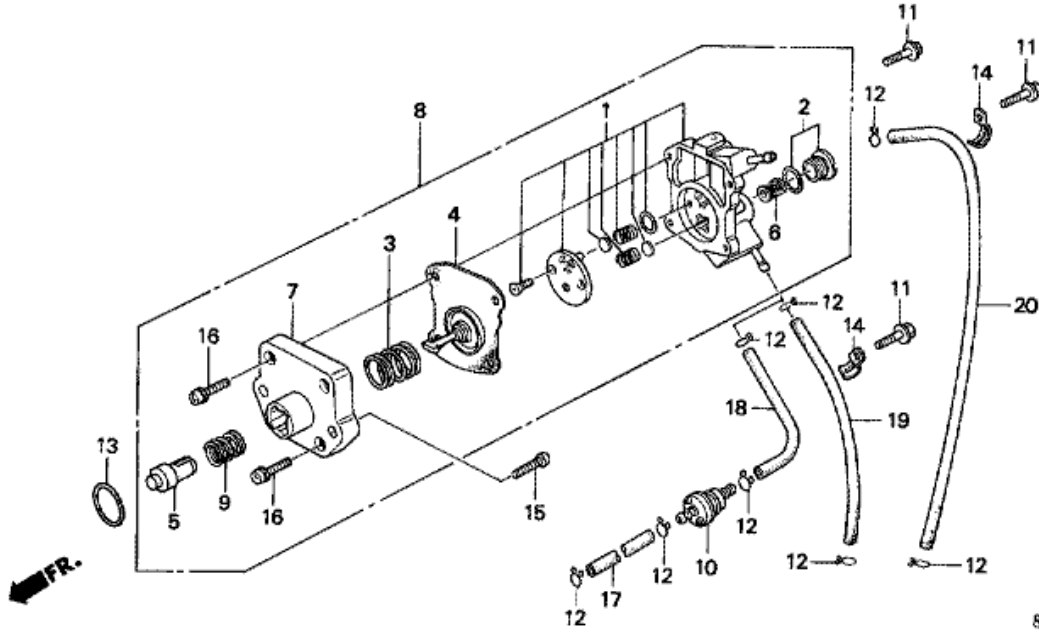

E-18 FUEL PUMP

8814-E1800

Refnr	Parça Numarası	Açıklama	İlk numara	Son numara	Birim Adedi	Tipler
1	16015935024	BODY SET, PUMP			001	LD
2	16016935004	BOLT SET, HOLDING			001	LD
3	16050935024	SPRING, DIAPHRAGM			001	LD
4	16181935024	DIAPHRAGM			001	LD
5	16182935014	ROD, PUSH			001	LD
6	16194935004	SCREEN, FUEL STRAINER			001	LD
7	16195935014	BODY, LOWER			001	LD
8	16700935024	PUMP ASSY., FUEL			001	LD
9	16707882601	SPRING, PUSH ROD			001	LD
10	16910GB2005	STRAINER COMP., FUEL			001	LD
11	90123881000	BOLT, FLANGE, 6X28			003	LD
12	90602921000	CLIP, TUBE (B8)			004	LD
13	91306921000	O-RING, 20.8X2.4			001	LD
14	91403881000	CLIP B, CORD			002	LD
15	93500060200B	SCREW, PAN, 6X20			002	LD
16	938920401608	SCREW-WASHER, 4X16			004	LD
17	950014508040	TUBE, FUEL, 4.5X80 (95001-4500 (95001-45001-60M))			001	LD
18	950014522040	TUBE, FUEL, 4.5X220 (95001-45001-60M)			001	LD
20	950014540040	TUBE, FUEL, 4.5X400 (95001-45001-60M)			001	LD