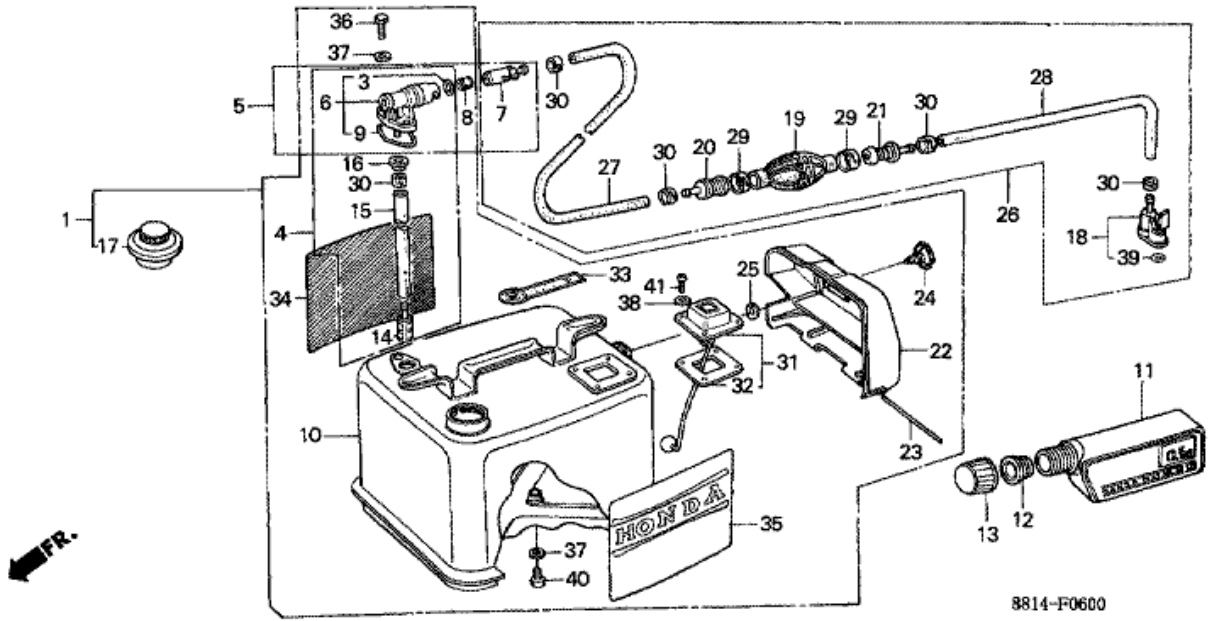

F-6 FUEL TANK/SUB TANK (1)

Refnr	Parça Numarası	Açıklama	İlk numara	Son numara	Birim Adedi	Tipler
3	16075935006	O-RING			001	LD
4	16900881010	JOINT COMP. A, FUEL	1002055		001	LD
6	16951935006	JOINT A, FUEL CONSENT			001	LD
7	16952935016	JOINT B, FUEL CONSENT			001	LD
8	16953935000	ABSORBER, FUEL			001	LD
9	16962865010	RING, COCK SEAL			001	LD
10	17500881C00ZA	TANK COMP., FUEL *R8 *			001	LD
14	17583881000	FILTER, FUEL			001	LD
15	17611935000	TUBE, INNER			001	LD
16	17612881000	SEAL, INNER			001	LD
17	17620881053	CAP COMP., FUEL FILLER	1001325		001	LD
18	17650921003ZB	CONNECTOR COMP., FUEL *NH1 *			001	LD
19	17661921000	BULB, PRIMER			001	LD
20	17670921000	VALVE COMP., IN.			001	LD
21	17680921000	VALVE COMP., OUTLET			001	LD
26	17700881000ZC	TUBE COMP., FUEL *NH282MU *			001	LD
27	17701881000	TUBE, FUEL LONG			001	LD
28	17702921000	TUBE, FUEL SHORT			001	LD
29	17703921000	BAND, TUBE CLIP, 20MM			002	LD
30	17704921000	BAND, TUBE CLIP, 11MM			005	LD
31	17800ZV1611	METER ASSY., FUEL	1710460		001	LD
32	17803GC3003	PACKING, FUEL METER	1710460		001	LD
33	87571881670	MARK, TANK CAUTION (ENGLISH/FRENCH)		1209503	001	LD
33	87571881671	MARK, TANK CAUTION (ENGLISH/FRENCH)	1209504		001	LD
34	87573881670	MARK, TANK (ENGLISH)			001	LD
35	87574881670	MARK, TANK (FRENCH)			001	LD
36	90120881000	BOLT, FLANGE, 6X16			002	LD
37	90445700000	PACKING, FIBER, 6MM			002	LD
38	90540881000	PACKING, FIBER, 5MM	1710460		004	LD
39	91353921310	O-RING, 5.5MM			001	LD
41	93500050104J	SCREW, PAN, 5X10	1710460		004	LD