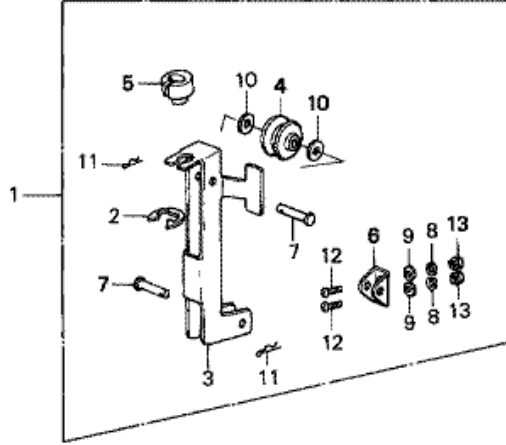

E-2 CYLINDER HEAD/CYLINDER BARREL

Refnr	Parça Numarası	Açıklama	İlk numara	Son numara	Birim Adedi	Tipler
1	11000881840ZA	BARREL ASSY., CYLINDER *NH8 *			001	LD
2	11210881850	PACKING, OIL PAN			001	LD
3	12200881840ZA	HEAD COMP., CYLINDER *NH8 *		1212181	001	LD
3	12200881841ZA	HEAD COMP., CYLINDER *NH8 *	1212182		001	LD
4	12251881850	GASKET, CYLINDER HEAD			001	LD
5	12301881000ZA	COVER, CYLINDER HEAD *NH8 *			001	LD
6	12391881000	PACKING, HEAD COVER			001	LD
7	13315881000	BEARING, CRANKSHAFT			004	LD
8	37200935004	SWITCH, OIL PRESSURE			001	LD
9	37201881000	CORD, OIL PRESSURE SWITCH			001	LD
10	37202935004	WASHER, 4MM			001	LD
11	90017935000	BOLT, HEAD, 8X70			001	LD
12	90018935000	BOLT, HEAD, 8X94			001	LD
13	90019881000	BOLT, HEX., 8X55			001	LD
14	90122881000	BOLT, FLANGE, 6X25			005	LD
15	90123881000	BOLT, FLANGE, 6X28			004	LD
16	90124881000	BOLT, FLANGE, 6X35			001	LD
17	90126881000	BOLT, FLANGE, 8X45			004	LD
18	90402822000	WASHER, HEAD, 8MM			006	LD
19	90701360000	DOWEL PIN, 10X12			004	LD
20	91206921000	OIL SEAL, 16X28X6			001	LD
21	91305844000	O-RING, 8X2.4			001	LD
22	92200080500A	BOLT, HEX., 8X50			001	LD
23	92200080650A	BOLT, HEX., 8X65			002	LD
24	93500040063J	SCREW, PAN, 4X6			001	LD
25	9430110160	DOWEL PIN, 10X16			002	LD
26	9806654716	PLUG, SPARK (DR-4HS) (NGK)			(2)	LD
26	9806655716	PLUG, SPARK (DR-5HS) (NGK)			002	LD
26	9806655726	PLUG, SPARK (X16FSR-U) (DENSO)			(2)	LD

FR.

8814-Y0100

Refnr	Parça Numarası	Açıklama	İlk numara	Son numara	Birim Adedi	Tipler
1	06170881812	CONTROL KIT, REMOTE			(1)	LD
2	17851881812	BRACKET, STEERING			(1)	LD
3	17855ZV1810	CLAMP, CABLE			(2)	LD
4	17856ZV1810	SHIM, CABLE CLAMP			(2)	LD
5	17941881811	STOPPER, THROTTLE ARM			(1)	LD
6	24701881812	LEVER, SHIFT			(1)	LD
7	90504921010	WASHER, PLAIN, 6MM			(1)	LD
8	92000050104J	BOLT, HEX., 5X10			(4)	LD
9	92000060124J	BOLT, HEX., 6X12			(2)	LD
10	9425106000	PIN, LOCK, 6MM			(4)	LD