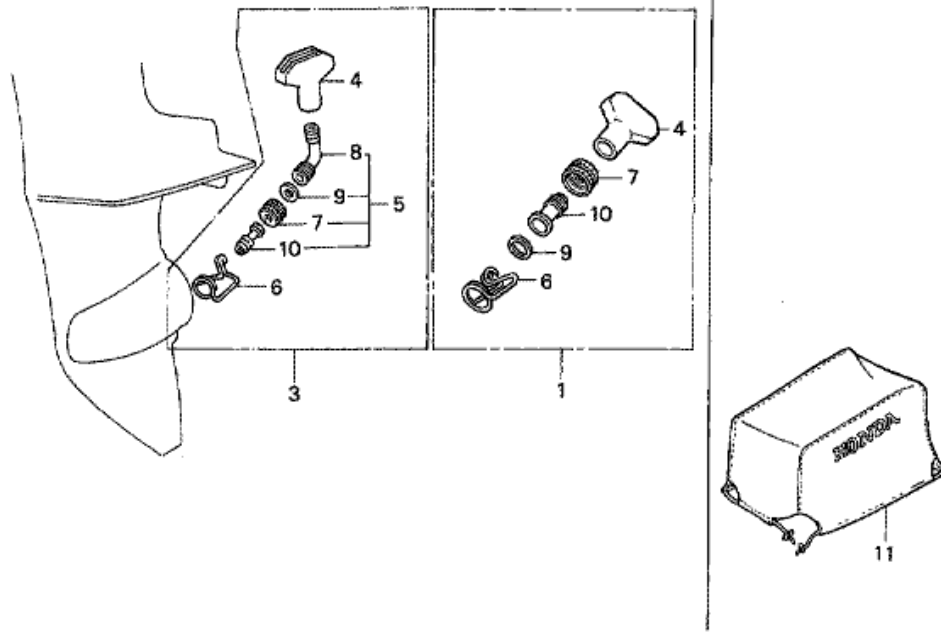

8814-Y0300

Refnr	Parça Numarası	Acıklama	İlk numara	Son numara	Birim Adedi	Tipler
3	19010935810	MOUTH SET, WATER		1001055	(1)	LD
4	19262921810	MOUTH, WATER			(1)	LD
5	19263881811	JOINT ASSY., HOSE		1001055	(1)	LD
6	19265921810	CLIP, WATER MOUTH			(1)	LD
7	19270881812	NUT, WATER MOUTH			(1)	LD
8	19271881811	JOINT, WATER MOUTH		1001055	(1)	LD
9	19272881810	SEAT, WATER MOUTH			(1)	LD
10	19273881810	JOINT, HOSE			(1)	LD
11	63311881000	COVER, BODY			(1)	LD