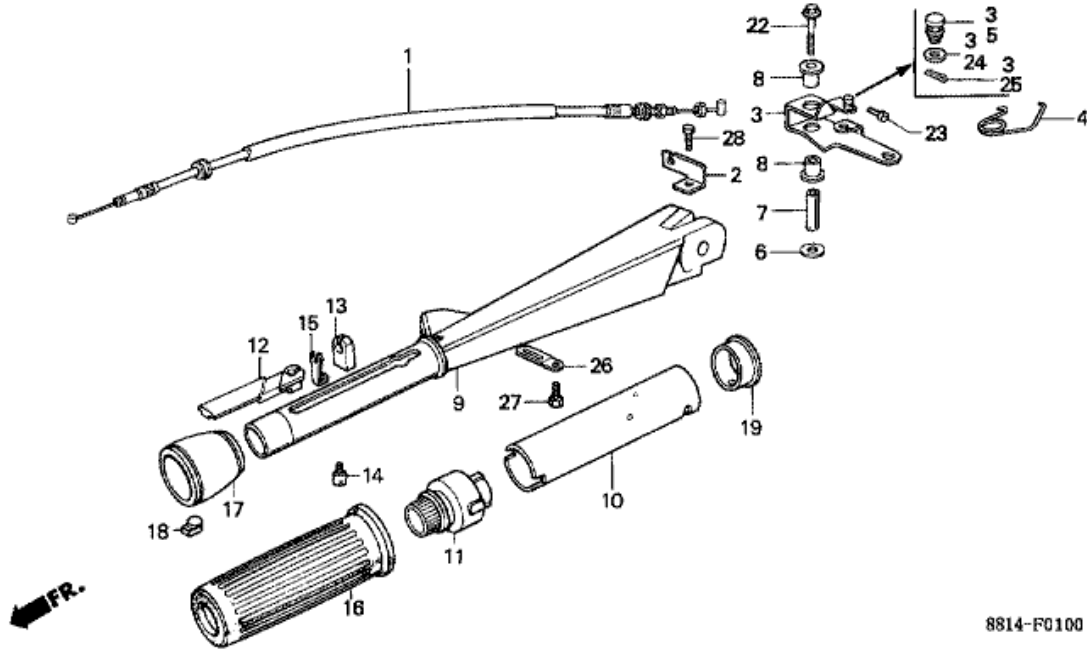

F-1 STEERING HANDLE/THROTTLE CABLE

8814-F0100

Refnr	Parça Numarası	Açıklama	İlk numara	Son numara	Birim Adedi	Tipler
1	17910881000	CABLE COMP., THROTTLE			001	LD
2	17921881000	HOLDER, CABLE			001	LD
3	17930881315	ARM COMP., THROTTLE			(1)	LD
4	17932881000	SPRING, THROTTLE ARM			001	LD
5	17933881310	HOLDER, STARTER ROD			(1)	LD
6	17936921000	WASHER, PIVOT			001	LD
7	17937881000	COLLAR, PIVOT			001	LD
8	24621921010	BUSH, SHAFT			002	LD
9	53101881A00ZB	HANDLE, STEERING *NH282MU *			001	LD
10	53141881A00	PIPE, GRIP			001	LD
11	53160921010	NUT COMP., GRIP FRICTION			001	LD
12	53161250000	HINGE, THROTTLE WIRE			001	LD
13	53162881010	HOLDER, THROTTLE CABLE			001	LD
14	53163921000	STOPPER, GRIP PIPE			001	LD
15	53164921000	STOPPER, CABLE			001	LD
16	53165881010	RUBBER, GRIP			001	LD
17	53166881A00	COVER, GRIP PIPE			001	LD
18	53167881000	GROMMET, HANDLE COVER			001	LD
19	53168921000	GUIDE B, GRIP PIPE			001	LD
22	957010603502	BOLT, FLANGE, 6X35			001	LD
23	90107881000	BOLT, SLOTTED, 4X6			001	LD
24	90504921010	WASHER, PLAIN, 6MM			(1)	LD
25	90756881000	PIN, SPLIT			(1)	LD
26	91403881000	CLIP B, CORD			001	LD
27	92000060080B	BOLT, HEX., 6X8			001	LD
28	92000060120B	BOLT, HEX., 6X12			001	LD