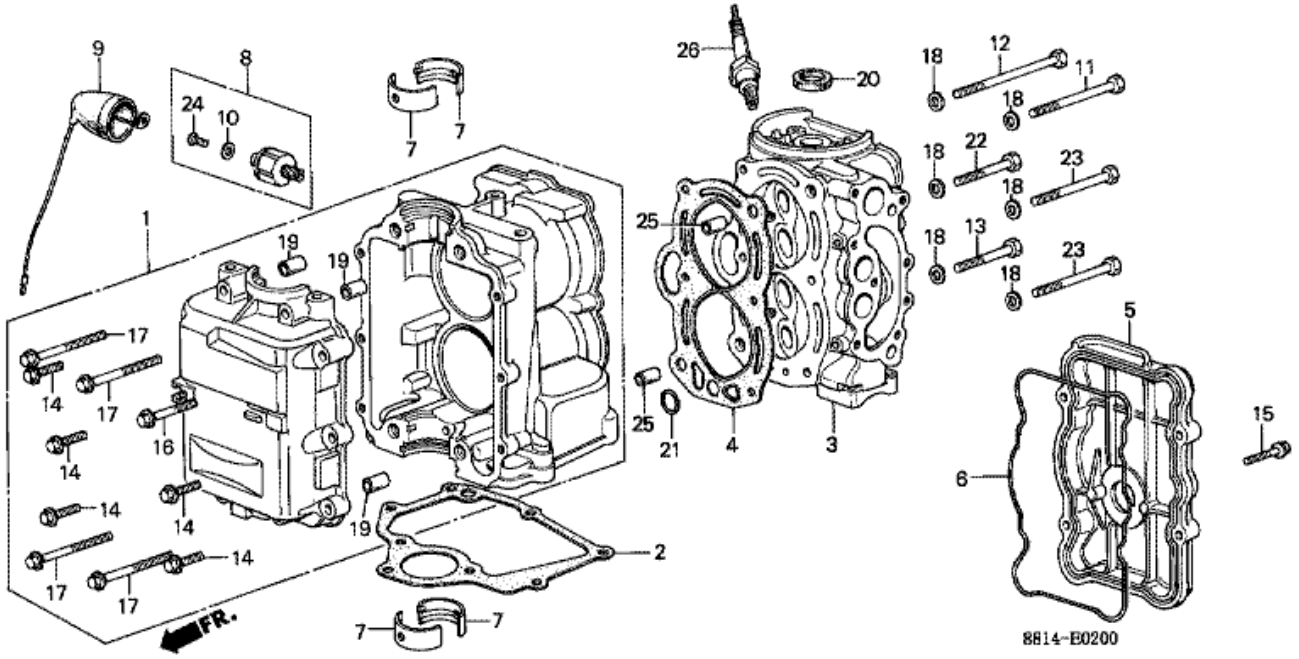

E-2 CYLINDER HEAD/CYLINDER BARREL

Refnr	Parça Numarası	Açıklama	İlk numara	Son numara	Birim Adedi	Tipler
1	11000881840ZA	BARREL ASSY., CYLINDER *NH8 *			001	LD
2	11210881850	PACKING, OIL PAN			001	LD
3	12200881840ZA	HEAD COMP., CYLINDER *NH8 *		1212181	001	LD
3	12200881841ZA	HEAD COMP., CYLINDER *NH8 *	1212182		001	LD
4	12251881850	GASKET, CYLINDER HEAD			001	LD
5	12301881000ZA	COVER, CYLINDER HEAD *NH8 *			001	LD
6	12391881000	PACKING, HEAD COVER			001	LD
7	13315881000	BEARING, CRANKSHAFT			004	LD
8	37200935004	SWITCH, OIL PRESSURE			001	LD
9	37201881000	CORD, OIL PRESSURE SWITCH			001	LD
10	37202935004	WASHER, 4MM			001	LD
11	90017935000	BOLT, HEAD, 8X70			001	LD
12	90018935000	BOLT, HEAD, 8X94			001	LD
13	90019881000	BOLT, HEX., 8X55			001	LD
14	90122881000	BOLT, FLANGE, 6X25			005	LD
15	90123881000	BOLT, FLANGE, 6X28			004	LD
16	90124881000	BOLT, FLANGE, 6X35			001	LD
17	90126881000	BOLT, FLANGE, 8X45			004	LD
18	90402822000	WASHER, HEAD, 8MM			006	LD
19	90701360000	DOWEL PIN, 10X12			004	LD
20	91206921000	OIL SEAL, 16X28X6			001	LD
21	91305844000	O-RING, 8X2.4			001	LD
22	92200080500A	BOLT, HEX., 8X50			001	LD
23	92200080650A	BOLT, HEX., 8X65			002	LD
24	93500040063J	SCREW, PAN, 4X6			001	LD
25	9430110160	DOWEL PIN, 10X16			002	LD
26	9806654716	PLUG, SPARK (DR-4HS) (NGK)			(2)	LD
26	9806655716	PLUG, SPARK (DR-5HS) (NGK)			002	LD
26	9806655726	PLUG, SPARK (X16FSR-U) (DENSO)			(2)	LD