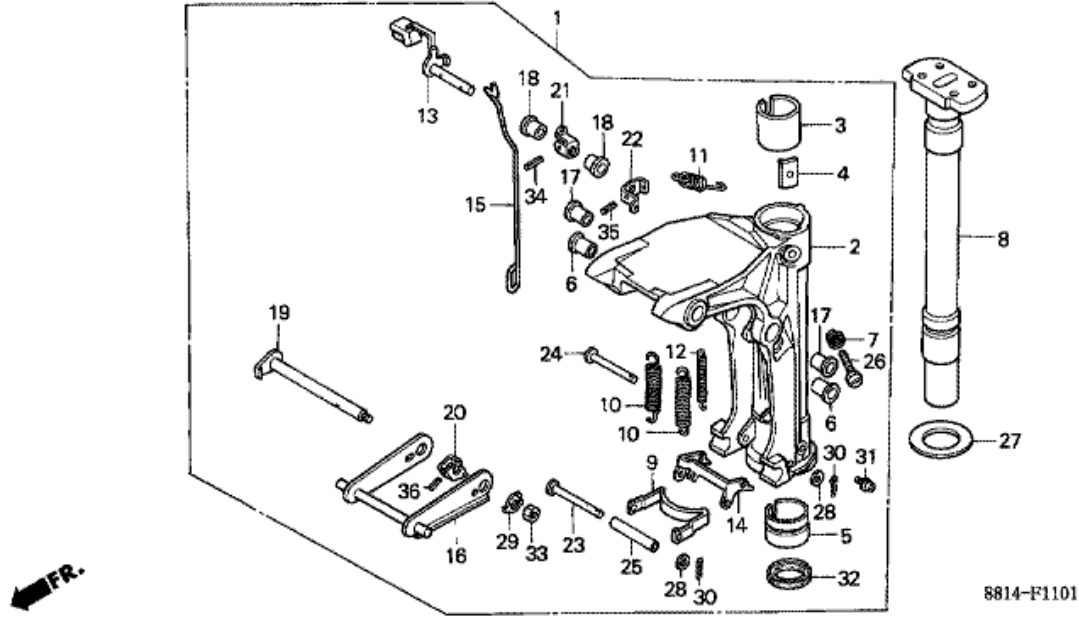

Refnr	Parça Numarası	Açıklama	İlk numara	Son numara	Birim Adedi	Tipler
1	50200881841ZB	CASE ASSY., SWIVEL *NH282MU *		1207438	001	LD
1	50200881842ZB	CASE ASSY., SWIVEL *NH282MU *	1207439	1213875	001	LD
1	50200881843ZB	CASE ASSY., SWIVEL *NH282MU *	1001021		001	LD
2	50201881841ZB	CASE, SWIVEL *NH282MU *		1207438	001	LD
2	50201881842ZB	CASE, SWIVEL *NH282MU *	1207439		001	LD
3	50211881000	LINER, SWIVEL CASE		1205165	001	LD
3	50211881010	LINER, SWIVEL CASE	1207439		001	LD
4	50212881000	BLOCK, FRICTION			001	LD
5	50213881000	BUSH, SWIVEL SHAFT			001	LD
6	50214ZV4003	BUSH, SWIVEL CASE			002	LD
7	50233881000	SPRING, FRICTION ADJUSTING			001	LD
8	50417881840ZB	SHAFT, SWIVEL *NH282MU *			001	LD
9	50512ZV4000	HOOK, REVERSE LOCK			001	LD
10	50514ZV4000	SPRING, REVERSE LOCK			002	LD
11	50515ZV4300	SPRING, TILT LEVER			001	LD
12	50516ZV4300	SPRING, TILT LINK			001	LD
13	50517ZV4000	LEVER, TILT		1213875	001	LD
13	50517ZV4010	LEVER, TILT	1211779		001	LD
14	50518ZV4000	ARM, REVERSE LOCK			001	LD
15	50519ZV4300	ROD, RELEASE SWIVEL CASE			001	LD
16	50520ZV4000	ARM COMP., TILT			001	LD
17	50521ZV1000	BUSH, TILT LEVER			002	LD
18	50522ZV4000	BUSH, TILT LEVER			002	LD
19	50525ZV4000	SHAFT COMP., TILT			001	LD
20	50526ZV4000	BRACKET, TILT SHAFT			001	LD
21	50527ZV4000	BRACKET, RELEASE ROD		1001020	001	LD
21	50527ZV4010	BRACKET, RELEASE ROD	1213876		001	LD
22	50528ZV4000	BRACKET, TILT LEVER		1213891	001	LD
22	50528ZV4010	BRACKET, TILT LEVER	1001025		001	LD
23	50531ZV4000	SHAFT, REVERSE LOCK (A)			001	LD
24	50532ZV4000	SHAFT, REVERSE LOCK (B)			001	LD
25	50533ZV4000	COLLAR, REVERSE LOCK			001	LD
26	90109ZV4000	BOLT, SPECIAL, 8X20			001	LD
27	90454881000	WASHER, THRUST			001	LD
28	90504921010	WASHER, PLAIN, 6MM			002	LD
29	90505ZV4000	WASHER, LOCK			001	LD
30	90756881000	PIN, SPLIT			002	LD