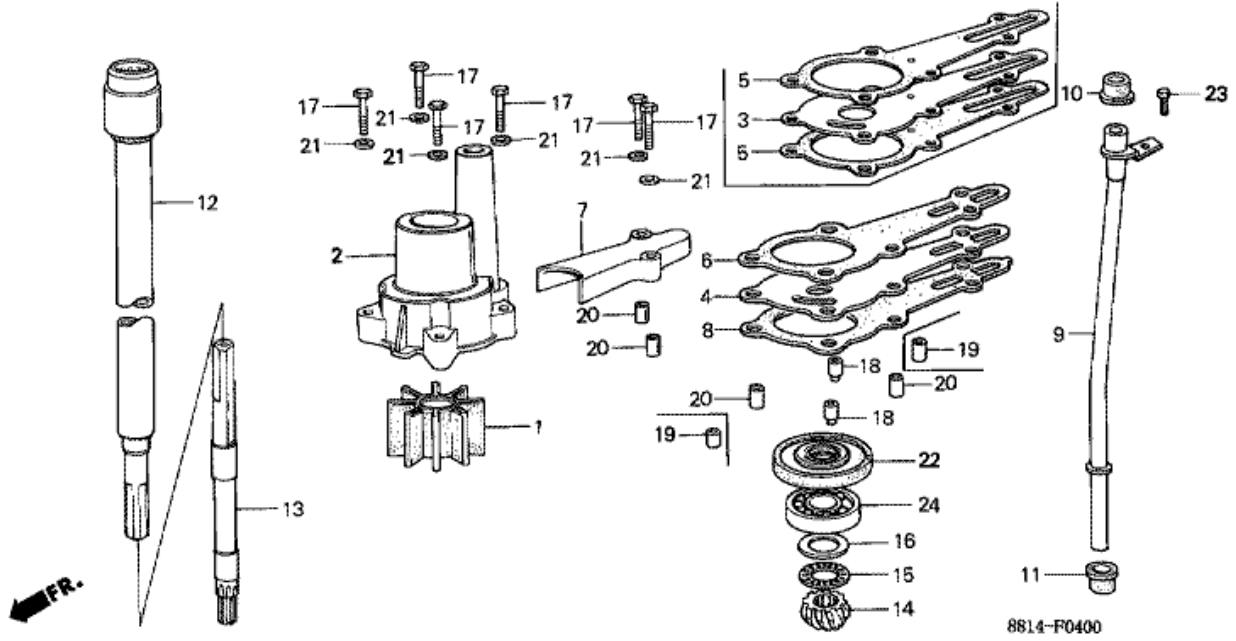

Refnr	Parça Numarası	Açıklama	İlk numara	Son numara	Birim Adedi	Tipler
1	19210881A01	IMPELLER, PUMP		1213875	001	LD
1	19210881A02	IMPELLER, PUMP	1213876		001	LD
2	19220881840	HOUSING COMP., IMPELLER			001	LD
4	19231881840	COVER, IMPELLER			001	LD
6	19232881850	GASKET A, IMPELLER	1206347		001	LD
7	19233881000	HOLDER, IMPELLER COVER			001	LD
8	19234881850	GASKET B, IMPELLER	1206347		001	LD
9	19251881702	TUBE COMP., WATER (L)			001	LD
10	19252881000	RING, WATER TUBE SEAL			001	LD
11	19252921020	RING, SEAL			001	LD
12	41110881941	SHAFT COMP., VERTICAL (L)			001	LD
13	41121881020	SHAFT, PINION			001	LD
13	41121881030	SHAFT, PINION	1213876		001	LD
14	41131881000	PINION, BEVEL			001	LD
15	41132935003	BEARING, THRUST, 15MM			001	LD
16	41135935003	WASHER A, THRUST BEARING (2.00MM)			(1)	LD
16	41136935003	WASHER B, THRUST BEARING (2.05MM)			(1)	LD
16	41137935003	WASHER C, THRUST BEARING (2.10MM)			(1)	LD
17	90108881000	BOLT, HEX., 6X28			006	LD
18	90111881840	COLLAR B, DISTANCE			002	LD
20	90112881840	COLLAR A, DISTANCE			004	LD
21	90504921010	WASHER, PLAIN, 6MM			006	LD
22	91252935004	WATER SEAL, 15MM (NOK)			001	LD
23	92000060124J	BOLT, HEX., 6X12			001	LD
24	961006302000	BEARING, RADIAL BALL, 6302			001	LD