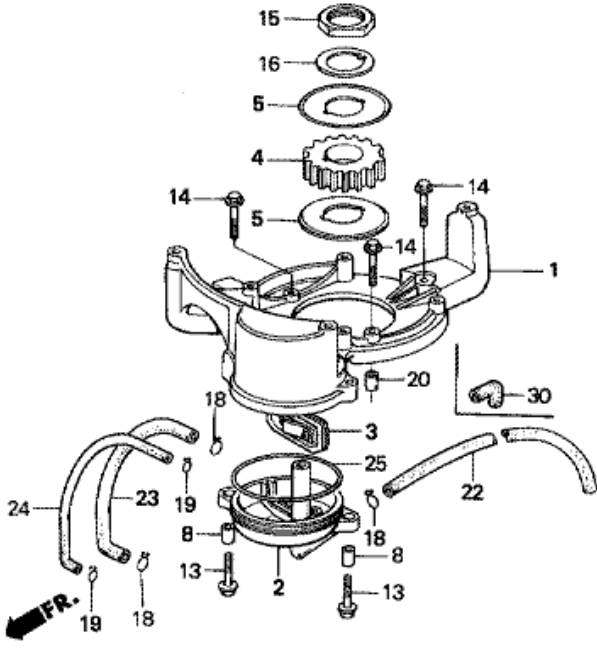

8814-E1300

Refnr	Parça Numarası	Açıklama	İlk numara	Son numara	Birim Adedi	Tipler
1	11301881020ZA	CASE, STARTER *NH8 *	1102694		001	LD
2	12311881000	COVER, BREATHER			001	LD
3	12370881000	BODY COMP., VALVE			001	LD
4	14311881000	PULLEY, TIMING			001	LD
5	14312881000	FLANGE, TIMING PULLEY			002	LD
6	14320882600	PULLEY COMP., CAMSHAFT			001	LD
7	14400921024	BELT, TIMING			001	LD
8	15623881000	COLLAR A, DISTANCE			002	LD
9	30207882600	PLATE, CORD CLAMP			001	LD
10	30210881000	COVER, POINT			001	LD
11	30310881A01	COIL ASSY., PULSER			001	LD
13	90121881000	BOLT, FLANGE, 6X22			002	LD
14	90123881000	BOLT, FLANGE, 6X28			003	LD
15	90202881000	NUT, LOCK, 24MM			001	LD
16	90451881000	WASHER, LOCK, 24MM			001	LD
17	90563706000	WASHER, WHEEL, 6MM			001	LD
18	90604881000	CLIP, TUBE (B12)			003	LD
19	90605921000	CLIP B7, TUBE			002	LD
20	9430108100	DOWEL PIN, 8X10			002	LD
21	90705882600	DOWEL PIN, 7X4.5			002	LD
22	90803881000	TUBE B, BREATHER			001	LD
23	90804881010	TUBE C, BREATHER			001	LD
24	90805881000	TUBE, OIL RETURN			001	LD
25	91311881003	O-RING, 62X2.5			001	LD
26	92000060220B	BOLT, HEX., 6X22			001	LD
27	93500050140B	SCREW, PAN, 5X14			002	LD
28	9410105200	WASHER, PLAIN, 5MM			001	LD
29	9411105800	WASHER, SPRING, 5MM			002	LD
30	90803881C40	TUBE B, BREATHER	1212182		001	LD