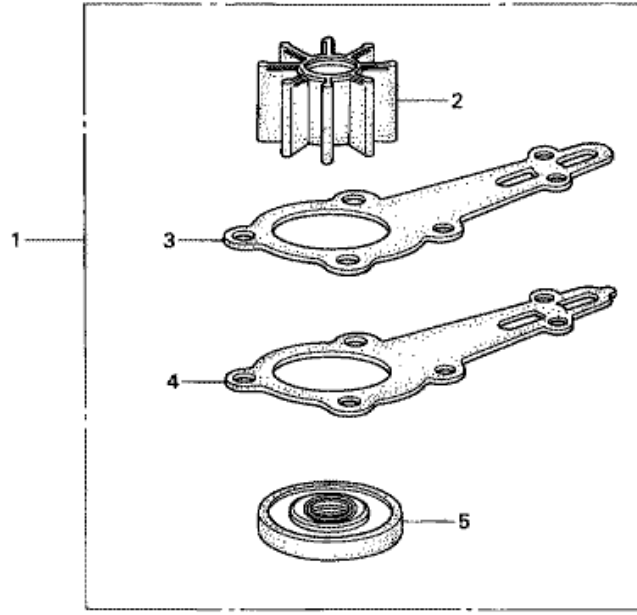

FR.

8814-Y0200

Refnr	Parça Numarası	Açıklama	İlk numara	Son numara	Birim Adedi	Tipler
1	06280881810	STARTER KIT, VERTICAL			(1)	LD
2	28457921000	E-RING			(1)	LD
3	28480881810	STAY, VERTICAL STARTER			(1)	LD
4	28481881810	IDLER, VERTICAL STARTER			(1)	LD
5	28482881810	GUIDE, ROPE			(1)	LD
6	28483881810	BRACKET, VERTICAL STARTER			(1)	LD
7	28484881810	PIN, VERTICAL STARTER			(2)	LD
8	90407920000	WASHER, SPRING, 6MM			(2)	LD
9	90504921010	WASHER, PLAIN, 6MM			(2)	LD
10	90513921000	WASHER, 10MM			(2)	LD
11	91402881000	PIN, LOCK, 10MM			(2)	LD
12	93500060124J	SCREW, PAN, 6X12			(2)	LD
13	94001064900S	NUT, HEX., 6MM			(2)	LD

8814-Y0300

Refnr	Parça Numarası	Acıklama	İlk numara	Son numara	Birim Adedi	Tipler
3	19010935810	MOUTH SET, WATER		1001055	(1)	LD
4	19262921810	MOUTH, WATER			(1)	LD
5	19263881811	JOINT ASSY., HOSE		1001055	(1)	LD
6	19265921810	CLIP, WATER MOUTH			(1)	LD
7	19270881812	NUT, WATER MOUTH			(1)	LD
8	19271881811	JOINT, WATER MOUTH		1001055	(1)	LD
9	19272881810	SEAT, WATER MOUTH			(1)	LD
10	19273881810	JOINT, HOSE			(1)	LD
11	63311881000	COVER, BODY			(1)	LD