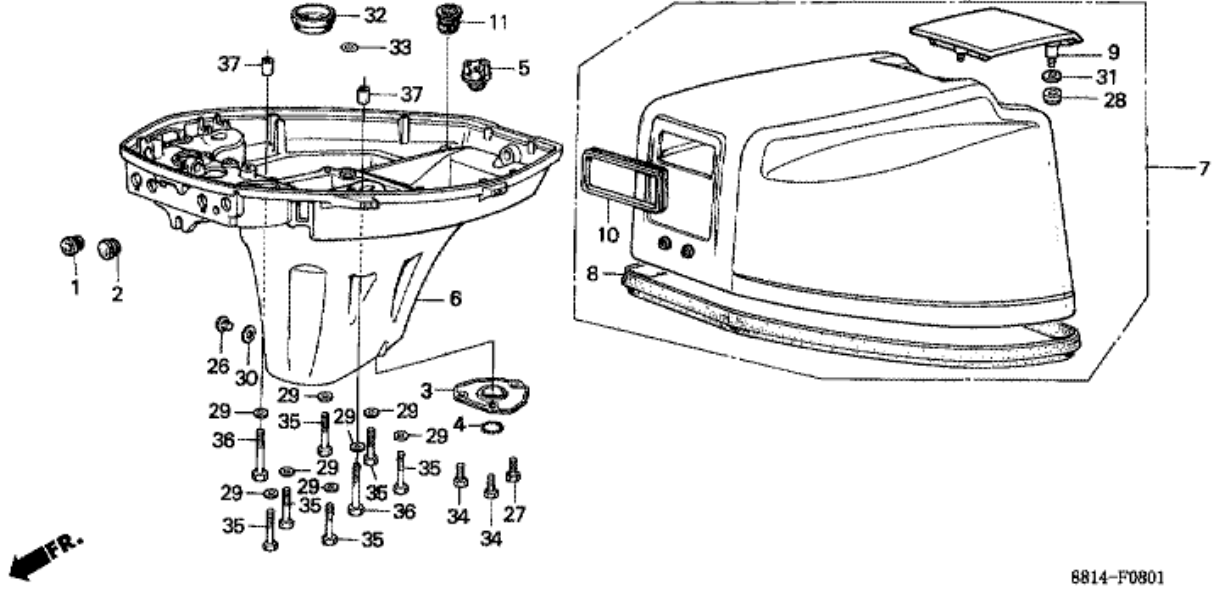

8814-F0801

Refnr	Parça Numarası	Açıklama	İlk numara	Son numara	Birim Adedi	Tipler
1	17914881300	GROMMET A, WIRE			002	LD
2	17918881000	GROMMET C, OIL CASE			001	LD
3	18221881000	PLATE, EX.			001	LD
4	18222881000	BAND, EX. SEAL			001	LD
5	19262921000	MANIFOLD, TUBE			001	LD
6	40101881A00ZB	CASE, OIL *NH282MU *		1207143	001	LD
6	40101881A01ZB	CASE, OIL *NH282MU *	1209842	1212530	001	LD
6	40101881A02ZB	CASE, OIL *NH282MU *	1212531		001	LD
7	63100881841ZB	COVER COMP., ENGINE *NH282MU *			001	LD
8	63102881840	SEAL, ENGINE COVER			001	LD
9	63105881840	HANDLE, TILT			001	LD
10	63109881310	SEAL, RECOIL			001	LD
11	82873881010	GROMMET, WATER CHECK			001	LD
26	90105ZV4650	BOLT, OIL CHECK, 8X8			001	LD
27	90106881000	BOLT, HEX., 6X12			001	LD
28	90304881000	NUT, 6MM			003	LD
29	90506ZV4000	WASHER, PLAIN, 6MM			008	LD
30	90507921000	WASHER, NYLON, 8MM			001	LD
31	90512921010	WASHER, 6MM			003	LD
32	91255881003	SEAL, COUPLING, 25X40X22 (ARAI)			001	LD
32	91255881004	SEAL, COUPLING, 25X40X22 (NOK)			001	LD
33	91301812000	O-RING, 10MM			001	LD
34	92000060124J	BOLT, HEX., 6X12			002	LD
35	90111881000	BOLT, HEX., 6X32			006	LD
36	90120ZV4000	BOLT, HEX., 6X40			002	LD
37	9430108140	DOWEL PIN, 8X14			002	LD