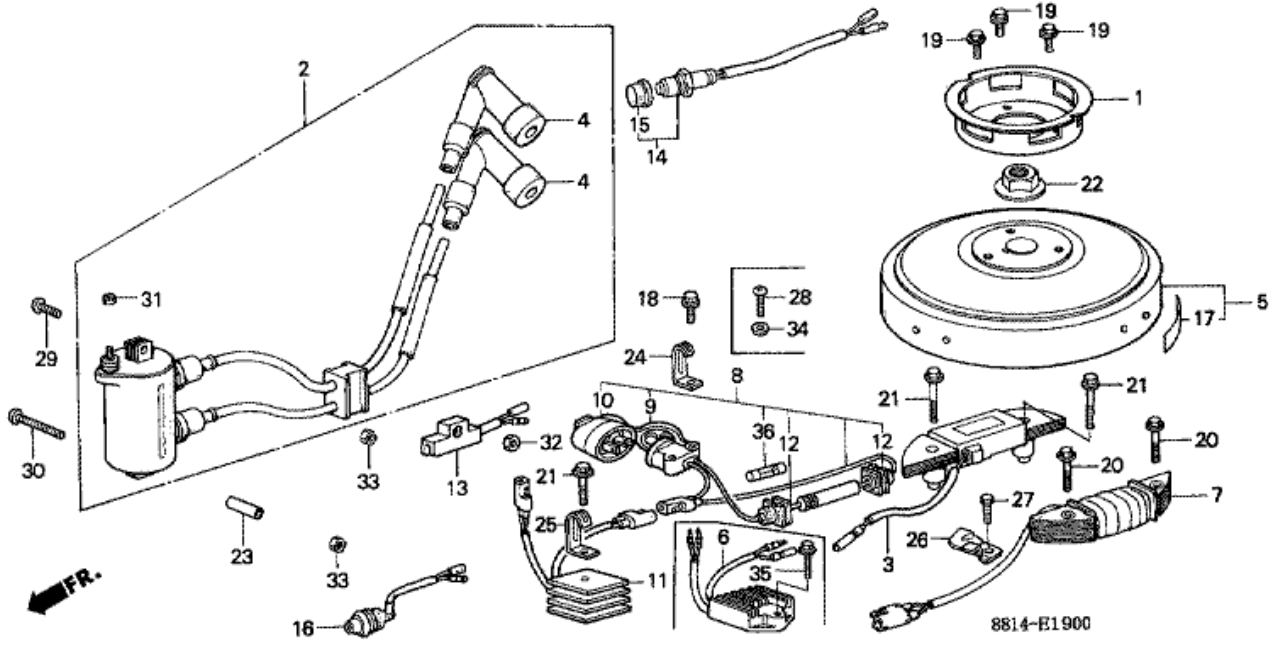

E-19 FLYWHEEL/IGNITION COIL

Refnr	Parça Numarası	Açıklama	İlk numara	Son numara	Birim Adedi	Tipler
1	28570881003	PULLEY COMP., STARTER	1704692		001	LD
1	28571881000	PULLEY, STARTER	1216039		001	LD
2	30500881732	COIL ASSY., C.D.I. IGNITION			001	LD
3	30540881732	COIL ASSY., EXCITER			001	LD
4	30700881010	CAP ASSY., NOISE SUPPRESSOR			002	LD
5	31100881000ZA	FLYWHEEL COMP. *R8 *		1216038	001	LD
5	31100881010ZC	FLYWHEEL COMP. *TBLACK *	1216039		001	LD
6	31620881A02	RECTIFIER ASSY., REGULATOR			001	LD
7	31630881A01	COIL ASSY., CHARGE (DC12V/55W)			001	LD
8	31650881A01	RECEPTACLE ASSY., CHARGE			001	LD
9	31651881014	CONSENT		1203079	001	LD
9	31651881A01	CONSENT	1203080		001	LD
10	31652881014	PLUG, CONSENT			001	LD
12	32653HA8680	GROMMET, FUSE HOLDER			002	LD
13	35100881003	SWITCH ASSY., NEUTRAL			001	LD
16	37210ZV4003	LAMP ASSY., INDICATOR			001	LD
17	87541896000	MARK, FLYWHEEL CAUTION		1216038	001	LD
18	90014ZV1000	BOLT, FLANGE, 5X22			002	LD
19	90016920000	BOLT, FLANGE, 6X12			003	LD
20	90123881000	BOLT, FLANGE, 6X28			002	LD
21	90124881000	BOLT, FLANGE, 6X35			002	LD
22	90201881000	NUT, SPECIAL, 14MM			001	LD
23	90742881000	COLLAR, DISTANCE			001	LD
24	91401ZV4000	CLIP, TUBE			001	LD
25	91403881000	CLIP B, CORD			001	LD
26	91404881000	CLIP, WIRE			001	LD
27	93500060120B	SCREW, PAN, 6X12	1705464		001	LD
29	93500060280B	SCREW, PAN, 6X28			001	LD
30	93500060500B	SCREW, PAN, 6X50			001	LD
31	94001053300S	NUT, HEX., 5MM			001	LD
32	94001054900S	NUT, HEX., 5MM			001	LD
33	94001060200S	NUT, HEX., 6MM			002	LD
35	957010602502	BOLT, FLANGE, 6X25			001	LD
36	9820010500	FUSE A (5A)			001	LD