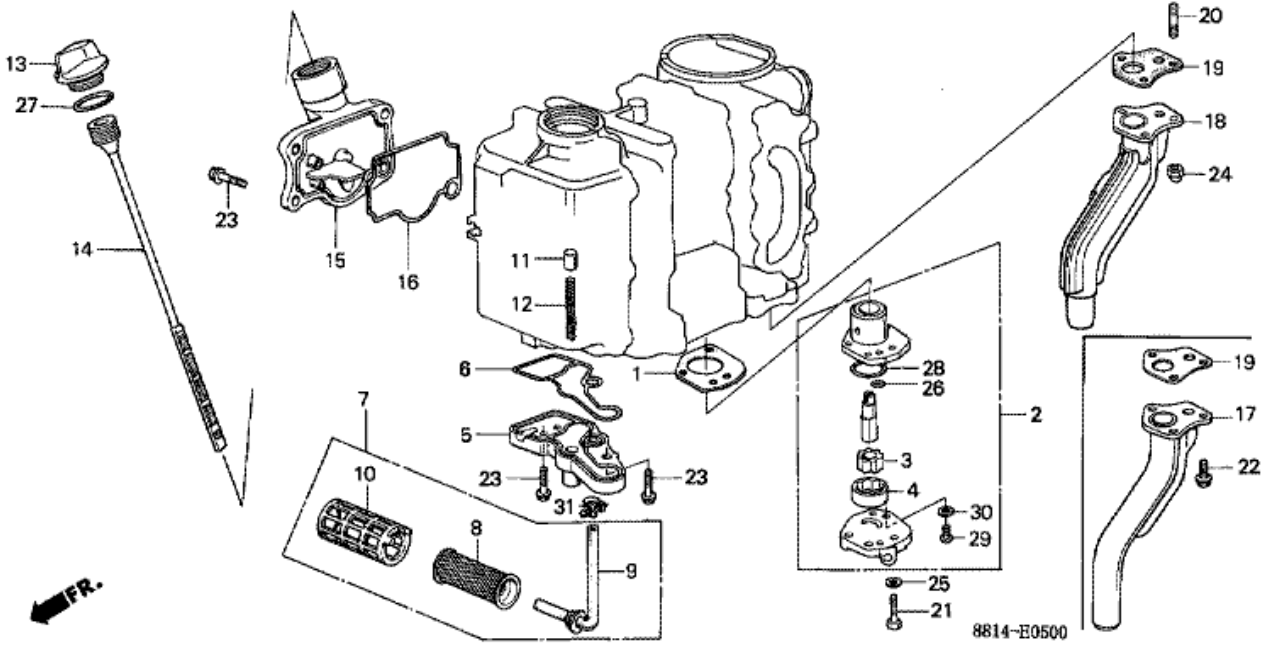

Refnr	Parça Numarası	Açıklama	İlk numara	Son numara	Birim Adedi	Tipler
1	15112881000	PACKING, PUMP BODY			001	LD
2	15200881003	PUMP ASSY., OIL			001	LD
3	15331881000	ROTOR, OIL PUMP INNER			001	LD
4	15332881000	ROTOR, OIL PUMP OUTER			001	LD
5	15410881000	FLANGE COMP., OIL FILTER			001	LD
6	15412881000	PACKING, OIL FILTER			001	LD
7	15420881010	FILTER ASSY., OIL	1601189		001	LD
8	15421881000	FILTER COMP., OIL			001	LD
9	15422881010	TUBE, OIL	1601189		001	LD
10	15423881000	HOLDER, OIL FILTER			001	LD
11	15473881000	VALVE, CHECK			001	LD
12	15474881000	SPRING, CHECK VALVE			001	LD
13	15611921000	CAP, OIL (YELLOW)			001	LD
14	15612921000	GAUGE, OIL LEVEL			001	LD
15	15620881000	BODY COMP., OIL FILTER			001	LD
16	15622881000	PACKING, OIL FILLER BODY			001	LD
18	18201881741	PIPE, EX.			001	LD
19	18211881850	PACKING, EX. PIPE	1203399		001	LD
20	90009881741	BOLT, STUD, 6X22			003	LD
21	90108881000	BOLT, HEX., 6X28			003	LD
23	90121881000	BOLT, FLANGE, 6X22			006	LD
24	90202ZV0000	NUT, CAP, 6MM			003	LD
25	90478700000	WASHER A, 6MM			003	LD
26	91301027000	O-RING, 6.8X1.9			001	LD
27	91301805000	O-RING, 26X2.7			001	LD
28	91315935003	O-RING, 25X1.0			001	LD
29	93500050101A	SCREW, PAN, 5X10			002	LD
30	9410105000	WASHER, PLAIN, 5MM			002	LD
31	950024105008	CLAMP, TUBE (D10.5)			001	LD