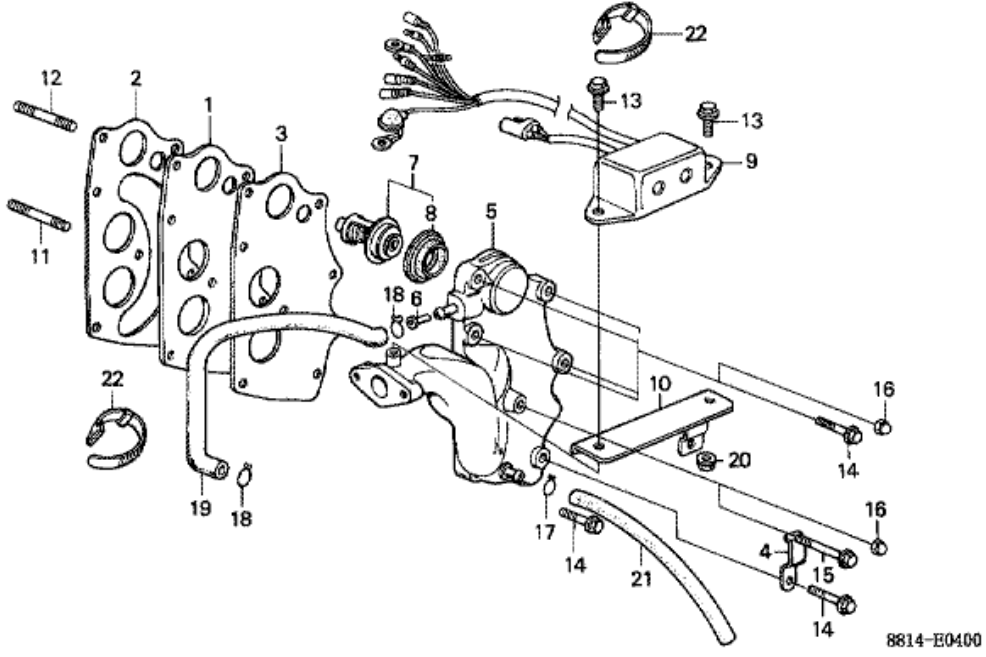

E-2 CYLINDER HEAD/CYLINDER BARREL

Refnr	Parça Numarası	Açıklama	İlk numara	Son numara	Birim Adedi	Tipler
1	11000881840ZA	BARREL ASSY., CYLINDER *NH8 *			001	LD
2	11210881850	PACKING, OIL PAN			001	LD
3	12200881840ZA	HEAD COMP., CYLINDER *NH8 *		1212181	001	LD
3	12200881841ZA	HEAD COMP., CYLINDER *NH8 *	1212182		001	LD
4	12251881850	GASKET, CYLINDER HEAD			001	LD
5	12301881000ZA	COVER, CYLINDER HEAD *NH8 *			001	LD
6	12391881000	PACKING, HEAD COVER			001	LD
7	13315881000	BEARING, CRANKSHAFT			004	LD
8	37200935004	SWITCH, OIL PRESSURE			001	LD
9	37201881000	CORD, OIL PRESSURE SWITCH			001	LD
10	37202935004	WASHER, 4MM			001	LD
11	90017935000	BOLT, HEAD, 8X70			001	LD
12	90018935000	BOLT, HEAD, 8X94			001	LD
13	90019881000	BOLT, HEX., 8X55			001	LD
14	90122881000	BOLT, FLANGE, 6X25			005	LD
15	90123881000	BOLT, FLANGE, 6X28			004	LD
16	90124881000	BOLT, FLANGE, 6X35			001	LD
17	90126881000	BOLT, FLANGE, 8X45			004	LD
18	90402822000	WASHER, HEAD, 8MM			006	LD
19	90701360000	DOWEL PIN, 10X12			004	LD
20	91206921000	OIL SEAL, 16X28X6			001	LD
21	91305844000	O-RING, 8X2.4			001	LD
22	92200080500A	BOLT, HEX., 8X50			001	LD
23	92200080650A	BOLT, HEX., 8X65			002	LD
24	93500040063J	SCREW, PAN, 4X6			001	LD
25	9430110160	DOWEL PIN, 10X16			002	LD
26	9806654716	PLUG, SPARK (DR-4HS) (NGK)			(2)	LD
26	9806655716	PLUG, SPARK (DR-5HS) (NGK)			002	LD
26	9806655726	PLUG, SPARK (X16FSR-U) (DENSO)			(2)	LD