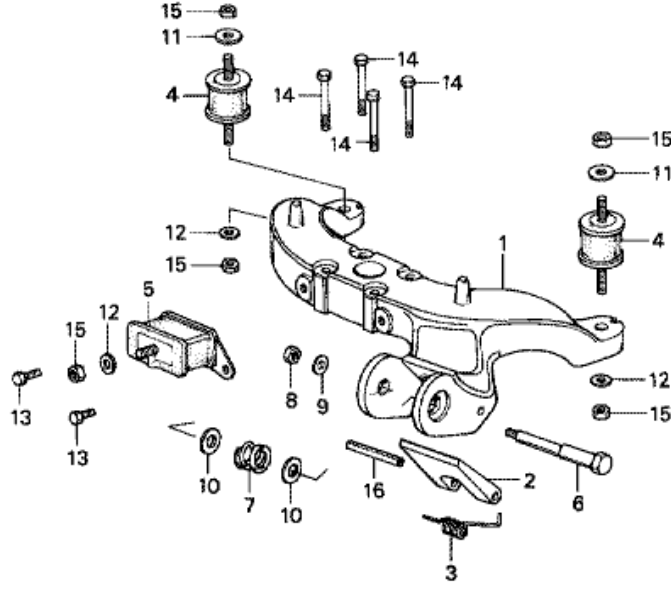

8814-F0900

Refnr	Parça Numarası	Açıklama	İlk numara	Son numara	Birim Adedi	Tipler
1	50101881840ZB	FRAME, MOUNTING *NH282MU *		1212530	001	LD
1	50101881841ZB	FRAME, MOUNTING *NH282MU *	1000915		001	LD
2	50111881840ZB	STOPPER, HANDLE *NH282MU *			001	LD
3	50112921300	SPRING, HANDLE			001	LD
4	50130881000	RUBBER, UPPER MOUNTING			002	LD
5	50140881003	RUBBER, THRUST MOUNTING		1207381	001	LD
5	50140881A00	RUBBER, THRUST MOUNTING	1207382		001	LD
6	53171921000	SCREW, HANDLE PIVOT			001	LD
7	53172921003	SPRING, HANDLE PIVOT			001	LD
8	90306ZV4000	NUT, HEX., 8MM	1000900		001	LD
9	90507ZV4000	WASHER, PLAIN, 8MM	1000900		001	LD
10	90513921000	WASHER, 10MM			002	LD
11	90514921000	WASHER, 8MM			002	LD
12	90518921000	WASHER, PLAIN, 8MM			003	LD
13	90110881000	BOLT, HEX., 6X14			002	LD
14	90114881000	BOLT, HEX., 6X40			004	LD
15	94002084900S	NUT, HEX., 8MM			005	LD
16	9430560503	PIN, SPRING, 6X50			001	LD