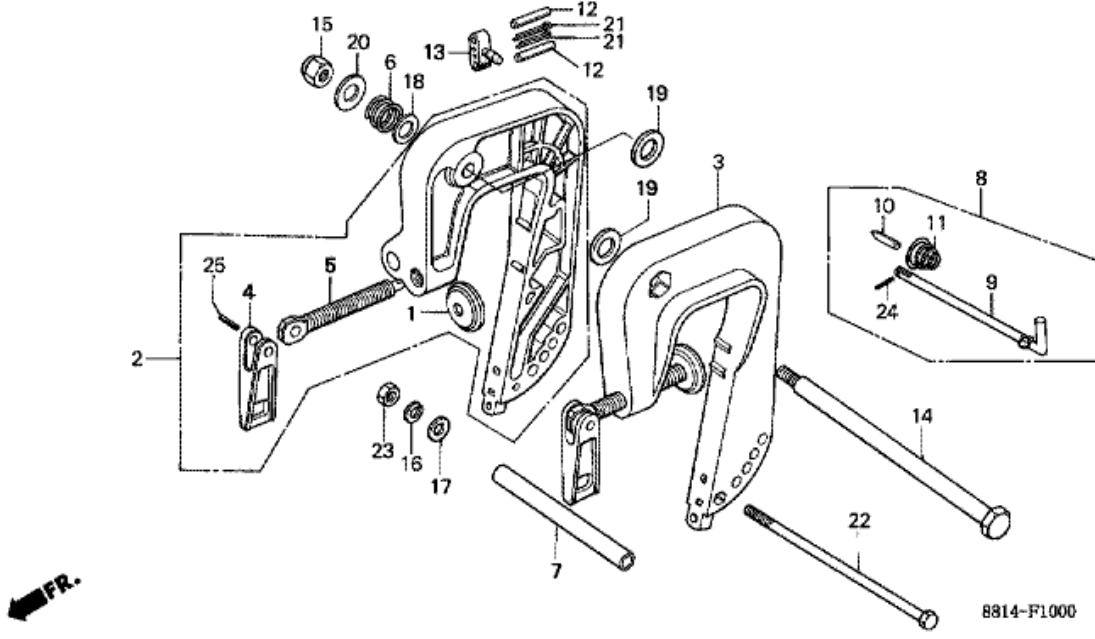

F-10 STERN BRACKET/ADJUST ROD

Refnr	Parça Numarası	Açıklama	İlk numara	Son numara	Birim Adedi	Tipler
1	50122935010	PLATE, PUSH	1001055		002	LD
2	50300881851ZB	BRACKET COMP., R. STERN *NH282MU *			001	LD
3	50310ZV4020ZB	BRACKET COMP., L. STERN *NH282MU *			001	LD
4	50323ZV4310ZB	GRIP, CLAMP *NH282MU *			002	LD
5	50325881310	SCREW, CLAMP	1000608		002	LD
6	50333921003	SPRING, TILT			001	LD
7	91501ZV4000	COLLAR, DISTANCE (6MM)			001	LD
8	50340ZV4000	ROD COMP., ADJUSTING			001	LD
9	50341ZV4300	ROD, ADJUSTING			001	LD
10	50342ZV4300	STOPPER, ROD			001	LD
11	50343921300	SPRING, ADJUSTING ROD			001	LD
12	58131881000	PIN, SHEAR			002	LD
13	88111921010	HOLDER, PARTS			001	LD
14	90106921010	BOLT, TILTING			001	LD
15	90305ZV4000	NUT, SELF-LOCK, 8MM			001	LD
16	90407920000	WASHER, SPRING, 6MM			001	LD
17	90504921010	WASHER, PLAIN, 6MM			001	LD
18	90511921000	WASHER, PLAIN, 10MM			001	LD
19	90513921000	WASHER, 10MM			002	LD
20	90514921000	WASHER, 8MM			001	LD
21	90757921000	PIN, SPLIT, 3MM			002	LD
22	92101061604J	BOLT, HEX., 6X160			001	LD
23	94001064900S	NUT, HEX., 6MM			001	LD
24	9430520083	PIN, SPRING, 2X8			001	LD
25	9430540143	PIN, SPRING, 4X14			002	LD