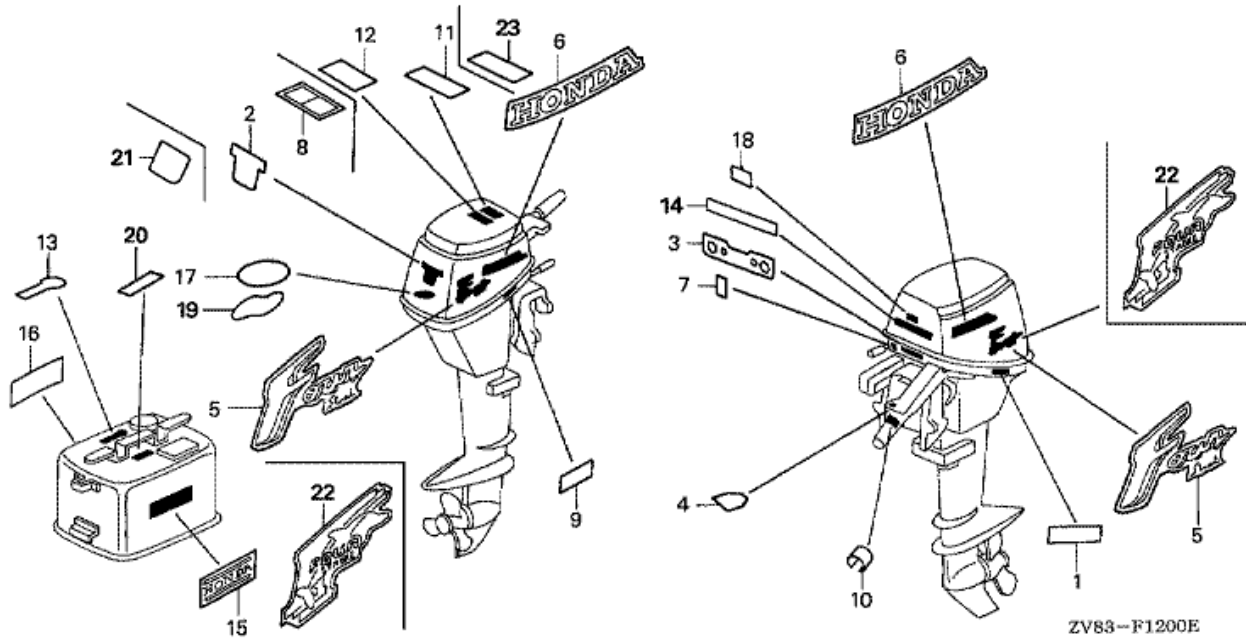

ZV83-F1200E

Refnr	Parça Numarası	Acıklama	İlk numara	Son numara	Birim Adedi	Tipler
2	87121881C00	MARK, RR. (8)		1401519	001	SD, LD
2	87121881C01	MARK, RR. (8)	1400847		001	SD, LD
3	87123881A01	LABEL, INDICATION	1000739		001	SD, LD
4	87124ZV3010	MARK, EMERGENCY SWITCH INDICATION			001	SD, LD
5	87131ZV4A00	MARK, SIDE EMBLEM		1401519	002	SD, LD
5	87131ZV4A01	MARK, SIDE EMBLEM	1401520		002	SD, LD
6	87132ZV4A01	MARK, SIDE STRIPE (HONDA)		1401519	002	SD, LD
6	87132ZV4A02	MARK, SIDE STRIPE (HONDA)	1401520		002	SD, LD
7	87511881C10	MARK, CHANGE (ENGLISH/FRENCH)	1000739		001	SD, LD
8	87516VA9B50	MARK, OPERATOR CAUTION	1000437		001	SD, LD
9	87531ZV5611	LABEL, OIL CAUTION (ENGLISH/FRENCH)	1000542		001	SD, LD
10	87532881C10	MARK, THROTTLE INDICATION	1000739		001	SD, LD
12	87538ZW1720	LABEL, WARNING OPERATOR (EC)	1000943		001	SD, LD
13	87571881671	MARK, TANK CAUTION (ENGLISH/FRENCH)		2002502	001	SD, LD
15	87573881670	MARK, TANK (ENGLISH)			001	SD, LD
16	87574881670	MARK, TANK (FRENCH)			001	SD, LD
17	87634ZW4D20	MARK, ENVIRONMENT (EPA 2006)			001	SD, LD