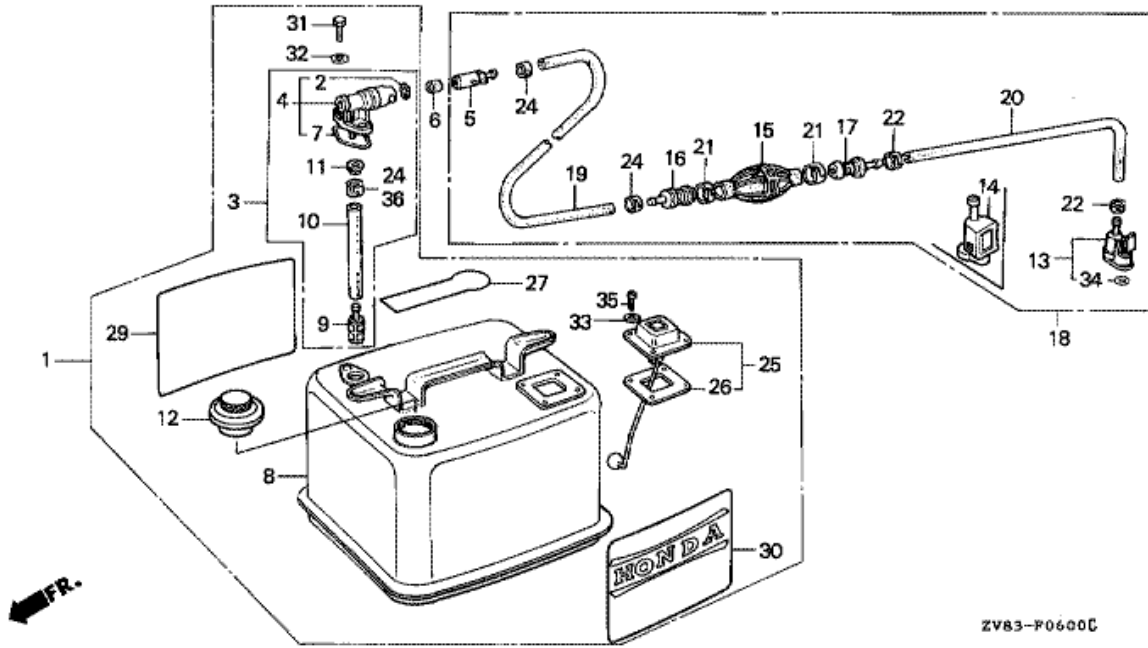

F-6 FUEL TANK (1)

Refnr	Parça Numarası	Açıklama	İlk numara	Son numara	Birim Adedi	Tipler
2	16075935006	O-RING		2002502	001	SD, LD
3	16900881010	JOINT COMP. A, FUEL		2002502	001	SD, LD
4	16951935006	JOINT A, FUEL CONSENT		2002502	001	SD, LD
5	16952935016	JOINT B, FUEL CONSENT		2002502	001	SD, LD
6	16953935000	ABSORBER, FUEL			001	SD, LD
7	16962865010	RING, COCK SEAL		2002502	001	SD, LD
8	17500881C00ZA	TANK COMP., FUEL *R8 *			001	SD, LD
9	17583881000	FILTER, FUEL		2002502	001	SD, LD
10	17611935000	TUBE, INNER		2002502	001	SD, LD
11	17612881000	SEAL, INNER			001	SD, LD
12	17620881053	CAP COMP., FUEL FILLER		2002502	001	SD, LD
13	17650921003ZB	CONNECTOR COMP., FUEL *NH1 *		2002502	001	SD, LD
15	17661921000	BULB, PRIMER			001	SD, LD
16	17670921000	VALVE COMP., IN.		2002502	001	SD, LD
17	17680921000	VALVE COMP., OUTLET		2002502	001	SD, LD
18	17700881000ZD	TUBE COMP., FUEL *NH1 *			001	SD, LD
19	17701881000	TUBE, FUEL LONG		2002502	001	SD, LD
20	17702921000	TUBE, FUEL SHORT			001	SD, LD
21	17703921000	BAND, TUBE CLIP, 20MM			002	SD, LD
22	17704921000	BAND, TUBE CLIP, 11MM			002	SD, LD
24	17704921000	BAND, TUBE CLIP, 11MM			003	SD, LD
25	17800ZV1611	METER ASSY., FUEL		2002502	001	SD, LD
26	17803GC3003	PACKING, FUEL METER		2002502	001	SD, LD
31	90120881000	BOLT, FLANGE, 6X16			002	SD, LD
32	90445700000	PACKING, FIBER, 6MM		2002502	002	SD, LD
33	90540881000	PACKING, FIBER, 5MM		2002195	004	SD, LD
34	91353921310	O-RING, 5.5MM		2002502	001	SD, LD
35	93500050104J	SCREW, PAN, 5X10		2002502	004	SD, LD