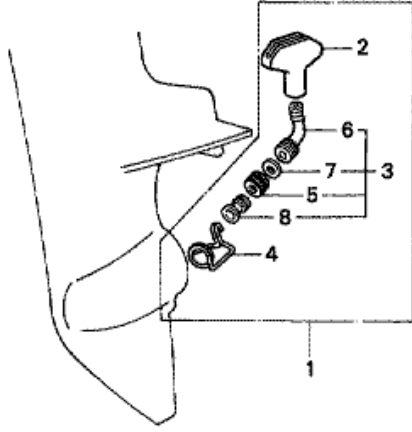

FOP-1 REMOTE CONTROL

ZV83-Y0100

Refnr	Parça Numarası	Açıklama	İlk numara	Son numara	Birim Adedi	Tipler
1	06170881812	CONTROL KIT, REMOTE			(1)	SD, LD
2	17851881812	BRACKET, STEERING			(1)	SD, LD
3	17855ZV1810	CLAMP, CABLE			(2)	SD, LD
4	17856ZV1810	SHIM, CABLE CLAMP			(2)	SD, LD
5	17941881811	STOPPER, THROTTLE ARM			(1)	SD, LD
6	24701881812	LEVER, SHIFT			(1)	SD, LD
7	90504921010	WASHER, PLAIN, 6MM			(1)	SD, LD
8	92000050104J	BOLT, HEX., 5X10			(4)	SD, LD
9	92000060124J	BOLT, HEX., 6X12			(2)	SD, LD
10	9425106000	PIN, LOCK, 6MM			(4)	SD, LD

FOP-2 VERTICAL STARTER

FR.

ZV83-Y0200

Refnr	Parça Numarası	Açıklama	İlk numara	Son numara	Birim Adedi	Tipler
1	06280881810	STARTER KIT, VERTICAL			(1)	SD, LD
2	28457921000	E-RING			(1)	SD, LD
3	28480881810	STAY, VERTICAL STARTER			(1)	SD, LD
4	28481881810	IDLER, VERTICAL STARTER			(1)	SD, LD
5	28482881810	GUIDE, ROPE			(1)	SD, LD
6	28483881810	BRACKET, VERTICAL STARTER			(1)	SD, LD
7	28484881810	PIN, VERTICAL STARTER			(2)	SD, LD
8	90407920000	WASHER, SPRING, 6MM			(2)	SD, LD
9	90504921010	WASHER, PLAIN, 6MM			(2)	SD, LD
10	90513921000	WASHER, 10MM			(2)	SD, LD
11	91402881000	PIN, LOCK, 10MM			(2)	SD, LD
12	93500060124J	SCREW, PAN, 6X12			(2)	SD, LD
13	94001064900S	NUT, HEX., 6MM			(2)	SD, LD

FOP-3 WATER MOUTH/BODY COVER

ZV83-Y0300A

Refnr	Parça Numarası	Acıklama	İlk numara	Son numara	Birim Adedi	Tipler
1	19010935810	MOUTH SET, WATER			(1)	SD, LD
2	19262921810	MOUTH, WATER			(1)	SD, LD
3	19263881811	JOINT ASSY., HOSE			(1)	SD, LD
4	19265921810	CLIP, WATER MOUTH			(1)	SD, LD
5	19270881812	NUT, WATER MOUTH			(1)	SD, LD
6	19271881811	JOINT, WATER MOUTH			(1)	SD, LD
7	19272881810	SEAT, WATER MOUTH			(1)	SD, LD
8	19273881810	JOINT, HOSE			(1)	SD, LD
9	63311881000	COVER, BODY		2002195	(1)	SD, LD