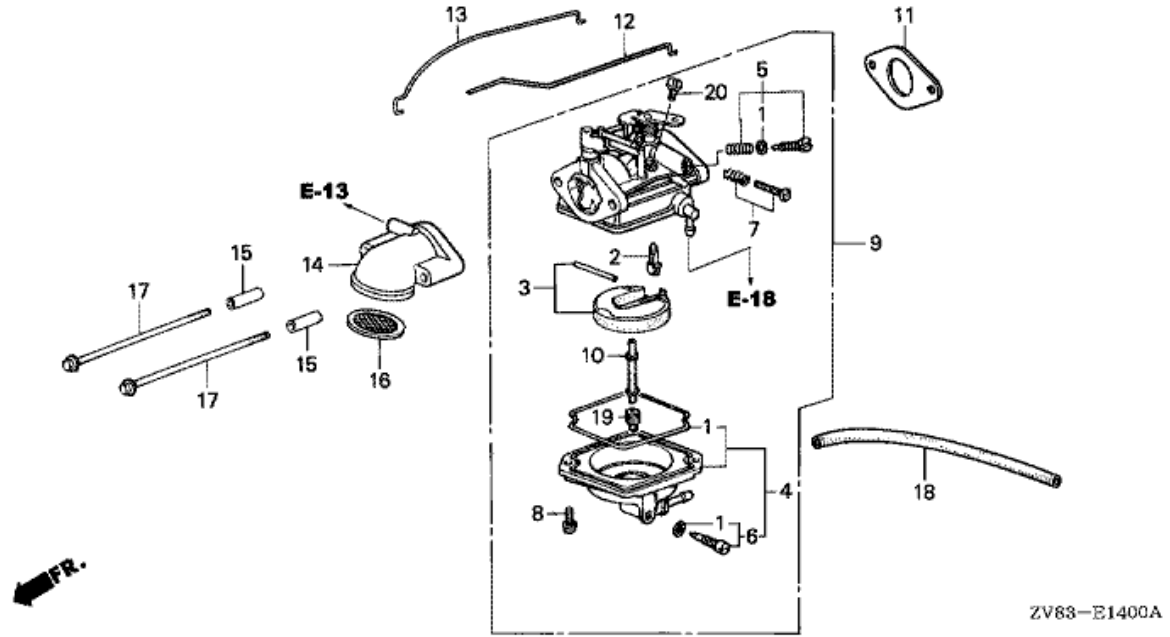

E-14 CARBURETOR (BF6B/BX/D6,BF8AX/B/BX)

Refnr	Parça Numarası	Açıklama	İlk numara	Son numara	Birim Adedi	Tipler
1	16010881A00	GASKET SET			001	SD, LD
2	16011881741	VALVE SET, FLOAT			001	SD, LD
3	16013881003	FLOAT SET			001	SD, LD
4	16015881A00	CHAMBER SET, FLOAT			001	SD, LD
5	16016881A00	SCREW SET A			001	SD, LD
6	16024881A00	SCREW SET, DRAIN			001	SD, LD
7	16028881A00	SCREW SET B			001	SD, LD
8	16081ZV1A00	SCREW, PAN			002	SD, LD
9	16100881A01	CARBURETOR ASSY. (BC01F B)			001	SD, LD
10	16166881A00	NOZZLE, MAIN			001	SD, LD
11	16201881850	PACKING, CARBURETOR			001	SD, LD
12	16593881010	ROD, THROTTLE			001	SD, LD
13	16622881000	ROD, CHOKE			001	SD, LD
14	17201881C40	GUIDE, AIR		1002434	001	SD, LD
15	17202921000	COLLAR, DISTANCE			002	SD, LD
16	17203881000	TRAP, FLAME			001	SD, LD
17	90012882000	BOLT, FLANGE, 6X97			002	SD, LD
18	950030501431	TUBE, VINYL, 3.5X6.5X140 (95003-05001-60M)	1211973		001	SD, LD
19	991011240720	JET, MAIN, #72			(1)	SD, LD
19	991011240780	JET, MAIN, #78			(1)	SD, LD
19	991011240800	JET, MAIN, #80			(1)	SD, LD
19	99101ZF50820	JET, MAIN, #82			(1)	SD, LD
19	99101ZF50850	JET, MAIN, #85			(1)	SD, LD
19	99101ZF50880	JET, MAIN, #88			001	SD, LD
20	991038810420	JET COMP. (#42)			001	SD, LD