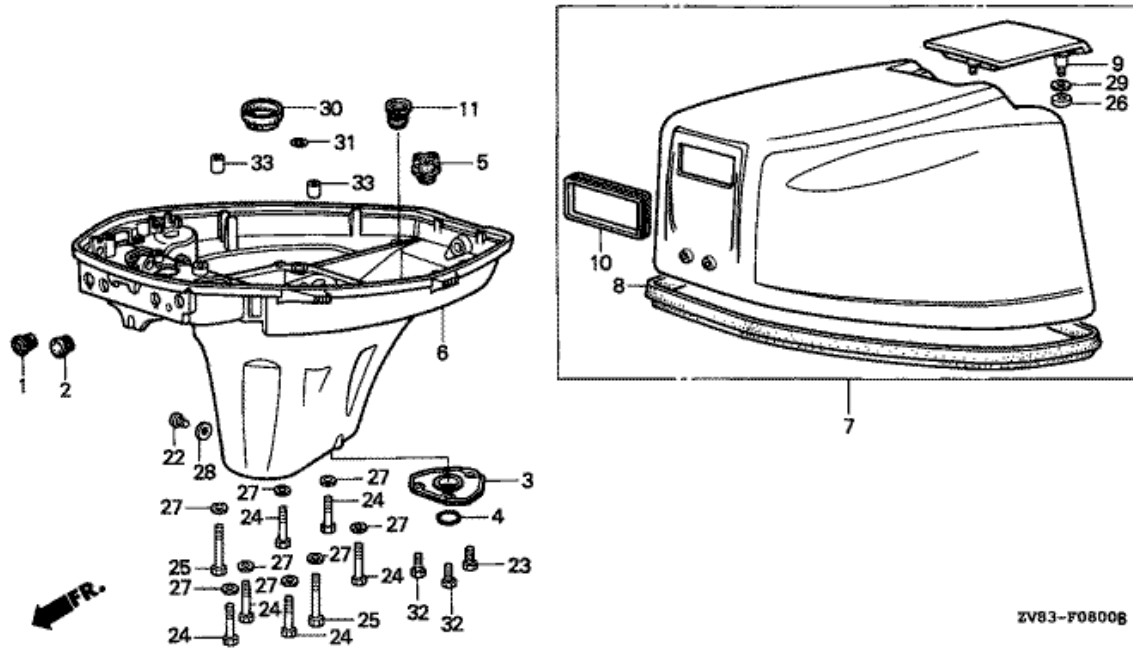

Refnr	Parça Numarası	Açıklama	İlk numara	Son numara	Birim Adedi	Tipler
1	17914881300	GROMMET A, WIRE			002	SD, LD
2	17918881000	GROMMET C, OIL CASE			001	SD, LD
3	18221881000	PLATE, EX.			001	SD, LD
4	18222881000	BAND, EX. SEAL			001	SD, LD
5	19262921000	MANIFOLD, TUBE			001	SD, LD
6	40101881A02ZB	CASE, OIL *NH282MU *		1002434	001	SD, LD
7	63100881841ZB	COVER COMP., ENGINE *NH282MU *			001	SD, LD
8	63102881840	SEAL, ENGINE COVER			001	SD, LD
9	63105881840	HANDLE, TILT			001	SD, LD
10	63109881310	SEAL, RECOIL			001	SD, LD
11	82873881010	GROMMET, WATER CHECK			001	SD, LD
22	90105ZV4650	BOLT, OIL CHECK, 8X8			001	SD, LD
23	90106881000	BOLT, HEX., 6X12			001	SD, LD
24	90111881000	BOLT, HEX., 6X32			006	SD, LD
25	90120ZV4000	BOLT, HEX., 6X40			002	SD, LD
26	90304881000	NUT, 6MM		2000337	003	SD, LD
27	90506ZV4000	WASHER, PLAIN, 6MM			008	SD, LD
28	90507921000	WASHER, NYLON, 8MM			001	SD, LD
29	90512921010	WASHER, 6MM			003	SD, LD
30	91255881004	SEAL, COUPLING, 25X40X22 (NOK)			001	SD, LD
31	91301812000	O-RING, 10MM			001	SD, LD
32	92101060124J	BOLT, HEX., 6X12			002	SD, LD
33	9430108140	DOWEL PIN, 8X14			002	SD, LD