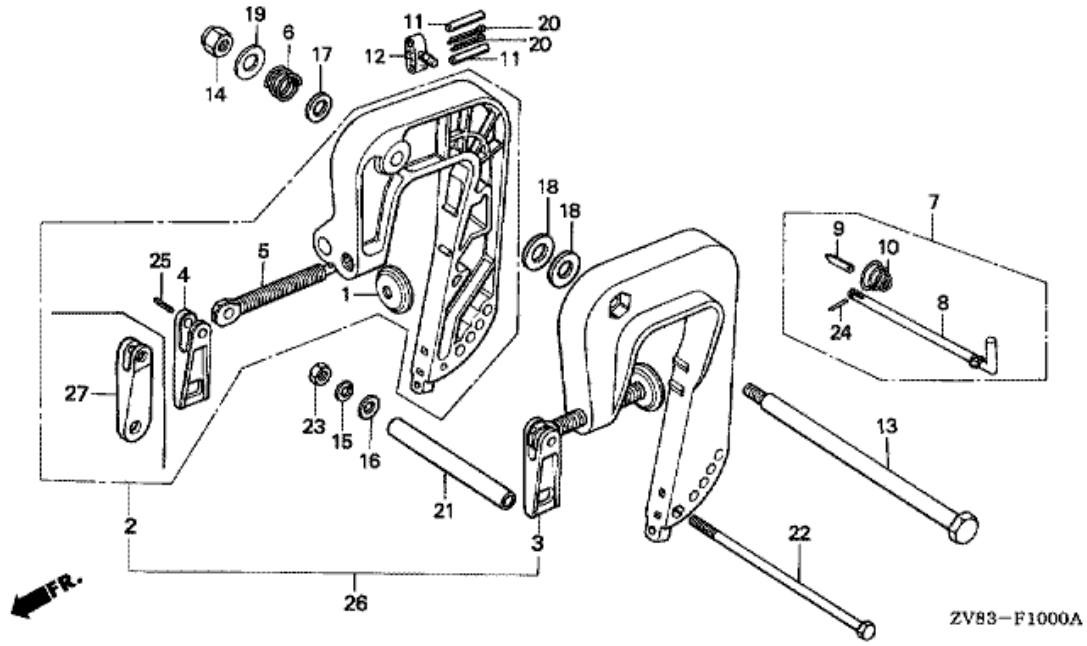

Refnr	Parça Numarası	Açıklama	İlk numara	Son numara	Birim Adedi	Tipler
1	50122935010	PLATE, PUSH			002	SD, LD
2	50300881852ZB	BRACKET COMP., R. STERN *NH282MU *		2003708	001	SD, LD
3	50310ZV4030ZB	BRACKET COMP., L. STERN *NH282MU *		2003708	001	SD, LD
4	50323ZV4310ZB	GRIP, CLAMP *NH282MU *		2003708	002	SD, LD
5	50325881310	SCREW, CLAMP		2003708	002	SD, LD
6	50333921003	SPRING, TILT		2000506	001	SD, LD
7	50340ZV4000	ROD COMP., ADJUSTING			001	SD, LD
8	50341ZV4300	ROD, ADJUSTING			001	SD, LD
9	50342ZV4300	STOPPER, ROD			001	SD, LD
10	50343921300	SPRING, ADJUSTING ROD			001	SD, LD
11	58131881000	PIN, SHEAR			002	SD, LD
12	88111921010	HOLDER, PARTS			001	SD, LD
13	90106921010	BOLT, TILTING			001	SD, LD
14	90305ZV4000	NUT, SELF-LOCK, 8MM			001	SD, LD
15	90407920000	WASHER, SPRING, 6MM			001	SD, LD
16	90504921010	WASHER, PLAIN, 6MM			001	SD, LD
17	90511921000	WASHER, PLAIN, 10MM			001	SD, LD
18	90513921000	WASHER, 10MM			002	SD, LD
19	90514921000	WASHER, 8MM			001	SD, LD
20	90757921000	PIN, SPLIT, 3MM			002	SD, LD
21	91501ZV4000	COLLAR, DISTANCE (6MM)			001	SD, LD
22	92101061604J	BOLT, HEX., 6X160			001	SD, LD
23	94001064900S	NUT, HEX., 6MM			001	SD, LD
24	9430520083	PIN, SPRING, 2X8			001	SD, LD
25	9430540143	PIN, SPRING, 4X14		2003708	002	SD, LD