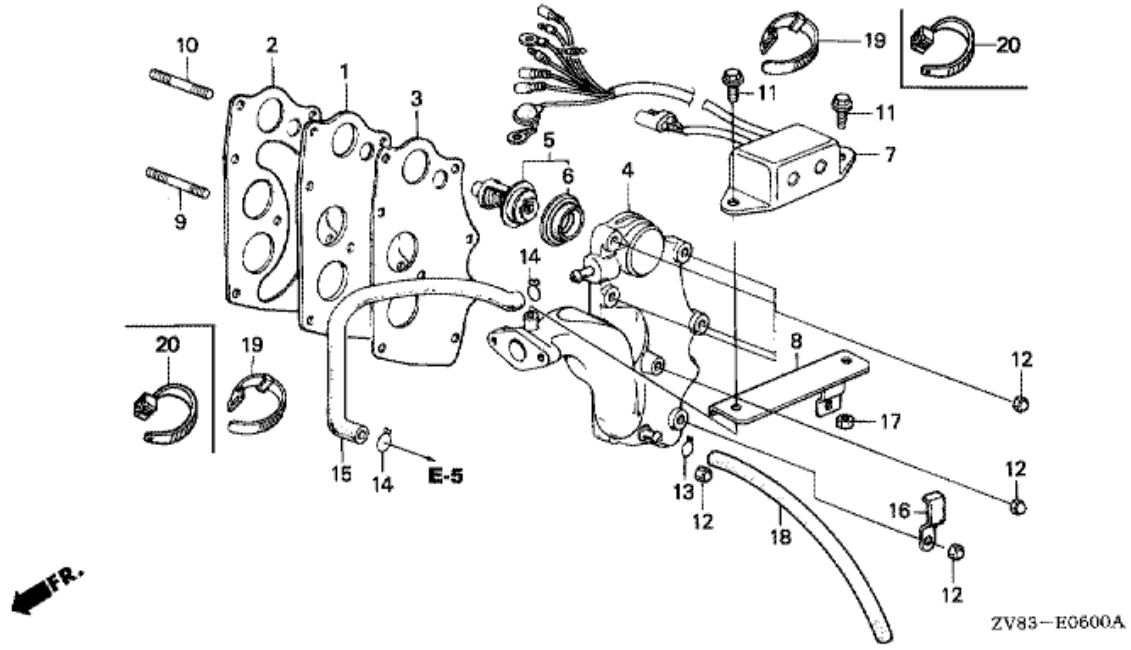

E-6 INTAKE MANIFOLD (BF6B/BX/D6,BF8AX/B/BX)

Refnr	Parça Numarası	Açıklama	İlk numara	Son numara	Birim Adedi	Tipler
1	12515881000	PLATE, EX. CHAMBER			001	SD, LD
2	12516881850	GASKET, EX. CHAMBER		1002406	001	SD, LD
3	12517881850	PACKING, EX. CHAMBER		1002406	001	SD, LD
4	17100881740ZA	MANIFOLD COMP., INTAKE *NH8 *			001	SD, LD
5	19300881761	THERMOSTAT ASSY.			001	SD, LD
6	19302921003	RUBBER, THERMOSTAT			001	SD, LD
7	30580881A01	C.D.I. UNIT			001	SD, LD
8	30586881010	STAY, C.D.I. UNIT			001	SD, LD
9	90005881741	BOLT, STUD, 6X48			001	SD, LD
10	90007881741	BOLT, STUD, 6X36			006	SD, LD
11	90016920000	BOLT, FLANGE, 6X12			002	SD, LD
12	90202ZV0000	NUT, CAP, 6MM			007	SD, LD
13	90602921000	CLIP, TUBE (B8)			001	SD, LD
14	90604881000	CLIP, TUBE (B12)			002	SD, LD
15	90807881000	TUBE, BYPASS			001	SD, LD
16	91403881000	CLIP B, CORD			001	SD, LD
17	94001060200S	NUT, HEX., 6MM			001	SD, LD
18	950055025030	TUBE, 5X250 (95005-50001-30M)			001	SD, LD
19	9501462100	BAND B1, WIRE			002	SD, LD