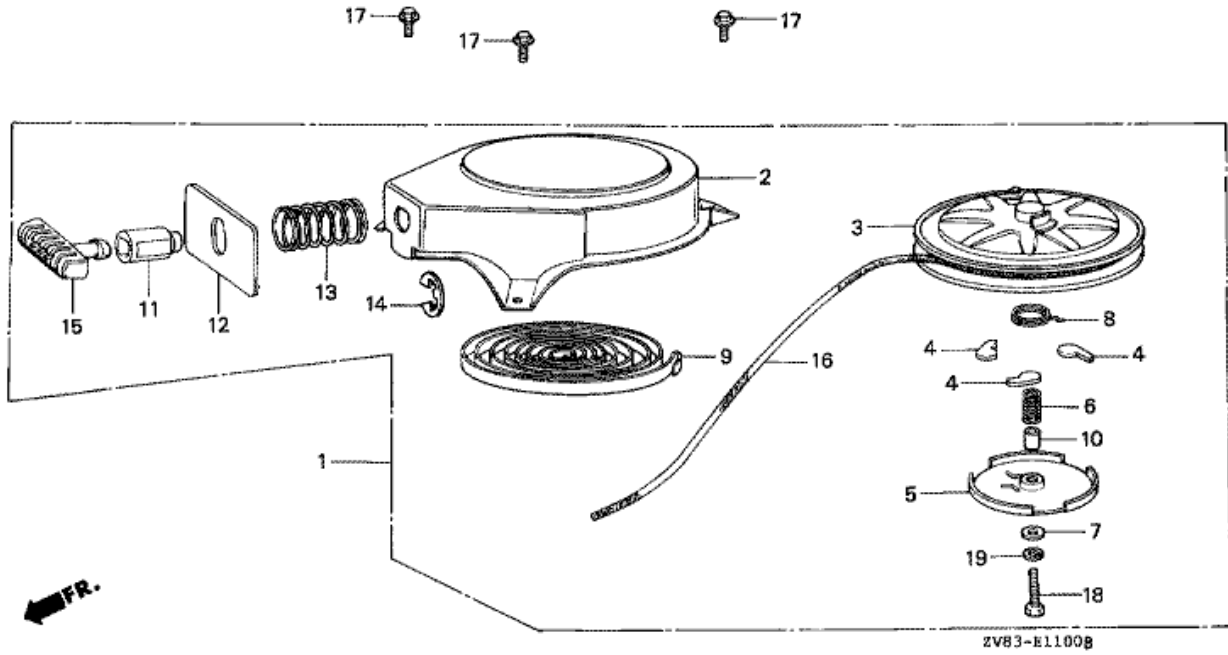

E-11 RECOIL STARTER (BF6B/BX/D6,BF8AX/B/BX)

Refnr	Parça Numarası	Açıklama	İlk numara	Son numara	Birim Adedi	Tipler
1	28400881016ZA	STARTER ASSY., RECOIL *NH8 *			001	SD, LD
2	28401881016ZA	CASE COMP., RECOIL STARTER *NH8 *			001	SD, LD
3	28421935000	PULLEY COMP., RECOIL STARTER			001	SD, LD
4	28441848650	RATCHET, STARTER			003	SD, LD
5	28443935000	PLATE, FRICTION			001	SD, LD
6	28444921000	SPRING, FRICTION			001	SD, LD
7	28445935000	WASHER			001	SD, LD
8	28447935000	SPRING, SETTING			001	SD, LD
9	28451921000	SPRING, RECOIL STARTER			001	SD, LD
10	28452921000	COLLAR			001	SD, LD
11	28454921000	GUIDE, ROPE			001	SD, LD
12	28455881006	PLATE, SEAL			001	SD, LD
13	28456921000	SPRING, SEAL PLATE			001	SD, LD
14	28457921000	E-RING			001	SD, LD
15	28461921010	GRIP, STARTER			001	SD, LD
16	28471921000	ROPE, RECOIL STARTER			001	SD, LD
17	90016920000	BOLT, FLANGE, 6X12			003	SD, LD
18	92201060250H	BOLT, HEX., 6X25	1213422		001	SD, LD
19	9411106000	WASHER, SPRING, 6MM			001	SD, LD