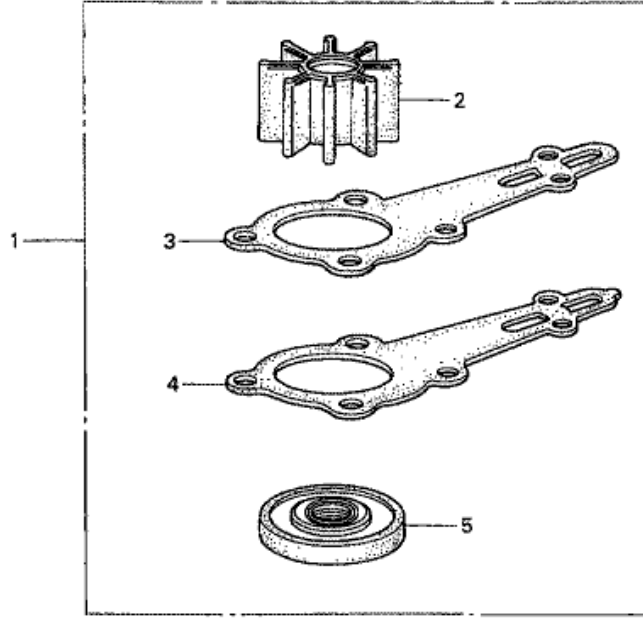

FOP-6 WATER PUMP IMPELLER KIT (BF8AX/B/BX)

ZV83-Y0600

Refnr	Parça Numarası	Acıklama	İlk numara	Son numara	Birim Adedi	Tipler
1	06192881C00	IMPELLER KIT, WATER PUMP			(1)	SD, LD
2	19210881A02	IMPELLER, PUMP			(1)	SD, LD
3	19232881850	GASKET A, IMPELLER			(1)	SD, LD
4	19234881850	GASKET B, IMPELLER			(1)	SD, LD
5	91252935003	WATER SEAL, 15MM (ARAI)			(1)	SD, LD
5	91252935004	WATER SEAL, 15MM (NOK)			(1)	SD, LD