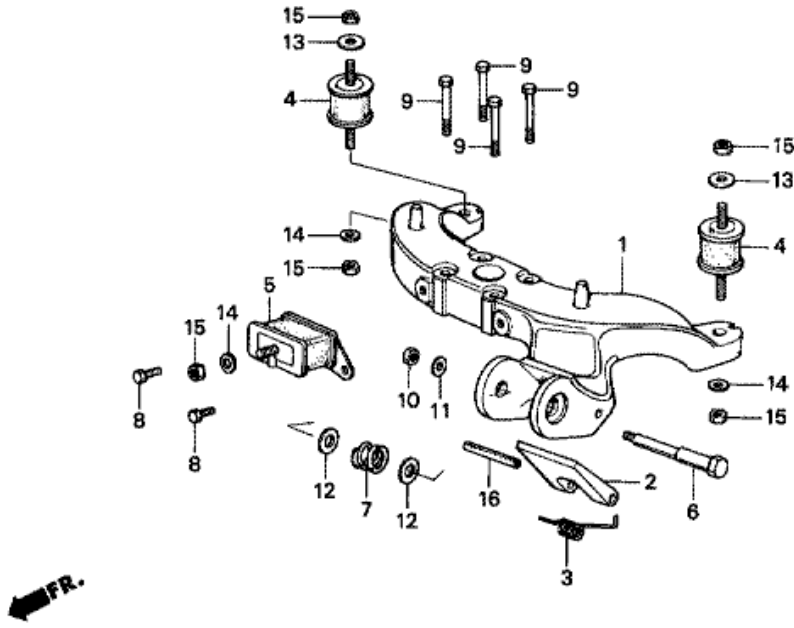

F-9 MOUNT FRAME/UPPER MOUNT RUBBER

ZV83-F0900

Refnr	Parça Numarası	Açıklama	İlk numara	Son numara	Birim Adedi	Tipler
1	50101881841ZB	FRAME, MOUNTING *NH282MU *	1001173		001	SD, LD
2	50111881840ZB	STOPPER, HANDLE *NH282MU *			001	SD, LD
3	50112921300	SPRING, HANDLE			001	SD, LD
4	50130881000	RUBBER, UPPER MOUNTING			002	SD, LD
5	50140881A00	RUBBER, THRUST MOUNTING	1000703		001	SD, LD
6	53171921000	SCREW, HANDLE PIVOT			001	SD, LD
7	53172921003	SPRING, HANDLE PIVOT			001	SD, LD
8	90110881000	BOLT, HEX., 6X14			002	SD, LD
9	90114881000	BOLT, HEX., 6X40			004	SD, LD
10	90306ZV4000	NUT, HEX., 8MM			001	SD, LD
11	90507ZV4000	WASHER, PLAIN, 8MM			001	SD, LD
12	90513921000	WASHER, 10MM			002	SD, LD
13	90514921000	WASHER, 8MM			002	SD, LD
14	90518921000	WASHER, PLAIN, 8MM			003	SD, LD
15	94002084900S	NUT, HEX., 8MM			005	SD, LD
16	9430560503	PIN, SPRING, 6X50			001	SD, LD