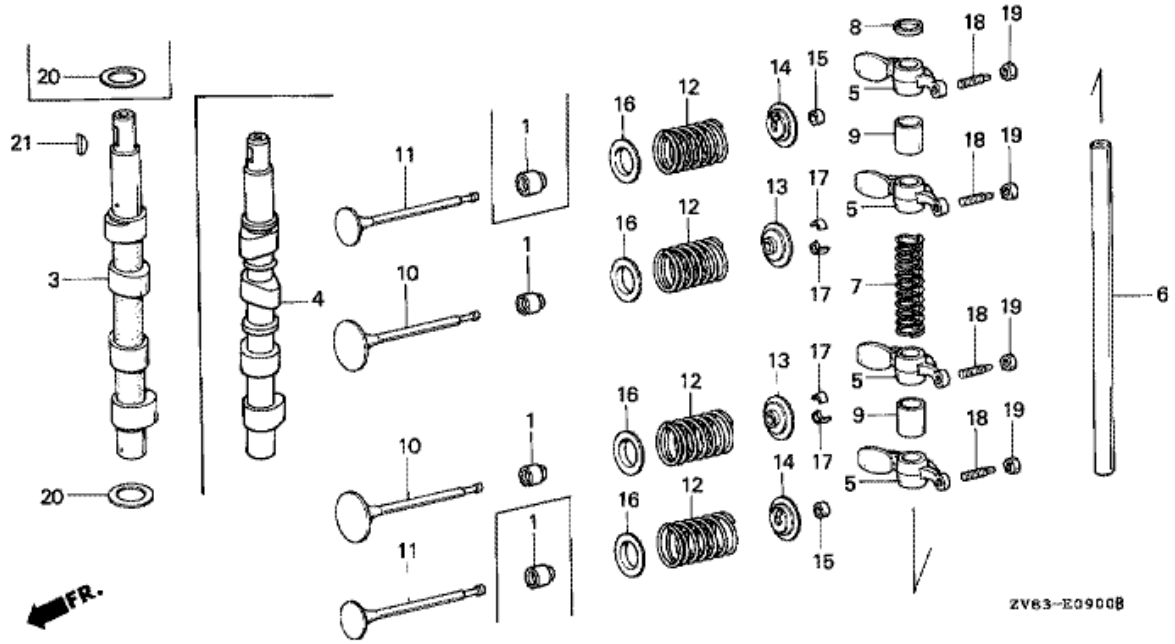

Refnr	Parça Numarası	Açıklama	İlk numara	Son numara	Birim Adedi	Tipler
1	13010881000	RING SET, PISTON (STD.) (2SET)			001	SD, LD
2	13101881000	PISTON			002	SD, LD
3	13111881000	PIN, PISTON			002	SD, LD
4	13200881000	ROD ASSY., CONNECTING			002	SD, LD
5	13311881000	CRANKSHAFT			001	SD, LD
6	13316881000	BEARING, CRANKSHAFT THRUST			002	SD, LD
7	90011881000	BOLT, CONNECTING ROD			004	SD, LD
8	90402921000	WASHER, 6MM			004	SD, LD
9	90452881000	WASHER, LOCK			002	SD, LD
10	91201881003	OIL SEAL A, 30X42X7			001	SD, LD
11	91202881003	OIL SEAL B, 30X42X7			001	SD, LD
12	90741ZV4000	KEY, SPECIAL, 16X15			001	SD, LD
13	9460114000	CLIP, PISTON PIN, 14MM			004	SD, LD
14	90741ZV4000	KEY, SPECIAL, 16X15			001	SD, LD

E-9 CAMSHAFT/VALVE

Refnr	Parça Numarası	Acıklama	İlk numara	Son numara	Birim Adedi	Tipler
1	12209422005	SEAL, VALVE STEM			002	SD, LD
3	14100881840	CAMSHAFT COMP.			001	SD, LD
5	14431881000	ARM, VALVE ROCKER			004	SD, LD
6	14451881000	SHAFT, VALVE ROCKER ARM			001	SD, LD
7	14481881000	SPRING, VALVE ROCKER ARM			001	SD, LD
8	14482881000	COLLAR A, VALVE ROCKER ARM			001	SD, LD
9	14483881000	COLLAR B, VALVE ROCKER ARM			002	SD, LD
10	14711881C40	VALVE, IN.			002	SD, LD
11	14721881000	VALVE, EX.			002	SD, LD
12	14753921010	SPRING, VALVE			004	SD, LD
13	14771881000	RETAINER, VALVE SPRING			002	SD, LD
14	14771935810	RETAINER, VALVE SPRING			002	SD, LD
15	14772881000	ROTATOR, VALVE			002	SD, LD
16	14775921000	SEAT, VALVE SPRING			004	SD, LD
17	14781001004	COTTER, VALVE	1212708		004	SD, LD
18	90012333000	SCREW, TAPPET ADJUSTING			004	SD, LD
19	90206001000	NUT, TAPPET ADJUSTING			004	SD, LD
20	90453235000	WASHER, THRUST, 16MM			001	SD, LD
21	90741921000	KEY, CAM PULLEY, 12X16X3			001	SD, LD