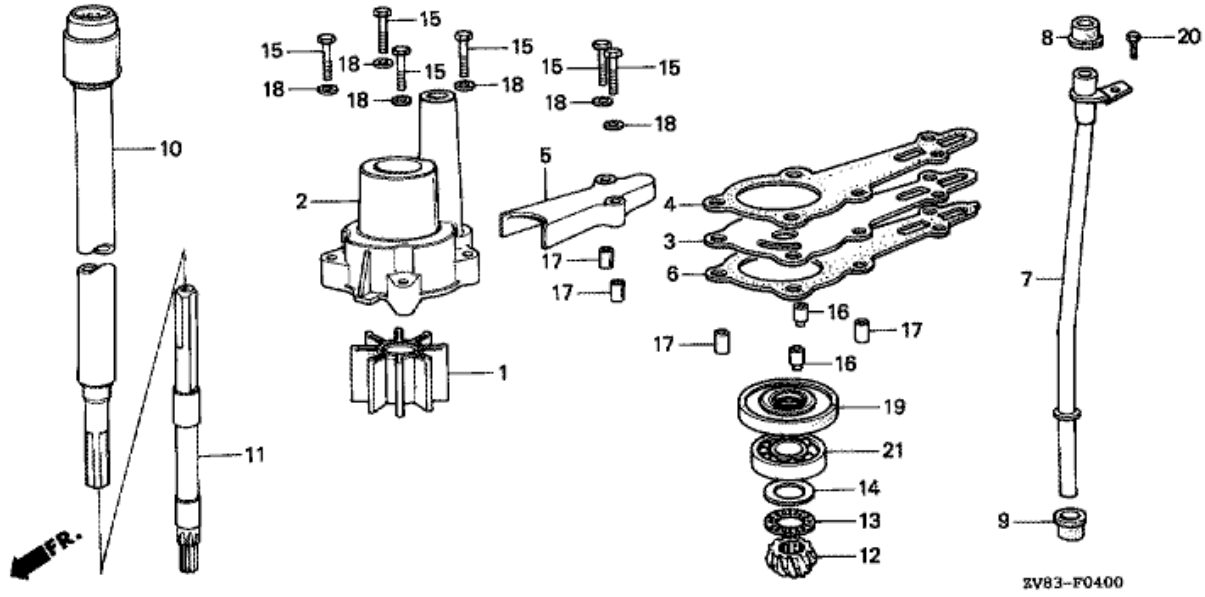

Refnr	Parça Numarası	Açıklama	İlk numara	Son numara	Birim Adedi	Tipler
1	19210881A01	IMPELLER, PUMP			001	SD, LD
1	19210881A02	IMPELLER, PUMP	1400232		001	SD, LD
2	19220881840	HOUSING COMP., IMPELLER			001	SD, LD
3	19231881840	COVER, IMPELLER			001	SD, LD
4	19232881850	GASKET A, IMPELLER			001	SD, LD
5	19233881000	HOLDER, IMPELLER COVER			001	SD, LD
6	19234881850	GASKET B, IMPELLER			001	SD, LD
7	19251881020	TUBE COMP., WATER (S)			001	SD
7	19251881702	TUBE COMP., WATER (L)			001	LD
8	19252881000	RING, WATER TUBE SEAL			001	SD, LD
9	19252921020	RING, SEAL			001	SD, LD
10	41110881841	SHAFT COMP., VERTICAL (S)			001	SD
10	41110881941	SHAFT COMP., VERTICAL (L)			001	LD
11	41121881020	SHAFT, PINION		1400080	001	SD, LD
11	41121881030	SHAFT, PINION	1400317		001	SD, LD
12	41131881000	PINION, BEVEL			001	SD, LD
13	41132935003	BEARING, THRUST, 15MM			001	SD, LD
14	41135935003	WASHER A, THRUST BEARING (2.00MM)			001	SD, LD
14	41136935003	WASHER B, THRUST BEARING (2.05MM)			001	SD, LD
14	41137935003	WASHER C, THRUST BEARING (2.10MM)			001	SD, LD
15	90108881000	BOLT, HEX., 6X28			006	SD, LD
16	90111881840	COLLAR B, DISTANCE			002	SD, LD
17	90112881840	COLLAR A, DISTANCE			004	SD, LD
18	90504921010	WASHER, PLAIN, 6MM			006	SD, LD
19	91252935004	WATER SEAL, 15MM (NOK)			001	SD, LD
20	92101060124J	BOLT, HEX., 6X12			001	SD, LD
21	961006302000	BEARING, RADIAL BALL, 6302			001	SD, LD