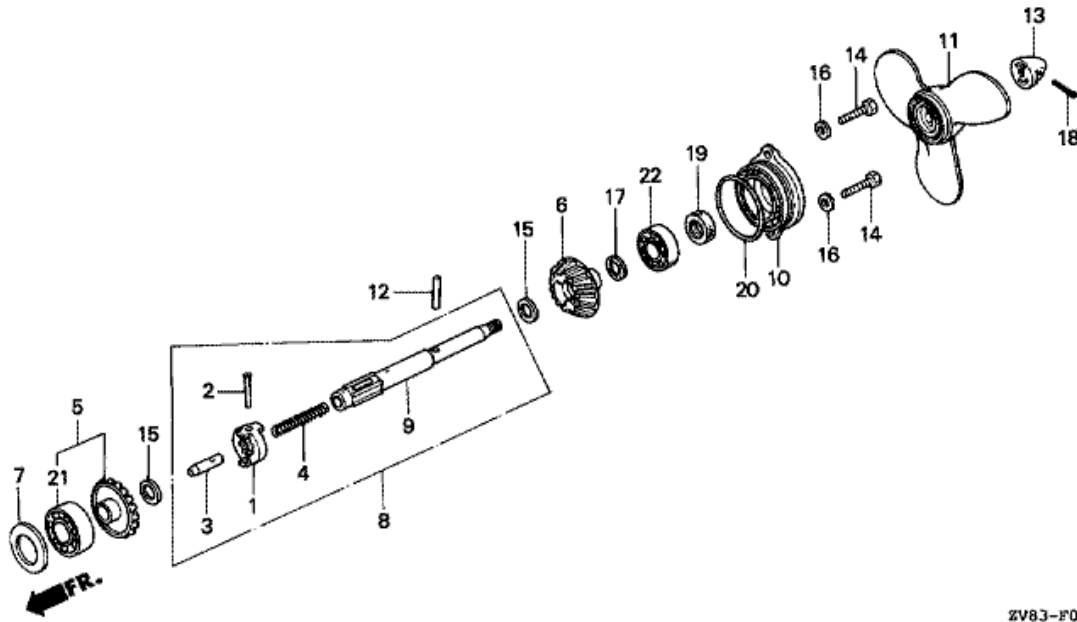

ZV83-F0500

Refnr	Parça Numarası	Açıklama	İlk numara	Son numara	Birim Adedi	Tipler
1	24101935300	SHIFTER, CLUTCH			001	SD, LD
2	24102935300	PIN, SHIFTER, 4X35			001	SD, LD
3	24122921300	SLIDER, SHIFT			001	SD, LD
4	24123921300	SPRING, SHIFT			001	SD, LD
5	41140881000	GEAR COMP., FR. BEVEL			001	SD, LD
6	41150881000	GEAR COMP., RR. BEVEL			001	SD, LD
7	41157921000	SHIM A, GEAR (0.10MM)			001	SD, LD
7	41158921000	SHIM B, GEAR (0.15MM)			001	SD, LD
8	41160881000	SHAFT COMP., PROPELLER			001	SD, LD
9	41161881300	SHAFT, PROPELLER			001	SD, LD
10	41201881842ZB	HOLDER, PROPELLER SHAFT *NH282MU *			001	SD, LD
11	58130881840ZB	PROPELLER COMP., THREE BLADES *NH283 *			001	SD, LD
12	58131881000	PIN, SHEAR			001	SD, LD
13	58141881010	CAP, PROPELLER			001	SD, LD
14	90124ZV4000	BOLT, HEX., 6X20			002	SD, LD
15	90503921020	WASHER, 17MM			002	SD, LD
16	90506ZV4000	WASHER, PLAIN, 6MM			002	SD, LD
17	90533921000	WASHER C, GEAR (2.10MM)			001	SD, LD
17	90534921000	WASHER D, GEAR (2.15MM)			001	SD, LD
18	90757921000	PIN, SPLIT, 3MM			001	SD, LD
19	91251935004	SEAL, WATER, 17MM (NOK)			001	SD, LD
20	91351881000	O-RING, 66MM			001	SD, LD
21	961006005000	BEARING, RADIAL BALL, 6005			001	SD, LD
22	961006203000	BEARING, RADIAL BALL, 6203			001	SD, LD