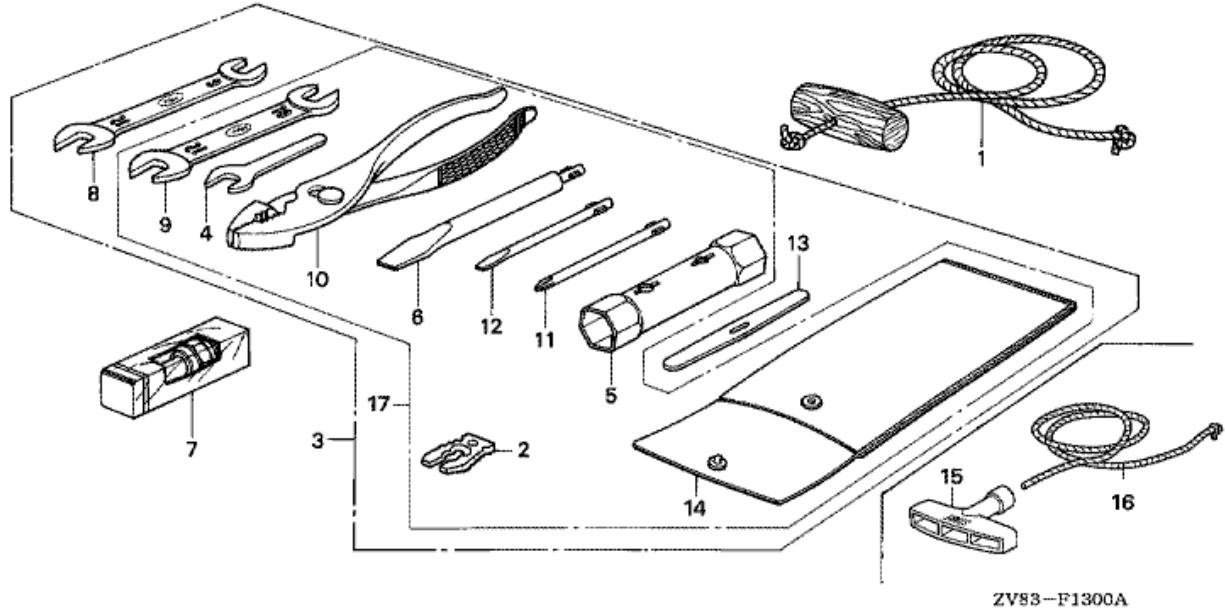

F-13 TOOL/STARTER ROPE

Refnr	Parça Numarası	Acıklama	İlk numara	Son numara	Birim Adedi	Tipler
1	28470816000	ROPE, STARTER		2004545	001	SD, LD
2	36187ZV4651	CLIP, EMERGENCY LOCK			001	SD, LD
3	89000881C00	TOOL KIT (###)		2004545	001	SD, LD
4	89203836000	SPANNER, 8MM			001	SD, LD
5	89211881000	WRENCH, BOX (P18X19)		2004545	001	SD, LD
6	89301921000	DRIVER, CHECK BOLT		2000023	001	SD, LD
6	89301921010	DRIVER, CHECK BOLT	2000024		001	SD, LD
7	9806655716	PLUG, SPARK (DR-5HS) (NGK)			001	SD, LD
8	9900109120	SPANNER, 9X12		2004545	001	SD, LD
9	9900110120	SPANNER, 10X12			001	SD, LD
10	89210GBJJ10	PLIERS, 135 (KOWA)		2004006	001	SD, LD
11	9900310000	DRIVER 1, PLUS SCREW (NO.2)			001	SD, LD
12	9900330000	DRIVER 3, MINUS SCREW (NO.2)			001	SD, LD
13	9900340000	LEVER		2004006	001	SD, LD
14	9900802000	BAG, TOOL, 200MM		2004545	001	SD, LD