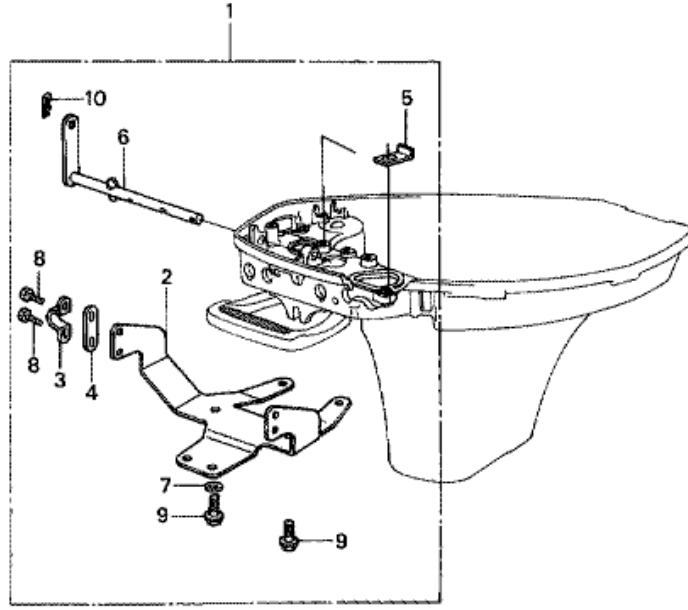

FOP-1 REMOTE CONTROL

ZV83-Y0100

Refnr	Parça Numarası	Açıklama	İlk numara	Son numara	Birim Adedi	Tipler
1	06170881812	CONTROL KIT, REMOTE			(1)	SD, LD
2	17851881812	BRACKET, STEERING			(1)	SD, LD
3	17855ZV1810	CLAMP, CABLE			(2)	SD, LD
4	17856ZV1810	SHIM, CABLE CLAMP			(2)	SD, LD
5	17941881811	STOPPER, THROTTLE ARM			(1)	SD, LD
6	24701881812	LEVER, SHIFT			(1)	SD, LD
7	90504921010	WASHER, PLAIN, 6MM			(1)	SD, LD
8	92000050104J	BOLT, HEX., 5X10			(4)	SD, LD
9	92000060124J	BOLT, HEX., 6X12			(2)	SD, LD
10	9425106000	PIN, LOCK, 6MM			(4)	SD, LD