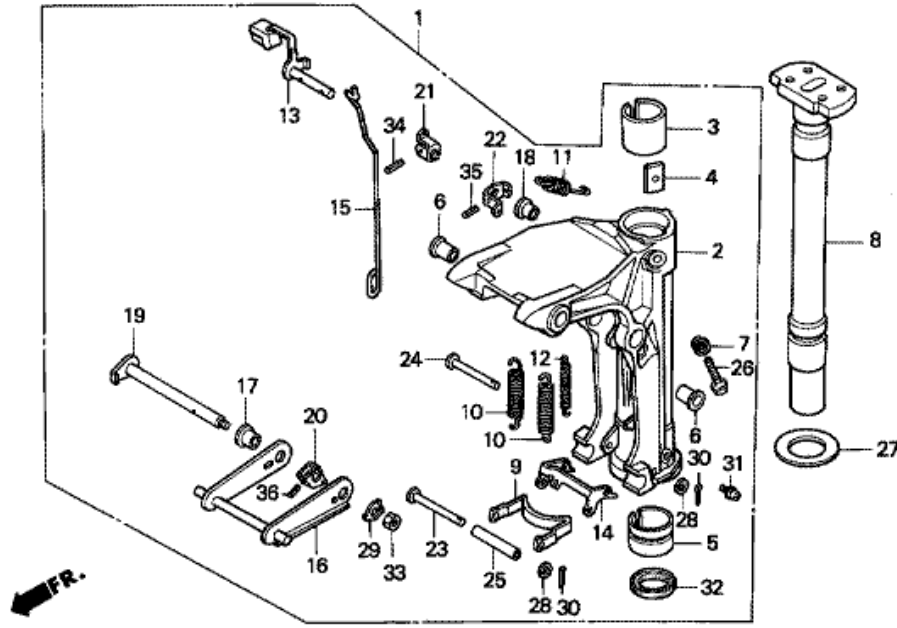

F-11 SWIVEL CASE/SWIVEL SHAFT (BF6B/BX/D6,BF8AX/B/BX)

ZV83-F1100

Refnr	Parça Numarası	Açıklama	İlk numara	Son numara	Birim Adedi	Tipler
1	50200881842ZB	CASE ASSY., SWIVEL *NH282MU *	1000403		001	SD, LD
1	50200881843ZB	CASE ASSY., SWIVEL *NH282MU *	1401580		001	SD, LD
2	50201881842ZB	CASE, SWIVEL *NH282MU *	1000403		001	SD, LD
3	50211881010	LINER, SWIVEL CASE	1000703		001	SD, LD
4	50212881000	BLOCK, FRICTION			001	SD, LD
5	50213881000	BUSH, SWIVEL SHAFT			001	SD, LD
6	50214ZV4003	BUSH, SWIVEL CASE			002	SD, LD
7	50233881000	SPRING, FRICTION ADJUSTING			001	SD, LD
8	50417881840ZB	SHAFT, SWIVEL *NH282MU *			001	SD, LD
9	50512ZV4000	HOOK, REVERSE LOCK			001	SD, LD
10	50514ZV4000	SPRING, REVERSE LOCK			002	SD, LD
11	50515ZV4300	SPRING, TILT LEVER			001	SD, LD
12	50516ZV4300	SPRING, TILT LINK			001	SD, LD
13	50517ZV4000	LEVER, TILT		1401579	001	SD, LD
13	50517ZV4010	LEVER, TILT	1401580		001	SD, LD
14	50518ZV4000	ARM, REVERSE LOCK			001	SD, LD
15	50519ZV4300	ROD, RELEASE SWIVEL CASE			001	SD, LD
16	50520ZV4000	ARM COMP., TILT			001	SD, LD
17	50521ZV1000	BUSH, TILT LEVER			002	SD, LD
18	50522ZV4000	BUSH, TILT LEVER			002	SD, LD
19	50525ZV4010	SHAFT COMP., TILT			001	SD, LD
20	50526ZV4000	BRACKET, TILT SHAFT			001	SD, LD
21	50527ZV4000	BRACKET, RELEASE ROD		2000217	001	SD, LD
21	50527ZV4010	BRACKET, RELEASE ROD	1400081		001	SD, LD
22	50528ZV4010	BRACKET, TILT LEVER			001	SD, LD
23	50531ZV4000	SHAFT, REVERSE LOCK (A)			001	SD, LD
24	50532ZV4000	SHAFT, REVERSE LOCK (B)			001	SD, LD
25	50533ZV4000	COLLAR, REVERSE LOCK			001	SD, LD
26	90109ZV4000	BOLT, SPECIAL, 8X20			001	SD, LD
27	90454881000	WASHER, THRUST			001	SD, LD
28	90504921010	WASHER, PLAIN, 6MM			002	SD, LD
29	90505ZV4000	WASHER, LOCK			001	SD, LD
30	90756881000	PIN, SPLIT			002	SD, LD
31	90901ZV4000	NIPPLE, GREASE			001	SD, LD
32	91256881004	OIL SEAL, 32X37X7 (NOK)			001	SD, LD
33	94002064900S	NUT, HEX., 6MM			001	SD, LD
34	90751ZV4C20	PIN, SPRING, 3.0X22			001	SD, LD