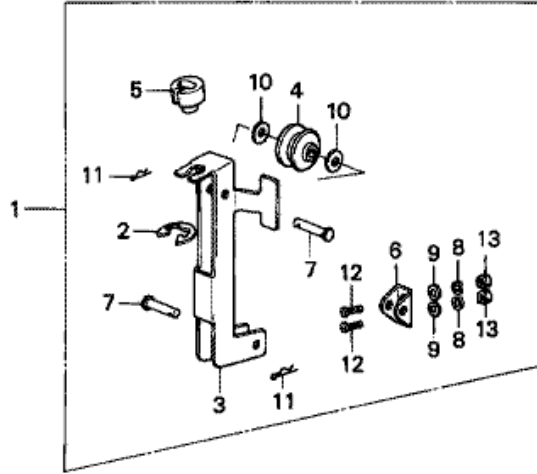

FOP-2 VERTICAL STARTER

FR.

ZV83-Y0200

Refnr	Parça Numarası	Açıklama	İlk numara	Son numara	Birim Adedi	Tipler
1	06280881810	STARTER KIT, VERTICAL			(1)	SD, LD
2	28457921000	E-RING			(1)	SD, LD
3	28480881810	STAY, VERTICAL STARTER			(1)	SD, LD
4	28481881810	IDLER, VERTICAL STARTER			(1)	SD, LD
5	28482881810	GUIDE, ROPE			(1)	SD, LD
6	28483881810	BRACKET, VERTICAL STARTER			(1)	SD, LD
7	28484881810	PIN, VERTICAL STARTER			(2)	SD, LD
8	90407920000	WASHER, SPRING, 6MM			(2)	SD, LD
9	90504921010	WASHER, PLAIN, 6MM			(2)	SD, LD
10	90513921000	WASHER, 10MM			(2)	SD, LD
11	91402881000	PIN, LOCK, 10MM			(2)	SD, LD
12	93500060124J	SCREW, PAN, 6X12			(2)	SD, LD
13	94001064900S	NUT, HEX., 6MM			(2)	SD, LD