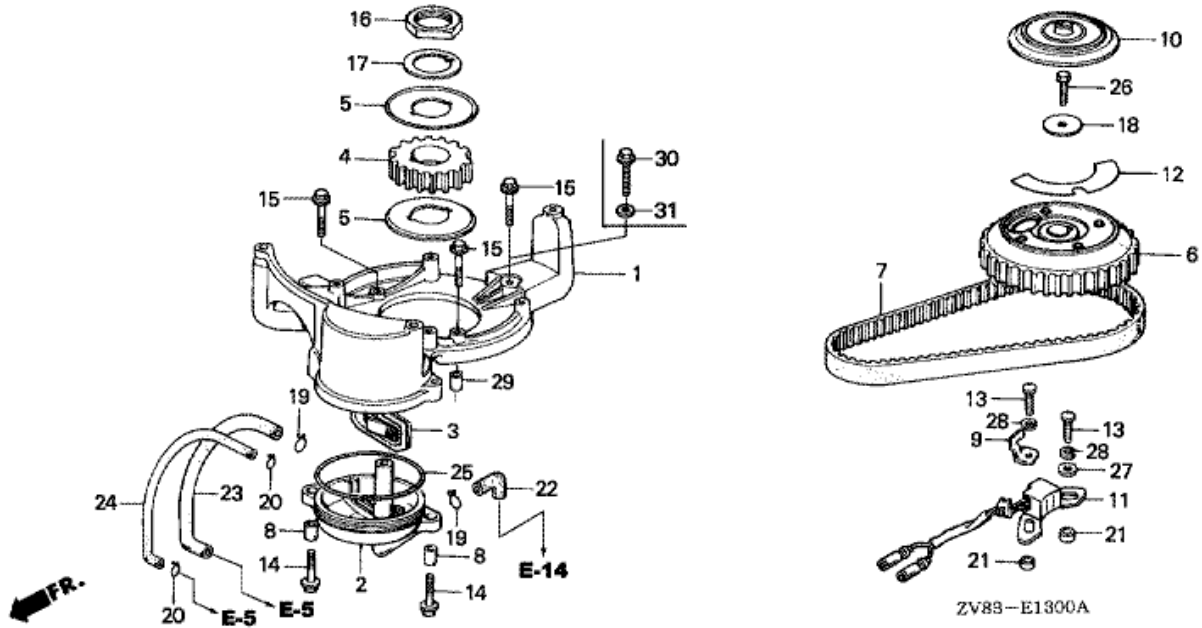

E-13 TIMING BELT (BF6B/BX/D6,BF8AX/B/BX)

Refnr	Parça Numarası	Açıklama	İlk numara	Son numara	Birim Adedi	Tipler
1	11301881020ZA	CASE, STARTER *NH8 *			001	SD, LD
2	12311881000	COVER, BREATHER			001	SD, LD
3	12370881000	BODY COMP., VALVE			001	SD, LD
4	14311881000	PULLEY, TIMING			001	SD, LD
5	14312881000	FLANGE, TIMING PULLEY			002	SD, LD
6	14320882600	PULLEY COMP., CAMSHAFT			001	SD, LD
7	14400921024	BELT, TIMING			001	SD, LD
8	15623881000	COLLAR A, DISTANCE			002	SD, LD
9	30207882600	PLATE, CORD CLAMP			001	SD, LD
10	30210881000	COVER, POINT			001	SD, LD
11	30310881A01	COIL ASSY., PULSER	1212182		001	SD, LD
13	93500050140B	SCREW, PAN, 5X14			002	SD, LD
14	90121881000	BOLT, FLANGE, 6X22			002	SD, LD
15	90123881000	BOLT, FLANGE, 6X28			003	SD, LD
16	90202881000	NUT, LOCK, 24MM			001	SD, LD
17	90451881000	WASHER, LOCK, 24MM			001	SD, LD
18	90563706000	WASHER, WHEEL, 6MM			001	SD, LD
19	90604881000	CLIP, TUBE (B12)			002	SD, LD
20	90605921000	CLIP B7, TUBE			002	SD, LD
21	90705882600	DOWEL PIN, 7X4.5			002	SD, LD
22	90803881C40	TUBE B, BREATHER			001	SD, LD
23	90804881010	TUBE C, BREATHER			001	SD, LD
24	90805881000	TUBE, OIL RETURN			001	SD, LD
25	91311881003	O-RING, 62X2.5			001	SD, LD
26	92101060220B	BOLT, HEX., 6X22			001	SD, LD
27	9410105200	WASHER, PLAIN, 5MM			001	SD, LD
28	9411105800	WASHER, SPRING, 5MM			002	SD, LD
29	9430108100	DOWEL PIN, 8X10			002	SD, LD