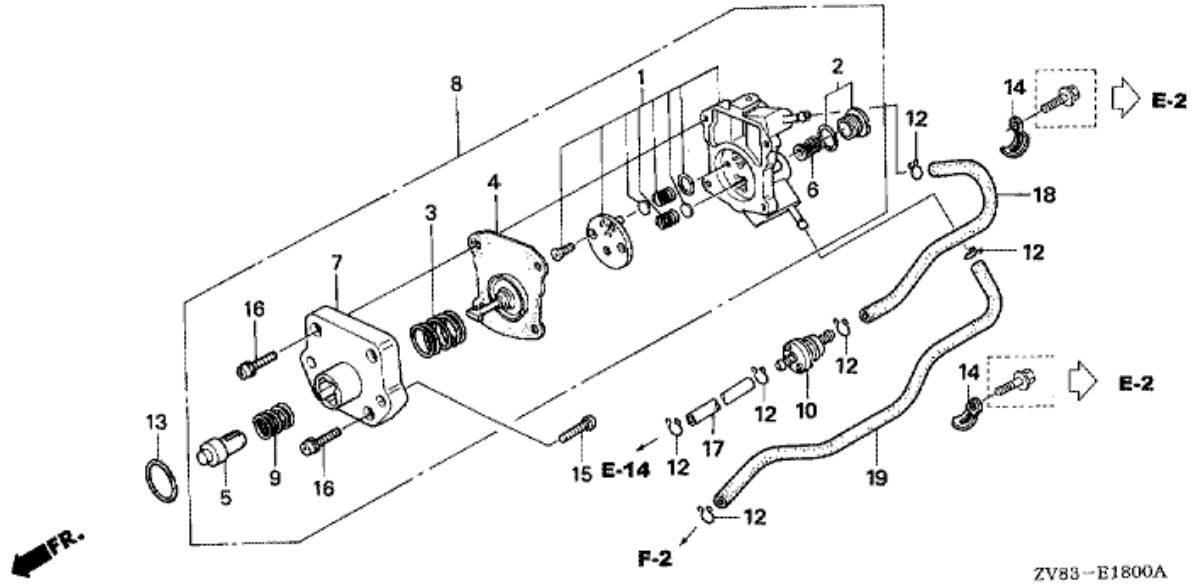

Refnr	Parça Numarası	Açıklama	İlk numara	Son numara	Birim Adedi	Tipler
1	16015935024	BODY SET, PUMP			001	SD, LD
2	16016935004	BOLT SET, HOLDING			001	SD, LD
3	16050935024	SPRING, DIAPHRAGM			001	SD, LD
4	16181935024	DIAPHRAGM			001	SD, LD
5	16182935014	ROD, PUSH			001	SD, LD
6	16194935004	SCREEN, FUEL STRAINER			001	SD, LD
7	16195935014	BODY, LOWER			001	SD, LD
8	16700935024	PUMP ASSY., FUEL			001	SD, LD
9	16707882601	SPRING, PUSH ROD			001	SD, LD
10	16910GB2005	STRAINER COMP., FUEL			001	SD, LD
12	90602921000	CLIP, TUBE (B8)			006	SD, LD
13	91306921000	O-RING, 20.8X2.4			001	SD, LD
14	91403881000	CLIP B, CORD			002	SD, LD
15	93500060200B	SCREW, PAN, 6X20			002	SD, LD
16	938920401608	SCREW-WASHER, 4X16			004	SD, LD
17	950014508040	TUBE, FUEL, 4.5X80 (95001-4500 (95001-45001-60M)			001	SD, LD
18	950014522040	TUBE, FUEL, 4.5X220 (95001-45001-60M)			001	SD, LD
19	950014540040	TUBE, FUEL, 4.5X400 (95001-45001-60M)			001	SD, LD