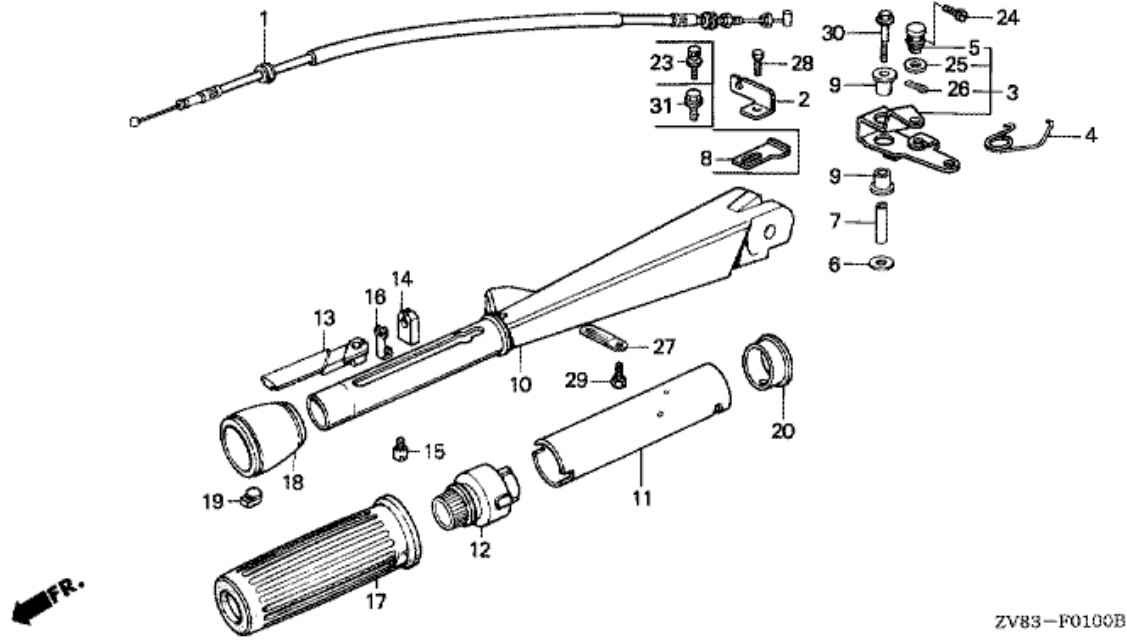

F-1 STEERING HANDLE (BF6B/BX/D6,BF8AX/B/BX)

Refnr	Parça Numarası	Açıklama	İlk numara	Son numara	Birim Adedi	Tipler
1	17910881000	CABLE COMP., THROTTLE			001	SD, LD
2	17921881000	HOLDER, CABLE			001	SD, LD
3	17930881315	ARM COMP., THROTTLE		2002009	001	SD, LD
4	17932881000	SPRING, THROTTLE ARM			001	SD, LD
5	17933881310	HOLDER, STARTER ROD			001	SD, LD
6	17936921000	WASHER, PIVOT			001	SD, LD
7	17937881000	COLLAR, PIVOT			001	SD, LD
9	24621921010	BUSH, SHAFT			002	SD, LD
10	53101881A00ZC	HANDLE, STEERING *NH282MU *			001	SD, LD
11	53141881A00	PIPE, GRIP			001	SD, LD
12	53160921010	NUT COMP., GRIP FRICTION			001	SD, LD
13	53161250000	HINGE, THROTTLE WIRE			001	SD, LD
14	53162881010	HOLDER, THROTTLE CABLE			001	SD, LD
15	53163921000	STOPPER, GRIP PIPE			001	SD, LD
16	53164921000	STOPPER, CABLE			001	SD, LD
17	53165881010	RUBBER, GRIP			001	SD, LD
18	53166881A00	COVER, GRIP PIPE			001	SD, LD
19	53167881000	GROMMET, HANDLE COVER			001	SD, LD
20	53168921000	GUIDE B, GRIP PIPE			001	SD, LD
24	90107881000	BOLT, SLOTTED, 4X6			001	SD, LD
25	90504921010	WASHER, PLAIN, 6MM			001	SD, LD
26	90756881000	PIN, SPLIT		2002009	001	SD, LD
27	91403881000	CLIP B, CORD			001	SD, LD
28	92101060120B	BOLT, HEX., 6X12			001	SD, LD
29	92101060124J	BOLT, HEX., 6X12			001	SD, LD
30	957010603502	BOLT, FLANGE, 6X35		2000337	001	SD, LD