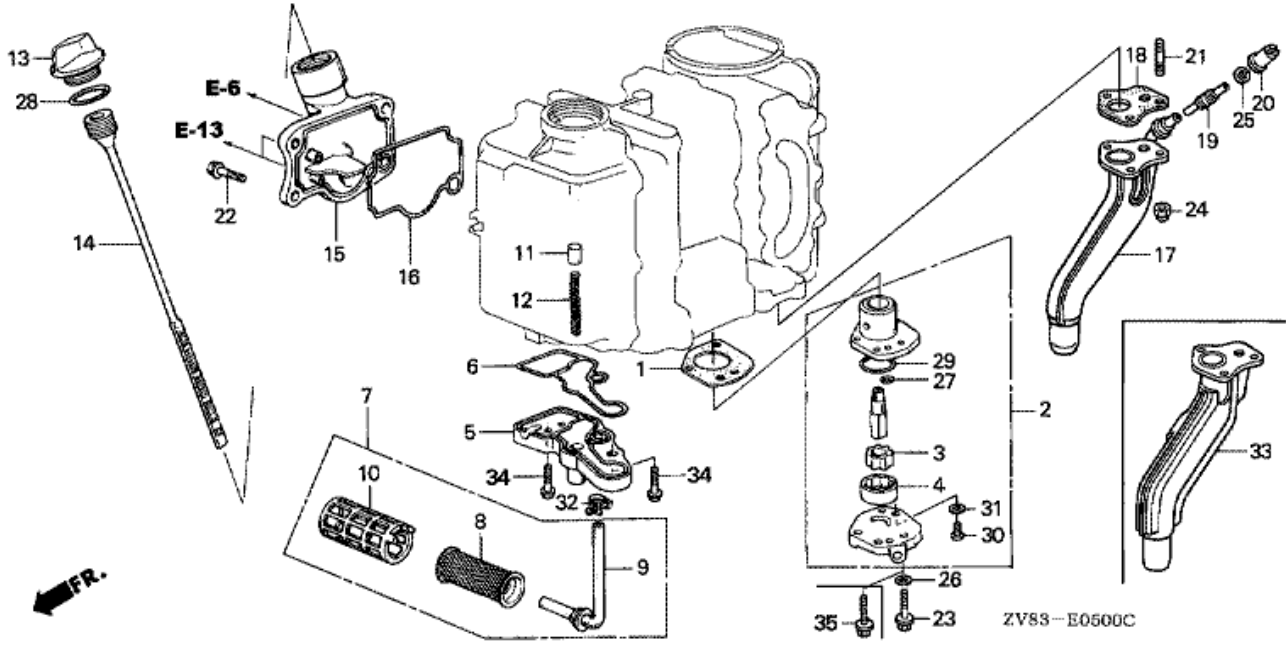

Refnr	Parça Numarası	Açıklama	İlk numara	Son numara	Birim Adedi	Tipler
1	15112881000	PACKING, PUMP BODY			001	SD, LD
2	15200881003	PUMP ASSY., OIL		1002442	001	SD, LD
3	15331881000	ROTOR, OIL PUMP INNER			001	SD, LD
4	15332881000	ROTOR, OIL PUMP OUTER			001	SD, LD
5	15410881000	FLANGE COMP., OIL FILTER			001	SD, LD
6	15412881000	PACKING, OIL FILTER			001	SD, LD
7	15420881010	FILTER ASSY., OIL			001	SD, LD
8	15421881000	FILTER COMP., OIL			001	SD, LD
9	15422881010	TUBE, OIL			001	SD, LD
10	15423881000	HOLDER, OIL FILTER			001	SD, LD
11	15473881000	VALVE, CHECK			001	SD, LD
12	15474881000	SPRING, CHECK VALVE			001	SD, LD
13	15611921000	CAP, OIL (YELLOW)			001	SD, LD
14	15612921000	GAUGE, OIL LEVEL			001	SD, LD
15	15620881000	BODY COMP., OIL FILTER			001	SD, LD
16	15622881000	PACKING, OIL FILLER BODY			001	SD, LD
18	18211881850	PACKING, EX. PIPE			001	SD, LD
21	90009881741	BOLT, STUD, 6X22			003	SD, LD
22	90121881000	BOLT, FLANGE, 6X22			004	SD, LD
23	90123881000	BOLT, FLANGE, 6X28			003	SD, LD
24	90202ZV0000	NUT, CAP, 6MM			003	SD, LD
26	90478700000	WASHER A, 6MM			003	SD, LD
27	91301027000	O-RING, 6.8X1.9			001	SD, LD
28	91301805000	O-RING, 26X2.7			001	SD, LD
29	91315935003	O-RING, 25X1.0			001	SD, LD
30	93500050101A	SCREW, PAN, 5X10			002	SD, LD
31	9410105000	WASHER, PLAIN, 5MM			002	SD, LD
32	950024105008	CLAMP, TUBE (D10.5)			001	SD, LD
33	18201881741	PIPE, EX.			001	SD, LD
34	90121881000	BOLT, FLANGE, 6X22			002	SD, LD