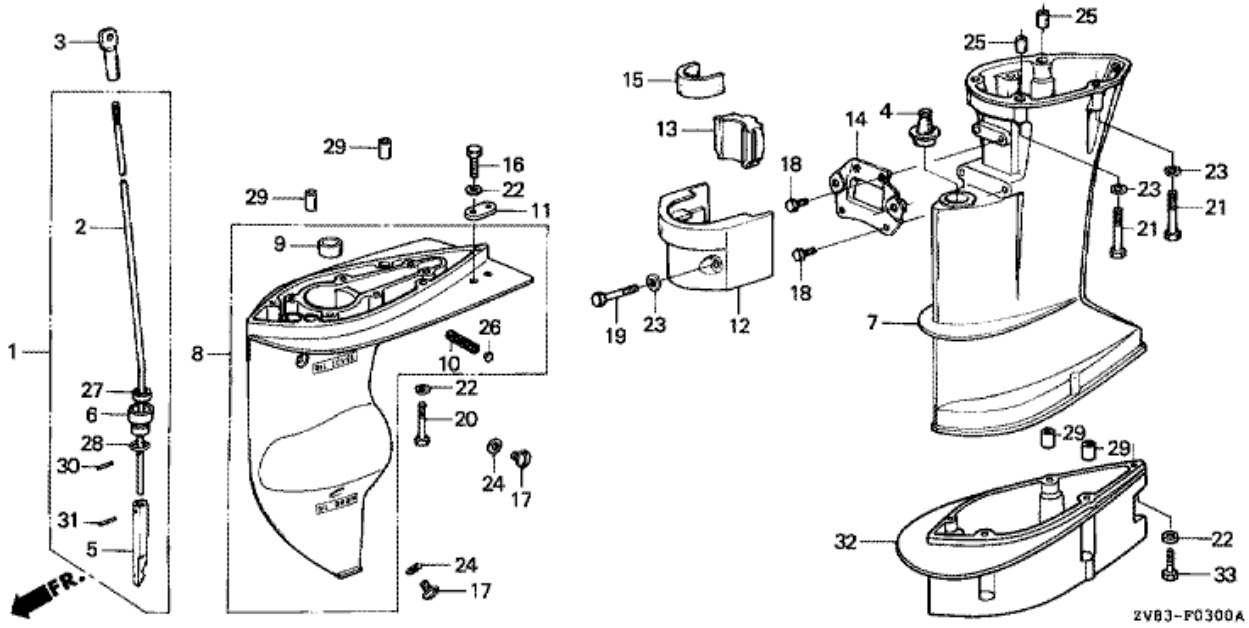

ZV83-F0300A

Refnr	Parça Numarası	Açıklama	İlk numara	Son numara	Birim Adedi	Tipler
1	24310881010	ROD COMP., GEARSHIFT (S)			001	SD
1	24310881701	ROD COMP., GEARSHIFT (L)			001	LD
2	24311881300	ROD, GEARSHIFT (S)			001	SD
2	24311881700	ROD, GEARSHIFT (L)			001	LD
3	24312881000	JOINT, GEARSHIFT ROD			001	SD, LD
4	24313921003	GROMMET, ROD (ARAI)			001	SD, LD
5	24341ZV4300	ROD, PUSH			001	SD, LD
6	24343881300	HOLDER, SEAL			001	SD, LD
7	40201881842ZB	CASE, EXTENSION (S) *NH282MU *			001	SD
7	40201881942ZB	CASE, EXTENSION (L/UL) *NH282MU *			001	LD
8	41100881A00ZB	CASE COMP., GEAR *NH282MU *			001	SD, LD
9	41103935003	BEARING, NEEDLE, 15X21X16			001	SD, LD
10	41104921320	SCREEN, WATER			001	SD, LD
11	41106ZV4650	METAL, ANODE			001	SD, LD
12	50121881842ZB	HOUSING, LOWER MOUNTING *NH282MU *			001	SD, LD
13	50151881000	RUBBER A, LOWER MOUNTING			001	SD, LD
14	50152881000	PLATE COMP., LOWER MOUNTING			001	SD, LD
15	50153881000	RUBBER B, LOWER MOUNTING			001	SD, LD
16	90101ZV1000	BOLT, HEX., 6X18			002	SD, LD
17	90105ZV4650	BOLT, OIL CHECK, 8X8			002	SD, LD
18	90105881000	BOLT, HEX., 6X12			004	SD, LD
19	90116881000	BOLT, HEX., 8X40			002	SD, LD
20	90120ZV4000	BOLT, HEX., 6X40			005	SD, LD
21	90123ZV4000	BOLT, HEX., 8X50			004	SD, LD
22	90506ZV4000	WASHER, PLAIN, 6MM			007	SD, LD
23	90507ZV4000	WASHER, PLAIN, 8MM			006	SD, LD
24	90507921000	WASHER, NYLON, 8MM			002	SD, LD
25	90703HC4000	DOWEL PIN, 10X14			002	SD, LD
26	90855921300	PLUG, SEALING, 10MM			001	SD, LD
27	91253921003	WATER SEAL, 6MM			001	SD, LD
28	91303377000	O-RING, 13.8X2.5			001	SD, LD
29	9430108100	DOWEL PIN, 8X10			002	SD, LD
30	9430525122	PIN, SPRING, 2.5X12			001	SD, LD
31	9622025118	ROLLER, 2.5X11.8			001	SD, LD