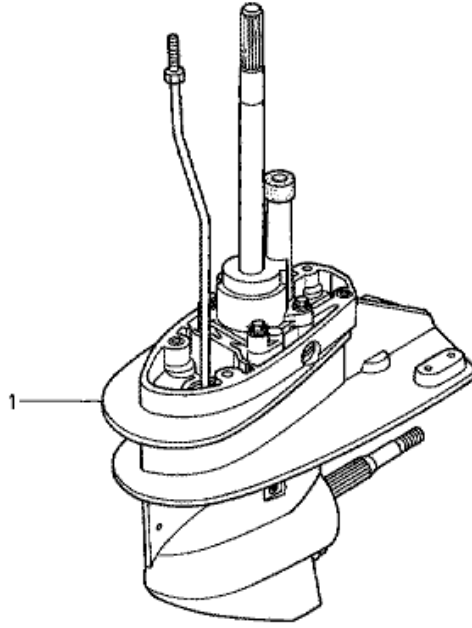

F-3-10 GEAR CASE ASSY

ZV83-F0310

Refnr	Parça Numarası	Açıklama	İlk numara	Son numara	Birim Adedi	Tipler
1	41005881000ZA	CASE ASSY., GEAR (S-TYPE) *NH282MU *			001	SD
1	41005881700ZA	CASE ASSY., GEAR (L-TYPE) *NH282MU *			001	LD