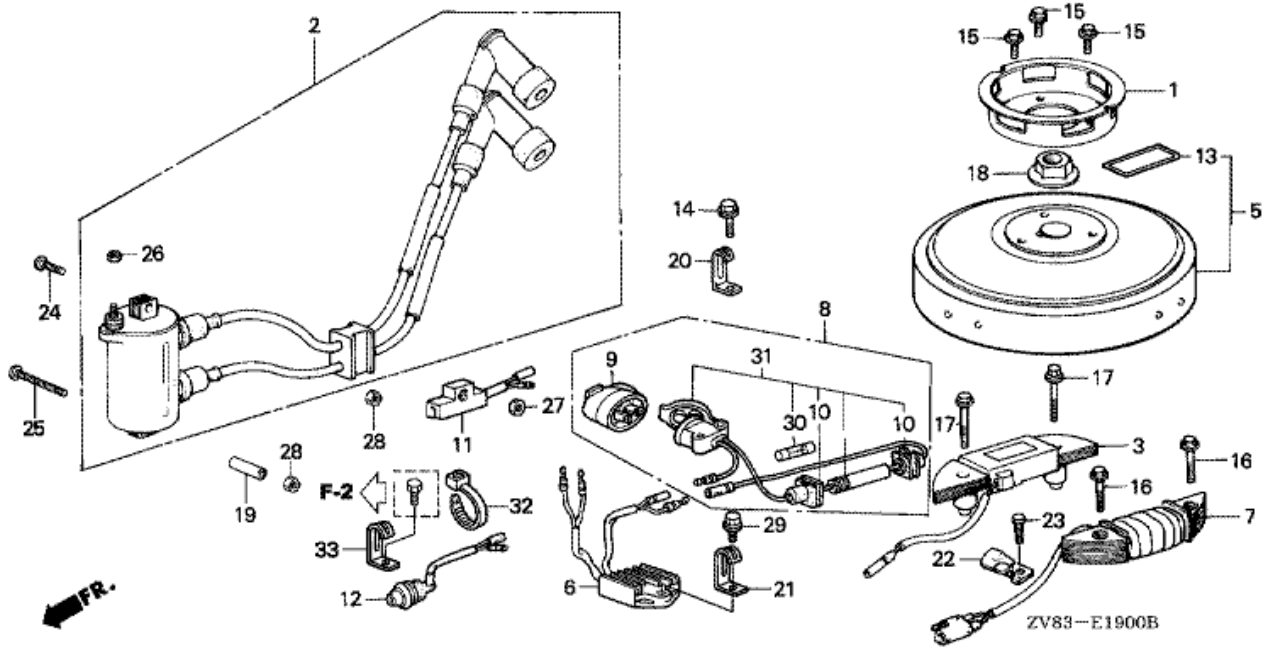

Refnr	Parça Numarası	Acıklama	İlk numara	Son numara	Birim Adedi	Tipler
1	28571881000	PULLEY, STARTER	1216489		001	SD, LD
2	30500881732	COIL ASSY., C.D.I. IGNITION			001	SD, LD
3	30540881732	COIL ASSY., EXCITER			001	SD, LD
5	31100881010ZC	FLYWHEEL COMP. *TBLACK *	1216489		001	SD, LD
7	31630881A01	COIL ASSY., CHARGE (DC12V/55W)			001	SD, LD
15	90016920000	BOLT, FLANGE, 6X12			003	SD, LD
16	90123881000	BOLT, FLANGE, 6X28			002	SD, LD
17	90124881000	BOLT, FLANGE, 6X35			002	SD, LD
18	90201881000	NUT, SPECIAL, 14MM			001	SD, LD
19	90742881000	COLLAR, DISTANCE			001	SD, LD
22	91404881000	CLIP, WIRE			001	SD, LD
23	93500060120B	SCREW, PAN, 6X12			001	SD, LD
24	93500060280B	SCREW, PAN, 6X28			001	SD, LD
25	93500060500B	SCREW, PAN, 6X50			001	SD, LD
26	94001053300S	NUT, HEX., 5MM			001	SD, LD
28	94001060200S	NUT, HEX., 6MM			002	SD, LD
33	914012V4000	CLIP, TUBE			001	SD, LD