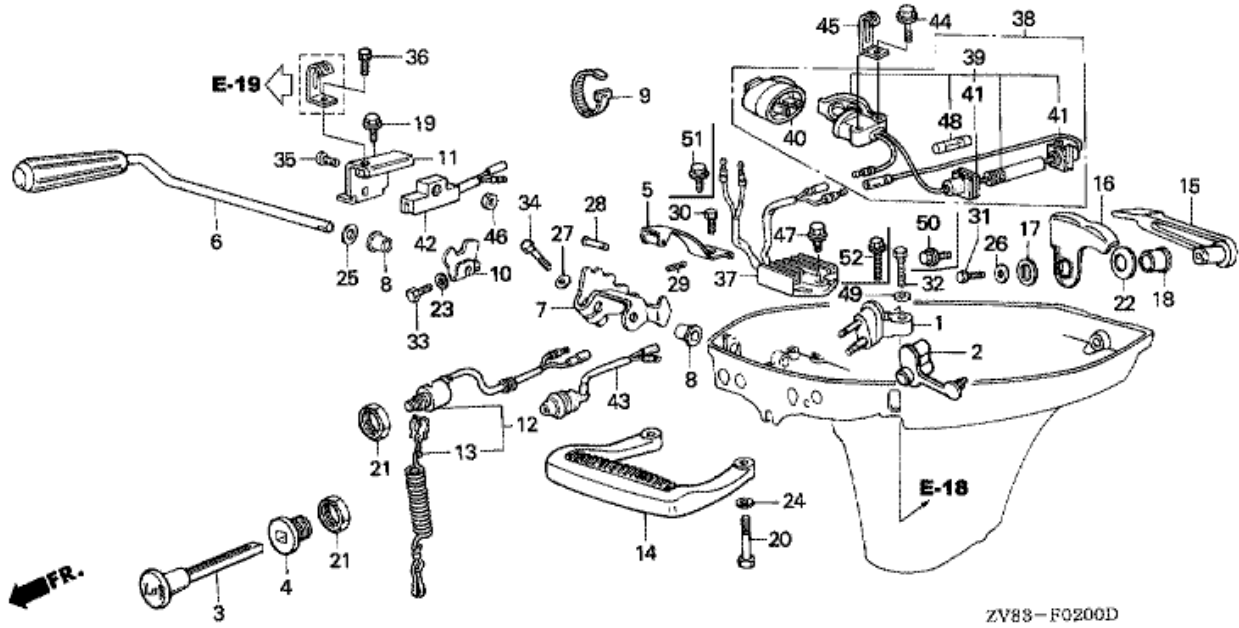

F-2 SHIFT SHAFT/CARRYING HANDLE

Refnr	Parça Numarası	Açıklama	İlk numara	Son numara	Birim Adedi	Tipler
1	17710881840ZB	CONNECTOR, FUEL *NH282MU *			001	SD, LD
2	17711881000	CAP, FUEL JOINT			001	SD, LD
3	17951921030	KNOB, CHOKE			001	SD, LD
4	17953921010	GUIDE, CHOKE KNOB			001	SD, LD
5	24210921000	SPRING, CLICK			001	SD, LD
6	24610881010	SHAFT COMP., SHIFT			001	SD, LD
7	24612881030	ARM, GEARSHIFT			001	SD, LD
8	24621921010	BUSH, SHAFT			002	SD, LD
9	32901952770	TIE, CABLE (2.4X92) (NATURAL)			001	SD, LD
10	35110881000	PLATE, SWITCH SHIELD			001	SD, LD
11	35120881000	PLATE COMP., SWITCH SETTING			001	SD, LD
12	36180881A02	SWITCH ASSY., EMERGENCY STOP		1002442	001	SD, LD
13	36182ZV4650	CORD COMP., EMERGENCY		1002442	001	SD, LD
14	50281881841ZB	HANDLE, CARRYING *NH282MU *			001	SD, LD
15	63201881841ZB	LEVER, COVER LOCK *NH282MU *			001	SD, LD
16	63202881000	HOOK, COVER LOCK			001	SD, LD
17	63203935000	WASHER, COVER LOCK			001	SD, LD
18	63205920000	BUSH, COVER LOCK			001	SD, LD
19	90016920000	BOLT, FLANGE, 6X12			001	SD, LD
20	90115881000	BOLT, HEX., 8X32			002	SD, LD
21	90302921000	NUT, HEX., 16MM			002	SD, LD
22	90455881000	SPRING, LEVER			001	SD, LD
23	90504921010	WASHER, PLAIN, 6MM			001	SD, LD
24	90507ZV4000	WASHER, PLAIN, 8MM			002	SD, LD
25	90511921000	WASHER, PLAIN, 10MM			001	SD, LD
26	90512921010	WASHER, 6MM			001	SD, LD
27	90518921000	WASHER, PLAIN, 8MM			001	SD, LD
28	90754921010	PIN, 5X17			001	SD, LD
29	90756921000	PIN, SPLIT, 1.6MM			001	SD, LD
30	92101060120B	BOLT, HEX., 6X12		2000337	001	SD, LD
31	92101060160B	BOLT, HEX., 6X16		2000337	001	SD, LD
32	92101060204J	BOLT, HEX., 6X20		2004739	001	SD, LD
33	92101060284J	BOLT, HEX., 6X28			001	SD, LD
34	92101080284J	BOLT, HEX., 8X28			001	SD, LD
35	93500050204J	SCREW, PAN, 5X20			001	SD, LD
36	92101060080B	BOLT, HEX., 6X8		2000337	001	SD, LD
37	31620881A02	RECTIFIER ASSY., REGULATOR			001	SD, LD