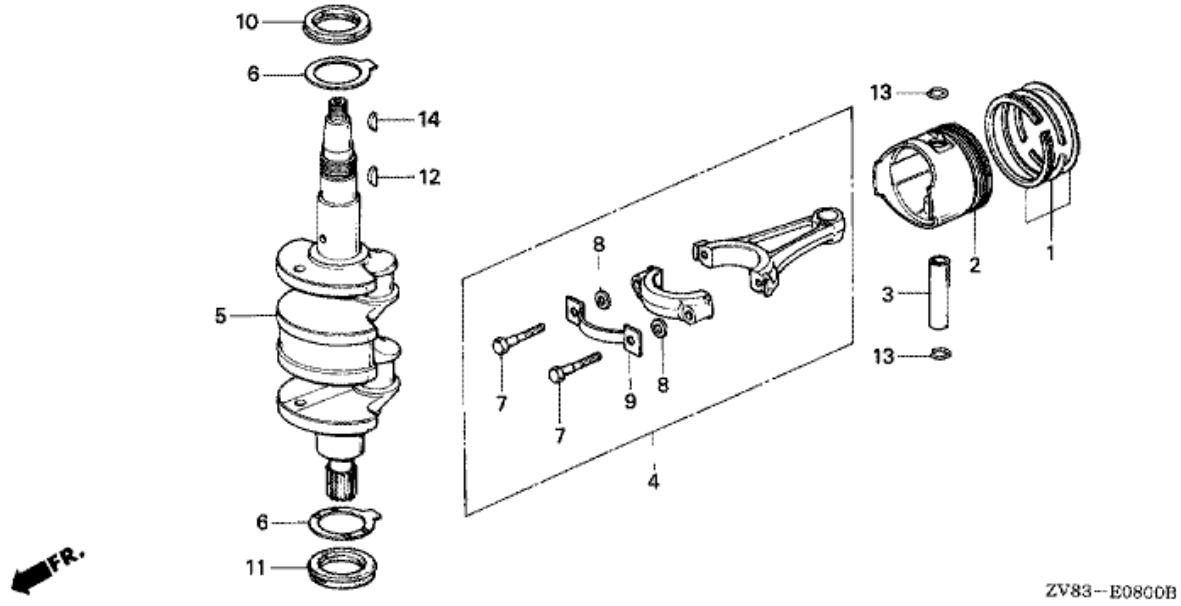

Refnr	Parça Numarası	Açıklama	İlk numara	Son numara	Birim Adedi	Tipler
1	13010881000	RING SET, PISTON (STD.) (2SET)			001	SD, LD
2	13101881000	PISTON			002	SD, LD
3	13111881000	PIN, PISTON			002	SD, LD
4	13200881000	ROD ASSY., CONNECTING			002	SD, LD
5	13311881000	CRANKSHAFT			001	SD, LD
6	13316881000	BEARING, CRANKSHAFT THRUST			002	SD, LD
7	90011881000	BOLT, CONNECTING ROD			004	SD, LD
8	90402921000	WASHER, 6MM			004	SD, LD
9	90452881000	WASHER, LOCK			002	SD, LD
10	91201881003	OIL SEAL A, 30X42X7			001	SD, LD
11	91202881003	OIL SEAL B, 30X42X7			001	SD, LD
12	90741ZV4000	KEY, SPECIAL, 16X15			001	SD, LD
13	9460114000	CLIP, PISTON PIN, 14MM			004	SD, LD
14	90741ZV4000	KEY, SPECIAL, 16X15			001	SD, LD